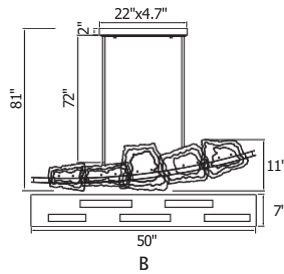

No.	Model	Watt	Delivered Lumens	Finish	Glass	Dimmable with ELV dimmer(not included) Color Temp 2700K-5000K CRI(Ra) >90 Dimming 100%-10% Rated Life 50000 hours
B	1711P50-5-101	50W	2600	Black	Artisanal Glass