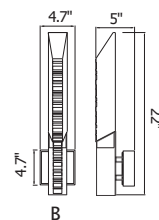

No.	Model	Watt	Delivered Lumens	Finish	Glass	Dimmable with ELV dimmer(not included)
A	1723W22-1-624	8W	416	Brass	Artisanal Glass	Color Temp 2700,3000,3500,4000,5000K CRI(Ra) >90 Dimming 100%-10% Rated Life 50000 hours
B	1723W22-1-101-A	8W	416	Sand Black	Artisanal Glass