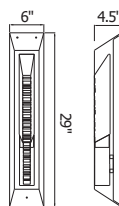

A

No.	Model	Watt	Delivered Lumens	Finish	Glass	Dimmable with ELV dimmer(not included) Color Temp 2700,3000,3500,4000,5000K CRI(Ra) >90 Dimming 100%-10% Rated Life 50000 hours
A	1723W29-1-101-B	8W	416	Sand Black	Artisanal Glass