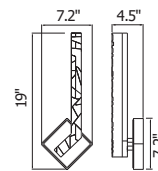

B

No.	Model	Watt	Delivered Lumens	Finish	Glass	Dimmable with ELV dimmer(not included)
A	1724W19-1-624	8W	416	Brass	Artisanal Glass	Color Temp 2700,3000,3500,4000,5000K
B	1724W19-1-101-A	8W	416	Sand Black	Artisanal Glass	CRI(Ra) >90 Dimming 100%-10% Rated Life 50000 hours