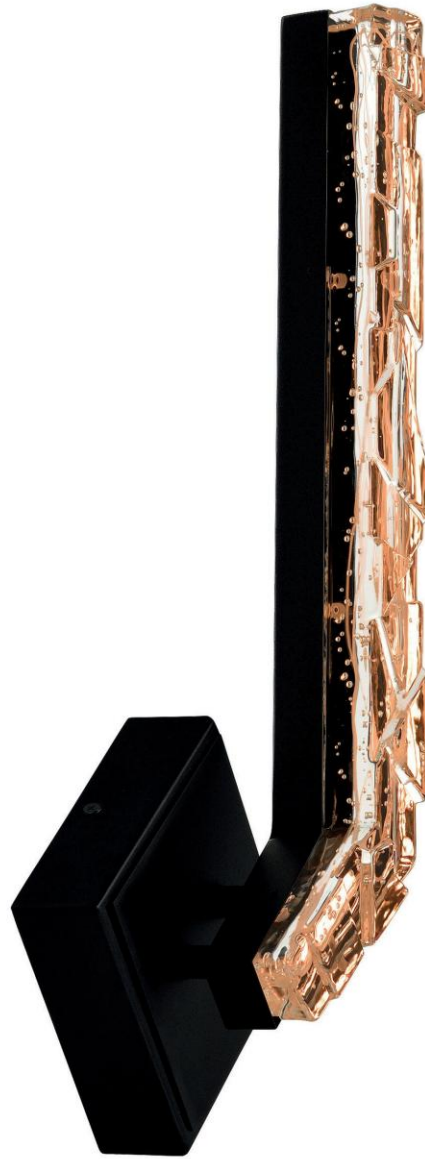

B

No.	Model	Watt	Delivered Lumens	Finish	Glass	Dimmable with ELV dimmer(not included)
A	1724W19-1-624	8W	416	Brass	Artisanal Glass	Color Temp 2700,3000,3500,4000,5000K
B	1724W19-1-101-A	8W	416	Sand Black	Artisanal Glass	CRI(Ra) >90 Dimming 100%-10% Rated Life 50000 hours