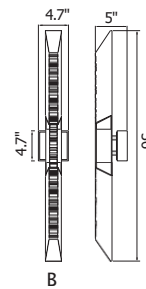

No.	Model	Watt	Delivered Lumens	Finish	Glass	Dimmable with ELV dimmer(not included)
A	1723W36-2-624	16W	832	Brass	Artisanal Glass	Color Temp 2700,3000,3500,4000,5000K
B	1723W36-2-101-A	16W	832	Sand Black	Artisanal Glass	CRI(Ra) >90 Dimming 100%-10% Rated Life 50000 hours