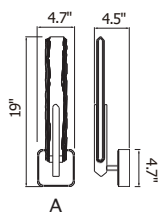

No.	Model	Watt	Delivered Lumens	Finish	Glass	Dimmable with ELV dimmer(not included) Color Temp 2700,3000,3500,4000,5000K CRI(Ra) >90 Dimming 100%-10% Rated Life 50000 hours
A	1725W19-1-101-A	8W	416	Sand Black	Artisanal Glass