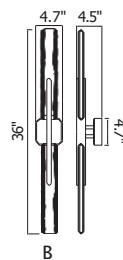

B

No.	Model	Watt	Delivered Lumens	Finish	Glass	Dimmable with ELV dimmer(not included) Color Temp 2700,3000,3500,4000,5000K CRI(Ra) >90 Dimming 100%-10% Rated Life 50000 hours
A	1725W36-2-624	16W	832	Brass	Artisanal Glass	
B	1725W36-2-101-A	16W	832	Sand Black	Artisanal Glass