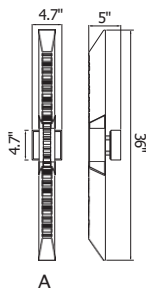

No.	Model	Watt	Delivered Lumens	Finish	Glass	Dimmable with ELV dimmer(not included)
A	1723W36-2-101-A	16W	832	Sand Black	Artisanal Glass	Color Temp 2700,3000,3500,4000,5000K CRI(Ra) >90 Dimming 100%-10% Rated Life 50000 hours