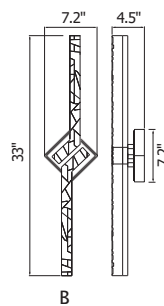

B

No.	Model	Watt	Delivered Lumens	Finish	Glass	Dimmable with ELV dimmer(not included)
A	1724W33-2-624	16W	832	Brass	Artisanal Glass	Color Temp 2700,3000,3500,4000,5000K CRI(Ra) >90
B	1724W33-2-101-A	16W	832	Sand Black	Artisanal Glass	Dimming 100%-10% Rated Life 50000 hours