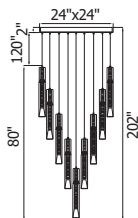

January
2026
Supplement

Item No. Description

1094- P - 43 - 12 - 620

① Series No.	② Type of lamp	③ Diameter	④ Number of light bulbs	⑤ Color of finish
	<ul style="list-style-type: none"> ● C: Ceiling ● P: Pendant ● W: Wall Lamp ● T: Table Lamp ● F: Floor Lamp ● PT: Lantern Head 			<ul style="list-style-type: none"> ● 101: Black / Sand Black ● 125: Oxidized Bronze ● 126: Chocolate ● 169: Medallion Gold ● 103: White ● 268: Sun Gold ● 269: Pewter ● 601: C: Chrome ● 602: Satin Gold ● 606: Satin Nickel ● 612: Pearl Black ● 613: Polished Nickel ● 620: Gold Leaf ● 624: Brass ● C: Chrome ● G: Gold ● ST: Stainless Steel

PETRA

PETRA

PETRA

A 

A

No.	Model	Watt	Delivered Lumens	Finish	Glass	Dimmable with ELV dimmer(not included) Maximum Cable Length 120" Color Temp 2700K-5000K CRI(Ra) >90 Dimming 100%-10% Rated Life 50000 hours
A	1723P24-17-624	105W	5460	Brass 	Artisanal Glass	