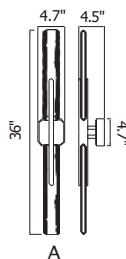

No.	Model	Watt	Delivered Lumens	Finish	Glass	Dimmable with ELV dimmer(not included)
A	1725W36-2-101-A	16W	832	Sand Black	Artisanal Glass	Color Temp 2700,3000,3500,4000,5000K CRI(Ra) >90 Dimming 100%-10% Rated Life 50000 hours