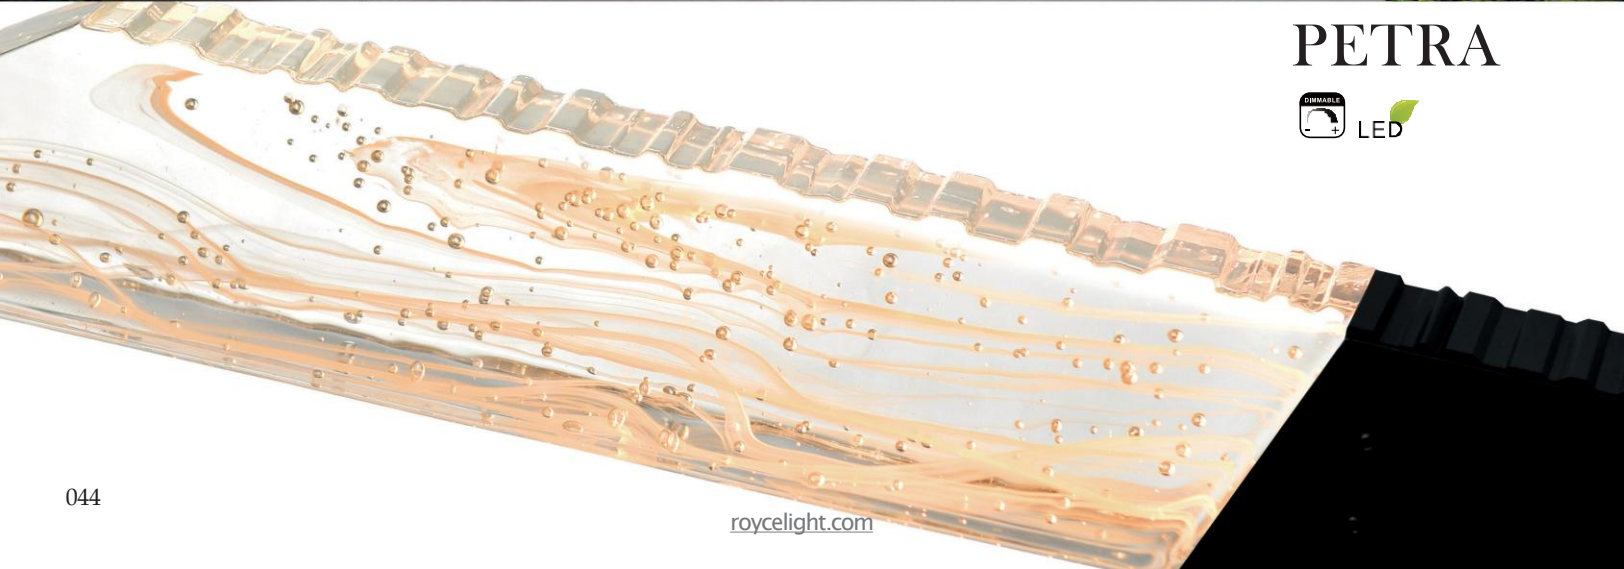

PETRA

A 

No.	Model	Watt	Delivered Lumens	Finish	Glass	Dimmable with ELV dimmer(not included)
A	1723W22-1-101-A	8W	416	Sand Black 	Artisanal Glass	Color Temp 2700,3000,3500,4000,5000K CRI(Ra) >90 Dimming 100%-10% Rated Life 50000 hours