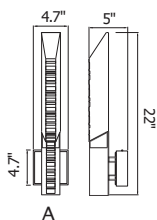

No.	Model	Watt	Delivered Lumens	Finish	Glass	Dimmable with ELV dimmer(not included)
A	1723W22-1-624	8W	416	Brass	Artisanal Glass	Color Temp 2700,3000,3500,4000,5000K CRI(Ra) >90 Dimming 100%-10% Rated Life 50000 hours
B	1723W22-1-101-A	8W	416	Sand Black	Artisanal Glass