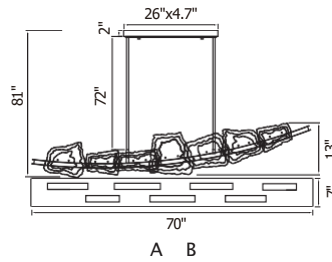

No.	Model	Watt	Delivered Lumens	Finish	Glass	Dimmable with ELV dimmer(not included)
A	1711P70-7-101	62W	3224	Black	Artisanal Glass	Color Temp 2700K-5000K CRI(Ra) >90
B	1711P70-7-624	62W	3224	Brass	Artisanal Glass	Dimming 100%-10% Rated Life 50000 hours