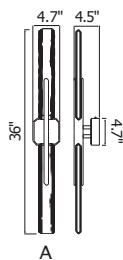

A

No.	Model	Watt	Delivered Lumens	Finish	Glass	Dimmable with ELV dimmer(not included) Color Temp 2700,3000,3500,4000,5000K CRI(Ra) >90 Dimming 100%-10% Rated Life 50000 hours
A	1725W36-2-624	16W	832	Brass	Artisanal Glass	
B	1725W36-2-101-A	16W	832	Sand Black	Artisanal Glass