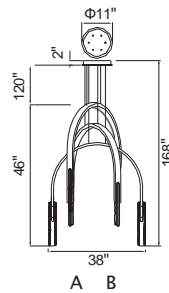

No.	Model	Watt	Delivered Lumens	Finish	Glass	Dimmable with ELV dimmer(not included) Maximum Cable Length 120" Color Temp 2700K-5000K CRI(Ra) ≥80 Dimming 100%-10% Rated Life 50000 hours
A	1725P38-6-101	35W	1820	Black	Artisanal Glass	
B	1725P38-6-624	35W	1820	Brass	Artisanal Glass