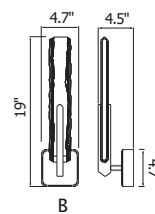

B

No.	Model	Watt	Delivered Lumens	Finish	Glass	Dimmable with ELV dimmer(not included)
A	1725W19-1-624	8W	416	Brass	Artisanal Glass	Color Temp 2700,3000,3500,4000,5000K
B	1725W19-1-101-A	8W	416	Sand Black	Artisanal Glass	CRl(Ra) >90 Dimming 100%-10% Rated Life 50000 hours