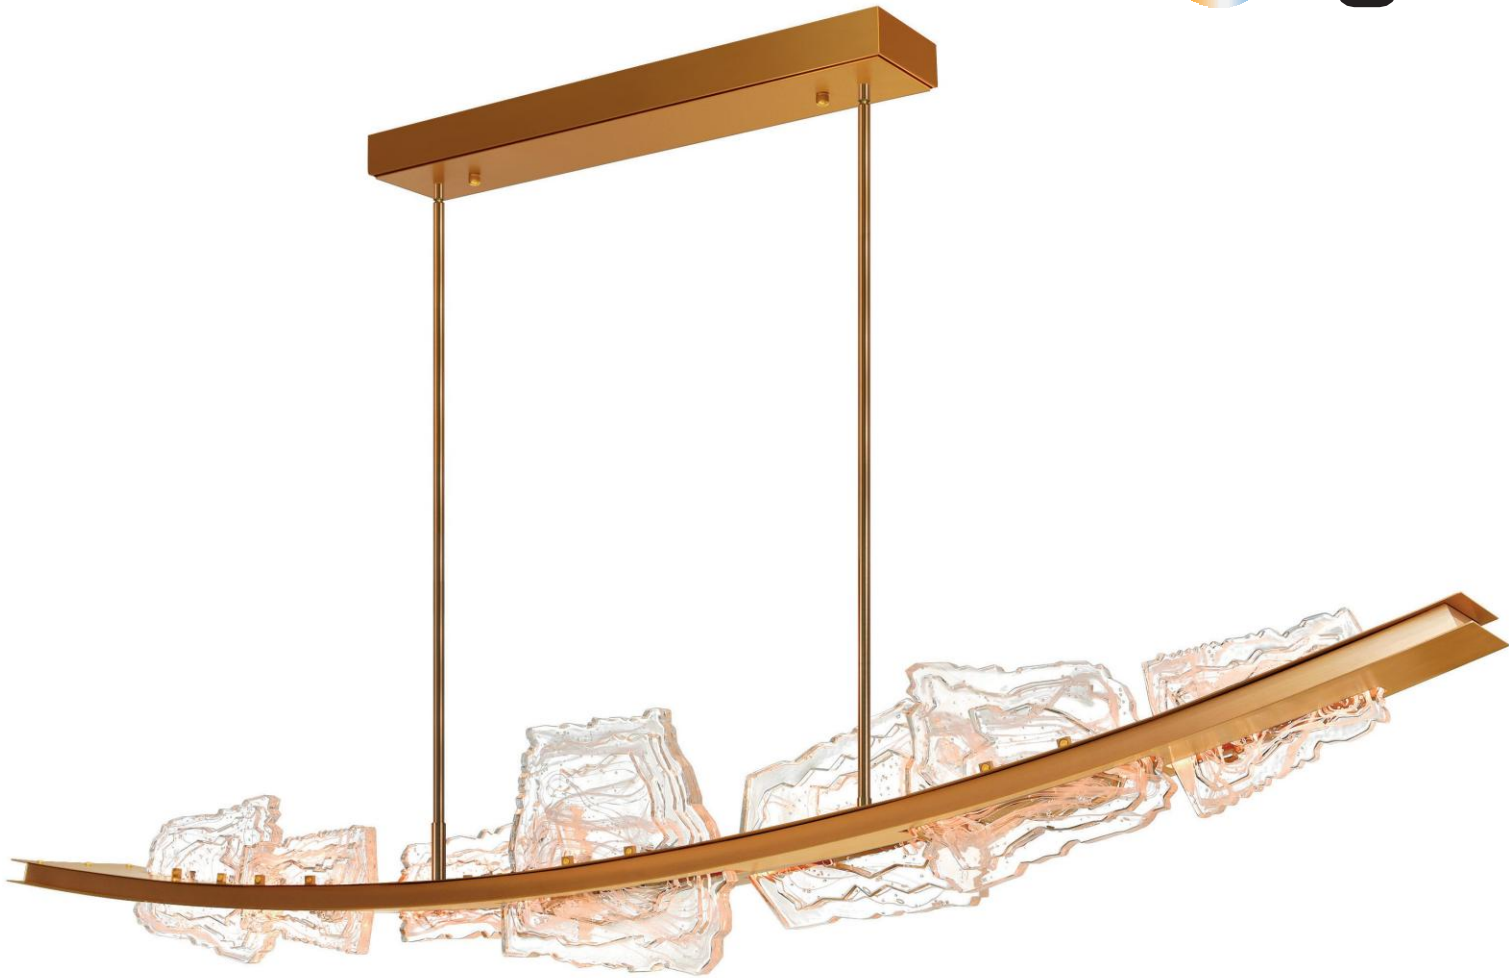

January
2026
Supplement

Item No. Description

1094- P - 43 - 12 - 620

① Series No.	② Type of lamp	③ Diameter	④ Number of light bulbs	⑤ Color of finish
	<ul style="list-style-type: none"> ● C: Ceiling ● P: Pendant ● W: Wall Lamp ● T: Table Lamp ● F: Floor Lamp ● PT: Lantern Head 			<ul style="list-style-type: none"> ● 101: Black / Sand Black ● 125: Oxidized Bronze ● 126: Chocolate ● 169: Medallion Gold ● 103: White ● 268: Sun Gold ● 269: Pewter ● 601: C: Chrome ● 602: Satin Gold ● 606: Satin Nickel ● 612: Pearl Black ● 613: Polished Nickel ● 620: Gold Leaf ● 624: Brass ● C: Chrome ● G: Gold ● ST: Stainless Steel

1725 Page: 046-055

ARCUS

ARCUS

004

roycelight.com

B 

No.	Model	Watt	Delivered Lumens	Finish	Glass	Dimmable with ELV dimmer(not included)
A	1711P70-7-101	62W	3224	Black 	Artisanal Glass	Color Temp 2700K-5000K CRI(Ra) >90
B	1711P70-7-624	62W	3224	Brass 	Artisanal Glass	Dimming 100%-10% Rated Life 50000 hours

A

No.	Model	Watt	Delivered Lumens	Finish	Glass	Dimmable with ELV dimmer(not included)
A	1711P50-5-624	50W	2600	Brass	Artisanal Glass	Color Temp 2700K-5000K CRI(Ra) >90 Dimming 100%-10% Rated Life 50000 hours