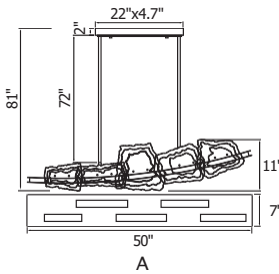

No.	Model	Watt	Delivered Lumens	Finish	Glass	Dimmable with ELV dimmer(not included)
A	1711P50-5-624	50W	2600	Brass	Artisanal Glass	Color Temp 2700K-5000K CRI(Ra) >90 Dimming 100%-10% Rated Life 50000 hours