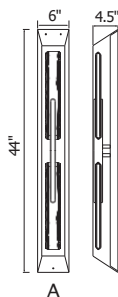

No.	Model	Watt	Delivered Lumens	Finish	Glass	Dimmable with ELV dimmer(not included)
A	1725W44-2-101-B	16W	832	Sand Black	Artisanal Glass	Color Temp 2700,3000,3500,4000,5000K CRI(Ra) >90 Dimming 100%-10% Rated Life 50000 hours