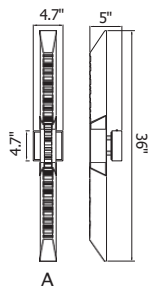

No.	Model	Watt	Delivered Lumens	Finish	Glass	Dimmable with ELV dimmer(not included)
A	1723W36-2-624	16W	832	Brass	Artisanal Glass	Color Temp 2700,3000,3500,4000,5000K
B	1723W36-2-101-A	16W	832	Sand Black	Artisanal Glass	CRI(Ra) >90 Dimming 100%-10% Rated Life 50000 hours