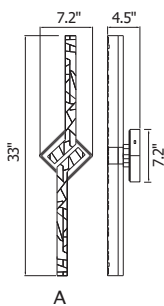

A

No.	Model	Watt	Delivered Lumens	Finish	Glass	Dimmable with ELV dimmer(not included)
A	1724W33-2-624	16W	832	Brass	Artisanal Glass	Color Temp 2700,3000,3500,4000,5000K CRI(Ra) >90
B	1724W33-2-101-A	16W	832	Sand Black	Artisanal Glass	Dimming 100%-10% Rated Life 50000 hours