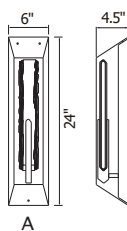

No.	Model	Watt	Delivered Lumens	Finish	Glass	Dimmable with ELV dimmer(not included)
A	1725W24-1-101-B	8W	416	Sand Black	Artisanal Glass	Color Temp 2700,3000,3500,4000,5000K CRI(Ra) >90 Dimming 100%-10% Rated Life 50000 hours