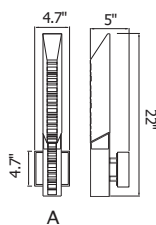

No.	Model	Watt	Delivered Lumens	Finish	Glass	Dimmable with ELV dimmer(not included)
A	1723W22-1-101-A	8W	416	Sand Black	Artisanal Glass	Color Temp 2700,3000,3500,4000,5000K CRI(Ra) >90 Dimming 100%-10% Rated Life 50000 hours