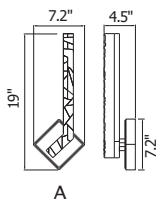

No.	Model	Watt	Delivered Lumens	Finish	Glass	Dimmable with ELV dimmer(not included)
A	1724W19-1-101-A	8W	416	Sand Black	Artisanal Glass	Color Temp 2700,3000,3500,4000,5000K CRI(Ra) >90 Dimming 100%-10% Rated Life 50000 hours