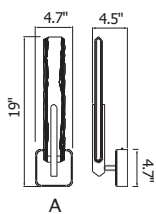

A

No.	Model	Watt	Delivered Lumens	Finish	Glass	Dimmable with ELV dimmer(not included)
A	1725W19-1-624	8W	416	Brass	Artisanal Glass	Color Temp 2700,3000,3500,4000,5000K
B	1725W19-1-101-A	8W	416	Sand Black	Artisanal Glass	CRl(Ra) >90 Dimming 100%-10% Rated Life 50000 hours