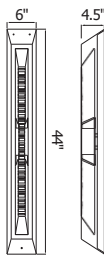

A

No.	Model	Watt	Delivered Lumens	Finish	Glass	Dimmable with ELV dimmer(not included)
A	1723W44-2-101-B	16W	832	Sand Black	Artisanal Glass	Color Temp 2700,3000,3500,4000,5000K CRI(Ra) >90 Dimming 100%-10% Rated Life 50000 hours