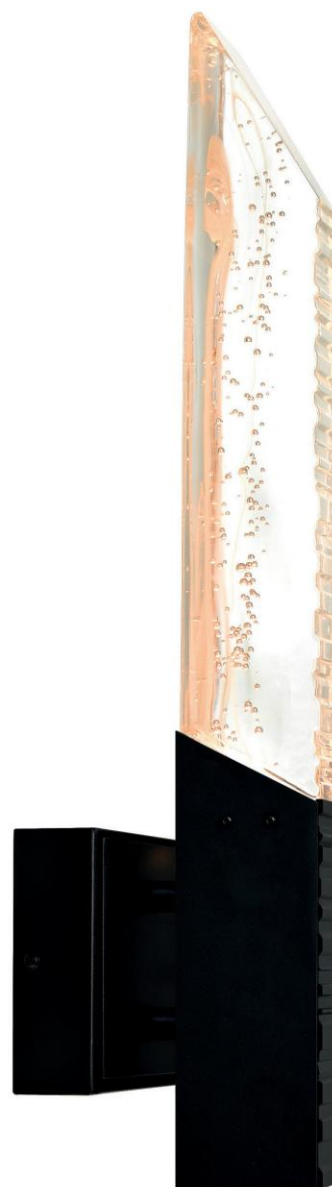

B

No.	Model	Watt	Delivered Lumens	Finish	Glass	Dimmable with ELV dimmer(not included)
A	1723W22-1-624	8W	416	Brass	Artisanal Glass	Color Temp 2700,3000,3500,4000,5000K CRI(Ra) >90 Dimming 100%-10% Rated Life 50000 hours
B	1723W22-1-101-A	8W	416	Sand Black	Artisanal Glass