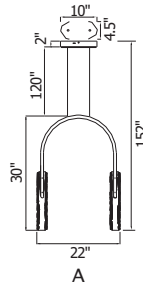

No.	Model	Watt	Delivered Lumens	Finish	Glass	Dimmable with ELV dimmer(not included) Maximum Cable Length 120" Color Temp 2700,3000,3500,4000,5000K CRI(Ra) >90 Dimming 100%-10% Rated Life 50000 hours
A	1725P22-2-624	16W	832	Brass	Artisanal Glass