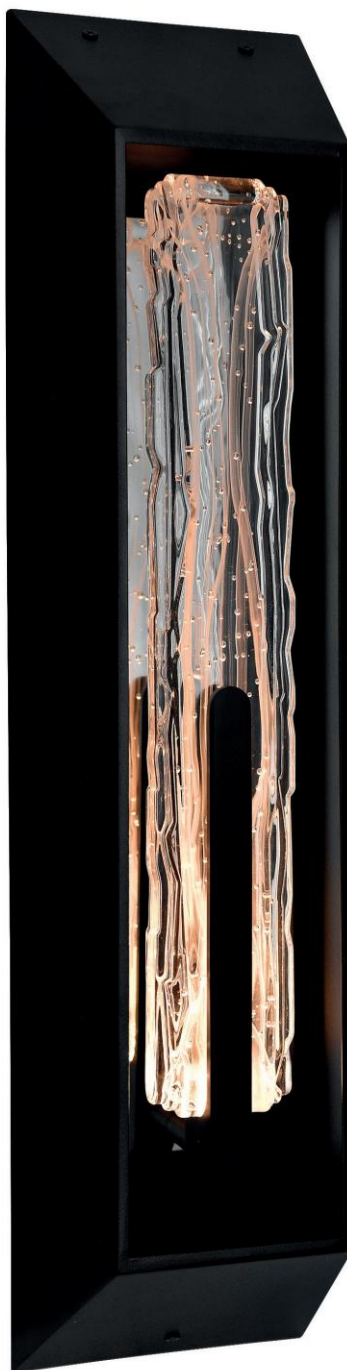

A

No.	Model	Watt	Delivered Lumens	Finish	Glass	Dimmable with ELV dimmer(not included)
A	1725W24-1-101-B	8W	416	Sand Black	Artisanal Glass	Color Temp 2700,3000,3500,4000,5000K CRI(Ra) >90 Dimming 100%-10% Rated Life 50000 hours