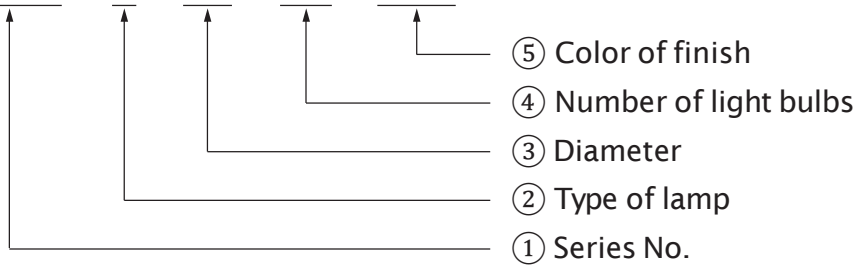

January
2026
Supplement

Item No. Description

1094- P - 43 - 12 - 620

① Series No.	② Type of lamp	③ Diameter	④ Number of light bulbs	⑤ Color of finish
	<ul style="list-style-type: none"> ● C: Ceiling ● P: Pendant ● W: Wall Lamp ● T: Table Lamp ● F: Floor Lamp ● PT: Lantern Head 			<ul style="list-style-type: none"> ● 101: Black / Sand Black ● 125: Oxidized Bronze ● 126: Chocolate ● 169: Medallion Gold ● 103: White ● 268: Sun Gold ● 269: Pewter ● 601: C: Chrome ● 602: Satin Gold ● 606: Satin Nickel ● 612: Pearl Black ● 613: Polished Nickel ● 620: Gold Leaf ● 624: Brass ● C: Chrome ● G: Gold ● ST: Stainless Steel