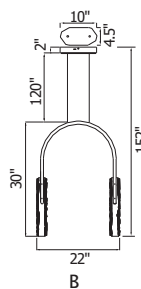

No.	Model	Watt	Delivered Lumens	Finish	Glass	Dimmable with ELV dimmer(not included)
B	1725P22-2-101	16W	832	Black	Artisanal Glass	Maximum Cable Length 120" Color Temp 2700,3000,3500,4000,5000K CRI(Ra) >90 Dimming 100%-10% Rated Life 50000 hours