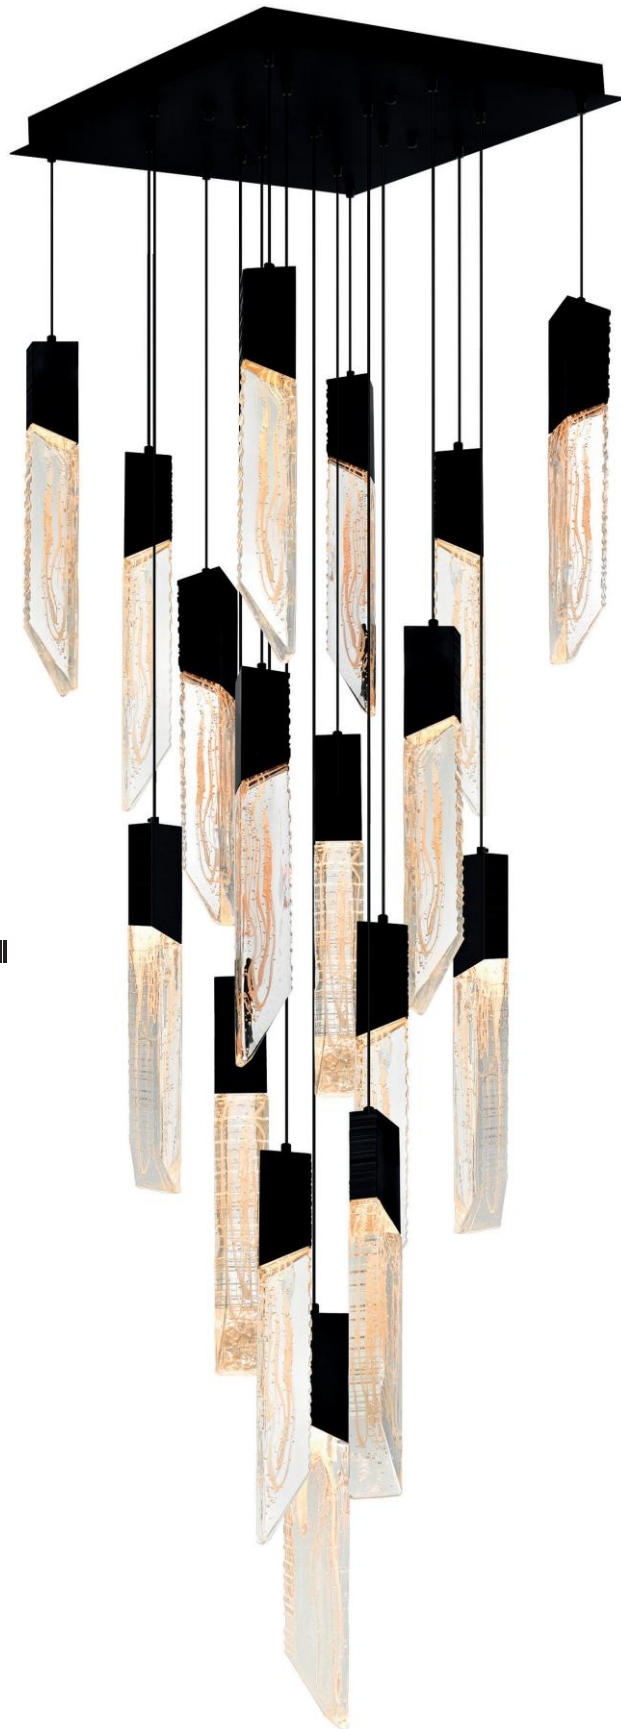

January
2026
Supplement

Item No. Description

1094- P - 43 - 12 - 620

① Series No.	② Type of lamp	③ Diameter	④ Number of light bulbs	⑤ Color of finish
	<ul style="list-style-type: none"> ● C: Ceiling ● P: Pendant ● W: Wall Lamp ● T: Table Lamp ● F: Floor Lamp ● PT: Lantern Head 			<ul style="list-style-type: none"> ● 101: Black / Sand Black ● 125: Oxidized Bronze ● 126: Chocolate ● 169: Medallion Gold ● 103: White ● 268: Sun Gold ● 269: Pewter ● 601: C: Chrome ● 602: Satin Gold ● 606: Satin Nickel ● 612: Pearl Black ● 613: Polished Nickel ● 620: Gold Leaf ● 624: Brass ● C: Chrome ● G: Gold ● ST: Stainless Steel

VISUAL INDEX

1711 Page: 002-007

1723 Page: 008-017

1724 Page: 028-033

1725 Page: 018-027

VISUAL INDEX

1723 Page: 036-045

1724 Page: 056-061

A

No.	Model	Watt	Delivered Lumens	Finish	Glass	Dimmable with ELV dimmer(not included)
A	1711P50-5-624	50W	2600	Brass	Artisanal Glass	Color Temp 2700K-5000K CRI(Ra) >90 Dimming 100%-10% Rated Life 50000 hours

PETRA

PETRA

PETRA

A 

A

No.	Model	Watt	Delivered Lumens	Finish	Glass	Dimmable with ELV dimmer(not included) Maximum Cable Length 120" Color Temp 2700K-5000K CRI(Ra) >90 Dimming 100%-10% Rated Life 50000 hours
A	1723P24-17-624	105W	5460	Brass 	Artisanal Glass	