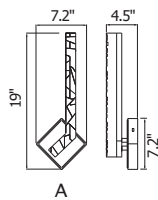

A

No.	Model	Watt	Delivered Lumens	Finish	Glass	Dimmable with ELV dimmer(not included)
A	1724W19-1-624	8W	416	Brass	Artisanal Glass	Color Temp 2700,3000,3500,4000,5000K
B	1724W19-1-101-A	8W	416	Sand Black	Artisanal Glass	CRI(Ra) >90 Dimming 100%-10% Rated Life 50000 hours