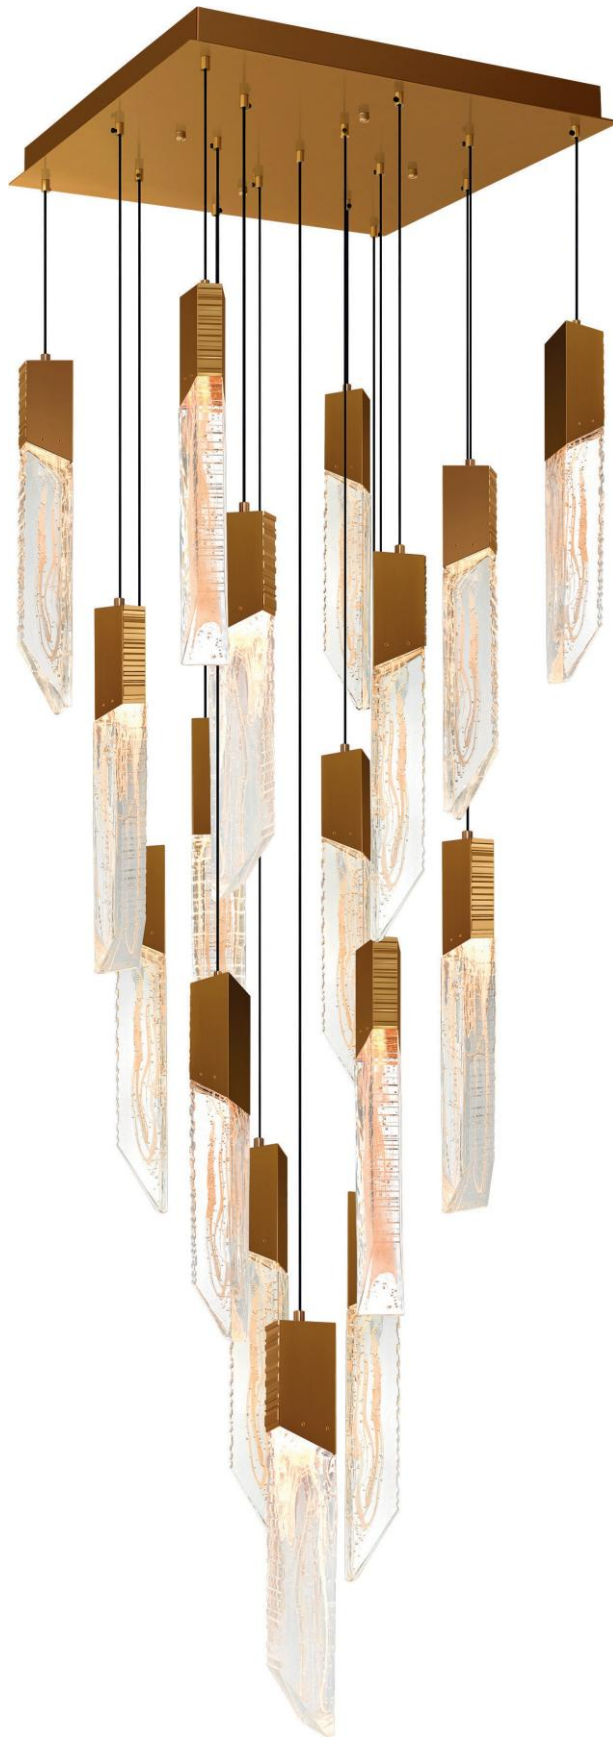

January
2026
Supplement

Item No. Description

1094- P - 43 - 12 - 620

① Series No.	② Type of lamp	③ Diameter	④ Number of light bulbs	⑤ Color of finish
	<ul style="list-style-type: none"> ● C: Ceiling ● P: Pendant ● W: Wall Lamp ● T: Table Lamp ● F: Floor Lamp ● PT: Lantern Head 			<ul style="list-style-type: none"> ● 101: Black / Sand Black ● 125: Oxidized Bronze ● 126: Chocolate ● 169: Medallion Gold ● 103: White ● 268: Sun Gold ● 269: Pewter ● 601: C: Chrome ● 602: Satin Gold ● 606: Satin Nickel ● 612: Pearl Black ● 613: Polished Nickel ● 620: Gold Leaf ● 624: Brass ● C: Chrome ● G: Gold ● ST: Stainless Steel

VISUAL INDEX

1711 Page: 002-007

1723 Page: 008-017

1724 Page: 028-033

1725 Page: 018-027

VISUAL INDEX

1723 Page: 036-045

1724 Page: 056-061

PETRA

PETRA

PETRA

A 

A

No.	Model	Watt	Delivered Lumens	Finish	Glass	Dimmable with ELV dimmer(not included) Maximum Cable Length 120" Color Temp 2700K-5000K CRI(Ra) >90 Dimming 100%-10% Rated Life 50000 hours
A	1723P24-17-624	105W	5460	Brass 	Artisanal Glass	