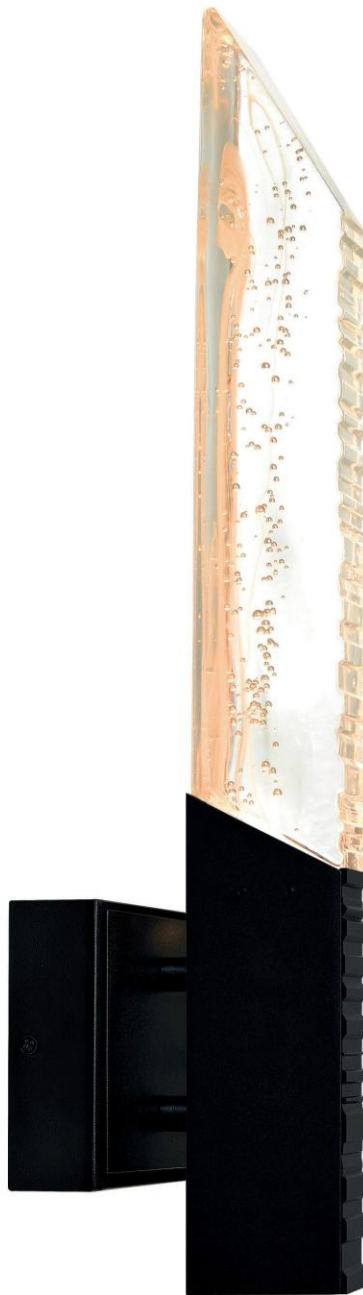

A

No.	Model	Watt	Delivered Lumens	Finish	Glass	Dimmable with ELV dimmer(not included)
A	1723W22-1-101-A	8W	416	Sand Black	Artisanal Glass	Color Temp 2700,3000,3500,4000,5000K CRI(Ra) >90 Dimming 100%-10% Rated Life 50000 hours