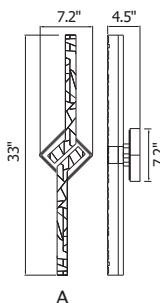

No.	Model	Watt	Delivered Lumens	Finish	Glass	Dimmable with ELV dimmer(not included)
A	1724W33-2-101-A	16W	832	Sand Black	Artisanal Glass	Color Temp 2700,3000,3500,4000,5000K CRI(Ra) >90 Dimming 100%-10% Rated Life 50000 hours