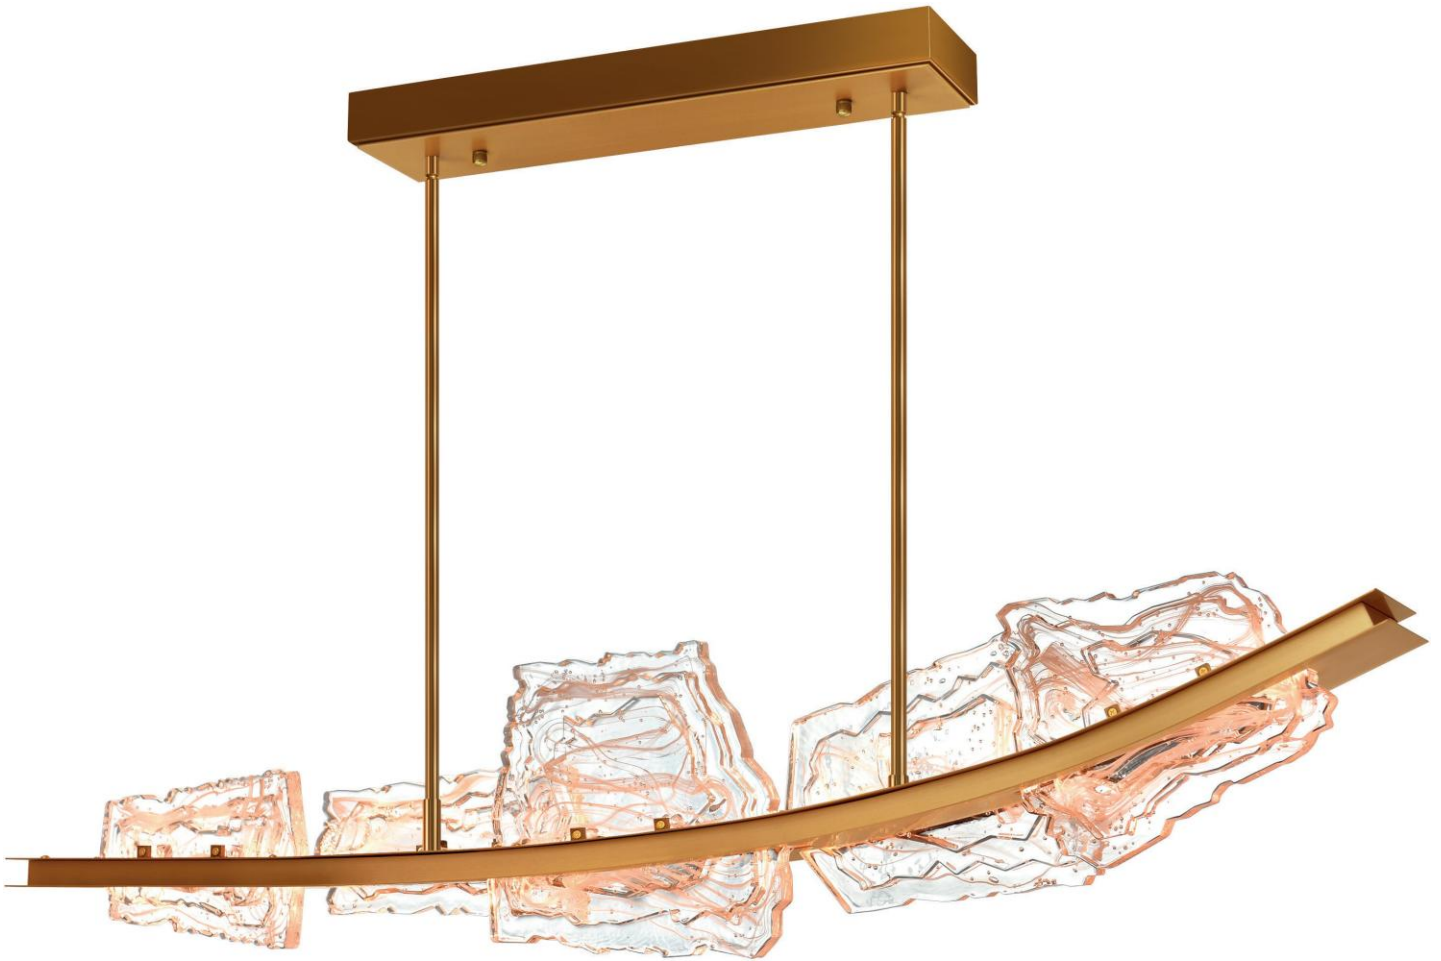

January
2026
Supplement

Item No. Description

1094- P - 43 - 12 - 620

① Series No.	② Type of lamp	③ Diameter	④ Number of light bulbs	⑤ Color of finish
	<ul style="list-style-type: none"> ● C: Ceiling ● P: Pendant ● W: Wall Lamp ● T: Table Lamp ● F: Floor Lamp ● PT: Lantern Head 			<ul style="list-style-type: none"> ● 101: Black / Sand Black ● 125: Oxidized Bronze ● 126: Chocolate ● 169: Medallion Gold ● 103: White ● 268: Sun Gold ● 269: Pewter ● 601: C: Chrome ● 602: Satin Gold ● 606: Satin Nickel ● 612: Pearl Black ● 613: Polished Nickel ● 620: Gold Leaf ● 624: Brass ● C: Chrome ● G: Gold ● ST: Stainless Steel

1725 Page: 046-055

ARCUS

ARCUS

004

roycelight.com

B 

No.	Model	Watt	Delivered Lumens	Finish	Glass	Dimmable with ELV dimmer(not included)
A	1711P70-7-101	62W	3224	Black 	Artisanal Glass	Color Temp 2700K-5000K CRI(Ra) >90
B	1711P70-7-624	62W	3224	Brass 	Artisanal Glass	Dimming 100%-10% Rated Life 50000 hours

A

No.	Model	Watt	Delivered Lumens	Finish	Glass	Dimmable with ELV dimmer(not included)
A	1711P50-5-624	50W	2600	Brass	Artisanal Glass	Color Temp 2700K-5000K CRI(Ra) >90 Dimming 100%-10% Rated Life 50000 hours