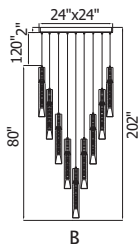

No.	Model	Watt	Delivered Lumens	Finish	Glass	Dimmable with ELV dimmer(not included) Maximum Cable Length 120" Color Temp 2700K-5000K CRI(Ra) >90 Dimming 100%-10% Rated Life 50000 hours
B	1723P24-17-101	105W	5460	Black	Artisanal Glass