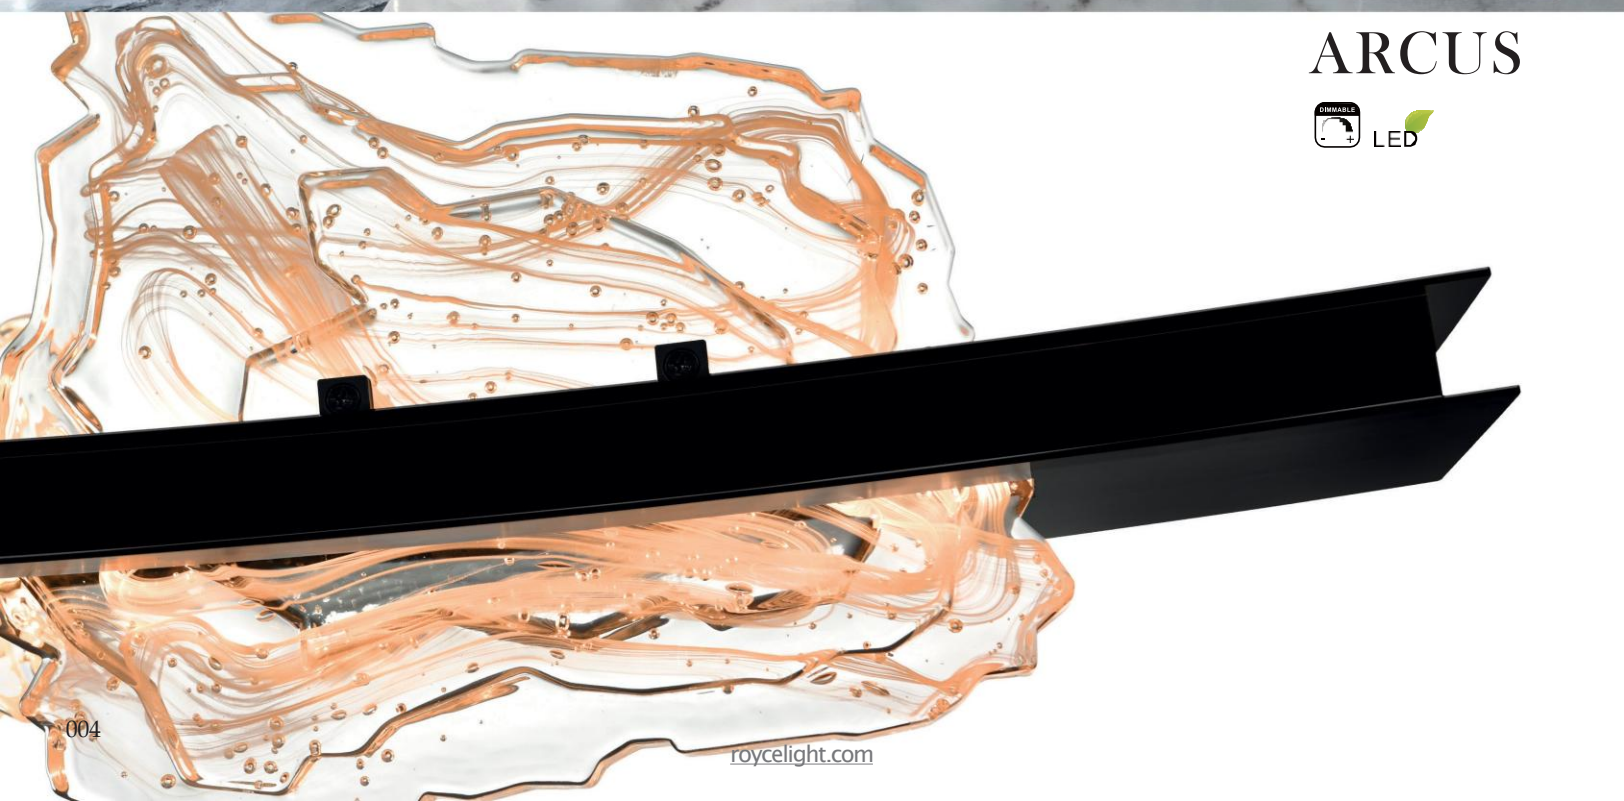

ARCUS

004

roycelight.com