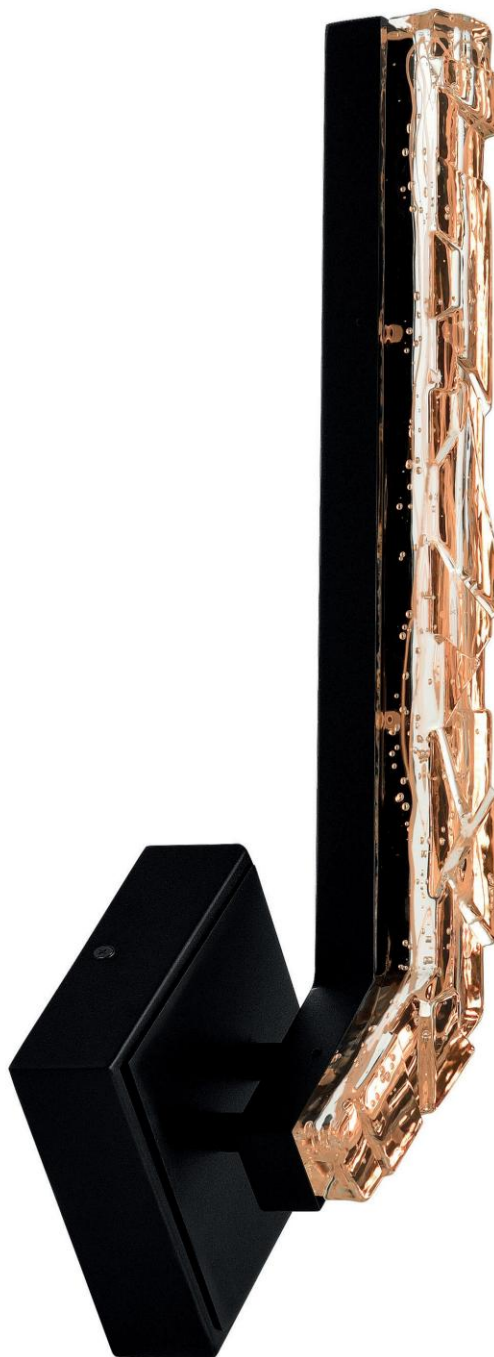

A

No.	Model	Watt	Delivered Lumens	Finish	Glass	Dimmable with ELV dimmer(not included)
A	1724W19-1-101-A	8W	416	Sand Black	Artisanal Glass	Color Temp 2700,3000,3500,4000,5000K CRI(Ra) >90 Dimming 100%-10% Rated Life 50000 hours