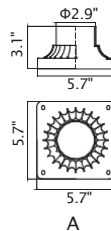

No.	Model	Finish
A	0412B	Black