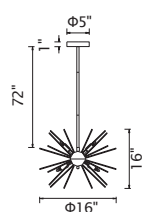

C

No.	Model	Watt	Bulbs	Finish
A	1034P40-14-620	MAX40W	14×G9	Gold Leaf
B	1034P30-9-620	MAX40W	9×G9	Gold Leaf
C	1034P16-6-620	MAX40W	6×G9	Gold Leaf
D	1034C40-8-620	MAX40W	8×G9	Gold Leaf
E	1034C20-6-620	MAX40W	6×G9	Gold Leaf
F	1034W8-2-620	MAX40W	2×G9	Gold Leaf