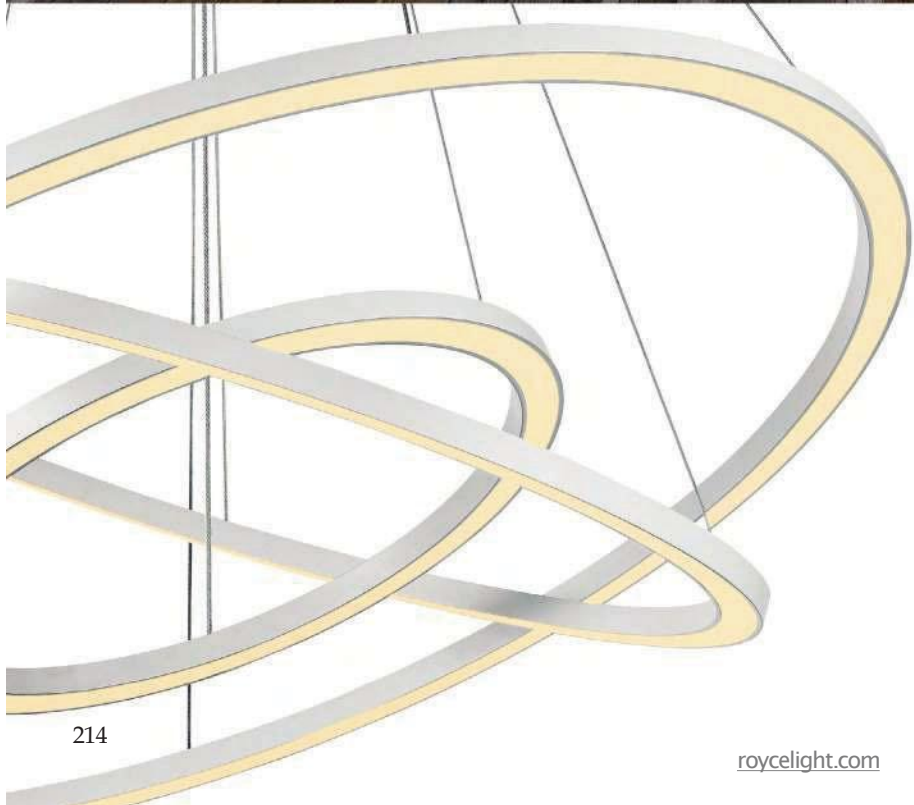

VEIL

BALANCED

MILAN

B

A

C

No.	Model	Watt	Delivered Lumens	Finish	Crystal	Dimmable with ELV dimmer(not included)
A	5613C20ST-R	34W	1768	Stainless Steel	Clear Crystal	Color Temp 4000K CRI(Ra) > 80
B	5626P6-1-601	4W	208	Chrome	Clear Crystal	Dimming 100%-10%
C	5638T9ST	18W	936	Chrome	Clear Crystal	Rated Life 50000 hours