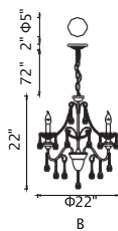

No.	Model	Watt	Bulbs	Finish	Crystal
A	5095P16B-3	MAX60W	3×E12	Black	Black Crystal
B	5095P22B-6	MAX60W	6×E12	Black	Black Crystal