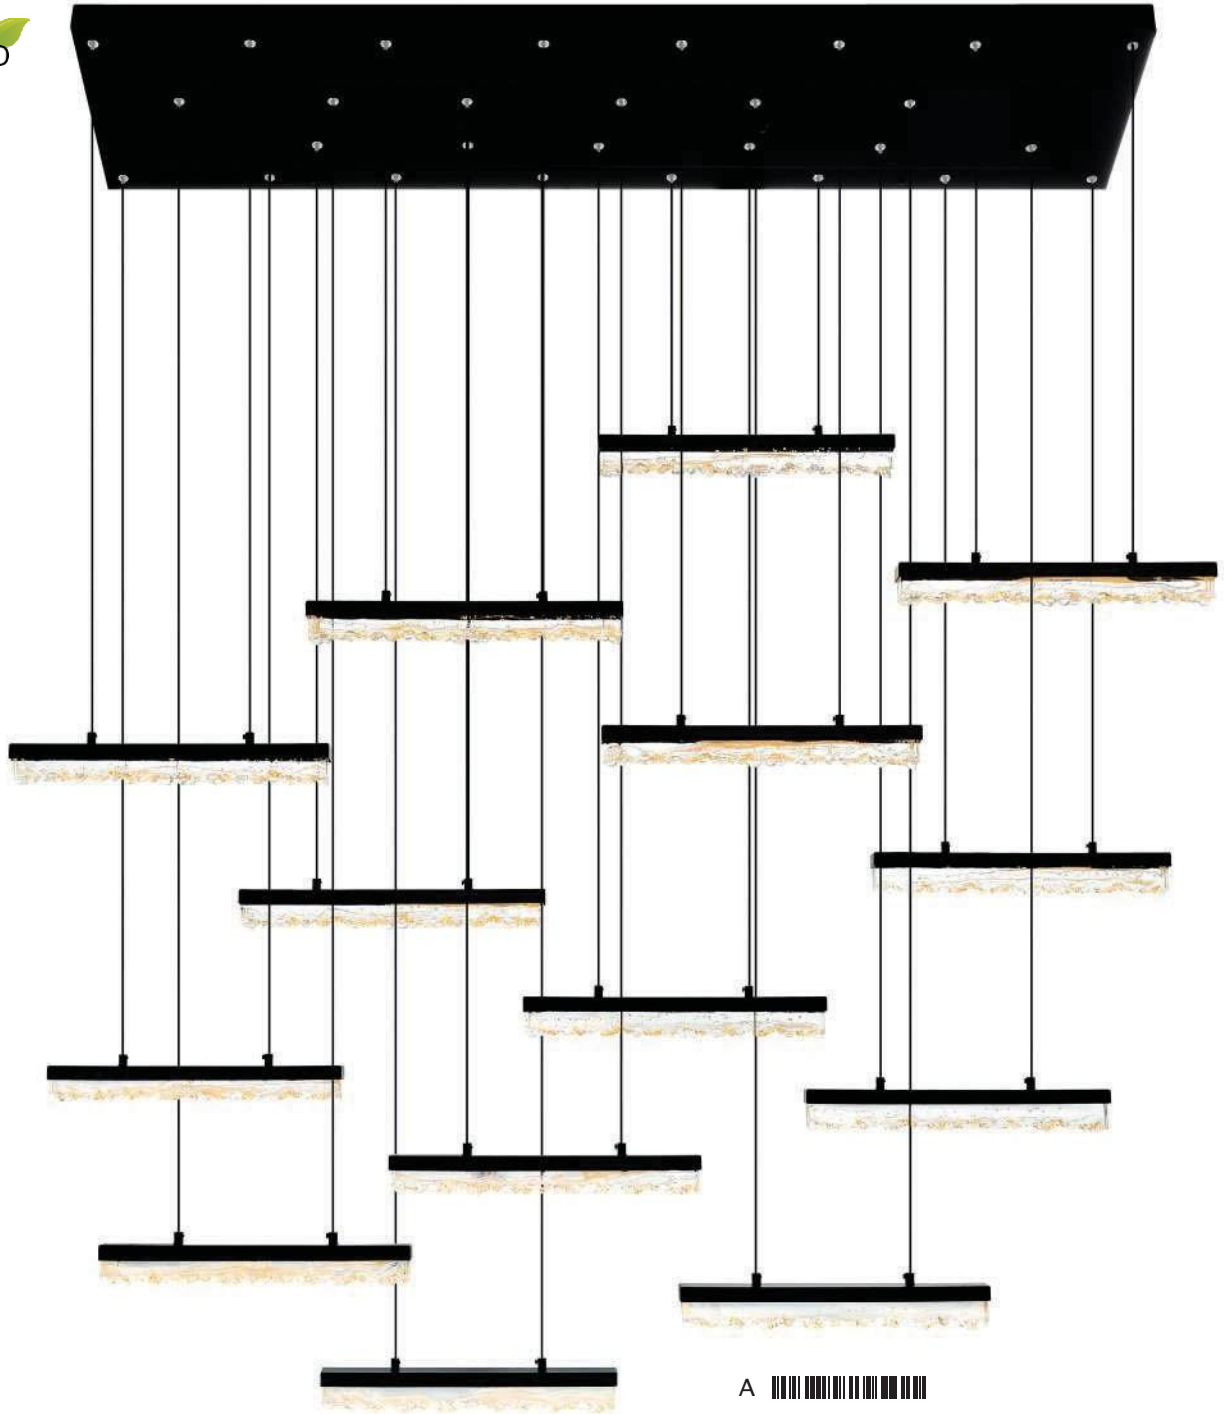

STAGGER

STAGGER

A 

No.	Model	Watt	Delivered Lumens	Finish	Glass	Dimmable with ELV dimmer(not included) Maximum Cable Length 120"
A	1588P60-14-101	140W	7280	Black 	Clear	Color Temp 3000K CRI(Ra) >90 Dimming 100%-10% Rated Life 50000 hours