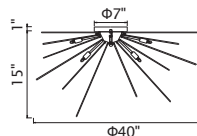

D

No.	Model	Watt	Bulbs	Finish
A	1034P40-14-620	MAX40W	14×G9	Gold Leaf
B	1034P30-9-620	MAX40W	9×G9	Gold Leaf
C	1034P16-6-620	MAX40W	6×G9	Gold Leaf
D	1034C40-8-620	MAX40W	8×G9	Gold Leaf
E	1034C20-6-620	MAX40W	6×G9	Gold Leaf
F	1034W8-2-620	MAX40W	2×G9	Gold Leaf