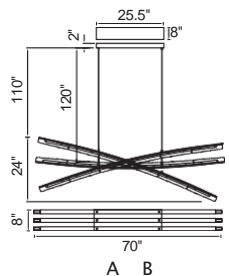

No.	Model	Watt	Delivered Lumens	Finish	Glass	Dimmable with ELV dimmer(not included)
A	1710P70-3-624	108W	5616	Brass	Clear	Maximum Cable Length 120"
B	1710P70-3-101	108W	5616	Black	Clear	Color Temp 3000K CRI(Ra) >90 Dimming 100%-10% Rated Life 50000 hours