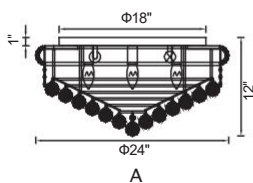

No.	Model	Watt	Bulbs	Finish	Crystal
A	8001C24C	MAX60W	13×E12	Chrome	Clear Crystal
B	8001C18C	MAX60W	5×E12	Chrome	Clear Crystal
C	8001C12C	MAX60W	3×E12	Chrome	Clear Crystal
D	8001C20C	MAX60W	8×E12	Chrome	Clear Crystal
E	8001C14C	MAX60W	4×E12	Chrome	Clear Crystal