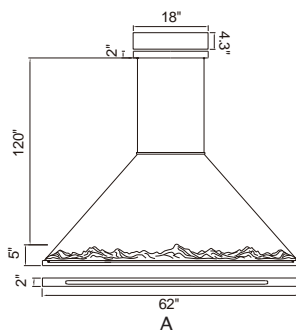

HIMALAYAS

LED 

A 

No.	Model	Watt	Delivered Lumens	Finish	Polyresin	Dimmable with CCT	ELV dimmer(not included)
A	1601P62-101	38W	1976	Black 	Clear	3000,4000,5000K CRI(Ra) >90 Dimming 100%-10% Rated Life 50000 hours	