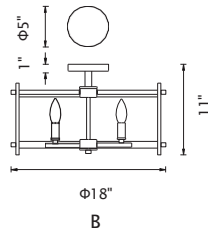

SIERRA

A 

B 

No.	Model	Watt	Bulbs	Finish	Glass
A	9827P14-4-101	MAX60W	4×E12	Black 	Clear
B	9827P11-2-101	MAX60W	2×E12	Black 	Clear

A

B

C

No.	Model	Watt	Bulbs	Finish	Glass
A	9827W5-1-101	MAX60W	1×E12	Black	Clear
B	9827C18-4-101	MAX60W	4×E12	Black	Clear
C	9827W21-3-101	MAX60W	3×E12	Black	Clear