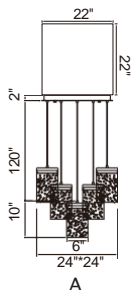

LAVA

A 

B 

A

B

No.	Model	Watt	Delivered Lumens	Finish	Glass
A	1587P24-17-624	190W	9880	Brass 	Clear
B	1587P48-14-624-RC	150W	7800	Brass 	Clear

Dimmable with ELV dimmer(not included)
 Maximum Cable Length 120"
 Color Temp 3000K
 CRI(Ra) >90
 Dimming 100%-10%
 Rated Life 50000 hours