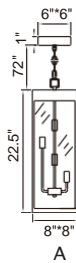

A

No.	Model	Watt	Bulbs	Finish	Glass
A	1695P8-4-101	MAX60	4xE12	Black	Clear
B	1695PT6-1-101	MAX60	1xE26	Black	Clear
C	1695P7-1-101	MAX60	1xE26	Black	Clear
D	1695W8-4-101	MAX60	4xE12	Black	Clear
E	1695W7-1-101	MAX60	1xE26	Black	Clear
F	1695W6-1-101	MAX60	1xE26	Black	Clear

Outdoor