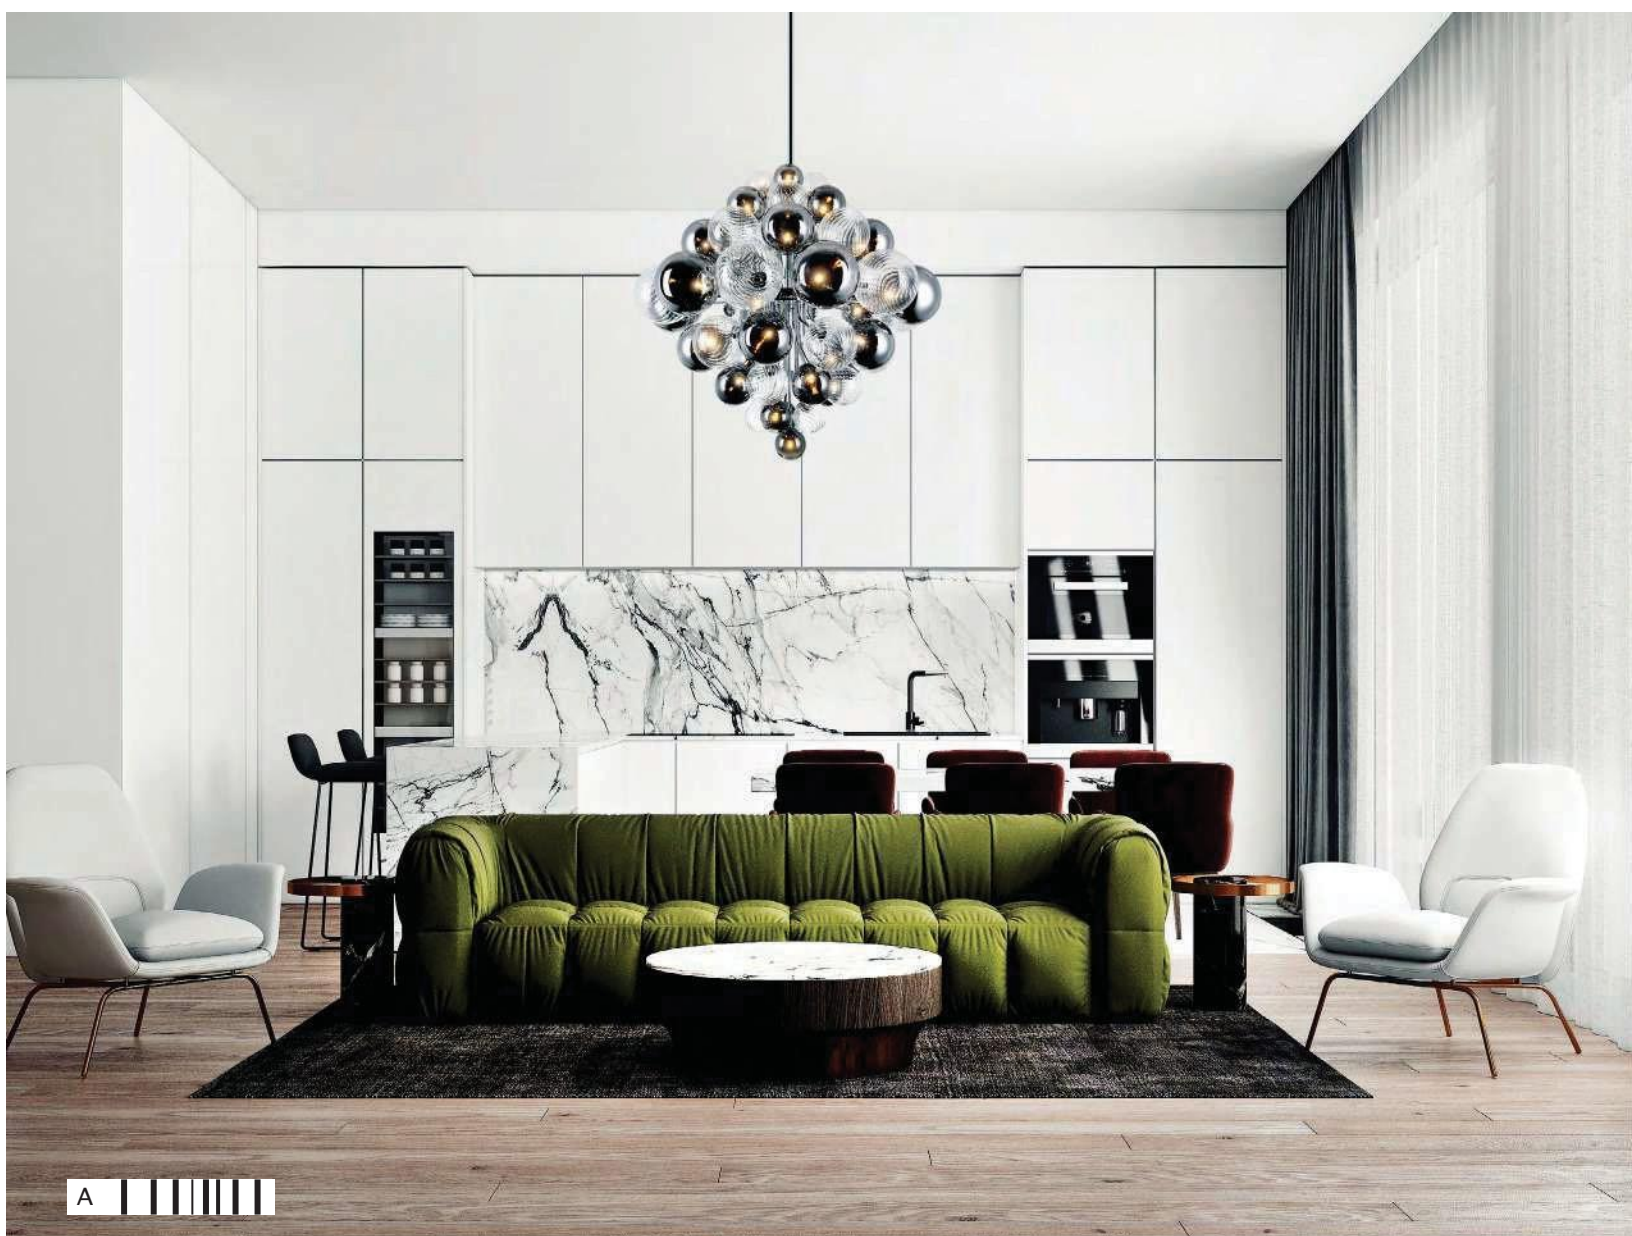

Bulbs are not included

CELESTE

A

B

No.	Model	Watt	Finish	Glass	
A	1212P14-1-169	1×LED G9×MAX 5W	Medallion Gold	Frosted	Bulbs are not included
B	1212P8-1-169	1×LED G9×MAX 5W	Medallion Gold	Frosted	

B

A

No.	Model	Watt	Finish	Glass	
A	1212W6-2-169	2xLED G9xMAX 5W	Medallion Gold	Frosted	Bulbs are not included
B	1212T8-2-169	2xLED G9xMAX 5W	Medallion Gold	Frosted	