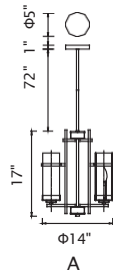

No.	Model	Watt	Bulbs	Finish	Glass
A	9827P14-4-101	MAX60W	4×E12	Black	Clear
B	9827P11-2-101	MAX60W	2×E12	Black	Clear