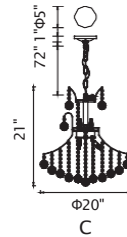

C 

B 

A

B

C

No.	Model	Watt	Bulbs	Finish	Crystal
A	8012P24C	MAX60W	10×E12	Chrome 	Clear Crystal
B	8012P12C	MAX60W	3×E12	Chrome 	Clear Crystal
C	8012P20C	MAX60W	8×E12	Chrome 	Clear Crystal

PRINCESS

A 