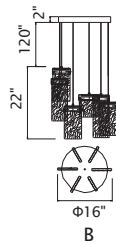

B

No.	Model	Watt	Delivered Lumens	Finish	Glass	Dimmable with ELV dimmer(not included)
A	1090P20-10-269	85W	4420	Pewter	Clear Glass	Maximum Cable Length 120"
B	1090P16-6-269	50W	2600	Pewter	Clear Glass	Color Temp 3000K CRI(Ra) >80 Dimming 100%-10% Rated Life 50000 hours