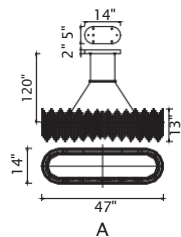

No.	Model	Watt	Delivered Lumens	Finish	Crystal	Dimmable with ELV dimmer(not included) Maximum Cable Length 120" Color Temp 3000K CRI(Ra) >90 Dimming 100%-10% Rated Life 50000 hours
A	1063P47-169-RC	85W	4420	Medallion Gold	Clear Crystal	
B	1063P39-169-RC	65W	3380	Medallion Gold	Clear Crystal