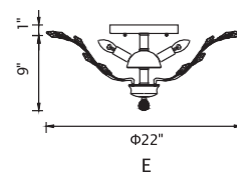

E

No.	Model	Watt	Bulbs	Finish	Crystal
A	5206P40C	MAX60W	18×E12	Chrome	Clear Crystal
B	5206P28C	MAX60W	9×E12	Chrome	Clear Crystal
C	5206P22C	MAX60W	6×E12	Chrome	Clear Crystal
D	5206C16C	MAX60W	3×E12	Chrome	Clear Crystal
E	5206C22C	MAX60W	6×E12	Chrome	Clear Crystal