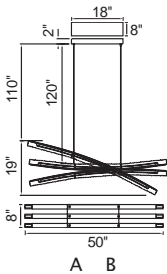

No.	Model	Watt	Delivered Lumens	Finish	Glass	Dimmable with ELV dimmer(not included)
A	1710P50-3-101	72W	3744	Black	Clear	Maximum Cable Length 120"
B	1710P50-3-624	72W	3744	Brass	Clear	Color Temp 3000K
						CRI(Ra) >90
						Dimming 100%-10%
						Rated Life 50000 hours