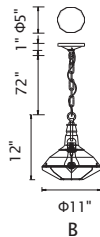

No.	Model	Watt	Bulbs	Finish
A	9611P14-1-101	MAX60W	1×E26	Black
B	9611P11-1-101	MAX60W	1×E26	Black
C	9611P18-1-101	MAX60W	1×E26	Black