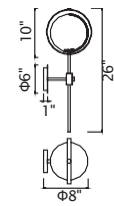

D

No.	Model	Watt	Finish	Glass
A	1153P24-6-169	6xLED G9xMAX 7W	Medallion Gold	Frosted
B	1153W9-1-169	1xLED G9xMAX 7W	Medallion Gold	Frosted
C	1153P10-1-169	1xLED G9xMAX 7W	Medallion Gold	Frosted
D	1153W10-1-169	1xLED G9xMAX 7W	Medallion Gold	Frosted
E	1153T10-1-169	1xLED G9xMAX 7W	Medallion Gold	Frosted
F	1153P16-3-169	3xLED G9xMAX 7W	Medallion Gold	Frosted

Bulbs are not included