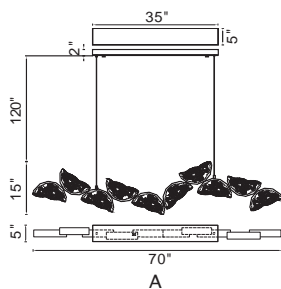

No.	Model	Watt	Delivered Lumens	Finish	
A	1715P70-10-624	45W	2340	Brass	Dimmable with ELV dimmer(not included) Maximum Cable Length 120" CCT 3000,4000,5000K CRI(Ra) >90 Dimming 100%-10% Rated Life 50000 hours