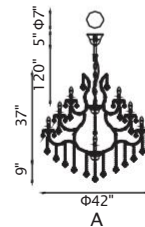

No.	Model	Watt	Bulbs	Finish	Crystal
A	8318P42C-33	MAX60W	33×E12	Chrome	Clear Crystal