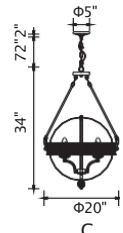

C

No.	Model	Watt	Bulbs	Finish	Crystal
A	9957P42-12-601	MAX60W	12×E12	Chrome	Clear Crystal
B	9957P30-6-601	MAX60W	6×E12	Chrome	Clear Crystal
C	9957P20-4-601	MAX60W	4×E12	Chrome	Clear Crystal