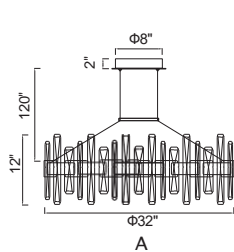

No.	Model	Watt	Delivered Lumens	Finish	Crystal	Dimmable with ELV dimmer(not included)
A	1592P32-612	65W	3380	Pearl Black+ TitaniumGold	Clear	Maximum Cable Length 120"
B	1592P43-612-RC	75W	3900	Pearl Black+ TitaniumGold	Clear	Color Temp 3000K
C	1592P24-612	50W	2600	Pearl Black+ TitaniumGold	Clear	CRI(Ra) >90
D	1592P18-612	35W	1820	Pearl Black+ TitaniumGold	Clear	Dimming 100%-10%
						Rated Life 50000 hours