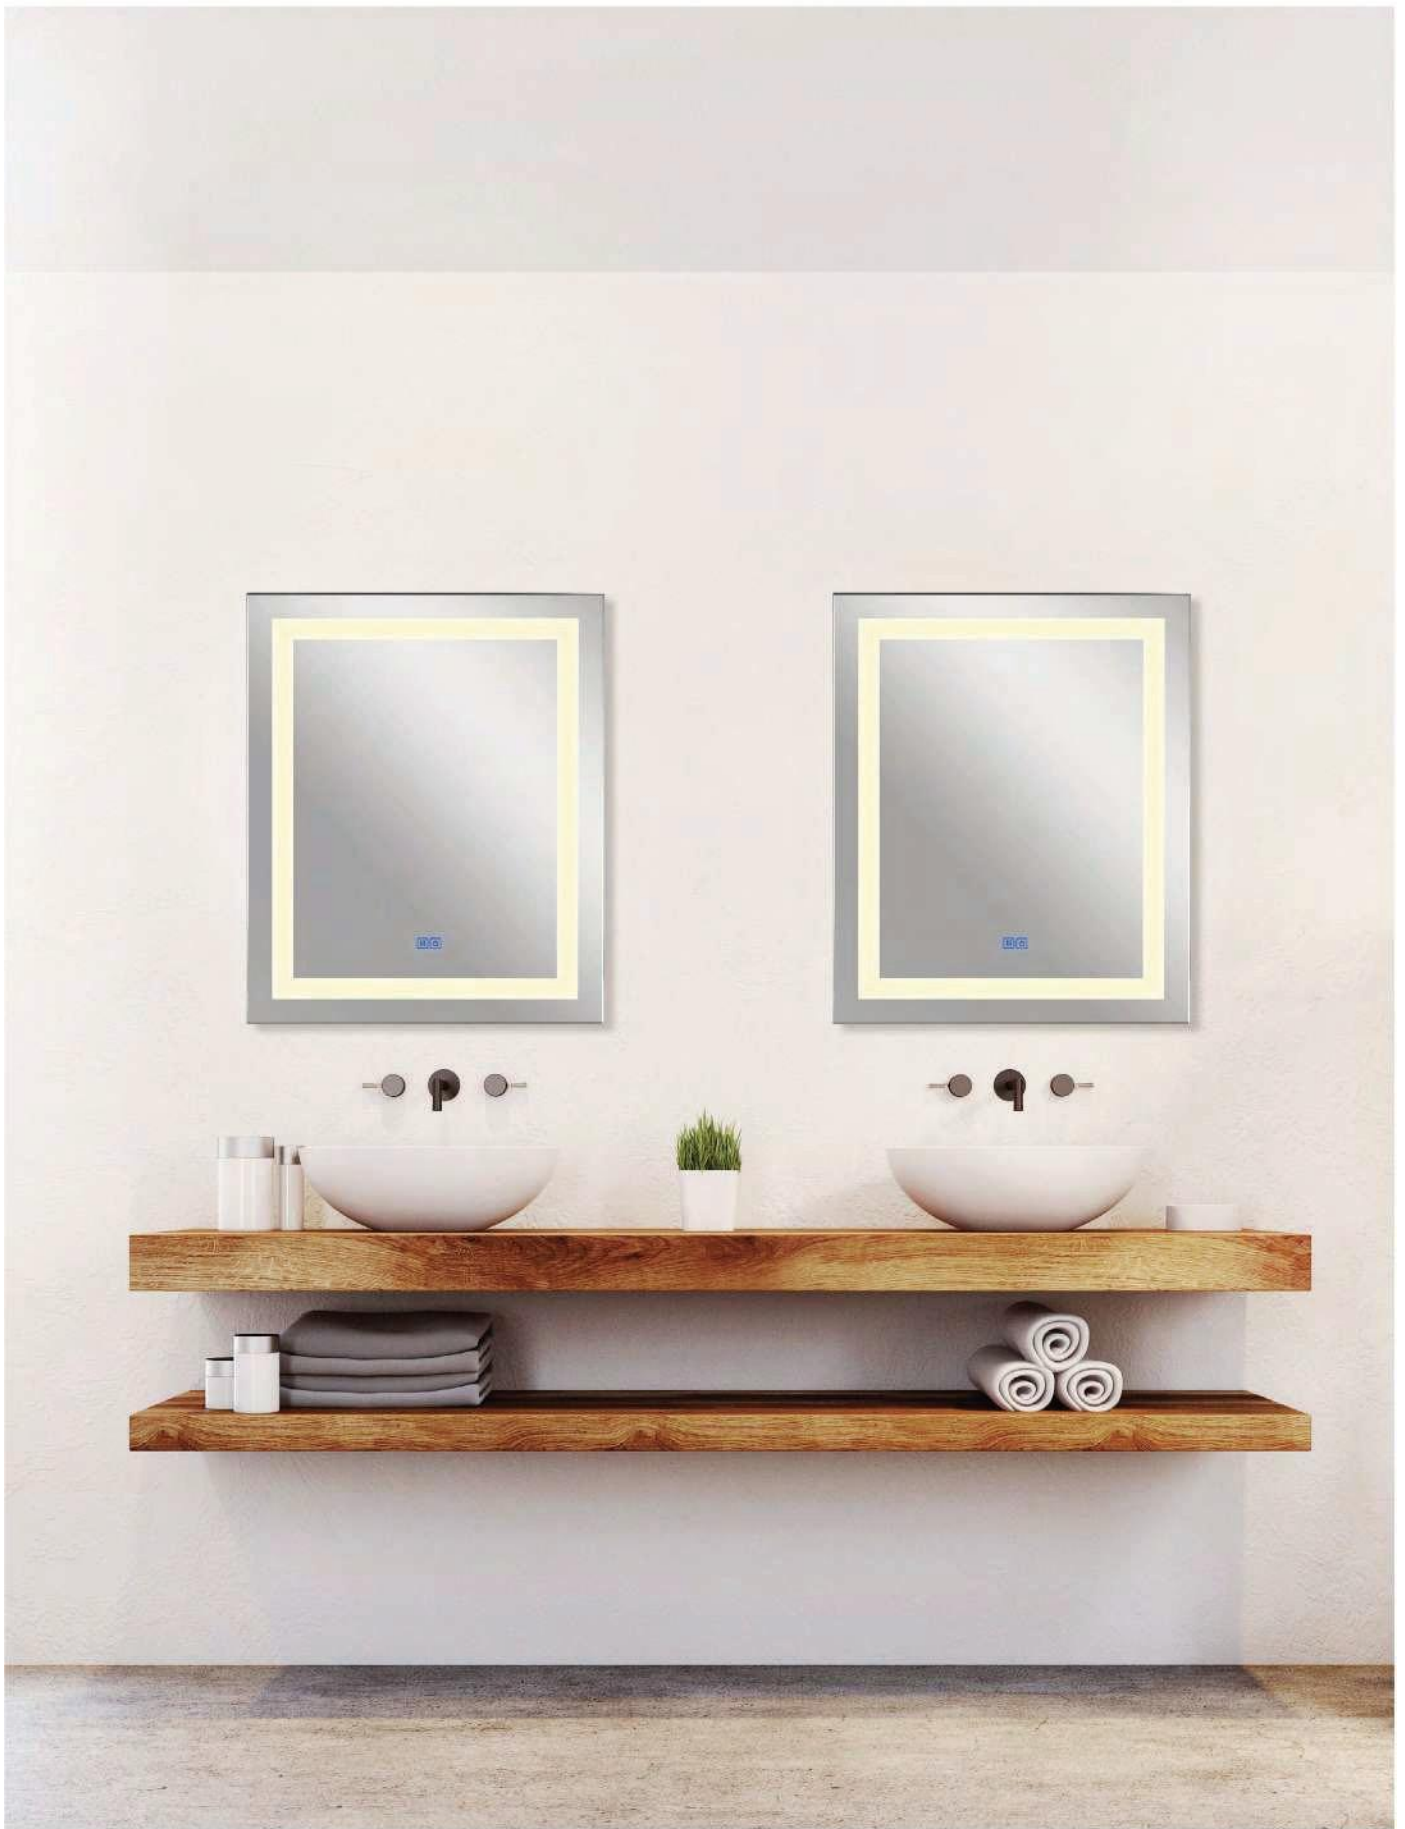

1233W36-36

36" x 36"

Mirror Light Bathroom Technology

ABIGAIL

Key Features:

1. 5mm environmental silver mirror, copper free, regular frosting
2. Metal chassis+electric box
3. Built-in UL LED driver
4. Touch sensor Switch
5. CRI>80
6. Delivered Lumens 988 lm
7. Wattage: 19W
8. Color Temp: 3000K, 4000K, 6000K
9. ETL certified, 3 year warranty

1233W40-36

Size: 40" x 36"

Mirror Light Bathroom Technology

ABIGAIL

Key Features:

1. 5mm environmental silver mirror, copper free, regular frosting
2. Metal chassis+electric box
3. Built-in ULLED driver
4. Touch sensor Switch
5. CRI>80
6. Delivered Lumens 300 lm
7. Wattage: 25W
8. Color Temp: 3000K, 4000K, 6000K
9. ETL certified, 3 year warranty

1233W30-49

Size: 30" x 49"

Mirror Light Bathroom Technology

ABRIL

Key Features:

1. 5mm environmental silver mirror, copper free, regular frosting
2. Metal chassis+electric box
3. Built-in UL LED driver
4. Touch sensor Switch
5. CRI>80
6. Delivered Lumens 092 lm
7. Wattage 21W
8. Color Temp: 3000K, 4000K, 6000K
9. ETL certified, 3 year warranty