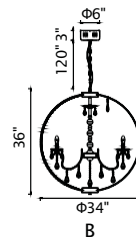

No.	Model	Bulbs	Finish	Crystal	Dimmable with Color Temp CRI(Ra) Dimming Rated Life	ELV dimmer(not included) 3000K,4000K,6000K >80 100%-10% 50000 hours
A	5025P22C-5	5×E12 MAX60W + LED×18W	Chrome	Clear Crystal		
B	5025P34C-8	8×E12 MAX60W + LED×44W	Chrome	Clear Crystal