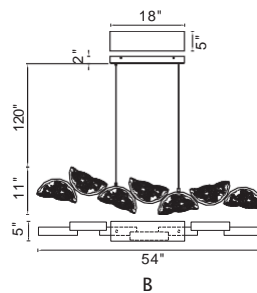

No.	Model	Watt	Delivered Lumens	Finish	
A	1715P8-4-101	24W	1248	Black	Dimmable with ELV dimmer(not included) Maximum Cable Length 120" CCT 3000,4000,5000K CRI(Ra) >90 Dimming 100%-10% Rated Life 50000 hours
B	1715P54-7-101	36W	1872	Black