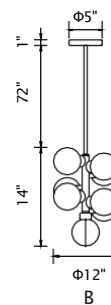

No.	Model	Watt	Finish	Glass
A	1020P26-25-602	25xLED G9xMAX7W	Satin Gold	Frosted
B	1020P12-8-602	8xLED G9xMAX 7W	Satin Gold	Frosted

Bulbs are not included