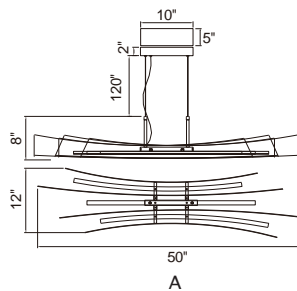

No.	Model	Watt	Delivered Lumens	Finish	Dimmable with ELV dimmer(not included)
A	1698P50-624	27W	1404	Brass	Maximum Cable Length 120" CCT 3000,4000,5000K CRI(Ra) >90 Dimming 100%-10% Rated Life 50000 hours