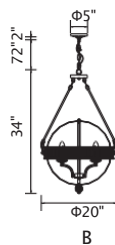

B

No.	Model	Watt	Bulbs	Finish	Crystal
A	9957P30-6-101	MAX60W	6×E12	Black	Clear Crystal
B	9957P20-4-101	MAX60W	4×E12	Black	Clear Crystal
C	9957P42-12-101	MAX60W	12×E12	Black	Clear Crystal