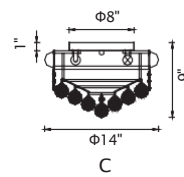

EMPIRE

A 

C 

B 

No.	Model	Watt	Bulbs	Finish	Crystal
A	8001C20G	MAX60W	8×E12	Gold 	Clear Crystal
B	8001C12G	MAX60W	3×E12	Gold 	Clear Crystal
C	8001C14G	MAX60W	4×E12	Gold 	Clear Crystal

D

A

B