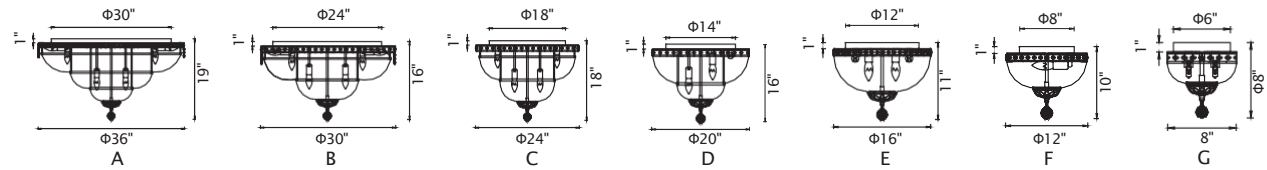

C 

D 

E

F

G

No.	Model	Watt	Bulbs	Finish	Crystal
A	8003C36C	MAX60W	21×E12	Chrome	Clear Crystal
B	8003C30C	MAX60W	16×E12	Chrome	Clear Crystal
C	8003C24C	MAX60W	9×E12	Chrome	Clear Crystal
D	8003C20C	MAX60W	8×E12	Chrome	Clear Crystal
E	8003C16C	MAX60W	5×E12	Chrome	Clear Crystal
F	8003C12C	MAX60W	3×E12	Chrome	Clear Crystal
G	8003C8C	MAX60W	2×E12	Chrome	Clear Crystal