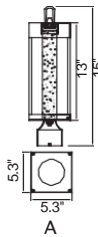

A

No.	Model	Watt	Delivered Lumens	Finish	Crystal		
A	1696PT5-1-101	10W	520	Black	Clear		
B	1696P5-1-101	6W	312	Black	Clear		
C	1696W5-1-101-E	10W	520	Black	Clear	Color Temp	3000K
D	1696W5-1-101-C	6W	312	Black	Clear	CRI(Ra)	>80
E	1696W5-1-101-A	6W	312	Black	Clear	Rated Life	50000 hours

Outdoor