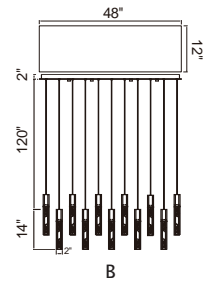

VALIRA

A

VALIRA

LED

No.	Model	Watt	Delivered Lumens	Finish	Glass	Dimmable with ELV dimmer(not included) Maximum Cable Length 120" Color Temp 3000K CRI(Ra) >90 Dimming 100%-10% Rated Life 50000 hours
A	1586P48-624	30W	1560	Brass 	Clear	
B	1586P60-3-624	90W	4680	Brass 	Clear	

VALIRA

A 

B 

C

D

No.	Model	Watt	Delivered Lumens	Finish	Glass	Dimmable with ELV dimmer(not included) Maximum Cable Length 120"
A	1586P8-3-624	30W	1560	Brass	Clear	Color Temp 3000K
B	1586P12-5-624	50W	2600	Brass	Clear	CRI(Ra) >90
C	1586W5-1-624	10W	520	Brass	Clear	Dimming 100%-10%
D	1586W36-3-624	30W	1560	Brass	Clear	Rated Life 50000 hours

GRETA

A 

B 

A

B

No.	Model	Watt	Delivered Lumens	Finish	Glass	Dimmable with ELV dimmer(not included) Maximum Cable Length 120"	Color Temp 3000K CRI(Ra) >90 Dimming 100%-10% Rated Life 50000 hours
A	1589P28-25-101	110W	5720	Black 	Clear		
B	1589P48-17-101-RC	70W	3640	Black 	Clear		