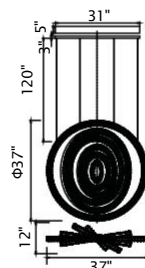

CELINA

A 

A1

A2

No.	Model	Watt	Delivered Lumens	Finish	Crystal	Dimmable with ELV dimmer(not included) Maximum Cable Length 120" Color Temp 4000K CRI(Ra) >80 Dimming 1 00%-10% Rated Life 50000 hours
A	1046P37-6-601	150W	7800	Chrome 	Clear Crystal	