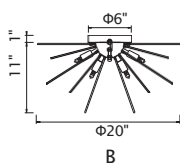

No.	Model	Watt	Bulbs	Finish
A	1034C40-8-101	MAX40	8×G9	Black
B	1034C20-6-101	MAX40	6×G9	Black
C	1034W8-2-101	MAX40	2×G9	Black