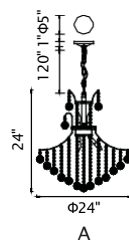

No.	Model	Watt	Bulbs	Finish	Crystal
A	8012P24G	MAX60W	10×E12	Gold	Clear Crystal
B	8012P20G	MAX60W	8×E12	Gold	Clear Crystal