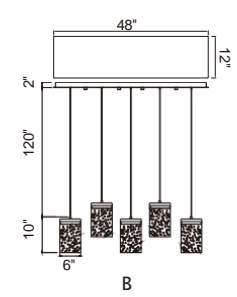

LAVA

A 

B 

A

B

No.	Model	Watt	Delivered Lumens	Finish	Glass	Dimmable with ELV dimmer(not included) Maximum Cable Length 120" Color Temp 3000K CRI(Ra) >90 Dimming 100%-10% Rated Life 50000 hours
A	1587P24-17-101	190W	9880	Black 	Clear	
B	1587P48-14-101-RC	150W	7800	Black 	Clear	