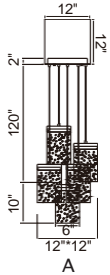

LAVA

A 

B

C

No.	Model	Watt	Delivered Lumens	Finish	Glass	Dimmable with ELV dimmer(not included) Maximum Cable Length 120"
A	1587P12-5-624	55W	2860	Brass	Clear	Color Temp 3000K CRI(Ra) >90
B	1587P6-1-624	10W	520	Brass	Clear	Dimming 100%-10%
C	1587W20-2-624	20W	1040	Brass	Clear	Rated Life 50000 hours