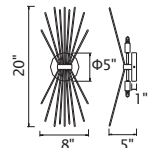

F

No.	Model	Watt	Bulbs	Finish
A	1034P40-14-620	MAX40W	14×G9	Gold Leaf
B	1034P30-9-620	MAX40W	9×G9	Gold Leaf
C	1034P16-6-620	MAX40W	6×G9	Gold Leaf
D	1034C40-8-620	MAX40W	8×G9	Gold Leaf
E	1034C20-6-620	MAX40W	6×G9	Gold Leaf
F	1034W8-2-620	MAX40W	2×G9	Gold Leaf