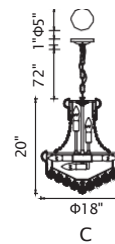

EMPIRE

A 

B 

No.	Model	Watt	Bulbs	Finish	Crystal
A	8001P28G	MAX60W	18×E12	Gold 	Clear Crystal
B	8001P24G	MAX60W	17×E12	Gold 	Clear Crystal

A

C

B

No.	Model	Watt	Bulbs	Finish	Crystal
A	8001P14G	MAX60W	6×E12	Gold	Clear Crystal
B	8001P20G	MAX60W	14×E12	Gold	Clear Crystal
C	8001P18G	MAX60W	8×E12	Gold	Clear Crystal