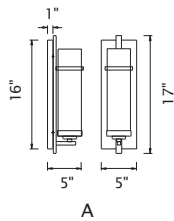

SIERRA

A 

B 

No.	Model	Watt	Bulbs	Finish	Glass
A	9827P14-4-101	MAX60W	4×E12	Black 	Clear
B	9827P11-2-101	MAX60W	2×E12	Black 	Clear

A

B

C

No.	Model	Watt	Bulbs	Finish	Glass
A	9827W5-1-101	MAX60W	1×E12	Black	Clear
B	9827C18-4-101	MAX60W	4×E12	Black	Clear
C	9827W21-3-101	MAX60W	3×E12	Black	Clear