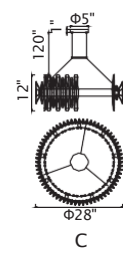

A 

CITYSCAPE

C 

B 

A

B

C

No.	Model	Watt	Bulbs	Finish	Crystal
A	1247P39-24-602	MAX40W	24×G9	Satin Gold 	Clear
B	1247P20-12-602	MAX40W	12×G9	Satin Gold 	Clear
C	1247P28-18-602	MAX40W	18×G9	Satin Gold 	Clear