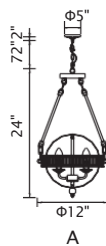

No.	Model	Watt	Bulbs	Finish	Crystal
A	9957P12-3-601	MAX60W	3×E12	Chrome	Clear Crystal