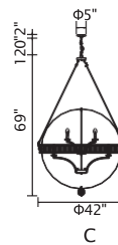

C

No.	Model	Watt	Bulbs	Finish	Crystal
A	9957P30-6-101	MAX60W	6×E12	Black	Clear Crystal
B	9957P20-4-101	MAX60W	4×E12	Black	Clear Crystal
C	9957P42-12-101	MAX60W	12×E12	Black	Clear Crystal