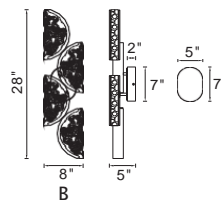

No.	Model	Watt	Delivered Lumens	Finish	Dimmable with ELV dimmer(not included)
A	1715P8-4-624	24W	1248	Brass	Maximum Cable Length 120"
B	1715W8-4-624	24W	1248	Brass	CCT 3000,4000,5000K CRI(Ra) >90 Dimming 100%-10% Rated Life 50000 hours