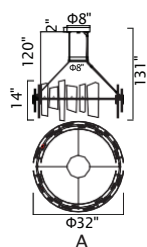

A

No.	Model	Watt	Delivered Lumens	Finish	Glass
A	1246P32-602	48W	2496	Satin Gold	Clear
B	1246P24-602-A	35W	1820	Satin Gold	Clear
C	1246P39-602	38W	1976	Satin Gold	Clear
D	1246W5-602	5W	260	Satin Gold	Clear
E	1246W8-602	10W	520	Satin Gold	Clear

Dimmable with ELV dimmer(not included)
Maximum Cable Length 120"
CRI/Ra Temp 3000K
Dimming 100%-10%
Rated Life 50000 hours