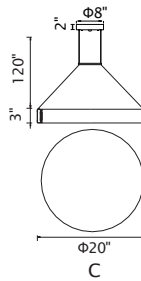

C

No.	Model	Watt	Delivered Lumens	Finish	Crystal	Dimmable with ELV dimmer(not included) Maximum Cable Length 120" Color Temp 3000K CRI(Ra) >80 Dimming 100%-10% Rated Life 50000 hours
A	1040P42-101-O	80W	4160	Matte Black	Clear Crystal	
B	1040P26-101	45W	2340	Matte Black	Clear Crystal	
C	1040P20-101	35W	1820	Matte Black	Clear Crystal