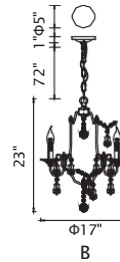

B

No.	Model	Watt	Bulbs	Finish	Crystal
A	9836P28-6-125	MAX60W	6×E12	Oxidized Bronze	Clear Crystal
B	9836P17-4-125	MAX60W	4×E12	Oxidized Bronze	Clear Crystal