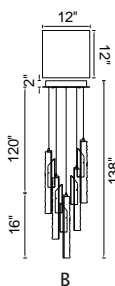

VALIRA

A 

B 

C

D

No.	Model	Watt	Delivered Lumens	Finish	Glass	Dimmable with ELV dimmer(not included) Maximum Cable Length 120"
A	1586P8-3-624	30W	1560	Brass	Clear	Color Temp 3000K
B	1586P12-5-624	50W	2600	Brass	Clear	CRI(Ra) >90
C	1586W5-1-624	10W	520	Brass	Clear	Dimming 100%-10%
D	1586W36-3-624	30W	1560	Brass	Clear	Rated Life 50000 hours