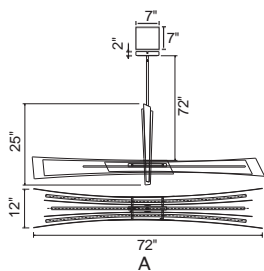

A

No.	Model	Watt	Delivered Lumens	Finish	Dimmable with ELV dimmer(not included)
A	1717P72-624	45W	2340	Brass	CCT 3000,4000,5000K
B	1717P50-624	30W	1560	Brass	CRI(Ra) >90 Dimming 100%-10% Rated Life 50000 hours