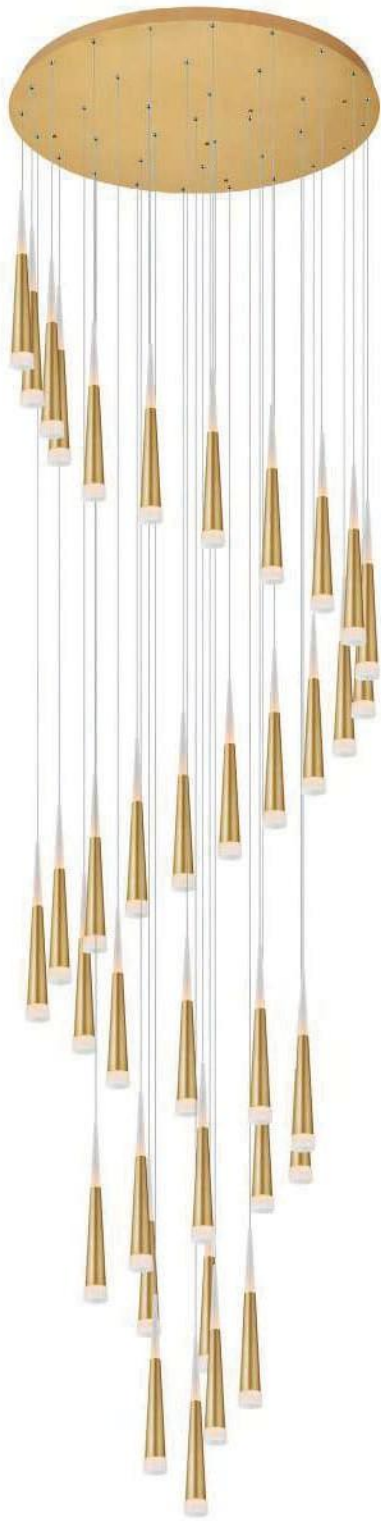

A

No.	Model	Watt	Delivered Lumens	Finish	Acrylic	Dimmable with ELV dimmer(not included) Maximum Cable Length 120" Color Temp 3000K CRI(Ra) 80 Dimming 100%-10% Rated Life 50000 hours
A	1103P40-36-602	180W	9360	Satin Gold	Frosted