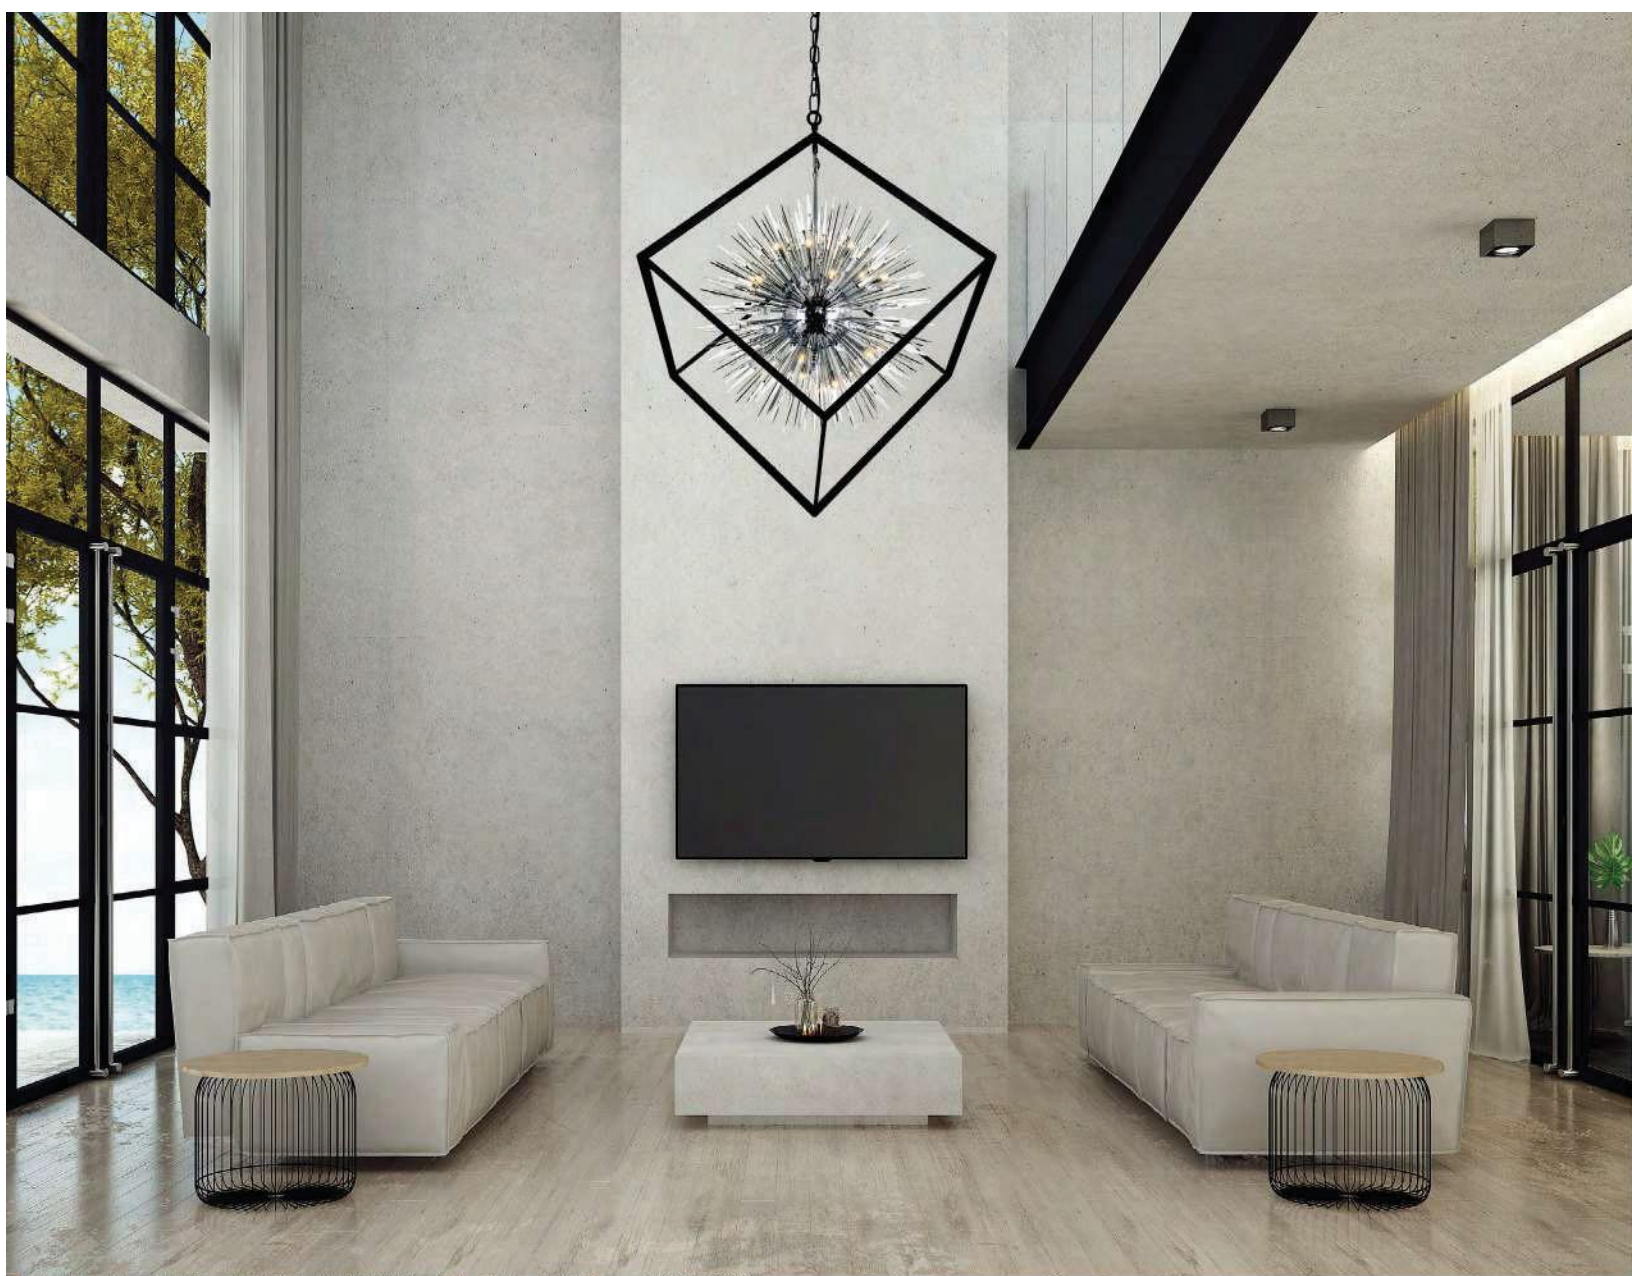

ANDES

A 

B 

No.	Model	Watt	Delivered Lumens	Finish	Acrylic	Dimmable with	ELV dimmer(not included)
A	1103P40-6-602	30W	1560	Satin Gold 	Frosted	Color Temp CRI(Ra) Dimming	3000K >80 100%-10%
B	1103P5-1-602	5W	260	Satin Gold 	Frosted	Rated Life	50000 hours