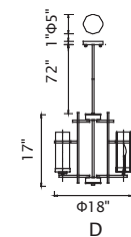

D

No.	Model	Watt	Bulbs	Finish	Glass
A	9827P30-12-101-A	MAX60W	12x E12	Black	Clear
B	9827P26-8-101	MAX60W	8x E12	Black	Clear
C	9827P38-8-RC-101	MAX60W	8x E12	Black	Clear
D	9827P18-6-101	MAX60W	6x E12	Black	Clear