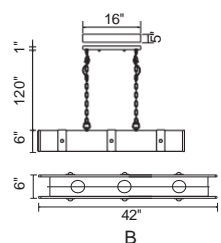

No.	Model	Watt	Bulbs	Finish
A	9748P59-4-101	LED MAX7W	4×GU10	Black
B	9748P42-3-101	LED MAX7W	3×GU10	Black