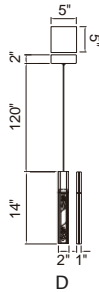

D

No.	Model	Watt	Delivered Lumens	Finish	Glass	Dimmable with ELV dimmer(not included) Maximum Cable Length 120"
A	1589P12-5-101	23W	1196	Black	Clear	Color Temp 3000K
B	1589W24-101	9W	468	Black	Clear	CRI(Ra) >90
C	1589W5-101	5W	260	Black	Clear	Dimming 100%-10%
D	1589P5-1-101	5W	260	Black	Clear	Rated Life 50000 hours