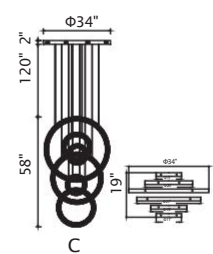

CELINA

A 

B 

C 

No.	Model	Watt	Delivered Lumens	Finish	Crystal	Dimmable with ELV dimmer(not included) Maximum Cable Length 120"
A	1046P37-7-601-RC	100W	5200	Chrome 	Clear Crystal	Color Temp 4000K CRI(Ra) >80
B	1046P26-5-601-RC	75W	3900	Chrome 	Clear Crystal	Dimming 100%-10%
C	1046P34-6-601	80W	4160	Chrome 	Clear Crystal	Rated Life 50000 hours