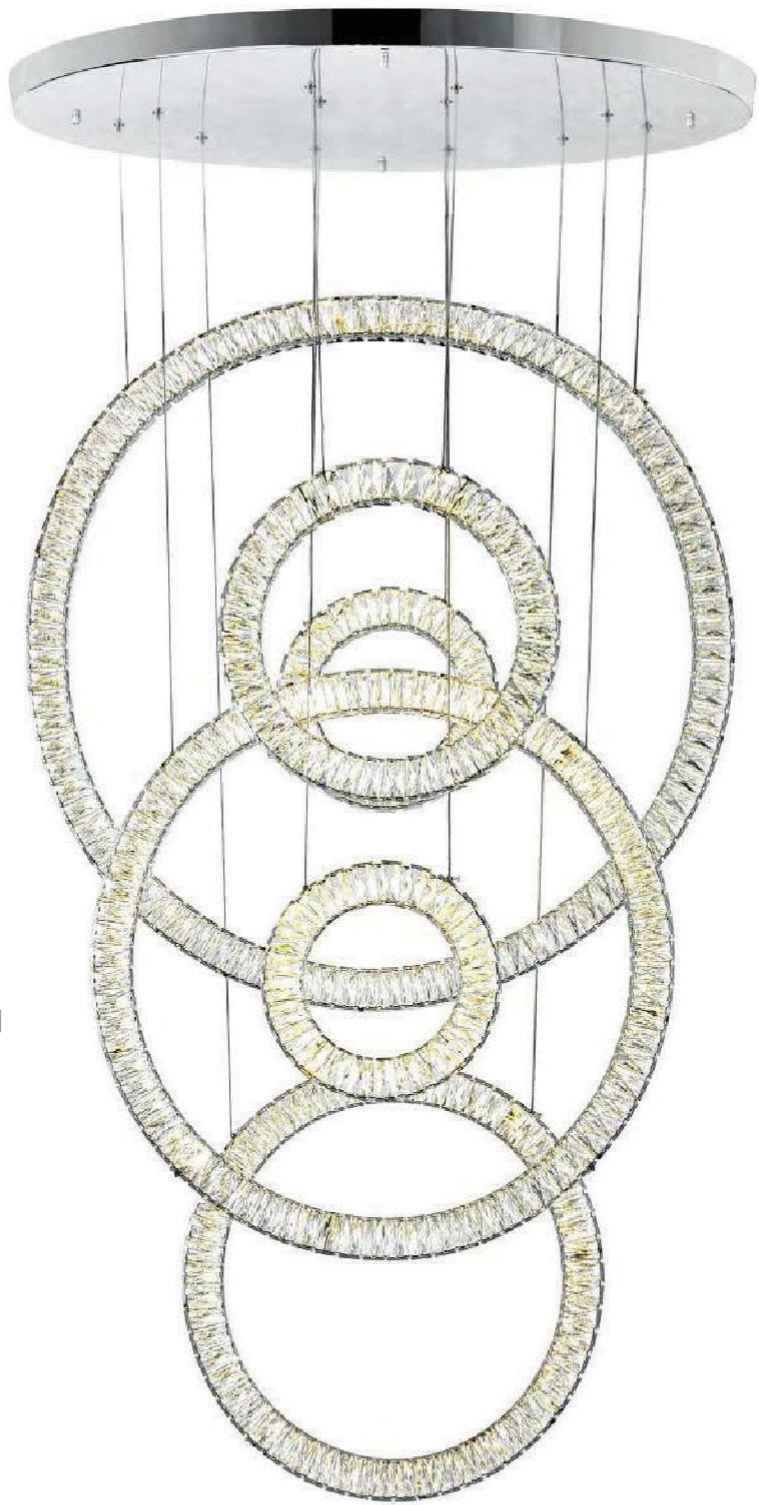

C

No.	Model	Watt	Delivered Lumens	Finish	Crystal	Dimmable with ELV dimmer(not included) Maximum Cable Length 120"
A	1046P37-7-601-RC	100W	5200	Chrome	Clear Crystal	Color Temp 4000K CRI(Ra) >80
B	1046P26-5-601-RC	75W	3900	Chrome	Clear Crystal	Dimming 100%-10%
C	1046P34-6-601	80W	4160	Chrome	Clear Crystal	Rated Life 50000 hours