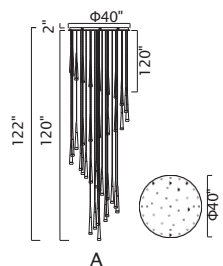

No.	Model	Watt	Delivered Lumens	Finish	Acrylic	Dimmable with ELV dimmer(not included) Maximum Cable Length 120" Color Temp 3000K CRI(Ra) 80 Dimming 100%-10% Rated Life 50000 hours
A	1103P40-36-602	180W	9360	Satin Gold	Frosted