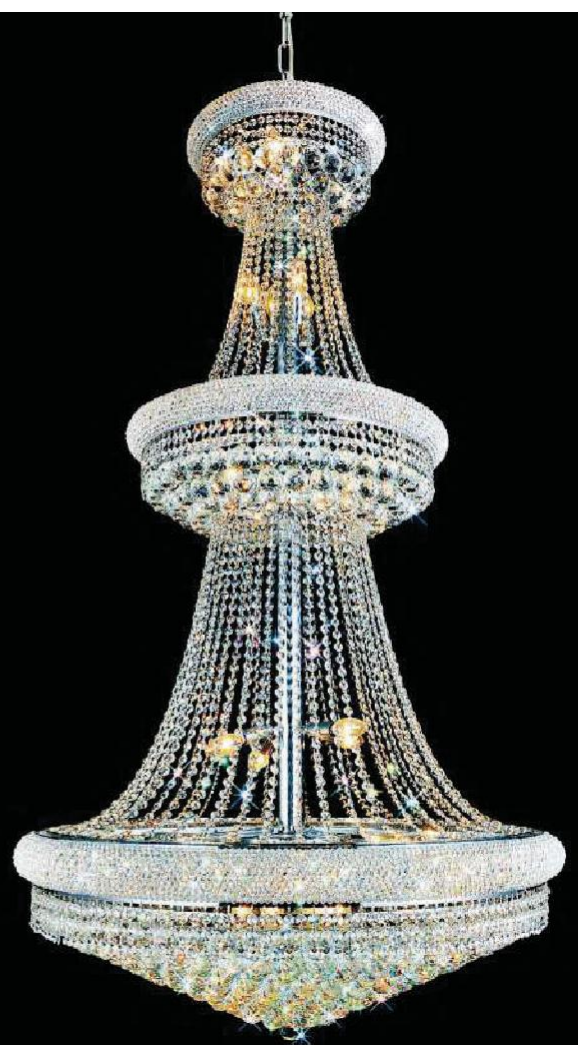

A

B

C

No.	Model	Watt	Bulbs	Finish	Crystal
A	8001P30G	MAX60W	32×E12	Gold	Clear Crystal
B	8001P42G	MAX60W	38×E12	Gold	Clear Crystal
C	8001P36G	MAX60W	34×E12	Gold	Clear Crystal

EMPIRE

A 

B 

No.	Model	Watt	Bulbs	Finish	Crystal
A	8001P42C	MAX60W	38×E12	Chrome 	Clear Crystal
B	8001P36C	MAX60W	34×E12	Chrome 	Clear Crystal