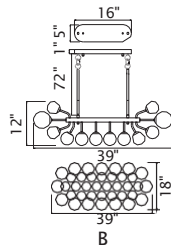

No.	Model	Watt	Finish	Glass	
A	1205P36-27-601	27×LED G9×MAX 5W	Chrome	Clear+Smoke	Bulbs are not included
B	1205P39-27-601	27×LED G9×MAX 5W	Chrome	Clear+Smoke