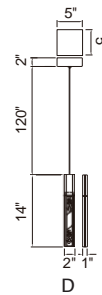

D

No.	Model	Watt	Delivered Lumens	Finish	Glass	Dimmable with ELV dimmer(not included) Maximum Cable Length 120"	Color Temp CRI(Ra)	Dimming	Rated Life
A	1589P12-5-624	23W	1196	Brass	Clear		3000K		
B	1589W24-624	9W	468	Brass	Clear		>90		
C	1589W5-624	5W	260	Brass	Clear			100%-10%	
D	1589P5-1-624	5W	260	Brass	Clear				50000 hours