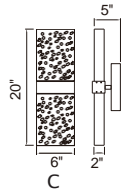

LAVA

A 

B

C

No.	Model	Watt	Delivered Lumens	Finish	Glass	Dimmable with ELV dimmer(not included) Maximum Cable Length 120"
A	1587P12-5-624	55W	2860	Brass	Clear	Color Temp 3000K CRI(Ra) >90
B	1587P6-1-624	10W	520	Brass	Clear	Dimming 100%-10%
C	1587W20-2-624	20W	1040	Brass	Clear	Rated Life 50000 hours