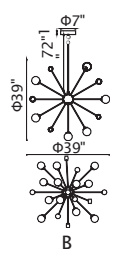

No.	Model	Watt	Finish	Glass	Bulbs are not included
A	1125P24-11-268	11xLED G9xMAX 7W	Sun Gold	Frosted	
B	1125P39-17-268	17xLED G9xMAX 7W	Sun Gold	Frosted