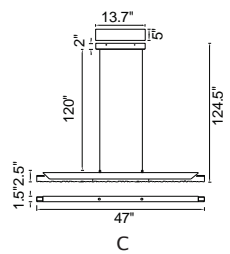

No.	Model	Watt	Delivered Lumens	Finish	Glass	Dimmable with ELV dimmer(not included) Maximum Cable Length 120" Color Temp 3000K CRI(Ra) >90 Dimming 1.00%-10% Rated Life 50000 hours
A	1586P60-3-101	90W	4680	Black	Clear	
B	1586W36-3-101	30W	1560	Black	Clear	
C	1586P48-101	30W	1560	Black	Clear	
D	1586W5-1-101	10W	520	Black	Clear