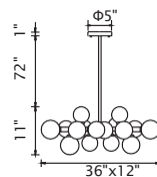

E

No.	Model	Watt	Finish	Glass
A	1020P39-70-101	70×LED G9×MAX 7W	Black	Frosted
B	1020P39-45-101	45×LED G9×MAX 7W	Black	Frosted
C	1020P26-25-101	25×LED G9×MAX 7W	Black	Frosted
D	1020P12-8-101	8×LED G9×MAX 7W	Black	Frosted
E	1020P36-16-101	16×LED G9×MAX 7W	Black	Frosted
F	1020W36-17-101	17×LED G9×MAX 7W	Black	Frosted
G	1020W18-8-101	8×LED G9×MAX 7W	Black	Frosted

Bulbs are not included