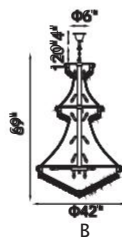

A

B

C

No.	Model	Watt	Bulbs	Finish	Crystal
A	8001P30G	MAX60W	32×E12	Gold	Clear Crystal
B	8001P42G	MAX60W	38×E12	Gold	Clear Crystal
C	8001P36G	MAX60W	34×E12	Gold	Clear Crystal

EMPIRE

A 

B 

No.	Model	Watt	Bulbs	Finish	Crystal
A	8001P42C	MAX60W	38×E12	Chrome 	Clear Crystal
B	8001P36C	MAX60W	34×E12	Chrome 	Clear Crystal