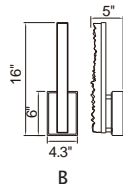

No.	Model	Watt	Delivered Lumens	Finish	Glass	Dimmable with ELV dimmer(not included)
A	1588P6-3-101	30W	1560	Black	Clear	Color Temp 3000K
B	1588W5-1-101	10W	520	Black	Clear	CRI(Ra) >90
C	1588W24-2-101	20W	1040	Black	Clear	Dimming 100%-10%
D	1588W36-3-101	30W	1560	Black	Clear	Rated Life 50000 hours