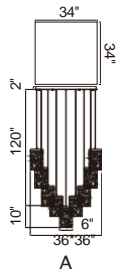

No.	Model	Watt	Delivered Lumens	Finish	Glass	Dimmable with ELV dimmer(not included) Maximum Cable Length 120" Color Temp 3000K CRI(Ra) >90 Dimming 100%-10% Rated Life 50000 hours
A	1587P36-33-101	390W	20280	Black	Clear