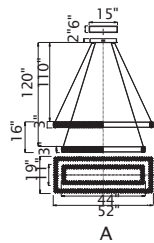

FELICITY

B 

C 

A

B

C

No.	Model	Watt	Delivered Lumens	Finish	Crystal	
A	1084P52-601-RC-2C	150W	7800	Chrome 	Clear Crystal	Dimmable with ELV dimmer(not included) Maximum Cable Length 120" Color Temp 4000K CRI(Ra) >80 Dimming 100%-10% Rated Life 50000 hours
B	1084P52-601-RC-1C	80W	4160	Chrome 	Clear Crystal	
C	1084P44-601-RC-1C	68W	3536	Chrome 	Clear Crystal	