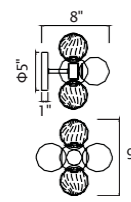

E

No.	Model	Watt	Finish	Glass
A	1205P25-15-601	15×LED G9×MAX 5W	Chrome	Clear+Smoke
B	1205P16-8-601	8×LED G9×MAX 5W	Chrome	Clear+Smoke
C	1205C25-10-601	10×LED G9×MAX 5W	Chrome	Clear+Smoke
D	1205C16-6-601	6×LED G9×MAX 5W	Chrome	Clear+Smoke
E	1205W9-3-601	3×LED G9×MAX 5W	Chrome	Clear+Smoke

Bulbs are not included