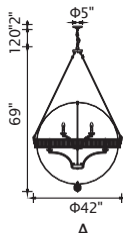

A

No.	Model	Watt	Bulbs	Finish	Crystal
A	9957P42-12-601	MAX60W	12×E12	Chrome	Clear Crystal
B	9957P30-6-601	MAX60W	6×E12	Chrome	Clear Crystal
C	9957P20-4-601	MAX60W	4×E12	Chrome	Clear Crystal