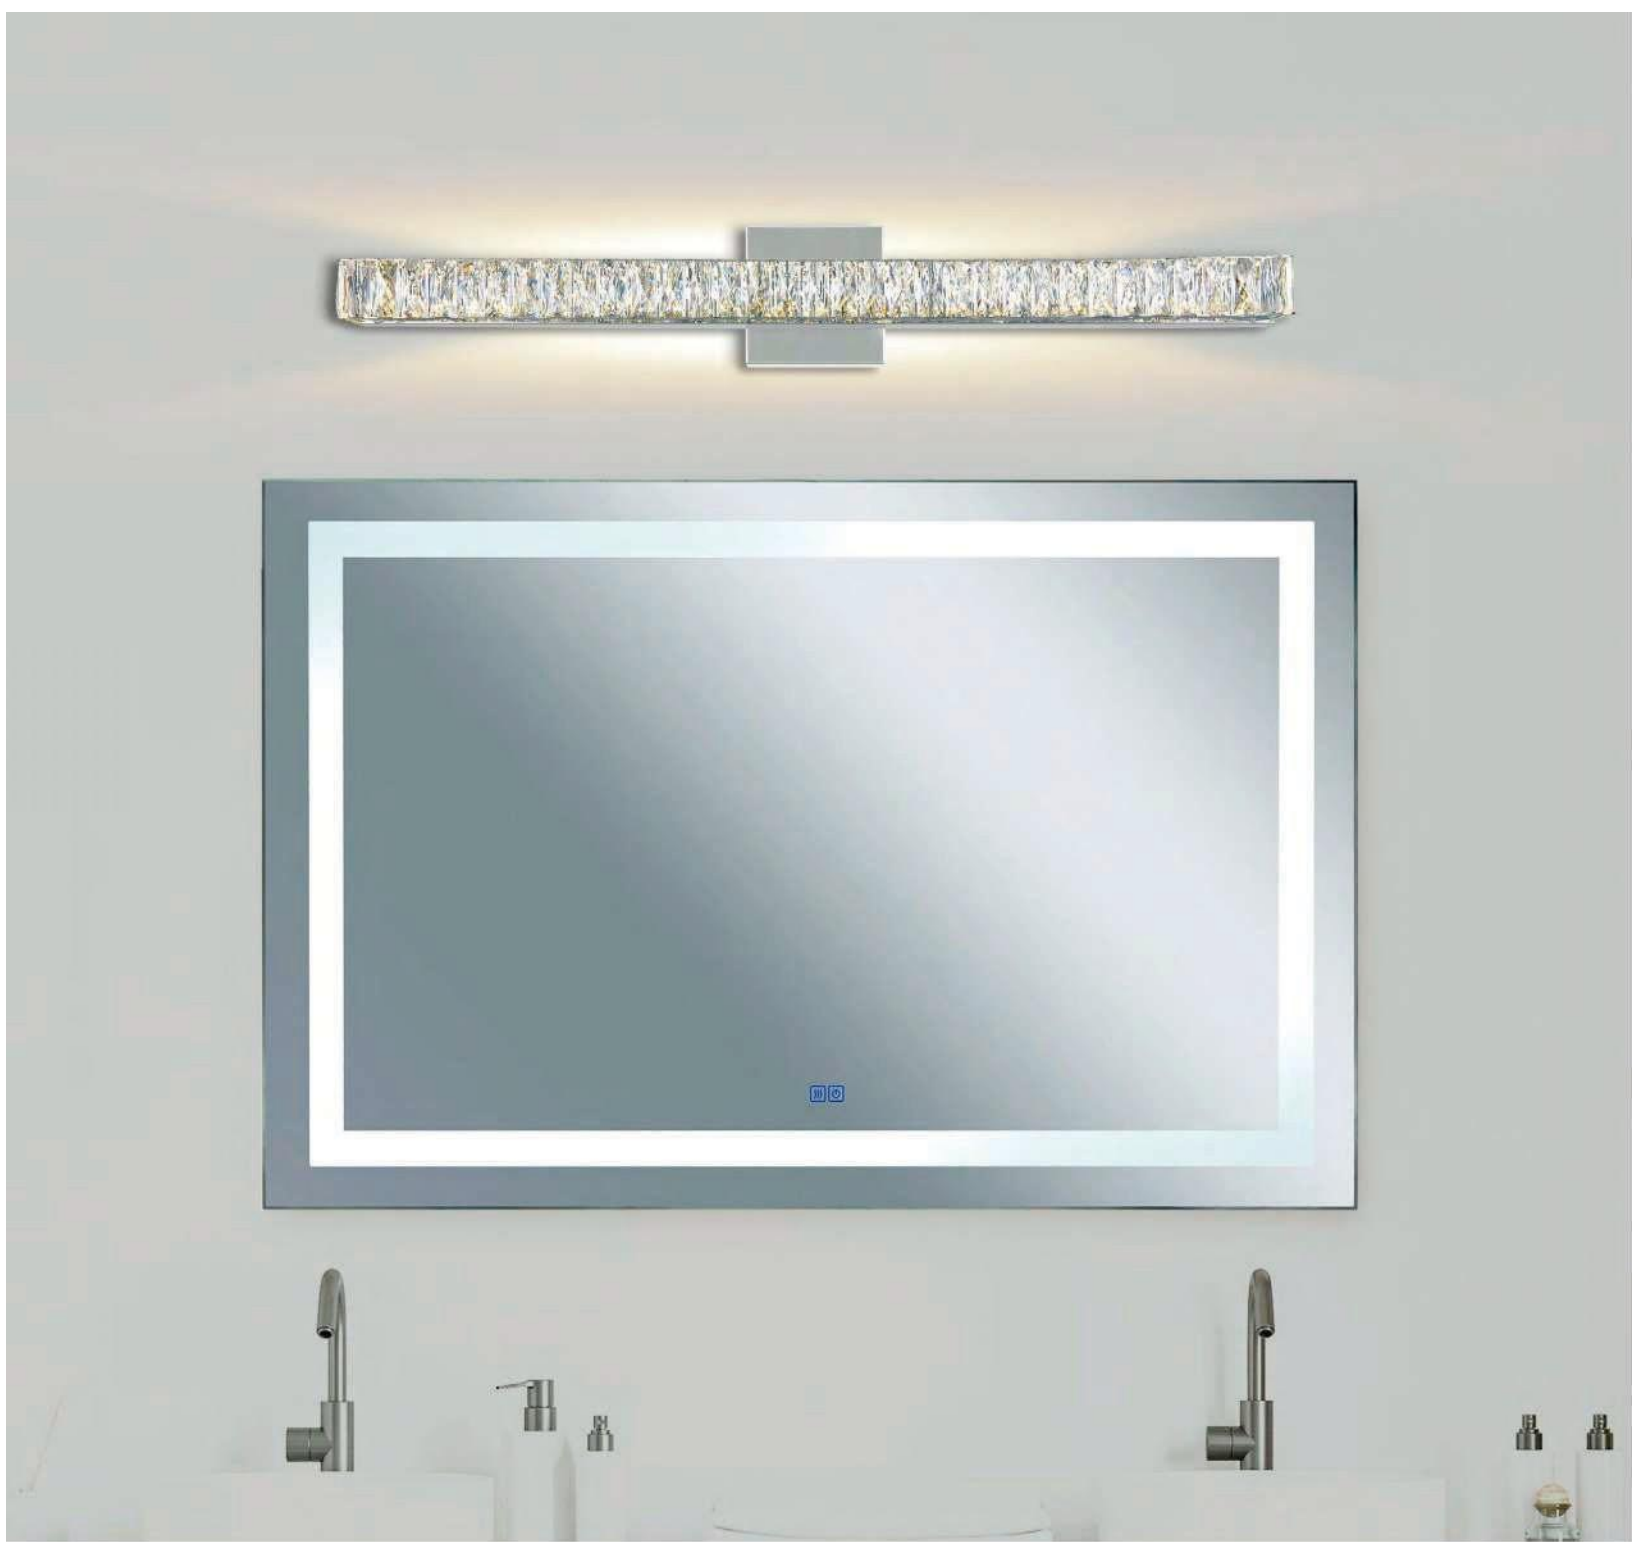

9827W5-1-101
See page: 235

ROYCE Lighting

COMMERCIAL INDUSTRIAL & RESIDENTIAL

6

Bath & Vanity

MILAN

LED

A