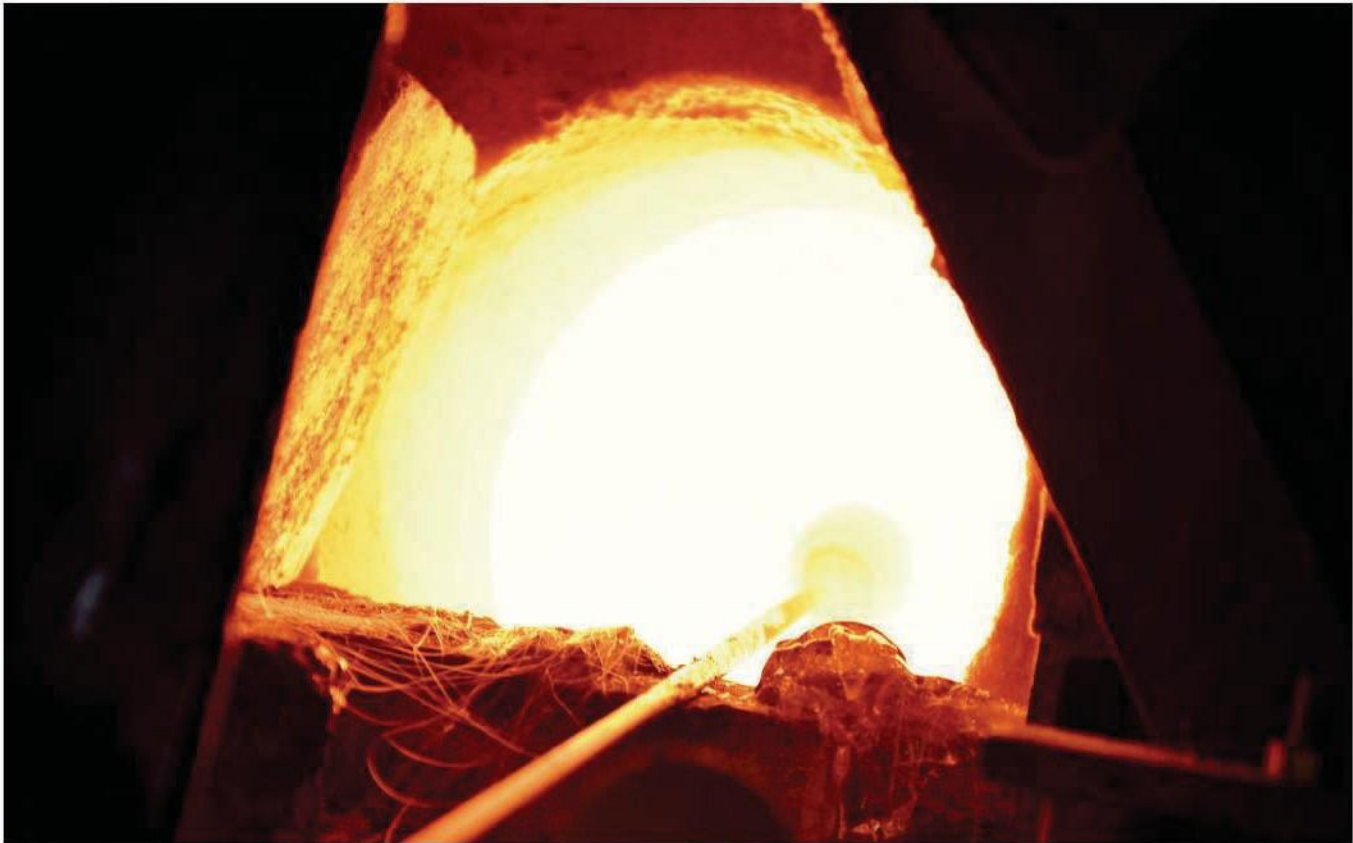

VALIRA

A

VALIRA

LED

No.	Model	Watt	Delivered Lumens	Finish	Glass	Dimmable with ELV dimmer(not included) Maximum Cable Length 120" Color Temp 3000K CRI(Ra) >90 Dimming 100%-10% Rated Life 50000 hours
A	1586P48-624	30W	1560	Brass 	Clear	
B	1586P60-3-624	90W	4680	Brass 	Clear	