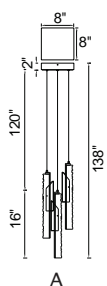

VALIRA

A 

B 

C

D

No.	Model	Watt	Delivered Lumens	Finish	Glass	Dimmable with ELV dimmer(not included) Maximum Cable Length 120"
A	1586P8-3-624	30W	1560	Brass	Clear	Color Temp 3000K
B	1586P12-5-624	50W	2600	Brass	Clear	CRI(Ra) >90
C	1586W5-1-624	10W	520	Brass	Clear	Dimming 100%-10%
D	1586W36-3-624	30W	1560	Brass	Clear	Rated Life 50000 hours