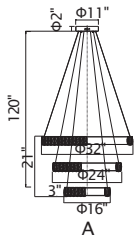

MADÉLINE

A

B

C 

No.	Model	Watt	Delivered Lumens	Finish	Crystal	
A	1044P32-601-R-3C	140W	7280	Chrome	Clear Crystal	Dimmable with ELV dimmer(not included) Maximum Cable Length 120" Color Temp 4000K CRI(Ra) >80 Dimming 100%-10% Rated Life 50000 hours
B	1044P32-601-R-2C-B	100W	5200	Chrome	Clear Crystal	
C	1044P32-601-R-1C	72W	3744	Chrome	Clear Crystal	