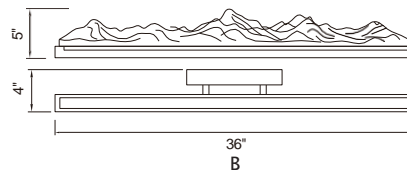

No.	Model	Watt	Delivered Lumens	Finish	Polyresin	Dimmable with ELV dimmer(not included)	CCT	CRI(Ra)	Dimming	Rated Life
A	1601W26-101	18W	936	Black	Clear		3000,4000,5000K	>90	100%-10%	50000 hours
B	1601W36-101	18W	936	Black	Clear