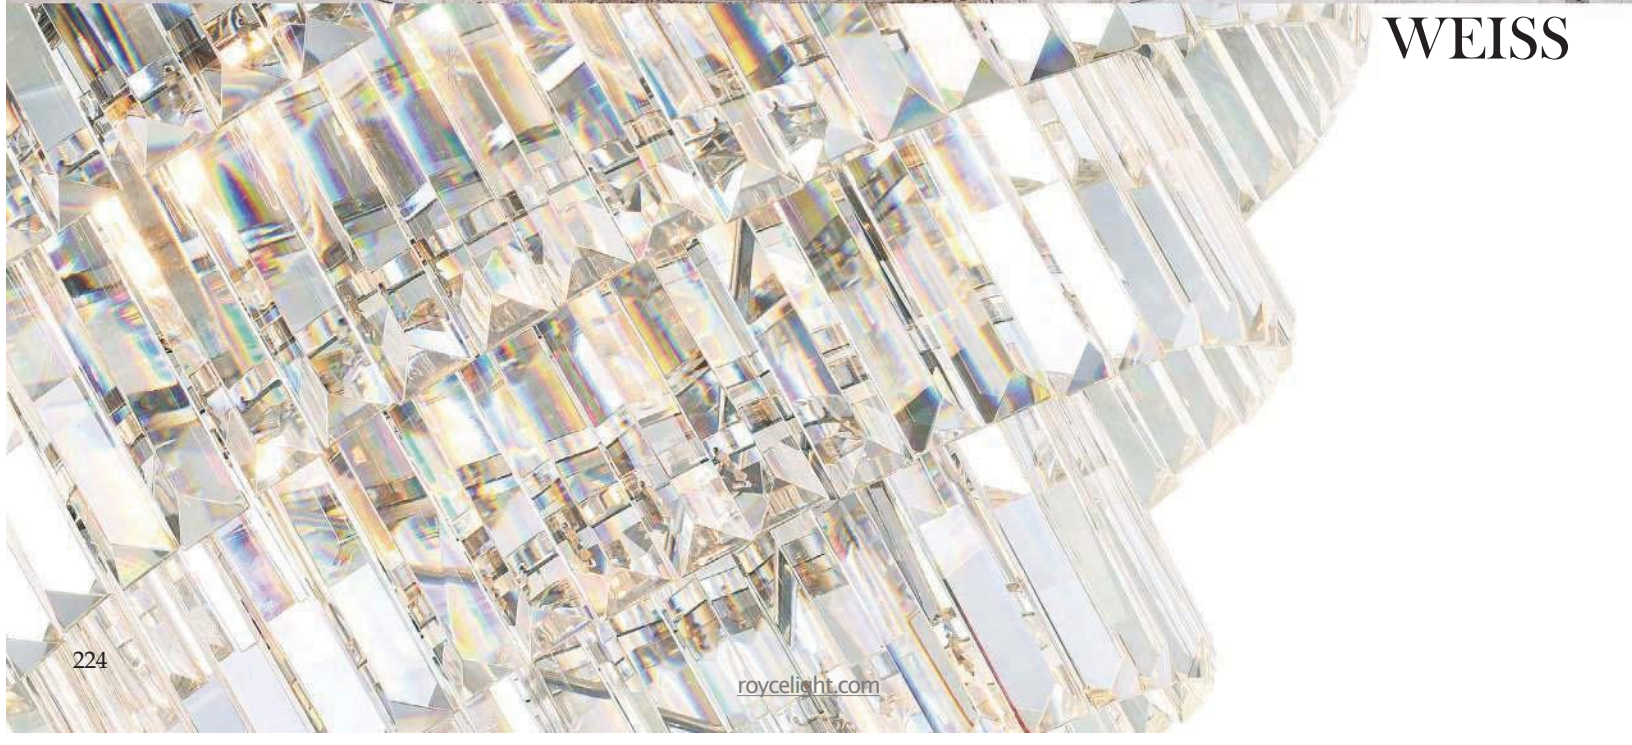

A

B

C

A

B

C

No.	Model	Watt	Bulbs	Finish	Crystal
A	9957P30-6-101	MAX60W	6×E12	Black	Clear Crystal
B	9957P20-4-101	MAX60W	4×E12	Black	Clear Crystal
C	9957P42-12-101	MAX60W	12×E12	Black	Clear Crystal

WEISS