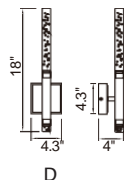

D

No.	Model	Watt	Delivered Lumens	Finish	Acrylic	Dimmable with ELV dimmer(not included) Maximum Cable Length 120" Color Temp 3000K CRI(Ra) >80 Dimming 100%-10% Rated Life 50000 hours
A	1703P48-18-602-RC	32W	1664	Satin Gold	Clear Bubble	
B	1703W26-602	6W	312	Satin Gold	Clear Bubble	
C	1703P48-12-602-RC	45W	2340	Satin Gold	Clear Bubble	
D	1703W5-602	3W	156	Satin Gold	Clear Bubble