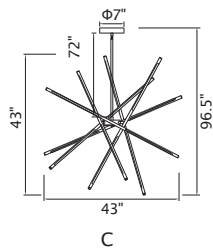

No.	Model	Watt	Delivered Lumens	Finish	Acrylic
A	1375P31-6-602	20W	1040	Satin Gold	Frosted
B	1375W24-1-602	3W	156	Satin Gold	Frosted
C	1375P43-6-602	27W	1404	Satin Gold	Frosted

Dimmable with ELY dimmer(not included)
Color Temp 3000K
CRI(Ra) >80
Dimming 100%-10%
Rated Life 50000 hours