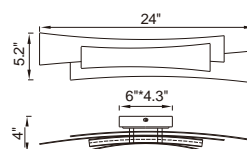

B

No.	Model	Watt	Delivered Lumens	Finish	Dimmable with ELV dimmer(not included)
A	1698W36-624	18W	936	Brass	Maximum Cable Length 120" CCT 3000,4000,5000K CRI(Ra) >90 Dimming 100%-10% Rated Life 50000 hours
B	1698W24-624	9W	468	Brass