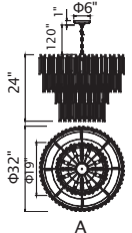

No.	Model	Watt	Bulbs	Finish	Crystal
A	1112P32-12-169	MAX60W	12×E12	Medallion Gold	Clear
B	1112P40-34-169	MAX60W	34×E12	Medallion Gold	Clear