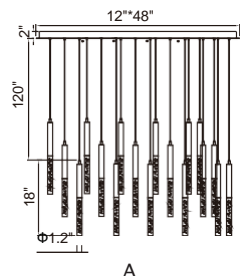

A

No.	Model	Watt	Delivered Lumens	Finish	Acrylic	Dimmable with ELV dimmer(not included) Maximum Cable Length 120" Color Temp 3000K CRI(Ra) >80 Dimming 100%-10% Rated Life 50000 hours
A	1703P48-18-602-RC	32W	1664	Satin Gold	Clear Bubble	
B	1703W26-602	6W	312	Satin Gold	Clear Bubble	
C	1703P48-12-602-RC	45W	2340	Satin Gold	Clear Bubble	
D	1703W5-602	3W	156	Satin Gold	Clear Bubble