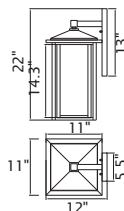

C

No.	Model	Watt	Bulbs	Finish	Glass
A	0417P9-1-101	MAX60	1×E26	Black	Clear
B	0417PT9-1-101	MAX60	1×E26	Black	Clear
C	0417W11-1-101	MAX60	1×E26	Black	Clear
D	0417W9-1-101	MAX60	1×E26	Black	Clear
E	0417W7-1-101	MAX60	1×E26	Black	Clear