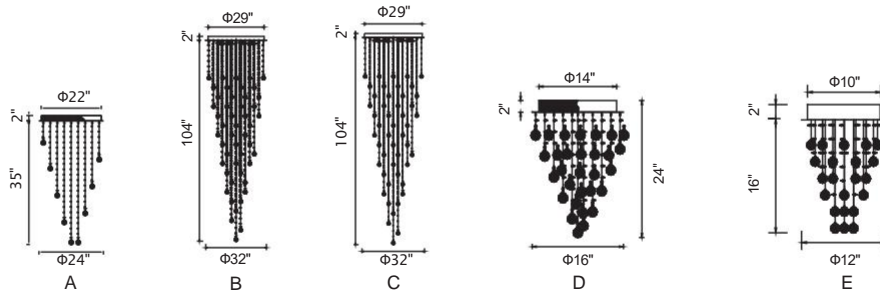

A 

No.	Model	Watt	Bulbs	Finish	Crystal
A	6629C26C	MAX35W	10×GU10	Chrome 	Clear Crystal

RAIN DROP

A 

B 

C 

D

E