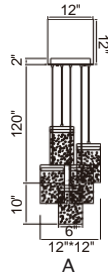

No.	Model	Watt	Delivered Lumens	Finish	Glass	Dimmable with ELV dimmer(not included) Maximum Cable Length 120" Color Temp 3000K CRI(Ra) >90 Dimming 100%-10% Rated Life 50000 hours
A	1587P12-5-101	55W	2860	Black	Clear	
B	1587P6-1-101	10W	520	Black	Clear	
C	1587W20-2-101	20W	1040	Black	Clear