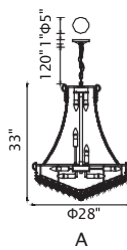

No.	Model	Watt	Bulbs	Finish	Crystal
A	8001P28G	MAX60W	18×E12	Gold	Clear Crystal
B	8001P24G	MAX60W	17×E12	Gold	Clear Crystal