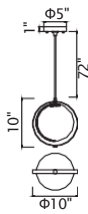

C

No.	Model	Watt	Finish	Glass
A	1153P24-6-169	6xLED G9xMAX 7W	Medallion Gold	Frosted
B	1153W9-1-169	1xLED G9xMAX 7W	Medallion Gold	Frosted
C	1153P10-1-169	1xLED G9xMAX 7W	Medallion Gold	Frosted
D	1153W10-1-169	1xLED G9xMAX 7W	Medallion Gold	Frosted
E	1153T10-1-169	1xLED G9xMAX 7W	Medallion Gold	Frosted
F	1153P16-3-169	3xLED G9xMAX 7W	Medallion Gold	Frosted

Bulbs are not included