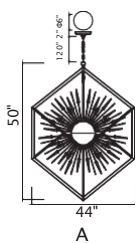

No.	Model	Watt	Bulbs	Finish	Crystal
A	1178P44-20-601	MAX40W	20xG9	Chrome+Black	Clear
B	1178P22-6-601	MAX40W	6xG9	Chrome+Black	Clear