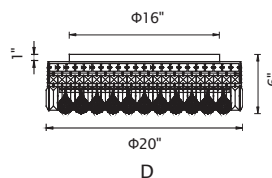

COLOSSEUM

A 

B 

No.	Model	Watt	Bulbs	Finish	Crystal
A	8005C14C-R	MAX60W	4×E12	Chrome 	Clear Crystal
B	8005C16C-R	MAX60W	5×E12	Chrome 	Clear Crystal

A 

B 

C

D