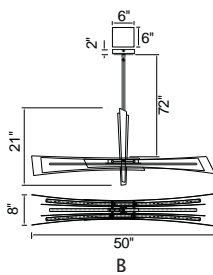

No.	Model	Watt	Delivered Lumens	Finish	Dimmable with CCT	ELV dimmer(not included)
A	1717P72-101	45W	2340	Black	>90	3000,4000,5000K
B	1717P50-101	30W	1560	Black	100%-10%	50000 hours