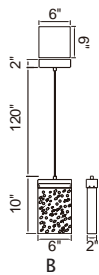

LAVA

A 

B

C

No.	Model	Watt	Delivered Lumens	Finish	Glass	Dimmable with ELV dimmer(not included) Maximum Cable Length 120" Color Temp 3000K CRI(Ra) >90 Dimming 100%-10% Rated Life 50000 hours
A	1587P12-5-101	55W	2860	Black	Clear	
B	1587P6-1-101	10W	520	Black	Clear	
C	1587W20-2-101	20W	1040	Black	Clear	