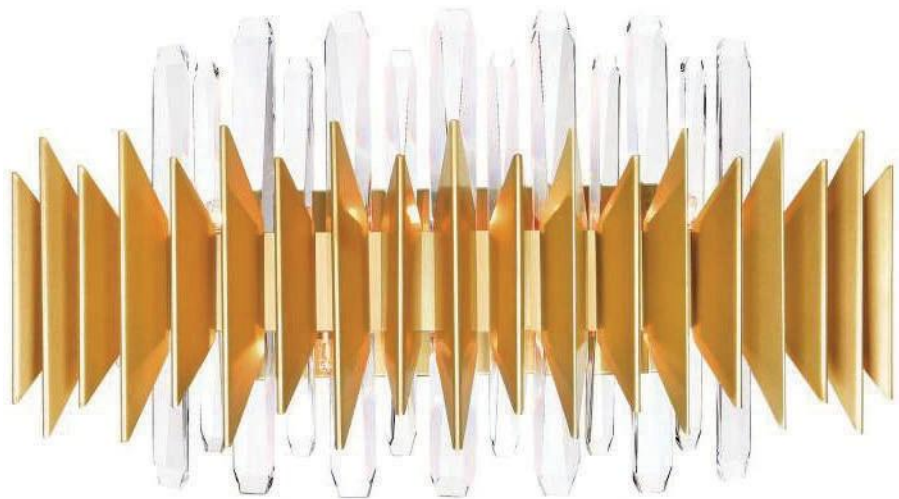

CITYSCAPE

A 

No.	Model	Watt	Bulbs	Finish	Crystal
A	1247P39-20-602-O	MAX40W	20xG9	Satin Gold 	Clear

A 

B 

No.	Model	Watt	Bulbs	Finish	Crystal
A	1247W13-5-602	MAX40W	5×G9	Satin Gold 	Clear
B	1247W24-7-602	MAX40W	7×G9	Satin Gold 	Clear