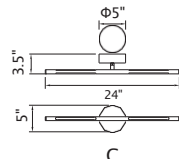

C

No.	Model	Watt	Delivered Lumens	Finish	Acrylic	Dimmable with Color Temp CRI(Ra) Dimming Rated Life	ELV dimmer(not included) 3000K ≥80 100%-10% 50000 hours
A	1375P43-6-101	27W	1404	Black	Frosted		
B	1375P31-6-101	20W	1040	Black	Frosted		
C	1375W24-1-101	3W	156	Black	Frosted