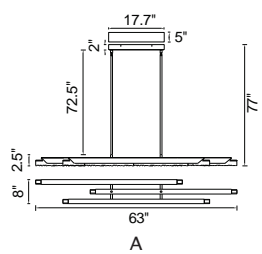

No.	Model	Watt	Delivered Lumens	Finish	Glass	Dimmable with ELV dimmer(not included) Maximum Cable Length 120" Color Temp 3000K CRI(Ra) >90 Dimming 1.00%-10% Rated Life 50000 hours
A	1586P60-3-101	90W	4680	Black	Clear	
B	1586W36-3-101	30W	1560	Black	Clear	
C	1586P48-101	30W	1560	Black	Clear	
D	1586W5-1-101	10W	520	Black	Clear