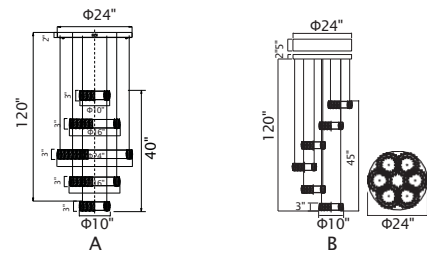

B

No.	Model	Watt	Delivered Lumens	Finish	Crystal	Dimmable with ELV dimmer(not included) Maximum Cable Length 120" Color Temp 4000K CRI(Ra) >80 Dimming 100%-10% Rated Life 50000 hours
A	1044P24-601-R-5C	100W	5200	Chrome	Clear Crystal	
B	1044P24-601-R-6C	72W	3744	Chrome	Clear Crystal