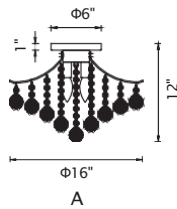

B 

No.	Model	Watt	Bulbs	Finish	Crystal
A	8012P24G	MAX60W	10×E12	Gold 	Clear Crystal
B	8012P20G	MAX60W	8×E12	Gold 	Clear Crystal

B 

A 

C 

No.	Model	Watt	Bulbs	Finish	Crystal
A	8012C16C	MAX60W	4×E12	Chrome 	Clear Crystal
B	8012C12C	MAX60W	3×E12	Chrome 	Clear Crystal
C	8012C20C	MAX60W	6×E12	Chrome 	Clear Crystal