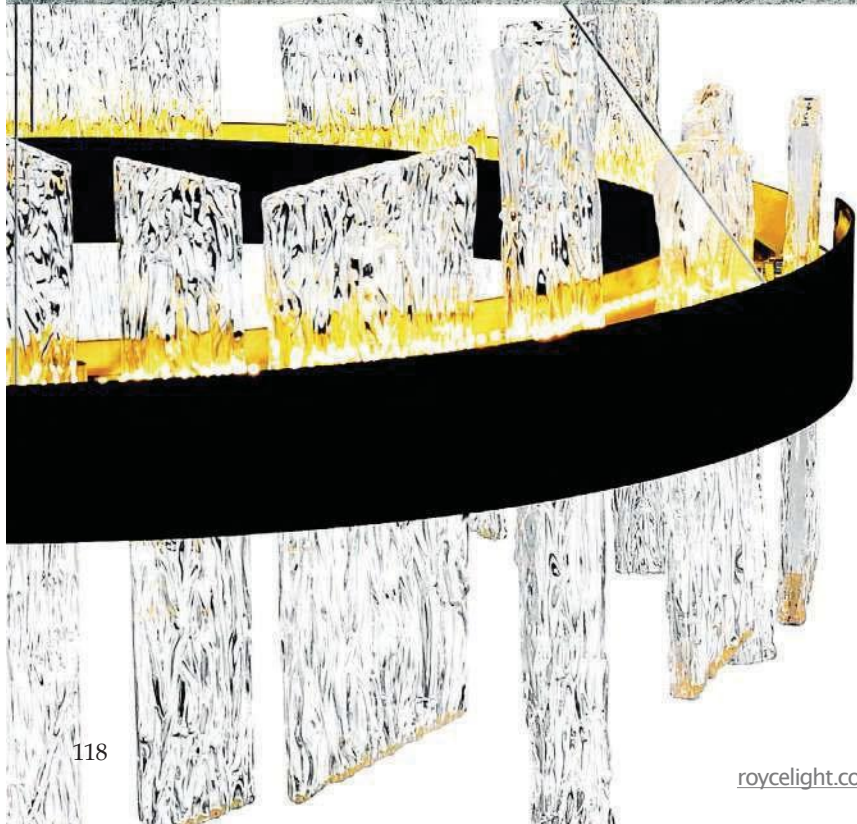

GUADIANA

GUADIANA

A 

No.	Model	Watt	Delivered Lumens	Finish	Glass	Dimmable with ELV dimmer(not included)
A	1246P32-101	48W	2496	Black+Satin Gold 	Clear	Maximum Cable Length 120" Color Temp 3000K CRI(Ra) >90 Dimming 100%-10% Rated Life 50000 hours