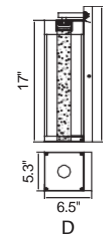

D

No.	Model	Watt	Delivered Lumens	Finish	Crystal		
A	1696PT5-1-101	10W	520	Black	Clear		
B	1696P5-1-101	6W	312	Black	Clear		
C	1696W5-1-101-E	10W	520	Black	Clear	Color Temp	3000K
D	1696W5-1-101-C	6W	312	Black	Clear	CRI(Ra)	>80
E	1696W5-1-101-A	6W	312	Black	Clear	Rated Life	50000 hours

Outdoor