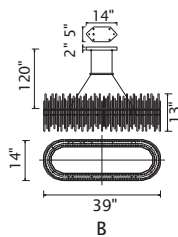

No.	Model	Watt	Delivered Lumens	Finish	Crystal	Dimmable with ELV dimmer(not included) Maximum Cable Length 120" Color Temp 3000K CRI(Ra) >90 Dimming 100%-10% Rated Life 50000 hours
A	1063P47-169-RC	85W	4420	Medallion Gold	Clear Crystal	
B	1063P39-169-RC	65W	3380	Medallion Gold	Clear Crystal