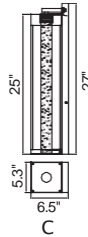

C

No.	Model	Watt	Delivered Lumens	Finish	Crystal		
A	1696PT5-1-101	10W	520	Black	Clear		
B	1696P5-1-101	6W	312	Black	Clear		
C	1696W5-1-101-E	10W	520	Black	Clear	Color Temp	3000K
D	1696W5-1-101-C	6W	312	Black	Clear	CRI(Ra)	>80
E	1696W5-1-101-A	6W	312	Black	Clear	Rated Life	50000 hours

Outdoor