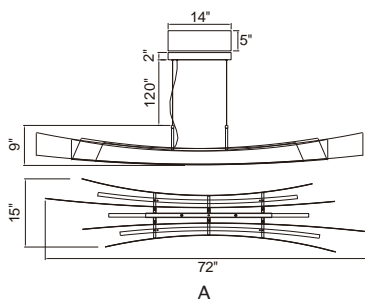

No.	Model	Watt	Delivered Lumens	Finish	Dimmable with ELV dimmer(not included)
A	1698P72-624	36W	1872	Brass	Maximum Cable Length 120" CCT 3000,4000,5000K CRI(Ra) >90 Dimming 100%-10% Rated Life 50000 hours