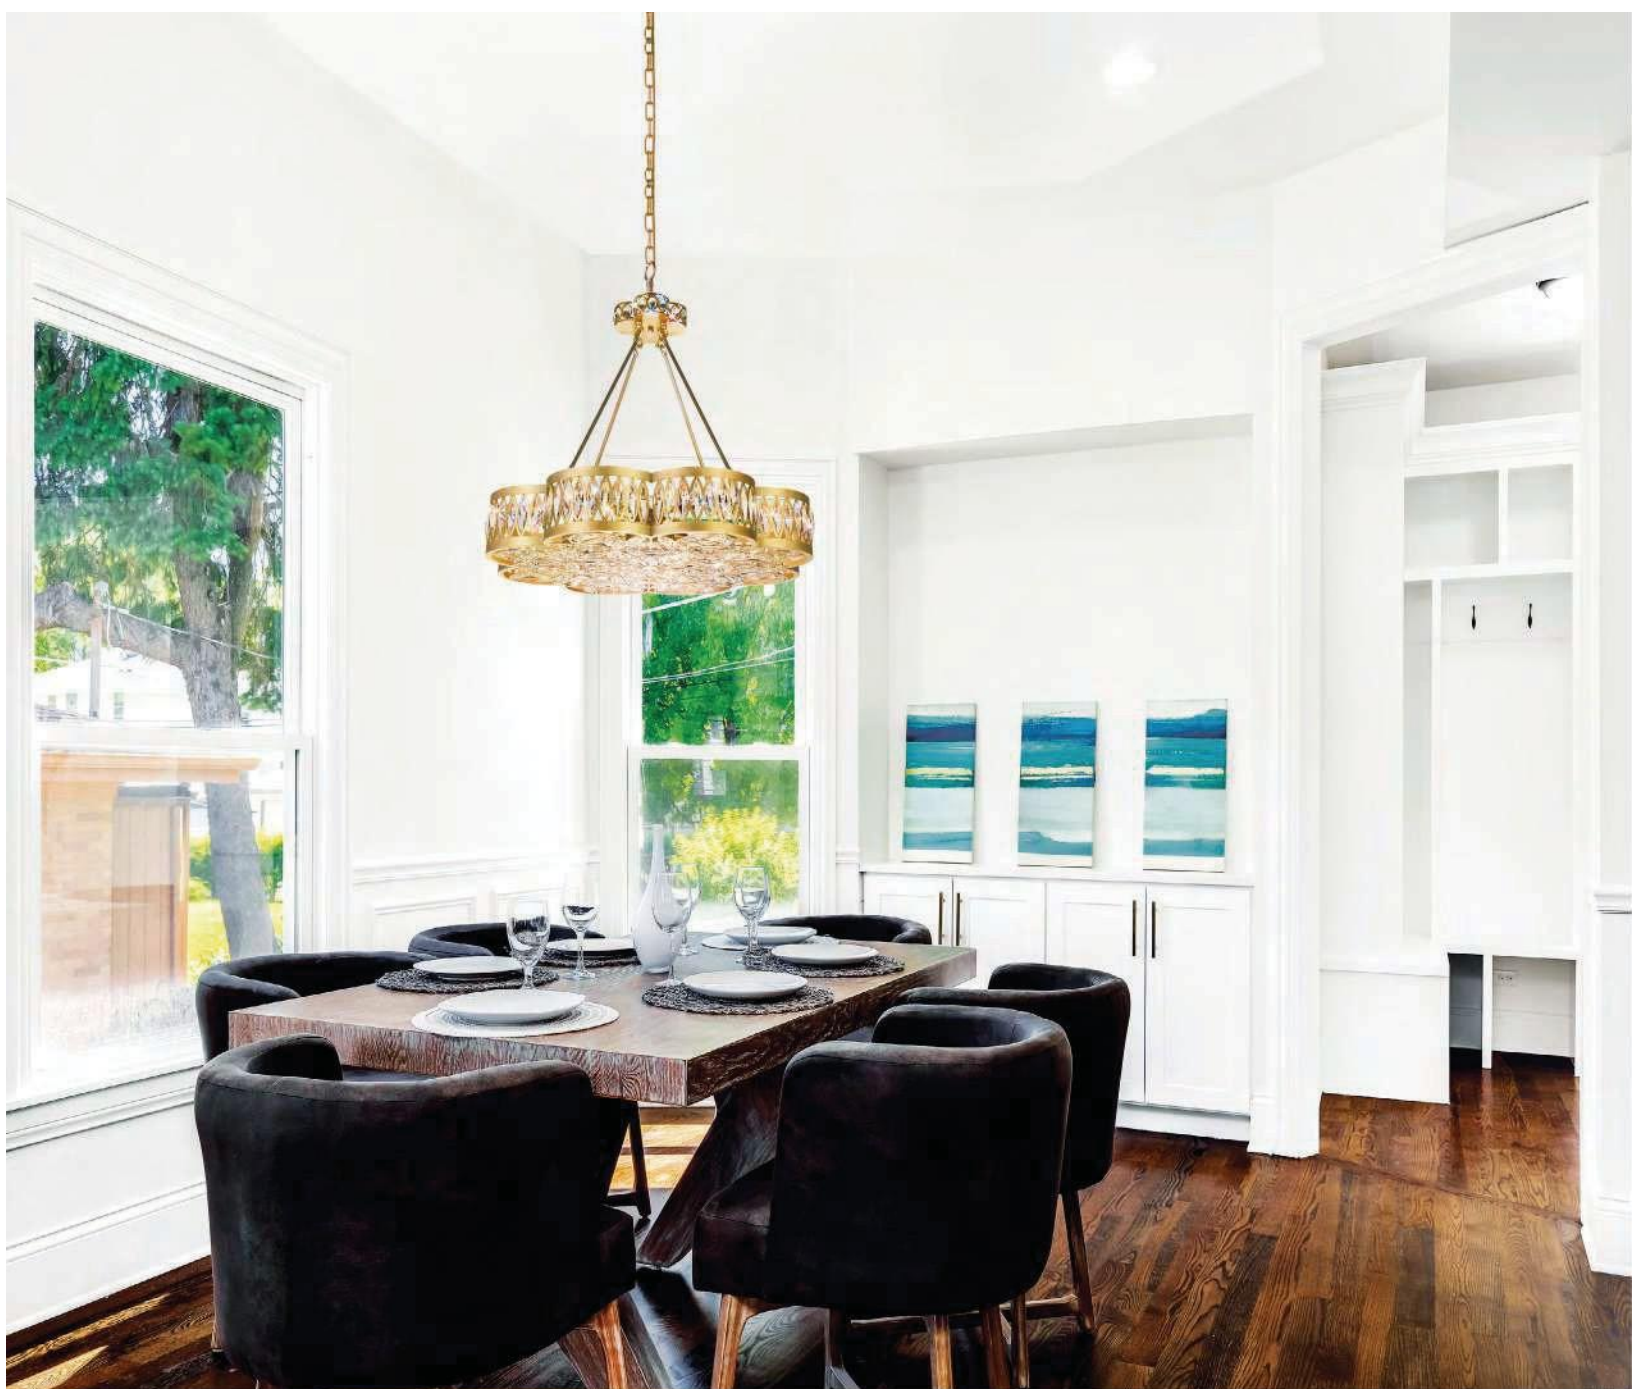

A 

VERONIQUE

B

C

No.	Model	Watt	Bulbs	Finish	Crystal
A	1057P40-16-601	MAX40W	16xG9	Chrome	Clear Crystal
B	1057P24-8-601	MAX40W	8xG9	Chrome	Clear Crystal
C	1057P32-12-601	MAX40W	12xG9	Chrome	Clear Crystal

NOVA