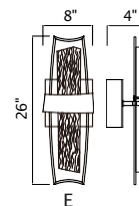

E

No.	Model	Watt	Delivered Lumens	Finish	Glass
A	1246P32-602	48W	2496	Satin Gold	Clear
B	1246P24-602-A	35W	1820	Satin Gold	Clear
C	1246P39-602	38W	1976	Satin Gold	Clear
D	1246W5-602	5W	260	Satin Gold	Clear
E	1246W8-602	10W	520	Satin Gold	Clear

Dimmable with ELV dimmer(not included)
Maximum Cable Length 120"
CRI/Ra Temp 3000K
Dimming 100%-10%
Rated Life 50000 hours