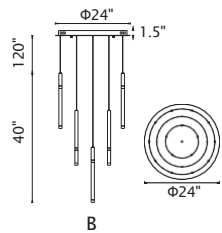

A 

FLUTE

B 

A

B

No.	Model	Watt	Delivered Lumens	Finish	Acrylic	Dimmable with ELV dimmer(not included)
A	1262P30-54-101	142	7384	Black 	Frosted	Maximum Cable Length 120"
B	1262P24-16-101	48	2496	Black 	Frosted	Color Temp 3000K
						CRI(Ra) >80
						Dimming 100%-10%
						Rated Life 50000 hours