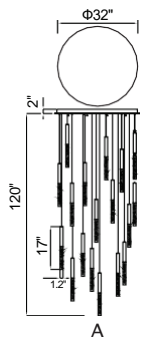

A

No.	Model	Watt	Delivered Lumens	Finish	Acrylic	Dimmable with ELV dimmer(not included)
A	1703P32-45-101	90W	4680	Black	Clear Bubble	Maximum Cable Length 120"
B	1703P48-18-101-RC	32W	1664	Black	Clear Bubble	Color Temp 3000K
C	1703W5-101	3W	156	Black	Clear Bubble	CRI(Ra) >80
D	1703W26-101	6W	312	Black	Clear Bubble	Dimming 100%-10%
						Rated Life 50000 hours