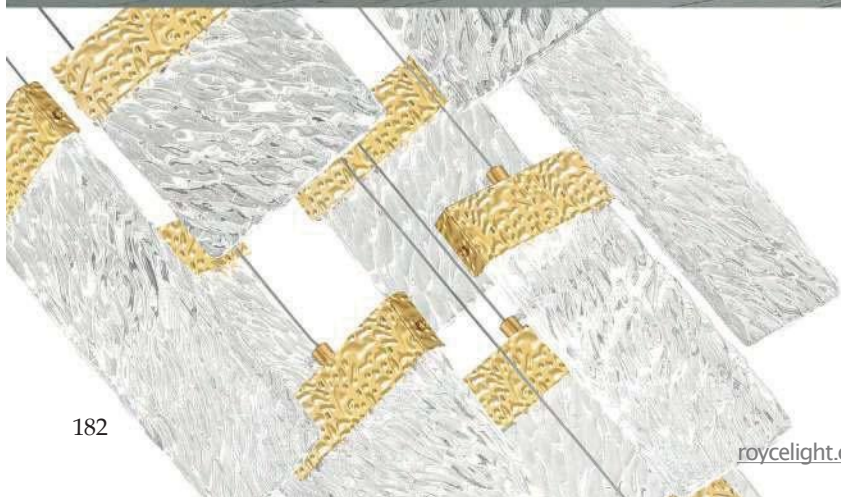

CAROLINA

LED

A 

B 

No.	Model	Watt	Delivered Lumens	Finish	Glass	Dimmable with ELV dimmer(not included) Maximum Cable Length 120" Color Temp 3000K CRI(Ra) >80 Dimming 100%-10% Rated Life 50000 hours
A	1090P20-10-620	85W	4420	Gold Leaf 	Clear Glass	
B	1090P16-6-620	50W	2600	Gold Leaf 	Clear Glass	