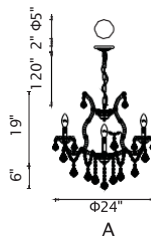

A 

No.	Model	Watt	Bulbs	Finish	Crystal
A	8311P32C-19	MAX60W	19×E12	Chrome 	Clear Crystal

A 

No.	Model	Watt	Bulbs	Finish	Crystal
A	8311P30C-13	MAX60W	13×E12	Chrome 	Clear Crystal

MARIA THERESA

A 

No.	Model	Watt	Bulbs	Finish	Crystal
A	8311P24C-9	MAX60W	9×E12	Chrome 	Clear Crystal