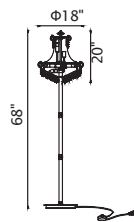

A B

No.	Model	Watt	Bulbs	Finish	Crystal
A	8001F18C	MAX60W	8×E12	Chrome	Clear Crystal
B	8001F18G	MAX60W	8×E12	Gold	Clear Crystal
C	8001T14C	MAX60W	6×E12	Chrome	Clear Crystal