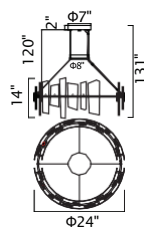

A

No.	Model	Watt	Delivered Lumens	Finish	Glass	
A	1246P24-101-A	35W	1820	Black+Satin Gold	Clear	Dimmable with ELV dimmer(not included) Maximum Cable Length 120" Color Temp 3000K CRI(Ra) >90 Dimming 100%-10% Rated Life 50000 hours
B	1246W8-101	10W	520	Black+Satin Gold	Clear	
C	1246W5-101	5W	260	Black+Satin Gold	Clear	
D	1246P39-101	38W	1976	Black+Satin Gold	Clear