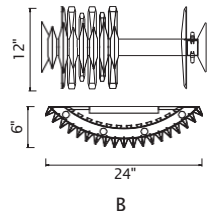

No.	Model	Watt	Bulbs	Finish	Crystal
A	1247W13-5-602	MAX40W	5×G9	Satin Gold	Clear
B	1247W24-7-602	MAX40W	7×G9	Satin Gold	Clear