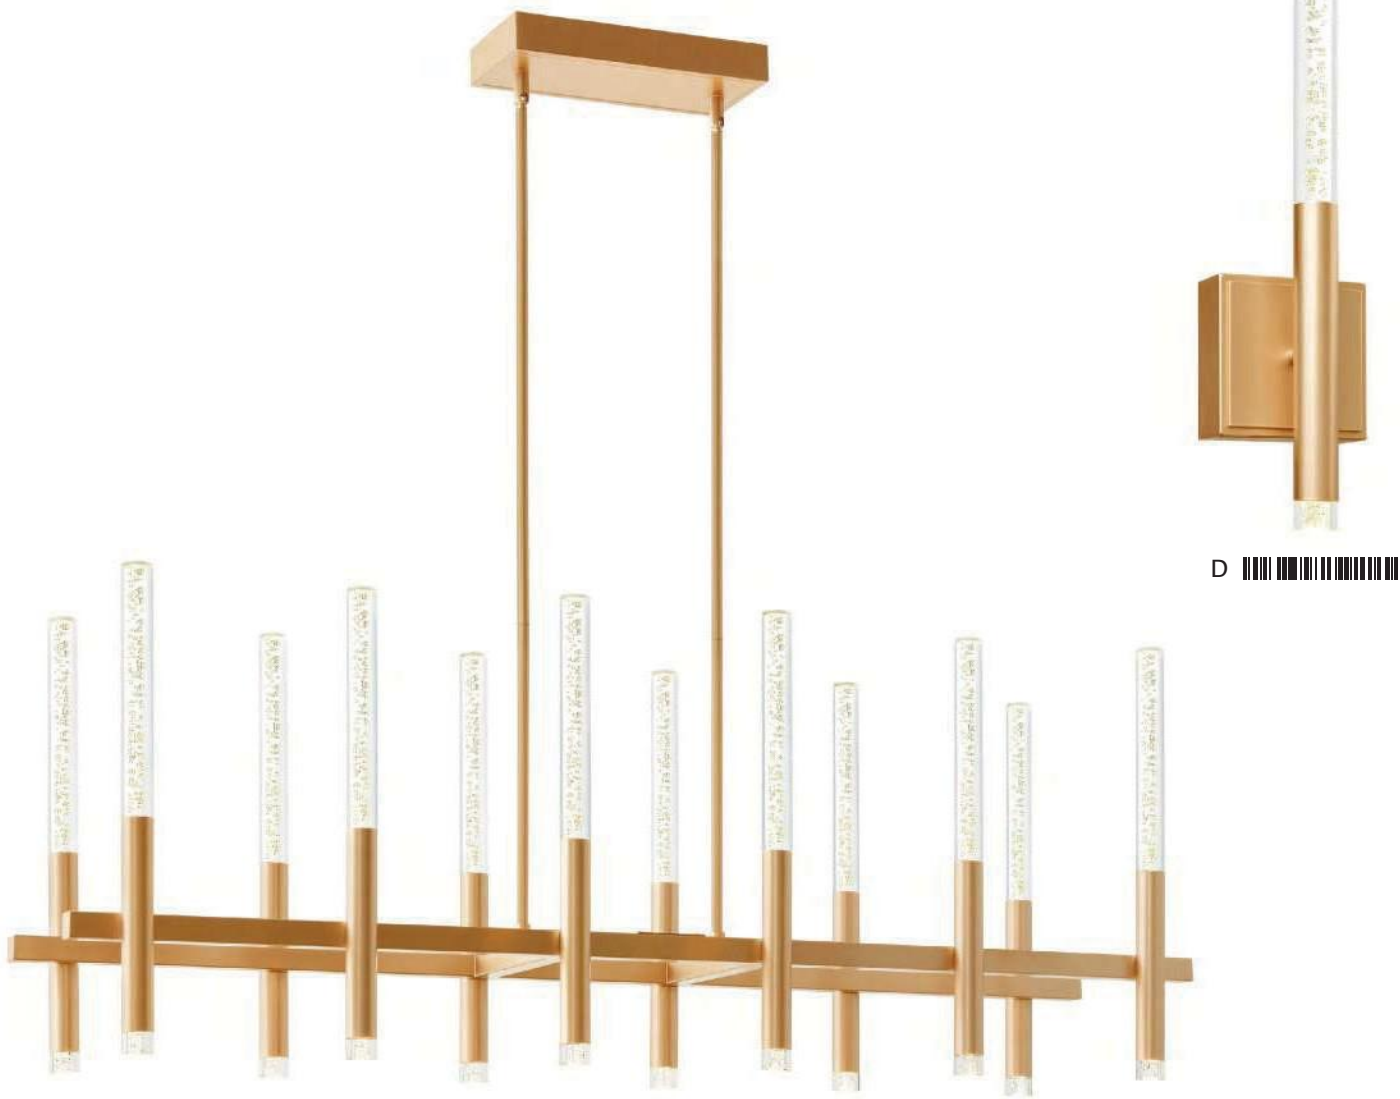

C

D

No.	Model	Watt	Delivered Lumens	Finish	Acrylic	Dimmable with ELV dimmer(not included) Maximum Cable Length 120" Color Temp 3000K CRI(Ra) >80 Dimming 100%-10% Rated Life 50000 hours
A	1703P48-18-602-RC	32W	1664	Satin Gold	Clear Bubble	
B	1703W26-602	6W	312	Satin Gold	Clear Bubble	
C	1703P48-12-602-RC	45W	2340	Satin Gold	Clear Bubble	
D	1703W5-602	3W	156	Satin Gold	Clear Bubble