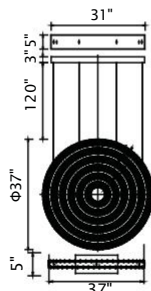

A1

No.	Model	Watt	Delivered Lumens	Finish	Crystal	Dimmable with ELV dimmer(not included) Maximum Cable Length 120" Color Temp 4000K CRI(Ra) >80 Dimming 1 00%-10% Rated Life 50000 hours
A	1046P37-6-601	150W	7800	Chrome	Clear Crystal