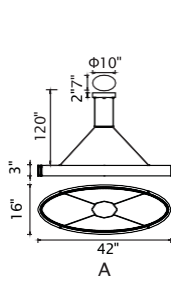

A

No.	Model	Watt	Delivered Lumens	Finish	Crystal	Dimmable with ELV dimmer(not included) Maximum Cable Length 120" Color Temp 3000K CRI(Ra) >80 Dimming 100%-10% Rated Life 50000 hours
A	1040P42-101-O	80W	4160	Matte Black	Clear Crystal	
B	1040P26-101	45W	2340	Matte Black	Clear Crystal	
C	1040P20-101	35W	1820	Matte Black	Clear Crystal