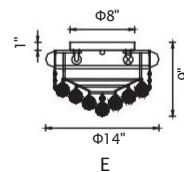

No.	Model	Watt	Bulbs	Finish	Crystal
A	8001C24C	MAX60W	13×E12	Chrome	Clear Crystal
B	8001C18C	MAX60W	5×E12	Chrome	Clear Crystal
C	8001C12C	MAX60W	3×E12	Chrome	Clear Crystal
D	8001C20C	MAX60W	8×E12	Chrome	Clear Crystal
E	8001C14C	MAX60W	4×E12	Chrome	Clear Crystal