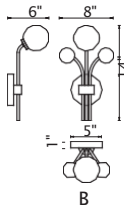

No.	Model	Watt	Finish	Glass
A	1125P16-8-268	8×LED G9×MAX 7W	Sun Gold	Frosted
B	1125W8-1-268	1×LED G9×MAX 7W	Sun Gold	Frosted
C	1125C24-9-268	9×LED G9×MAX 7W	Sun Gold	Frosted
D	1125C16-4-268	4×LED G9×MAX 7W	Sun Gold	Frosted

Bulbs are not included