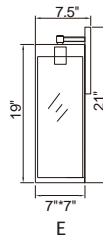

E

No.	Model	Watt	Bulbs	Finish	Glass
A	1695P8-4-101	MAX60	4xE12	Black	Clear
B	1695PT6-1-101	MAX60	1xE26	Black	Clear
C	1695P7-1-101	MAX60	1xE26	Black	Clear
D	1695W8-4-101	MAX60	4xE12	Black	Clear
E	1695W7-1-101	MAX60	1xE26	Black	Clear
F	1695W6-1-101	MAX60	1xE26	Black	Clear

Outdoor