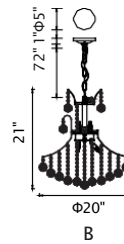

No.	Model	Watt	Bulbs	Finish	Crystal
A	8012P24G	MAX60W	10×E12	Gold	Clear Crystal
B	8012P20G	MAX60W	8×E12	Gold	Clear Crystal