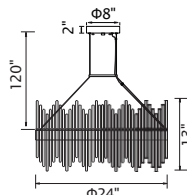

GENEVIEVE

A 

B 

C 

A

B

C

No.	Model	Watt	Delivered Lumens	Finish	Crystal	Dimmable with ELV dimmer(not included) Maximum Cable Length 120"
A	1063P32-169	70W	3640	Medallion Gold 	Clear Crystal	Color Temp 3000K CRI(Ra) >90
B	1063P24-169	50W	2600	Medallion Gold 	Clear Crystal	Dimming 100%-10%
C	1063P16-169	35W	1820	Medallion Gold 	Clear Crystal	Rated Life 50000 hours