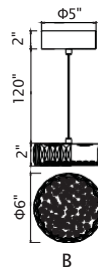

No.	Model	Watt	Delivered Lumens	Finish	Crystal	Dimmable with ELV dimmer(not included)
A	5613C20ST-R	34W	1768	Stainless Steel	Clear Crystal	Color Temp 4000K CRI(Ra) > 80
B	5626P6-1-601	4W	208	Chrome	Clear Crystal	Dimming 100%-10%
C	5638T9ST	18W	936	Chrome	Clear Crystal	Rated Life 50000 hours