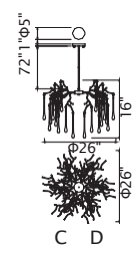

No.	Model	Watt	Bulbs	Finish	Crystal
A	1094P26-12-620	MAX40	12×G9	Gold Leaf 	Clear
B	1094W11-3-620	MAX40	3×G9	Gold Leaf 	Clear
C	1094W10-2-620	MAX40	2×G9	Gold Leaf 	Clear

ANITA

A 

B 

C

D

No.	Model	Watt	Bulbs	Finish	Crystal
A	1094P47-10-101	MAX40W	10×G9	Black	Clear Crystal
B	1094P47-10-620	MAX40W	10×G9	Gold Leaf	Clear Crystal
C	1094P26-6-101	MAX40W	6×G9	Black	Clear Crystal
D	1094P26-6-620	MAX40W	6×G9	Gold Leaf	Clear Crystal