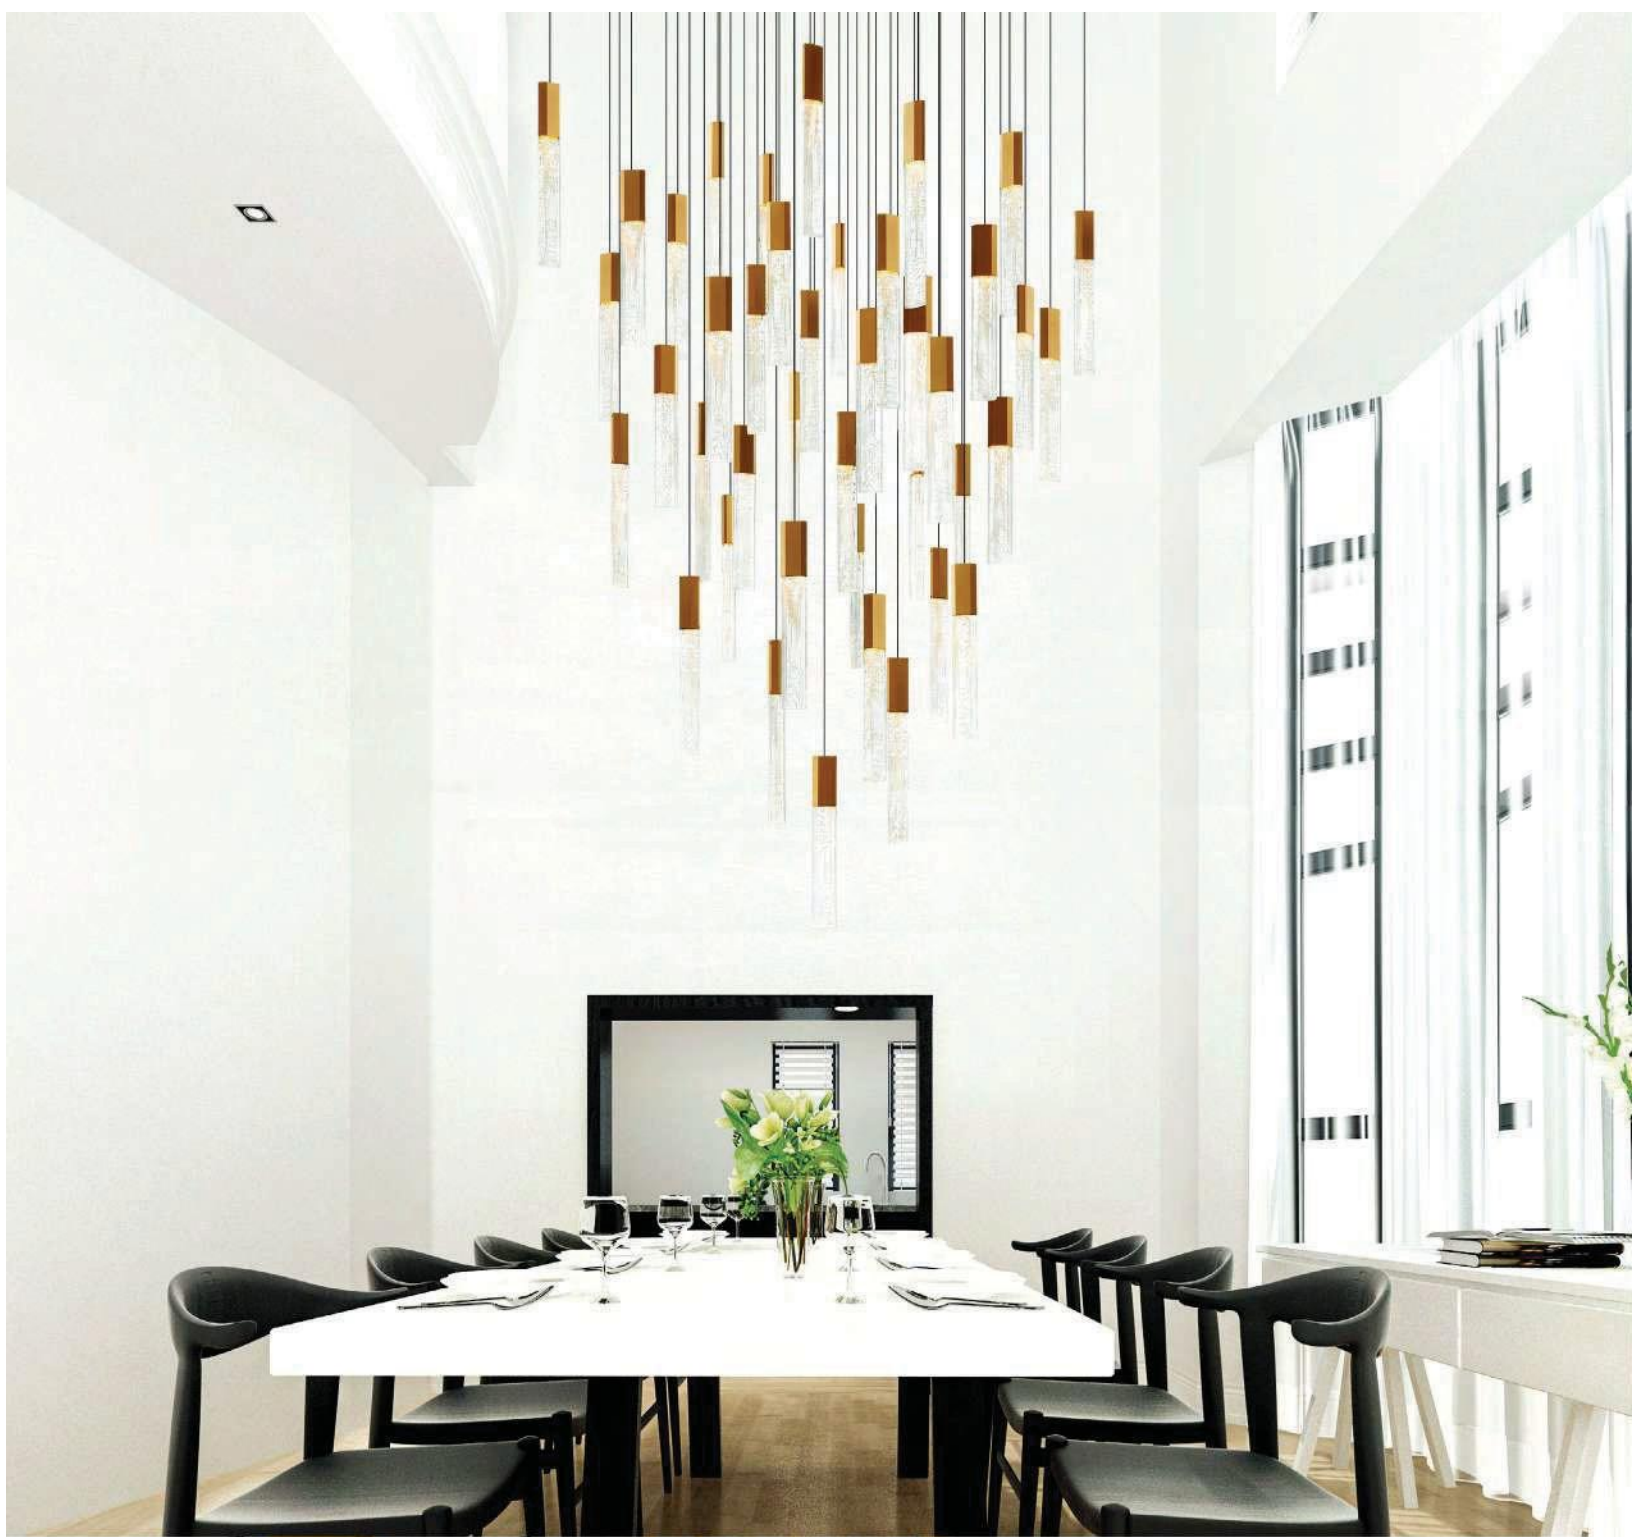

GRETA

GRETA

A 

No.	Model	Watt	Delivered Lumens	Finish	Glass	Dimmable with ELV dimmer(not included) Maximum Cable Length 120"
A	1589P36-41-624	190W	9880	Brass 	Clear	Color Temp 3000K CRI(Ra) >90 Dimming 100%-10% Rated Life 50000 hours