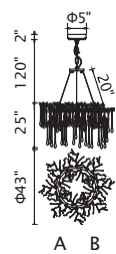

Dimmable with ELV dimmer(not included)
 Maximum Cable Length 120"
 CRI/Ra Temp 3000K
 Dimming 100%-10%
 Rated Life 50000 hours

A 

ANITA

B 

No.	Model	Watt	Bulbs	Finish	Crystal
A	1094P43-12-101	MAX40W	12×G9	Black 	Clear
B	1094P43-12-620	MAX40W	12×G9	Gold Leaf 	Clear