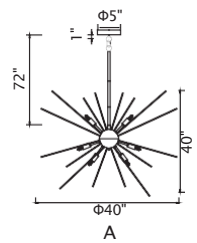

A

No.	Model	Watt	Bulbs	Finish
A	1034P40-14-101	MAX40	14×G9	Black