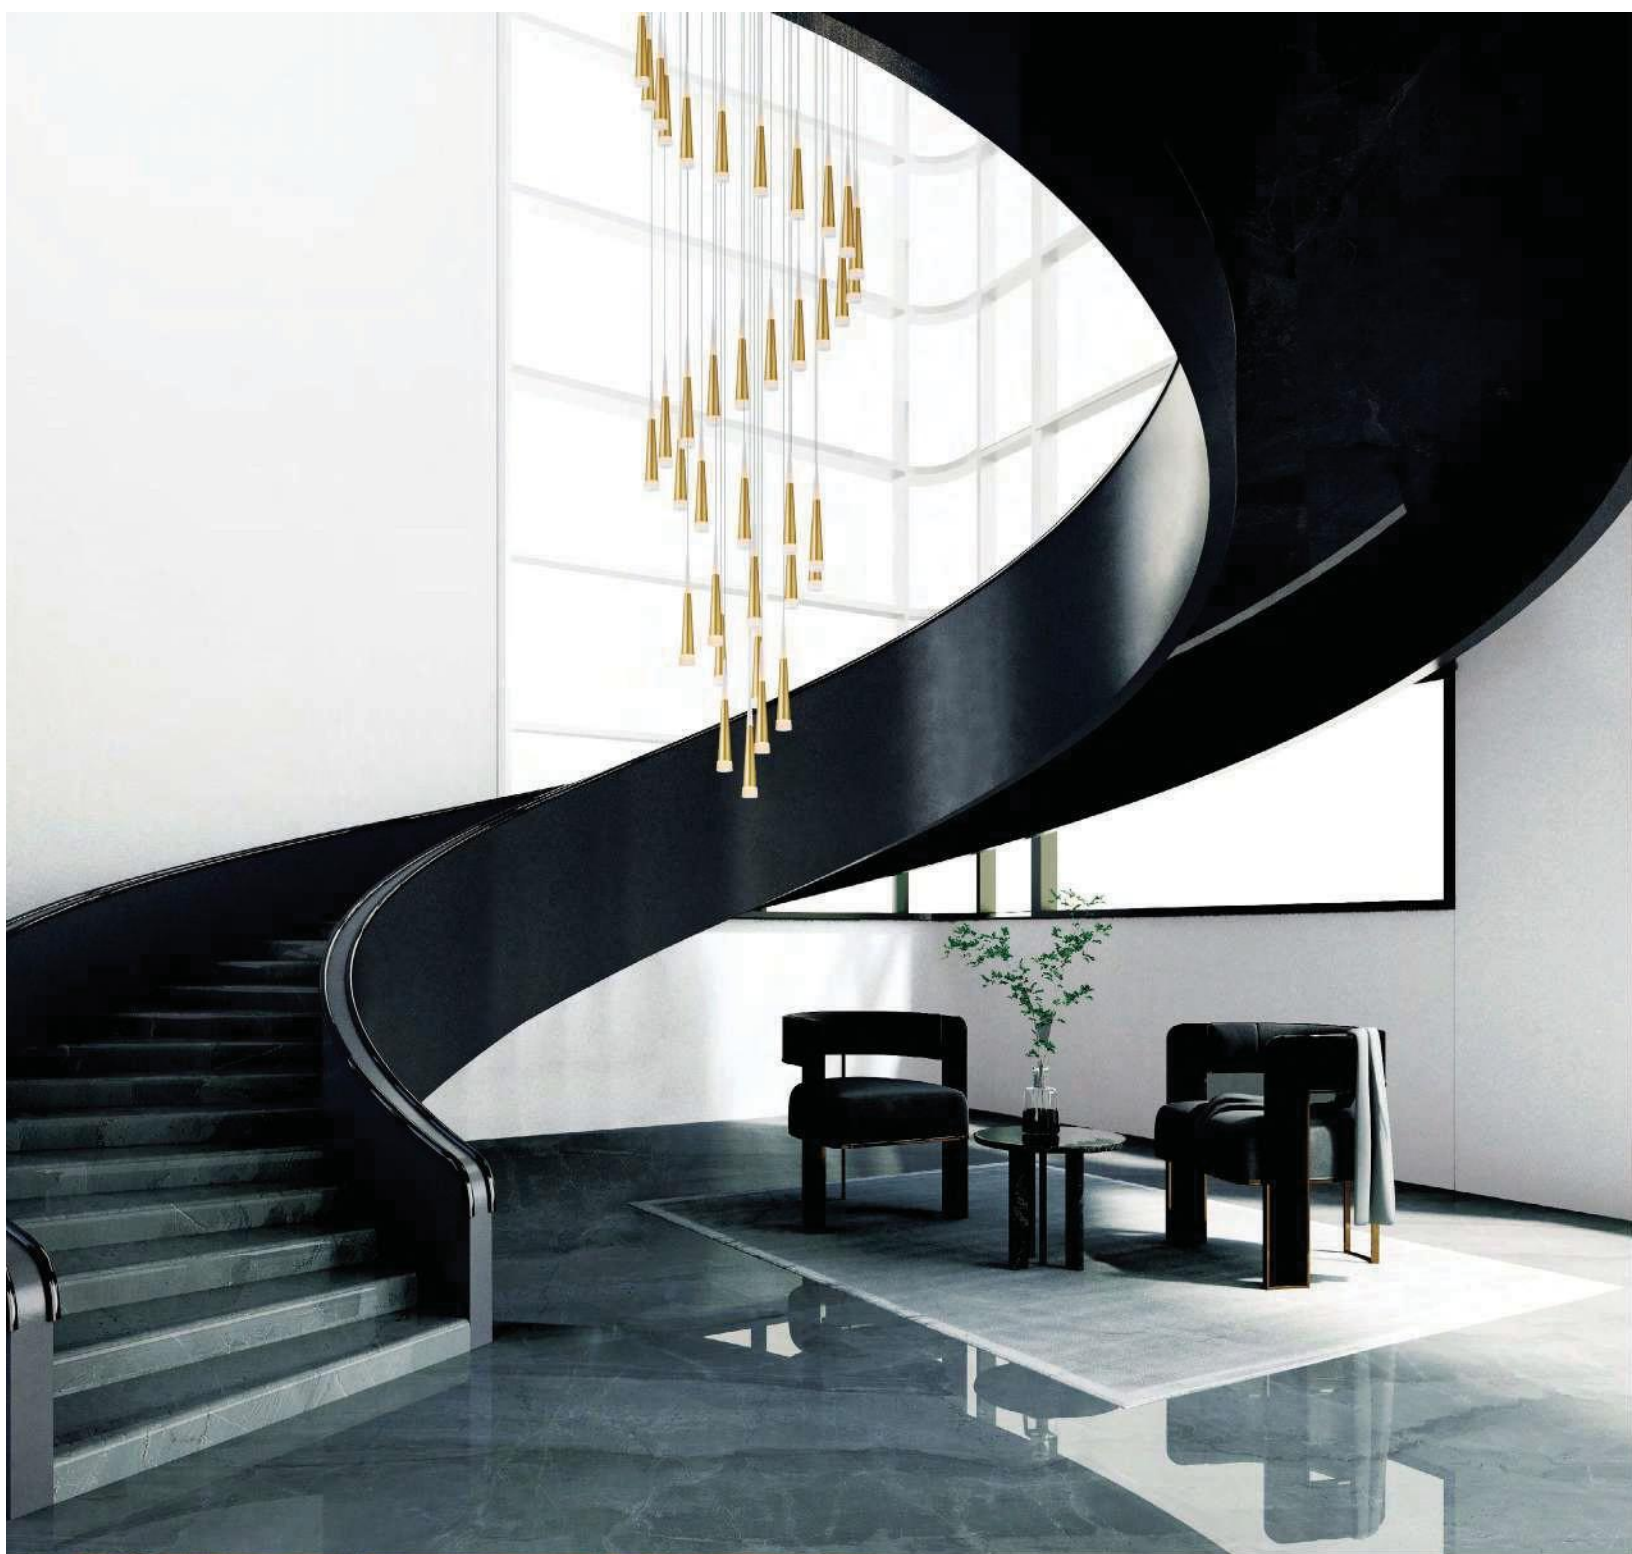

ANDES

A 

No.	Model	Watt	Delivered Lumens	Finish	Acrylic	Dimmable with ELV dimmer(not included) Maximum Cable Length 120" Color Temp 3000K CRI(Ra) 80 Dimming 100%-10% Rated Life 50000 hours
A	1103P40-36-602	180W	9360	Satin Gold 	Frosted	