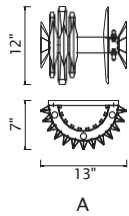

No.	Model	Watt	Bulbs	Finish	Crystal
A	1247W13-5-602	MAX40W	5×G9	Satin Gold	Clear
B	1247W24-7-602	MAX40W	7×G9	Satin Gold	Clear