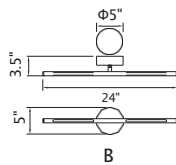

No.	Model	Watt	Delivered Lumens	Finish	Acrylic
A	1375P31-6-602	20W	1040	Satin Gold	Frosted
B	1375W24-1-602	3W	156	Satin Gold	Frosted
C	1375P43-6-602	27W	1404	Satin Gold	Frosted

Dimmable with ELY dimmer(not included)
Color Temp 3000K
CRI(Ra) >80
Dimming 100%-10%
Rated Life 50000 hours