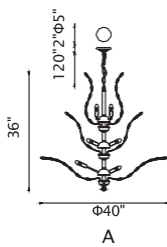

A

No.	Model	Watt	Bulbs	Finish	Crystal
A	5206P40C	MAX60W	18×E12	Chrome	Clear Crystal
B	5206P28C	MAX60W	9×E12	Chrome	Clear Crystal
C	5206P22C	MAX60W	6×E12	Chrome	Clear Crystal
D	5206C16C	MAX60W	3×E12	Chrome	Clear Crystal
E	5206C22C	MAX60W	6×E12	Chrome	Clear Crystal