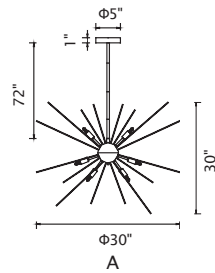

No.	Model	Watt	Bulbs	Finish
A	1034P30-9-101	MAX40	9×G9	Black
B	1034P16-6-101	MAX40	6×G9	Black