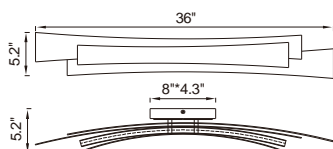

A

No.	Model	Watt	Delivered Lumens	Finish	Dimmable with ELV dimmer(not included)
A	1698W36-624	18W	936	Brass	Maximum Cable Length 120" CCT 3000,4000,5000K CRI(Ra) >90 Dimming 100%-10% Rated Life 50000 hours
B	1698W24-624	9W	468	Brass