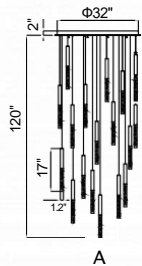

No.	Model	Watt	Delivered Lumens	Finish	Acrylic	Dimmable with ELV dimmer(not included)
A	1703P32-45-602	25W	1300	Satin Gold	Clear Bubble	Maximum Cable Length 120" Color Temp 3000K CRI(Ra) >80 Dimming 1.00%-10% Rated Life 50000 hours