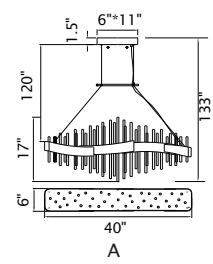

No.	Model	Watt	Delivered Lumens	Finish	Crystal	
A	1245P40-602	45W	2340	Satin Gold	Clear	Dimmable with ELV dimmer(not included) Maximum Cable Length 120" Color Temp 3000K CRI(Ra) >90 Dimming 100%-10% Rated Life 50000 hours