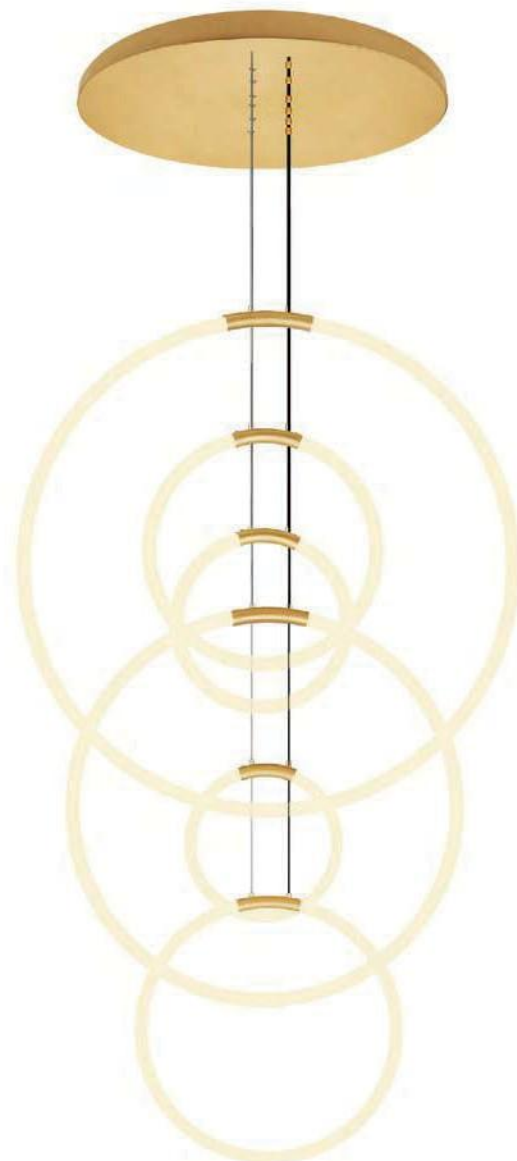

STARBURST

A 

B 

No.	Model	Watt	Bulbs	Finish	Crystal
A	1178P44-20-601	MAX40W	20xG9	Chrome+Black 	Clear
B	1178P22-6-601	MAX40W	6xG9	Chrome+Black 	Clear

HOOPS

A

B

No.	Model	Watt	Delivered Lumens	Finish	Acrylic	Dimmable with ELV dimmer(not included)
A	1273P35-6-101-R	70W	3640	Black	White	Maximum Cable Length 120"
B	1273P35-6-602-R	70W	3640	Satin Gold	White	Color Temp 3000K
						CRI(Ra) >80
						Dimming 100%-10%
						Rated Life 50000 hours