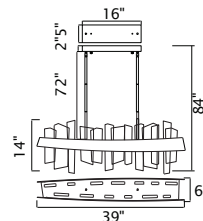

D

No.	Model	Watt	Delivered Lumens	Finish	Glass	
A	1246P24-101-A	35W	1820	Black+Satin Gold	Clear	Dimmable with ELV dimmer(not included) Maximum Cable Length 120" Color Temp 3000K CRI(Ra) >90 Dimming 100%-10% Rated Life 50000 hours
B	1246W8-101	10W	520	Black+Satin Gold	Clear	
C	1246W5-101	5W	260	Black+Satin Gold	Clear	
D	1246P39-101	38W	1976	Black+Satin Gold	Clear