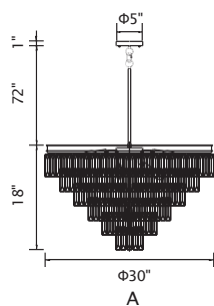

No.	Model	Watt	Bulbs	Finish	Crystal
A	9969P30-15-601	MAX60W	15×E12	Chrome	Clear Crystal