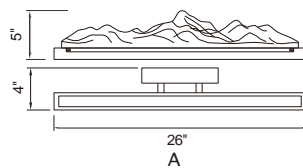

No.	Model	Watt	Delivered Lumens	Finish	Polyresin	Dimmable with ELV dimmer(not included)	CCT	CRI(Ra)	Dimming	Rated Life
A	1601W26-101	18W	936	Black	Clear		3000,4000,5000K	>90	100%-10%	50000 hours
B	1601W36-101	18W	936	Black	Clear