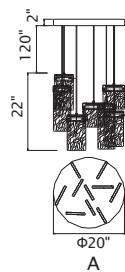

CAROLINA

LED

A 

B 

No.	Model	Watt	Delivered Lumens	Finish	Glass	Dimmable with ELV dimmer(not included) Maximum Cable Length 120" Color Temp 3000K CRI(Ra) >80 Dimming 100%-10% Rated Life 50000 hours
A	1090P20-10-620	85W	4420	Gold Leaf 	Clear Glass	
B	1090P16-6-620	50W	2600	Gold Leaf 	Clear Glass	