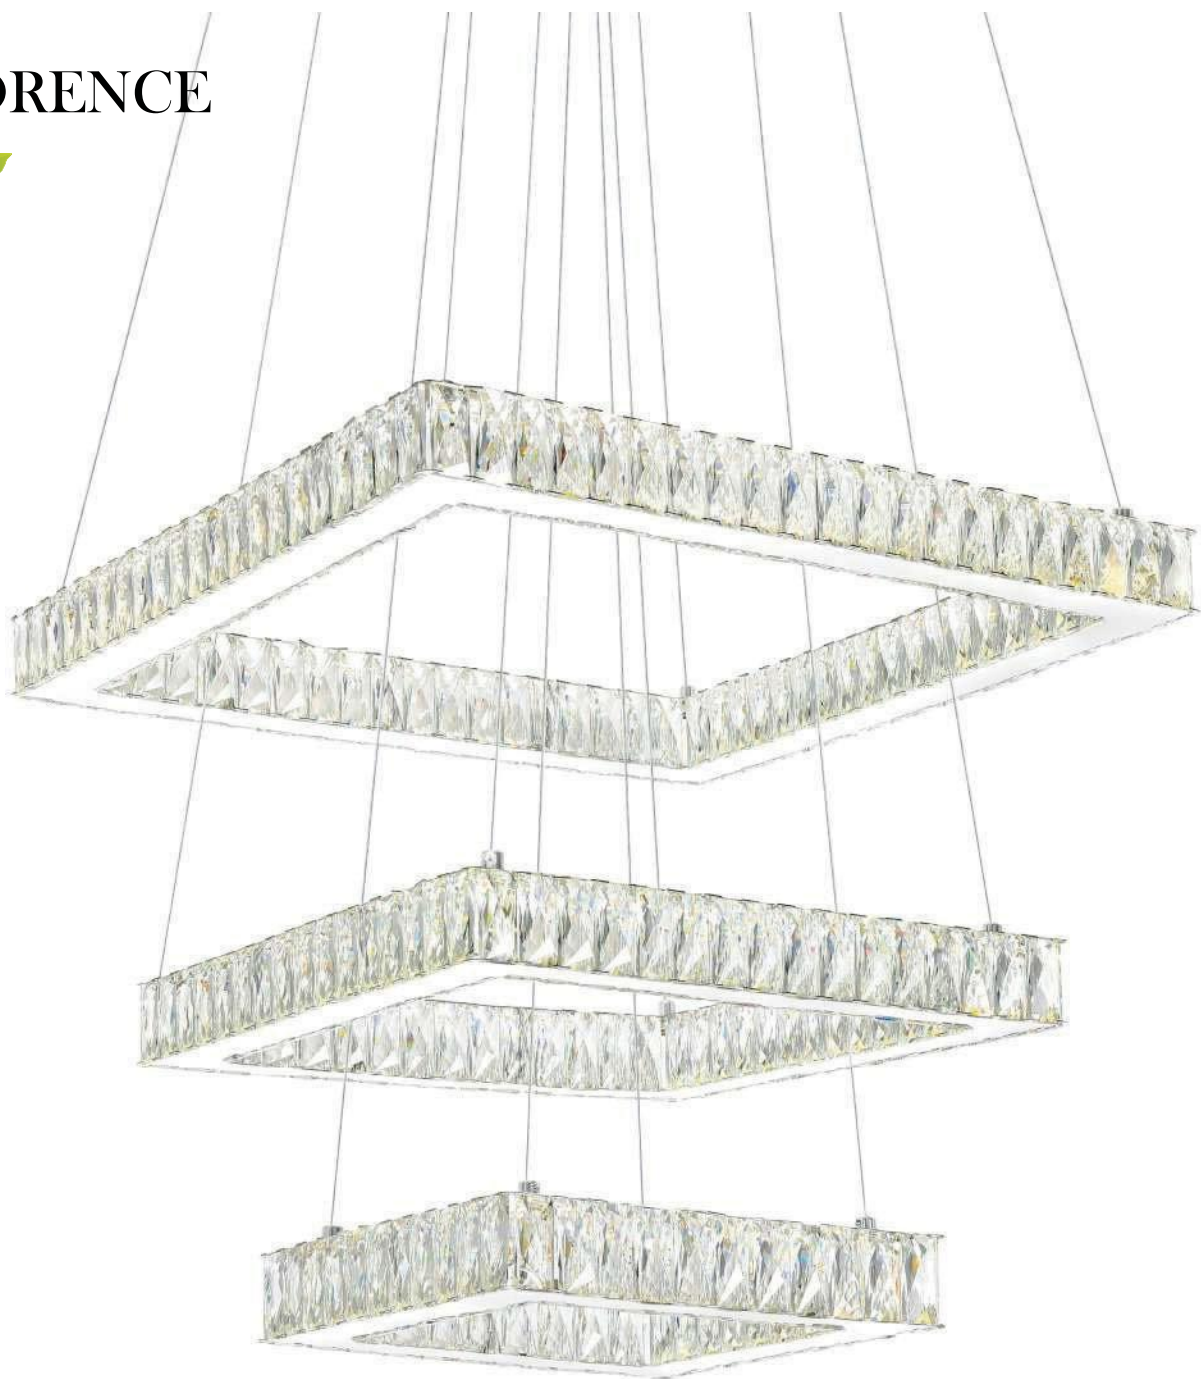

FLORENCE

A

No.	Model	Watt	Delivered Lumens	Finish	Crystal	Dimmable with ELV dimmer(not included) Maximum Cable Length 120"
A	5635P21ST-3S	60W	3120	Stainless Steel	Clear Crystal	Color Temp 4000K CRI(Ra) >80 Dimming 100%-10% Rated Life 50000 hours