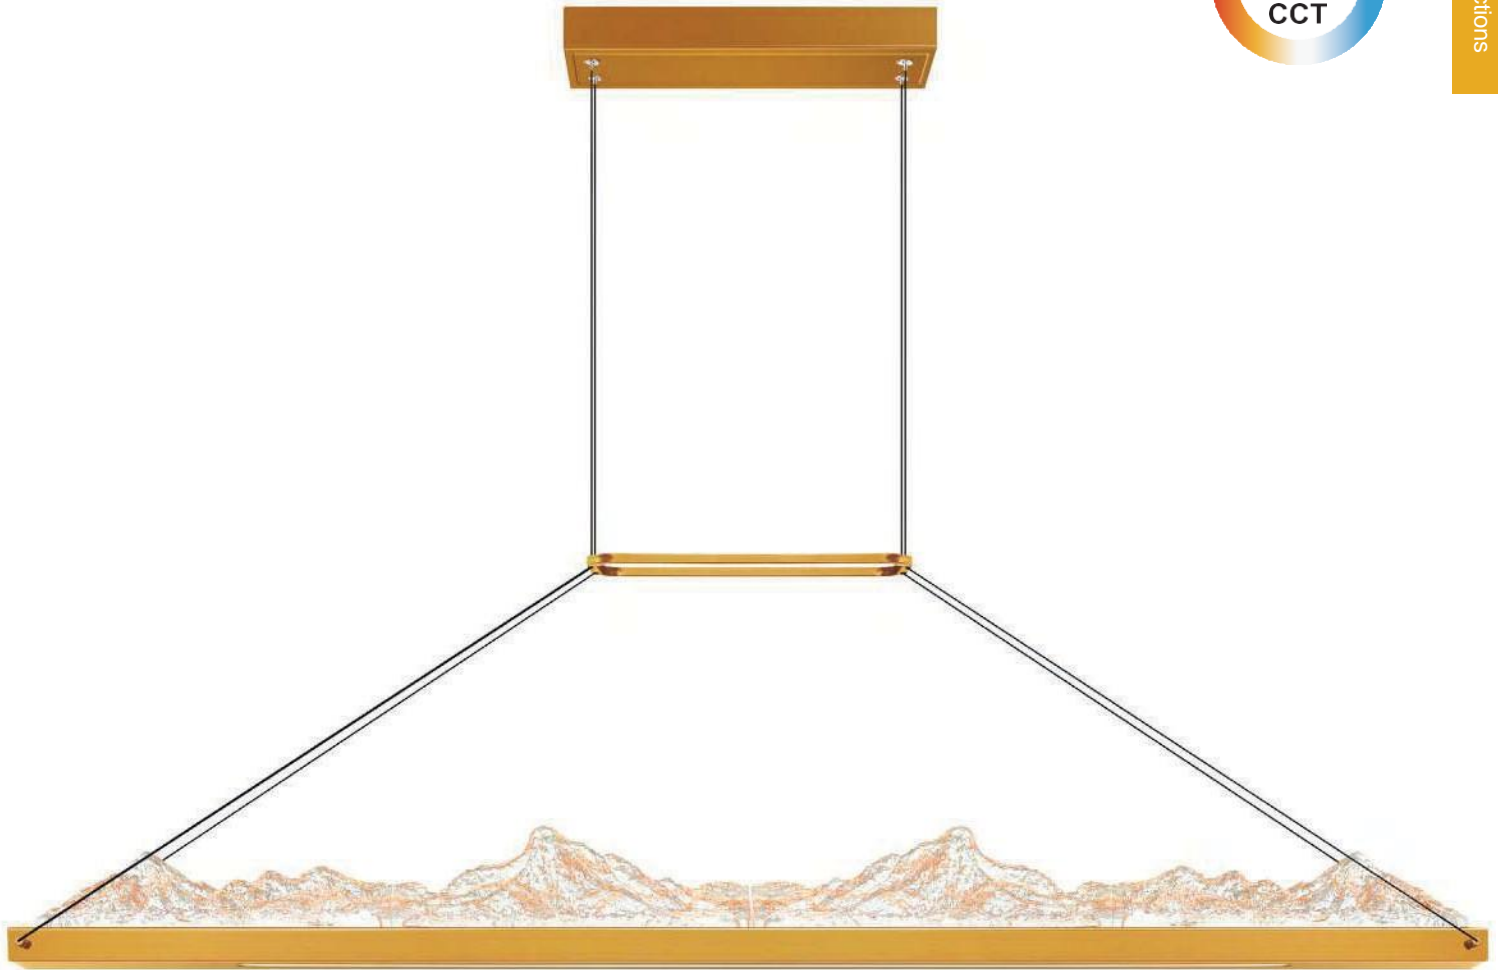

HIMALAYAS

HIMALAYAS

LED

050

A 

No.	Model	Watt	Delivered Lumens	Finish	Polyresin	Dimmable with ELV dimmer(not included)
A	1601P48-624	25W	1300	Brass 	Clear	Maximum Cable Length 120" CCT 3000,4000,5000K CRI(Ra) >90 Dimming 100%-10% Rated Life 50000 hours