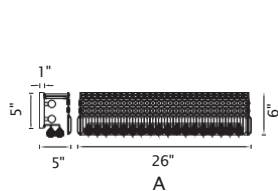

No.	Model	Watt	Bulbs	Finish	Crystal
A	8005W26C-RC	MAX60W	6×E12	Chrome	Clear Crystal
B	8005W6C-R	MAX60W	4×E12	Chrome	Clear Crystal
C	8005W5C-R	MAX60W	2×E12	Chrome	Clear Crystal