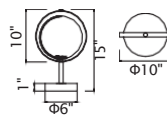

E

No.	Model	Watt	Finish	Glass
A	1153P24-6-169	6xLED G9xMAX 7W	Medallion Gold	Frosted
B	1153W9-1-169	1xLED G9xMAX 7W	Medallion Gold	Frosted
C	1153P10-1-169	1xLED G9xMAX 7W	Medallion Gold	Frosted
D	1153W10-1-169	1xLED G9xMAX 7W	Medallion Gold	Frosted
E	1153T10-1-169	1xLED G9xMAX 7W	Medallion Gold	Frosted
F	1153P16-3-169	3xLED G9xMAX 7W	Medallion Gold	Frosted

Bulbs are not included