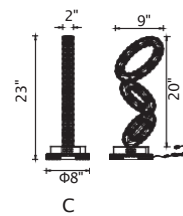

No.	Model	Watt	Delivered Lumens	Finish	Crystal	Dimmable with ELV dimmer(not included)
A	5613C20ST-R	34W	1768	Stainless Steel	Clear Crystal	Color Temp 4000K CRI(Ra) > 80
B	5626P6-1-601	4W	208	Chrome	Clear Crystal	Dimming 100%-10%
C	5638T9ST	18W	936	Chrome	Clear Crystal	Rated Life 50000 hours