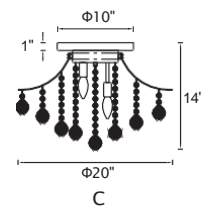

B 

No.	Model	Watt	Bulbs	Finish	Crystal
A	8012P24G	MAX60W	10×E12	Gold 	Clear Crystal
B	8012P20G	MAX60W	8×E12	Gold 	Clear Crystal

B 

A 

C 

No.	Model	Watt	Bulbs	Finish	Crystal
A	8012C16C	MAX60W	4×E12	Chrome 	Clear Crystal
B	8012C12C	MAX60W	3×E12	Chrome 	Clear Crystal
C	8012C20C	MAX60W	6×E12	Chrome 	Clear Crystal