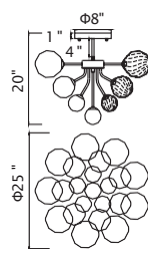

C

No.	Model	Watt	Finish	Glass
A	1205P25-15-601	15×LED G9×MAX 5W	Chrome	Clear+Smoke
B	1205P16-8-601	8×LED G9×MAX 5W	Chrome	Clear+Smoke
C	1205C25-10-601	10×LED G9×MAX 5W	Chrome	Clear+Smoke
D	1205C16-6-601	6×LED G9×MAX 5W	Chrome	Clear+Smoke
E	1205W9-3-601	3×LED G9×MAX 5W	Chrome	Clear+Smoke

Bulbs are not included