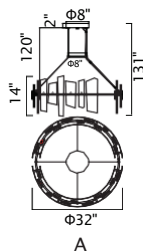

No.	Model	Watt	Delivered Lumens	Finish	Glass	Dimmable with ELV dimmer(not included)
A	1246P32-101	48W	2496	Black+Satin Gold	Clear	Maximum Cable Length 120" Color Temp 3000K CRI(Ra) >90 Dimming 100%-10% Rated Life 50000 hours