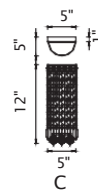

No.	Model	Watt	Bulbs	Finish	Crystal
A	8005C12C-R	MAX60W	4×E12	Chrome 	Clear Crystal
B	8005C20C-R	MAX60W	8×E12	Chrome 	Clear Crystal

COLOSSEUM

A 

B 

C 

No.	Model	Watt	Bulbs	Finish	Crystal
A	8005W26C-RC	MAX60W	6×E12	Chrome 	Clear Crystal
B	8005W6C-R	MAX60W	4×E12	Chrome 	Clear Crystal
C	8005W5C-R	MAX60W	2×E12	Chrome 	Clear Crystal