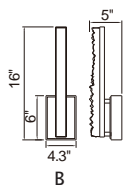

No.	Model	Watt	Delivered Lumens	Finish	Glass	Dimmable with ELV dimmer(not included)	Color Temp	CRI(Ra)	Dimming	Rated Life
A	1588P6-3-624	30W	1560	Brass	Clear		3000K	>90	100%-10%	50000 hours
B	1588W5-1-624	10W	520	Brass	Clear					
C	1588W24-2-624	20W	1040	Brass	Clear					
D	1588W36-3-624	30W	1560	Brass	Clear