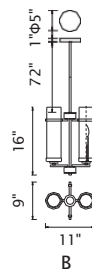

No.	Model	Watt	Bulbs	Finish	Glass
A	9827P14-4-101	MAX60W	4×E12	Black	Clear
B	9827P11-2-101	MAX60W	2×E12	Black	Clear