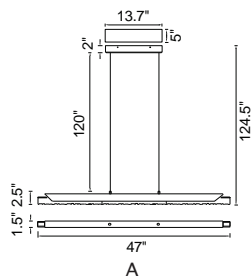

VALIRA

A

VALIRA

LED

No.	Model	Watt	Delivered Lumens	Finish	Glass	Dimmable with ELV dimmer(not included) Maximum Cable Length 120" Color Temp 3000K CRI(Ra) >90 Dimming 100%-10% Rated Life 50000 hours
A	1586P48-624	30W	1560	Brass 	Clear	
B	1586P60-3-624	90W	4680	Brass 	Clear	