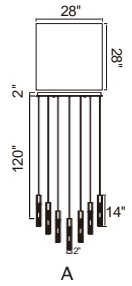

A

No.	Model	Watt	Delivered Lumens	Finish	Glass	Dimmable with ELV dimmer(not included) Maximum Cable Length 120"	Color Temp 3000K CRI(Ra) >90 Dimming 100%-10% Rated Life 50000 hours
A	1589P28-25-101	110W	5720	Black	Clear		
B	1589P48-17-101-RC	70W	3640	Black	Clear