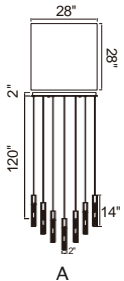

A

No.	Model	Watt	Delivered Lumens	Finish	Glass	Dimmable with ELV dimmer(not included) Maximum Cable Length 120"
A	1589P28-25-624	110W	5720	Brass	Clear	Color Temp 3000K CRI(Ra) >90
B	1589P48-17-624-RC	70W	3640	Brass	Clear	Dimming 100%-10% Rated Life 50000 hours