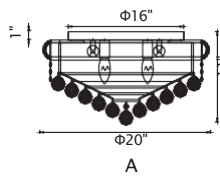

EMPIRE

A 

C 

B 

No.	Model	Watt	Bulbs	Finish	Crystal
A	8001C20G	MAX60W	8×E12	Gold 	Clear Crystal
B	8001C12G	MAX60W	3×E12	Gold 	Clear Crystal
C	8001C14G	MAX60W	4×E12	Gold 	Clear Crystal

D

A

B