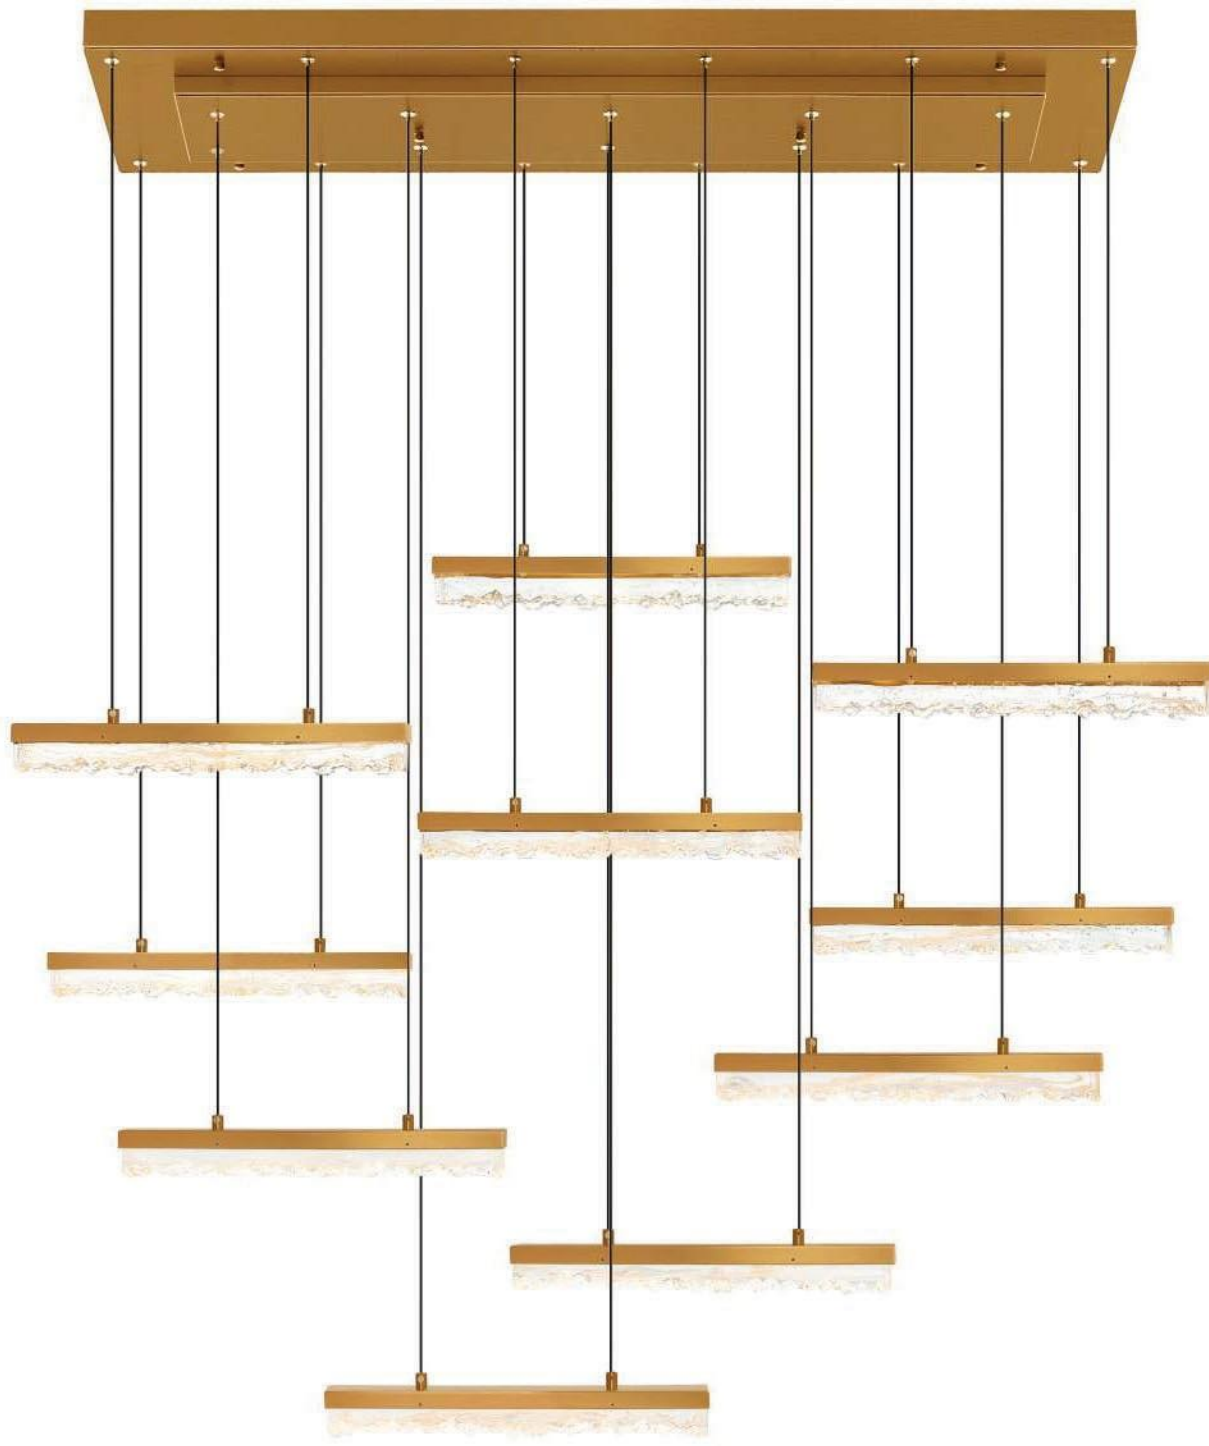

STAGGER

STAGGER

STAGGER

A 

No.	Model	Watt	Delivered Lumens	Finish	Glass	Dimmable with ELV dimmer(not included) Maximum Cable Length 120" Color Temp 3000K CRI(Ra) >90 Dimming 100%-10% Rated Life 50000 hours
A	1588P60-14-624	140W	7280	Brass 	Clear	