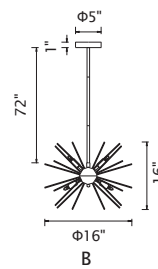

No.	Model	Watt	Bulbs	Finish
A	1034P30-9-101	MAX40	9×G9	Black
B	1034P16-6-101	MAX40	6×G9	Black