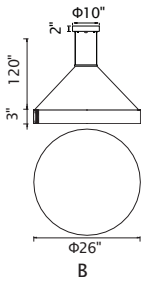

B

No.	Model	Watt	Delivered Lumens	Finish	Crystal	Dimmable with ELV dimmer(not included) Maximum Cable Length 120" Color Temp 3000K CRI(Ra) >80 Dimming 100%-10% Rated Life 50000 hours
A	1040P42-101-O	80W	4160	Matte Black	Clear Crystal	
B	1040P26-101	45W	2340	Matte Black	Clear Crystal	
C	1040P20-101	35W	1820	Matte Black	Clear Crystal