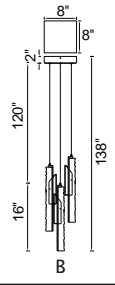

No.	Model	Watt	Delivered Lumens	Finish	Glass	Dimmable with ELV dimmer(not included) Maximum Cable Length 120" CRI(Ra) >90 Dimming 100%-10% Rated Life 50000 hours
A	1586P12-5-101	50W	2600	Black	Clear	
B	1586P8-3-101	30W	1560	Black	Clear