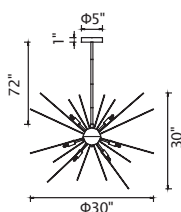

B

No.	Model	Watt	Bulbs	Finish
A	1034P40-14-620	MAX40W	14×G9	Gold Leaf
B	1034P30-9-620	MAX40W	9×G9	Gold Leaf
C	1034P16-6-620	MAX40W	6×G9	Gold Leaf
D	1034C40-8-620	MAX40W	8×G9	Gold Leaf
E	1034C20-6-620	MAX40W	6×G9	Gold Leaf
F	1034W8-2-620	MAX40W	2×G9	Gold Leaf