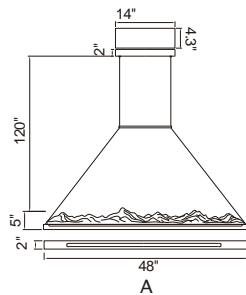

No.	Model	Watt	Delivered Lumens	Finish	Polyresin	Dimmable with ELV dimmer(not included)
A	1601P48-101	25W	1300	Black	Clear	CCT 3000,4000,5000K CRI(Ra) >90 Dimming 100%-10% Rated Life 50000 hours