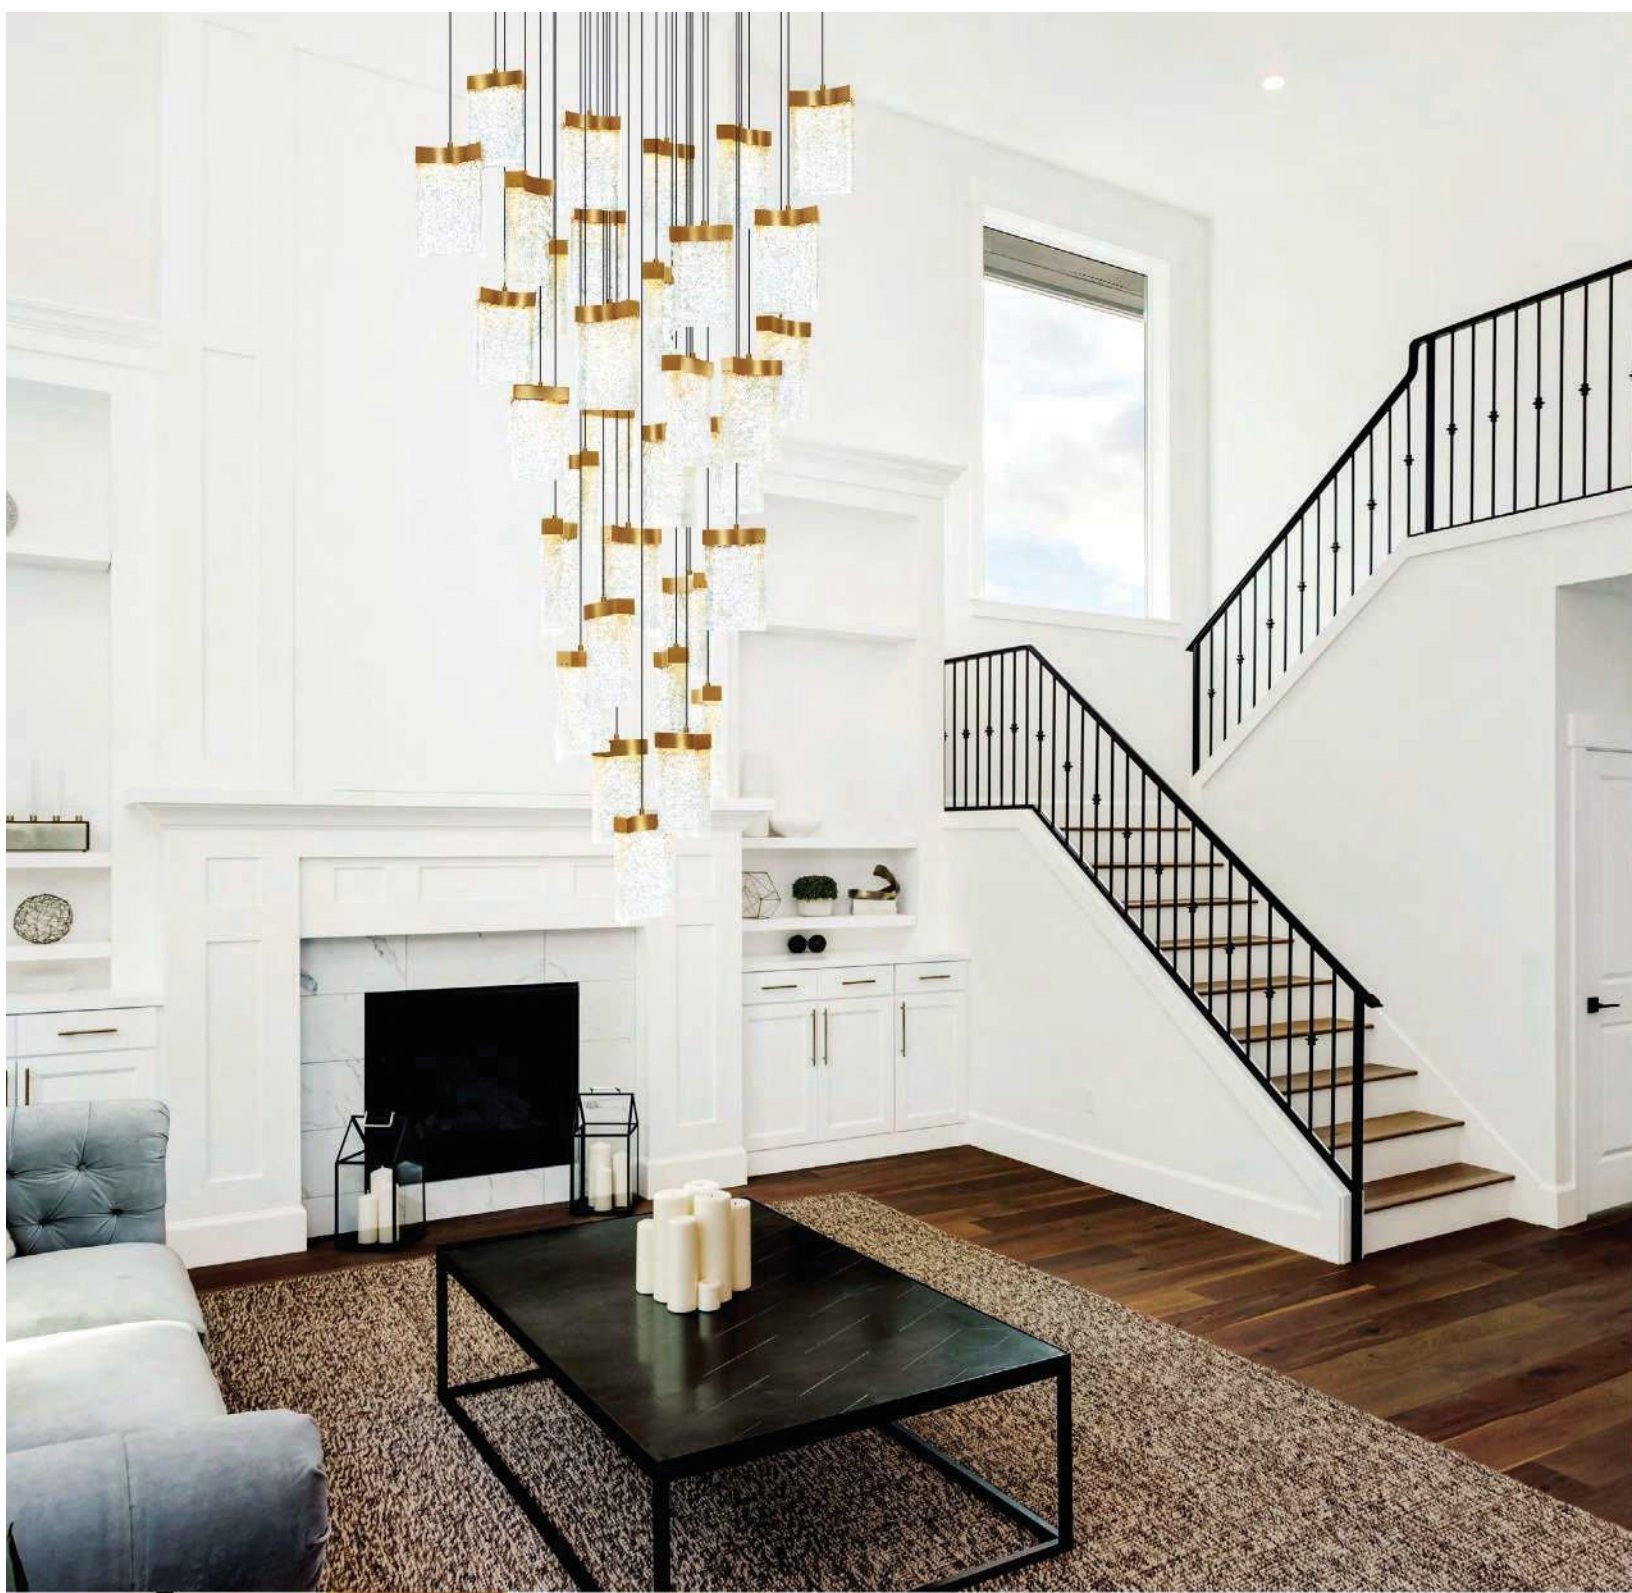

LAVA

LAVA

LED

A 

No.	Model	Watt	Delivered Lumens	Finish	Glass	Dimmable with ELV dimmer(not included) Maximum Cable Length 120" Color Temp 3000K CRI(Ra) >90 Dimming 100%-10% Rated Life 50000 hours
A	1587P36-33-624	390W	20280	Brass 	Clear	