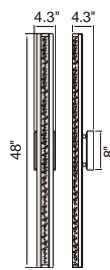

A

No.	Model	Watt	Delivered Lumens	Finish	Glass	Dimmable with Color Temp CRI(Ra) Dimming Rated Life	ELV dimmer(not included) 3000K >80 100%-10% 50000 hours
A	1702W48-101	13W	676	Black	Clear		
B	1702W36-101	9W	468	Black	Clear		
C	1702W24-101	6W	312	Black	Clear		

Outdoor