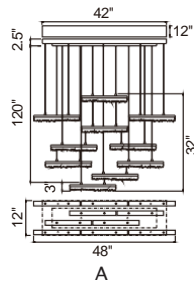

No.	Model	Watt	Delivered Lumens	Finish	Glass	Dimmable with ELV dimmer(not included) Maximum Cable Length 120"
A	1588P48-10-624	100W	5200	Brass	Clear	Color Temp 3000K CRI(Ra) >90 Dimming 100%-10% Rated Life 50000 hours