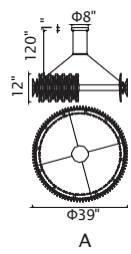

A 

CITYSCAPE

C 

B 

A

B

C

No.	Model	Watt	Bulbs	Finish	Crystal
A	1247P39-24-602	MAX40W	24×G9	Satin Gold 	Clear
B	1247P20-12-602	MAX40W	12×G9	Satin Gold 	Clear
C	1247P28-18-602	MAX40W	18×G9	Satin Gold 	Clear