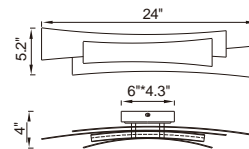

B

No.	Model	Watt	Delivered Lumens	Finish	Dimmable with ELV dimmer(not included)
A	1698W36-101	18W	936	Black	Maximum Cable Length 120"
B	1698W24-101	9W	468	Black	CCT 3000,4000,5000K CRI(Ra) >90 Dimming 100%-10% Rated Life 50000 hours