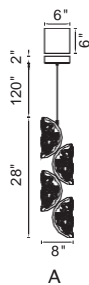

No.	Model	Watt	Delivered Lumens	Finish	
A	1715P8-4-101	24W	1248	Black	Dimmable with ELV dimmer(not included) Maximum Cable Length 120" CCT 3000,4000,5000K CRI(Ra) >90 Dimming 100%-10% Rated Life 50000 hours
B	1715P54-7-101	36W	1872	Black