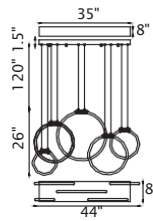

A B

No.	Model	Watt	Delivered Lumens	Finish	Acrylic	Dimmable with ELV dimmer(not included)
A	1273P44-5-602-RC	42W	2184	Satin Gold	White	Maximum Cable Length 120"
B	1273P44-5-101-RC	42W	2184	Black	White	Color Temp 3000K
						CRI(Ra) >80
						Dimming 100%-10%
						Rated Life 50000 hours