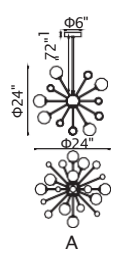

No.	Model	Watt	Finish	Glass	Bulbs are not included
A	1125P24-11-268	11xLED G9xMAX 7W	Sun Gold	Frosted	
B	1125P39-17-268	17xLED G9xMAX 7W	Sun Gold	Frosted