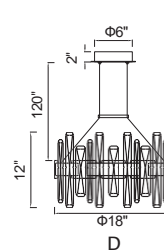

No.	Model	Watt	Delivered Lumens	Finish	Crystal	Dimmable with ELV dimmer(not included)
A	1592P32-612	65W	3380	Pearl Black+ TitaniumGold	Clear	Maximum Cable Length 120"
B	1592P43-612-RC	75W	3900	Pearl Black+ TitaniumGold	Clear	Color Temp 3000K
C	1592P24-612	50W	2600	Pearl Black+ TitaniumGold	Clear	CRI(Ra) >90
D	1592P18-612	35W	1820	Pearl Black+ TitaniumGold	Clear	Dimming 100%-10%
						Rated Life 50000 hours