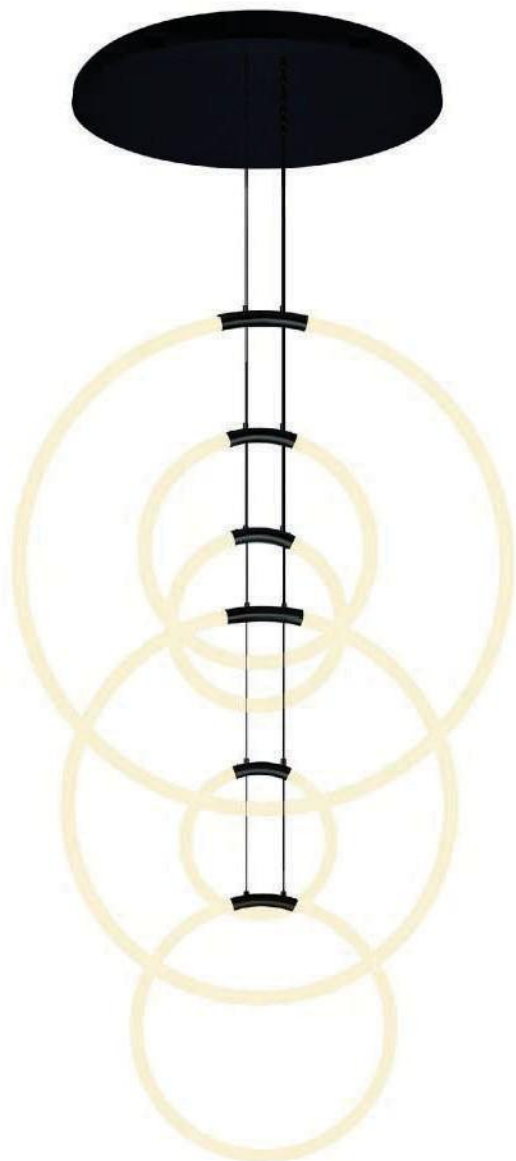

STARBURST

A 

B 

No.	Model	Watt	Bulbs	Finish	Crystal
A	1178P44-20-601	MAX40W	20xG9	Chrome+Black 	Clear
B	1178P22-6-601	MAX40W	6xG9	Chrome+Black 	Clear

HOOPS

A

B

No.	Model	Watt	Delivered Lumens	Finish	Acrylic	Dimmable with ELV dimmer(not included)
A	1273P35-6-101-R	70W	3640	Black	White	Maximum Cable Length 120"
B	1273P35-6-602-R	70W	3640	Satin Gold	White	Color Temp 3000K
						CRI(Ra) >80
						Dimming 100%-10%
						Rated Life 50000 hours