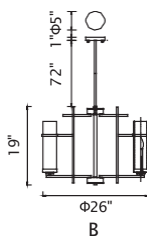

B

No.	Model	Watt	Bulbs	Finish	Glass
A	9827P30-12-101-A	MAX60W	12x E12	Black	Clear
B	9827P26-8-101	MAX60W	8x E12	Black	Clear
C	9827P38-8-RC-101	MAX60W	8x E12	Black	Clear
D	9827P18-6-101	MAX60W	6x E12	Black	Clear