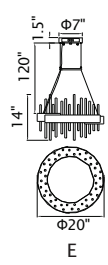

E

No.	Model	Watt	Delivered Lumens	Finish	Crystal	
A	1245P26-602	70W	3640	Satin Gold	Clear	Dimmable with ELV dimmer(not included) Maximum Cable Length 120" Color Temp 3000K CRI(Ra) >90 Dimming 100%-10% Rated Life 50000 hours
B	1245P32-602	85W	4420	Satin Gold	Clear	
C	1245W7-1-602	8W	416	Satin Gold	Clear	
D	1245P8-602	16W	832	Satin Gold	Clear	
E	1245P20-602	50W	2600	Satin Gold	Clear