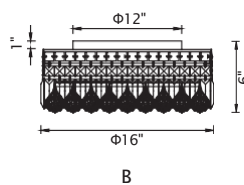

No.	Model	Watt	Bulbs	Finish	Crystal
A	8005C14C-R	MAX60W	4×E12	Chrome	Clear Crystal
B	8005C16C-R	MAX60W	5×E12	Chrome	Clear Crystal