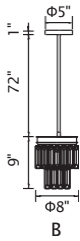

B

No.	Model	Watt	Bulbs	Finish	Crystal
A	9969P24-12-601	MAX60W	12×E12	Chrome	Clear Crystal
B	9969P8-5-601	MAX40W	5×G9	Chrome	Clear Crystal
C	9969P18-5-601	MAX60W	5×E12	Chrome	Clear Crystal