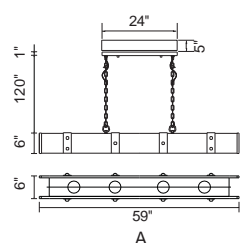

No.	Model	Watt	Bulbs	Finish
A	9748P59-4-101	LED MAX7W	4×GU10	Black
B	9748P42-3-101	LED MAX7W	3×GU10	Black