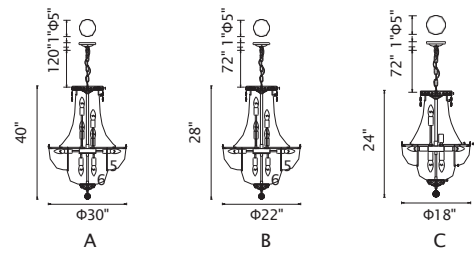

A 

STEFANIA

B

C

No.	Model	Watt	Bulbs	Finish	Crystal
A	8003P30C	MAX60W	20×E12	Chrome	Clear Crystal
B	8003P22C	MAX60W	13×E12	Chrome	Clear Crystal
C	8003P18C	MAX60W	8×E12	Chrome	Clear Crystal

STEFANIA

A 

B 