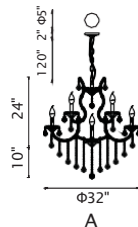

No.	Model	Watt	Bulbs	Finish	Crystal
A	8311P32C-19	MAX60W	19×E12	Chrome	Clear Crystal