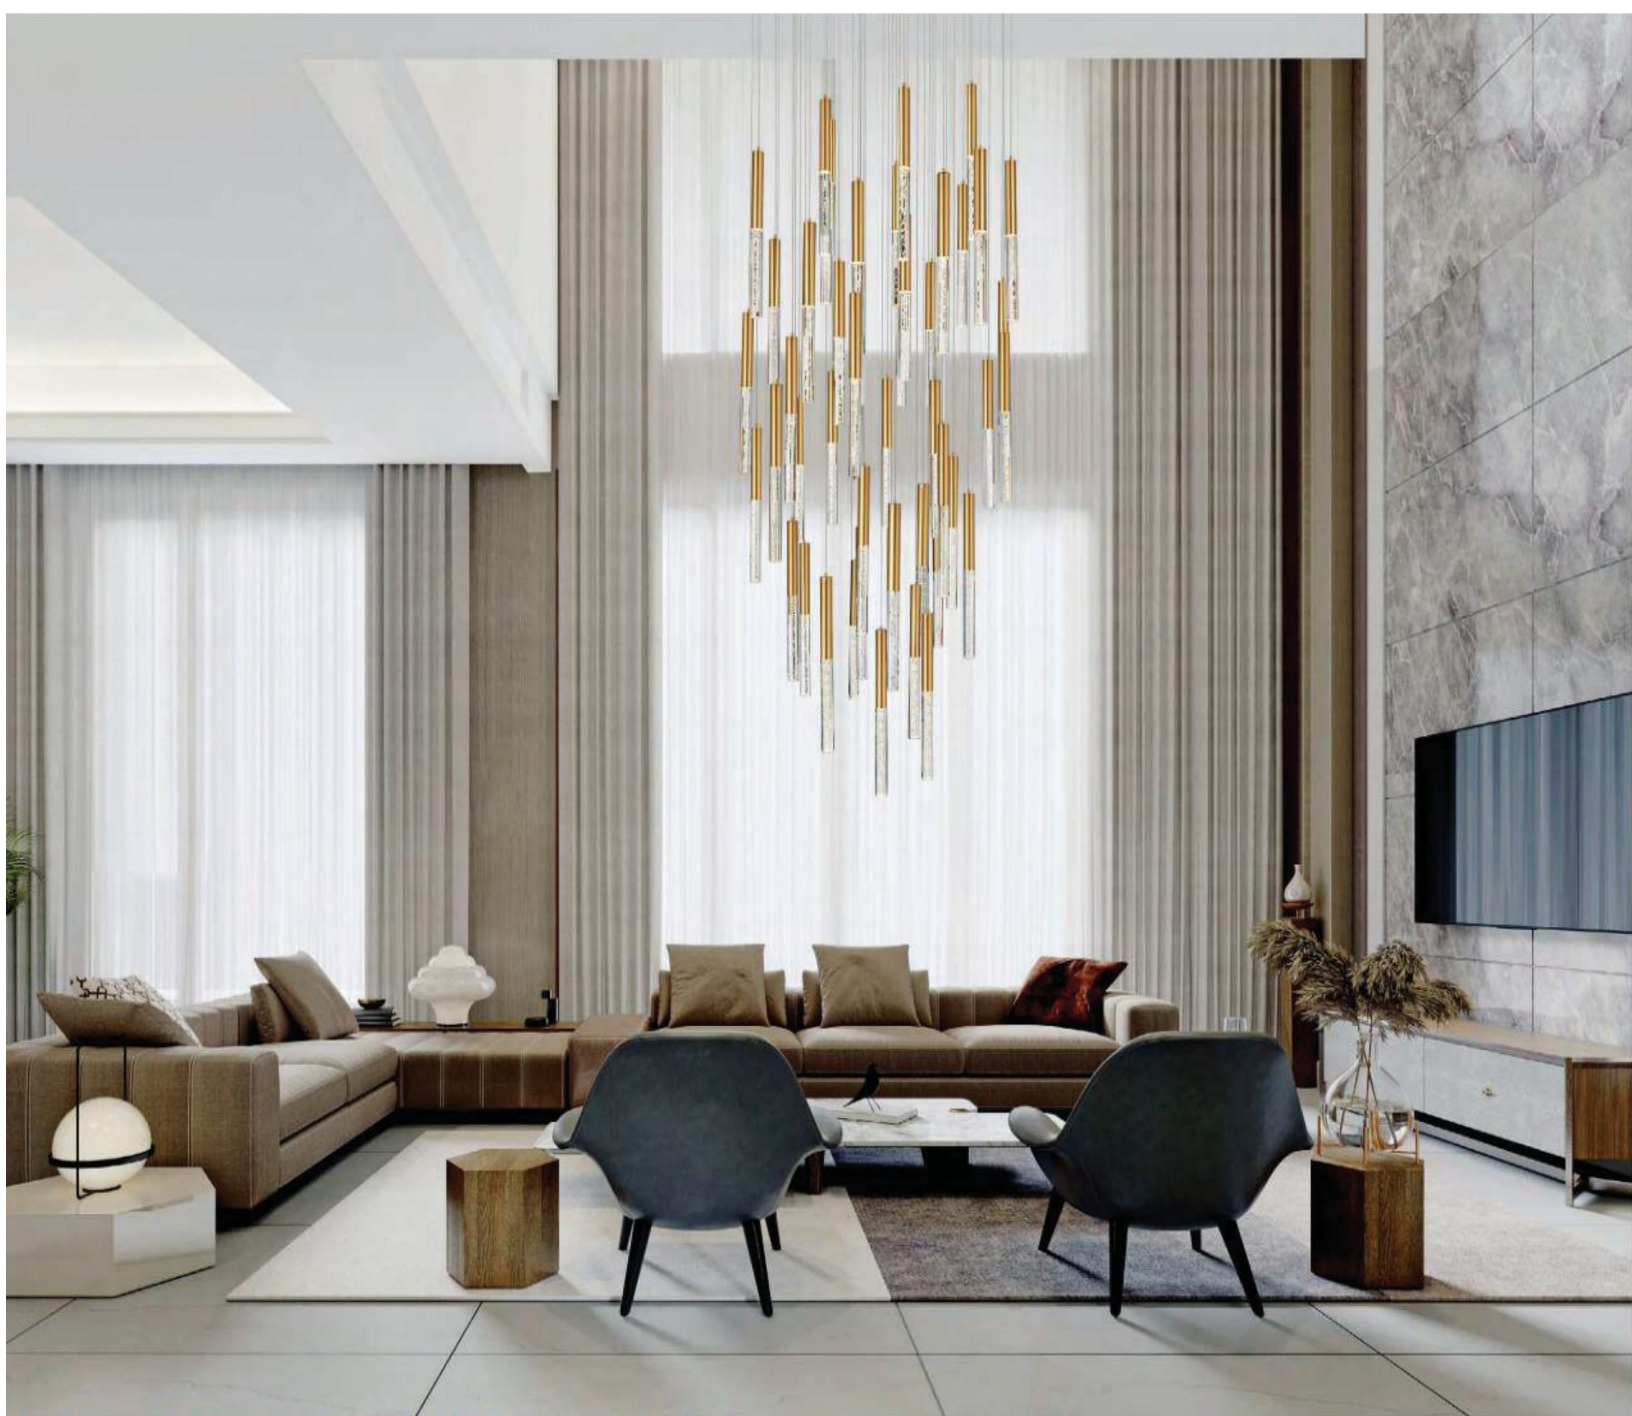

STAGGER

A 

B

C

D

No.	Model	Watt	Delivered Lumens	Finish	Glass	Dimmable with ELV dimmer(not included)
A	1588P6-3-101	30W	1560	Black	Clear	Color Temp 3000K
B	1588W5-1-101	10W	520	Black	Clear	CRI(Ra) >90
C	1588W24-2-101	20W	1040	Black	Clear	Dimming 100%-10%
D	1588W36-3-101	30W	1560	Black	Clear	Rated Life 50000 hours