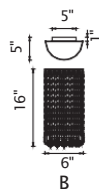

No.	Model	Watt	Bulbs	Finish	Crystal
A	8005W26C-RC	MAX60W	6×E12	Chrome	Clear Crystal
B	8005W6C-R	MAX60W	4×E12	Chrome	Clear Crystal
C	8005W5C-R	MAX60W	2×E12	Chrome	Clear Crystal