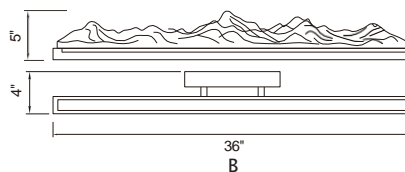

No.	Model	Watt	Delivered Lumens	Finish	Polyresin	Dimmable with CCT	ELV dimmer(not included)
A	1601W26-624	18W	936	Brass	Clear	3000,4000,5000K	3000,4000,5000K
B	1601W36-624	18W	936	Brass	Clear	>90	>90
						Dimming	100%-10%
						Rated Life	50000 hours