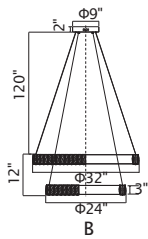

MADÉLINE

A

B

C 

No.	Model	Watt	Delivered Lumens	Finish	Crystal	
A	1044P32-601-R-3C	140W	7280	Chrome	Clear Crystal	Dimmable with ELV dimmer(not included) Maximum Cable Length 120" Color Temp 4000K CRI(Ra) >80 Dimming 100%-10% Rated Life 50000 hours
B	1044P32-601-R-2C-B	100W	5200	Chrome	Clear Crystal	
C	1044P32-601-R-1C	72W	3744	Chrome	Clear Crystal	