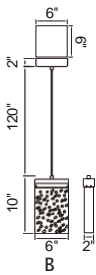

LAVA

A 

B

C

No.	Model	Watt	Delivered Lumens	Finish	Glass	Dimmable with ELV dimmer(not included) Maximum Cable Length 120"
A	1587P12-5-624	55W	2860	Brass	Clear	Color Temp 3000K CRI(Ra) >90
B	1587P6-1-624	10W	520	Brass	Clear	Dimming 100%-10%
C	1587W20-2-624	20W	1040	Brass	Clear	Rated Life 50000 hours