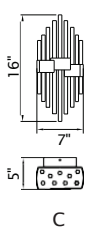

C

No.	Model	Watt	Delivered Lumens	Finish	Crystal	
A	1245P26-602	70W	3640	Satin Gold	Clear	Dimmable with ELV dimmer(not included) Maximum Cable Length 120" Color Temp 3000K CRI(Ra) >90 Dimming 100%-10% Rated Life 50000 hours
B	1245P32-602	85W	4420	Satin Gold	Clear	
C	1245W7-1-602	8W	416	Satin Gold	Clear	
D	1245P8-602	16W	832	Satin Gold	Clear	
E	1245P20-602	50W	2600	Satin Gold	Clear