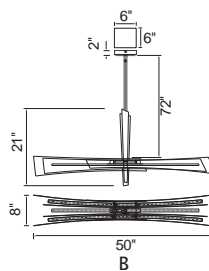

B

No.	Model	Watt	Delivered Lumens	Finish	Dimmable with ELV dimmer(not included)
A	1717P72-624	45W	2340	Brass	CCT 3000,4000,5000K
B	1717P50-624	30W	1560	Brass	CRI(Ra) >90 Dimming 100%-10% Rated Life 50000 hours