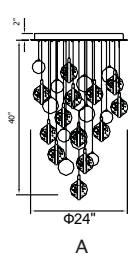

A

No.	Model	Watt	Delivered Lumens	Finish	Crystal	
A	1673P24-13-613	26W	1352	Polished Nickel	Bubbled	Dimmable with ELV dimmer(not included) CRI 90+ Temp 3000K CR100+ Dimming 100%-10% Rated Life 50000 hours
B	1673P40-9-613-RC	18W	936	Polished Nickel	Bubbled	
C	1673P4-1-613	2W	104	Polished Nickel	Bubbled