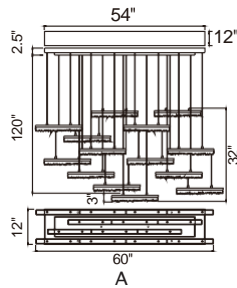

STAGGER

STAGGER

A 

No.	Model	Watt	Delivered Lumens	Finish	Glass	Dimmable with ELV dimmer(not included) Maximum Cable Length 120"
A	1588P60-14-101	140W	7280	Black 	Clear	Color Temp 3000K CRI(Ra) >90 Dimming 100%-10% Rated Life 50000 hours