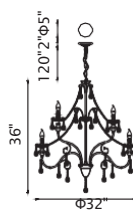

ELECTRA

A 

B 

No.	Model	Watt	Bulbs	Finish	Crystal
A	9836P28-6-125	MAX60W	6×E12	Oxidized Bronze 	Clear Crystal
B	9836P17-4-125	MAX60W	4×E12	Oxidized Bronze 	Clear Crystal

A 

A

No.	Model	Watt	Bulbs	Finish	Crystal
A	5095P32B-9	MAX60W	9×E12	Black 	Black Crystal