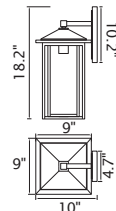

D

No.	Model	Watt	Bulbs	Finish	Glass
A	0417P9-1-101	MAX60	1×E26	Black	Clear
B	0417PT9-1-101	MAX60	1×E26	Black	Clear
C	0417W11-1-101	MAX60	1×E26	Black	Clear
D	0417W9-1-101	MAX60	1×E26	Black	Clear
E	0417W7-1-101	MAX60	1×E26	Black	Clear