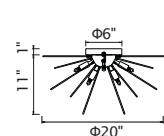

E

No.	Model	Watt	Bulbs	Finish
A	1034P40-14-620	MAX40W	14×G9	Gold Leaf
B	1034P30-9-620	MAX40W	9×G9	Gold Leaf
C	1034P16-6-620	MAX40W	6×G9	Gold Leaf
D	1034C40-8-620	MAX40W	8×G9	Gold Leaf
E	1034C20-6-620	MAX40W	6×G9	Gold Leaf
F	1034W8-2-620	MAX40W	2×G9	Gold Leaf