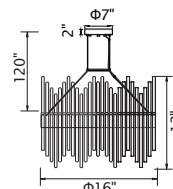

C

No.	Model	Watt	Delivered Lumens	Finish	Crystal	Dimmable with ELV dimmer(not included) Maximum Cable Length 120"
A	1063P32-169	70W	3640	Medallion Gold	Clear Crystal	Color Temp 3000K CRI(Ra) >90
B	1063P24-169	50W	2600	Medallion Gold	Clear Crystal	Dimming 100%-10%
C	1063P16-169	35W	1820	Medallion Gold	Clear Crystal	Rated Life 50000 hours