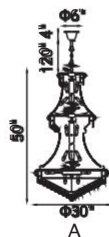

A

B

C

No.	Model	Watt	Bulbs	Finish	Crystal
A	8001P30G	MAX60W	32×E12	Gold	Clear Crystal
B	8001P42G	MAX60W	38×E12	Gold	Clear Crystal
C	8001P36G	MAX60W	34×E12	Gold	Clear Crystal

EMPIRE

A 

B 

No.	Model	Watt	Bulbs	Finish	Crystal
A	8001P42C	MAX60W	38×E12	Chrome 	Clear Crystal
B	8001P36C	MAX60W	34×E12	Chrome 	Clear Crystal