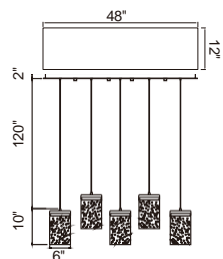

LAVA

A 

B 

A

B

No.	Model	Watt	Delivered Lumens	Finish	Glass
A	1587P24-17-624	190W	9880	Brass 	Clear
B	1587P48-14-624-RC	150W	7800	Brass 	Clear

Dimmable with ELV dimmer(not included)
 Maximum Cable Length 120"
 Color Temp 3000K
 CRI(Ra) >90
 Dimming 100%-10%
 Rated Life 50000 hours