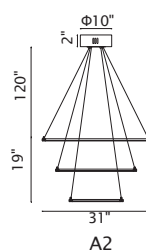

A2

No.	Model	Watt	Delivered Lumens	Finish	Dimmable with ELV dimmer(not included) Maximum Cable Length 120"
A	7112P31-103	54W	2808	White	Color Temp 3000K CRI(Ra) >80
B	7112P24-103	30W	1560	White	Dimming 100%-10% Rated Life 50000 hours