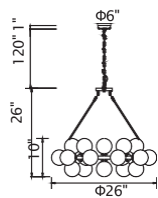

C

No.	Model	Watt	Finish	Glass
A	1020P39-70-101	70×LED G9×MAX 7W	Black	Frosted
B	1020P39-45-101	45×LED G9×MAX 7W	Black	Frosted
C	1020P26-25-101	25×LED G9×MAX 7W	Black	Frosted
D	1020P12-8-101	8×LED G9×MAX 7W	Black	Frosted
E	1020P36-16-101	16×LED G9×MAX 7W	Black	Frosted
F	1020W36-17-101	17×LED G9×MAX 7W	Black	Frosted
G	1020W18-8-101	8×LED G9×MAX 7W	Black	Frosted

Bulbs are not included