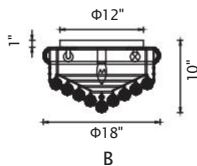

No.	Model	Watt	Bulbs	Finish	Crystal
A	8001C24C	MAX60W	13×E12	Chrome	Clear Crystal
B	8001C18C	MAX60W	5×E12	Chrome	Clear Crystal
C	8001C12C	MAX60W	3×E12	Chrome	Clear Crystal
D	8001C20C	MAX60W	8×E12	Chrome	Clear Crystal
E	8001C14C	MAX60W	4×E12	Chrome	Clear Crystal