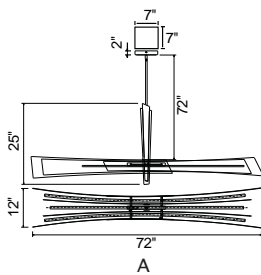

No.	Model	Watt	Delivered Lumens	Finish	Dimmable with CCT	ELV dimmer(not included)
A	1717P72-101	45W	2340	Black	>90	3000,4000,5000K
B	1717P50-101	30W	1560	Black	100%-10%	50000 hours