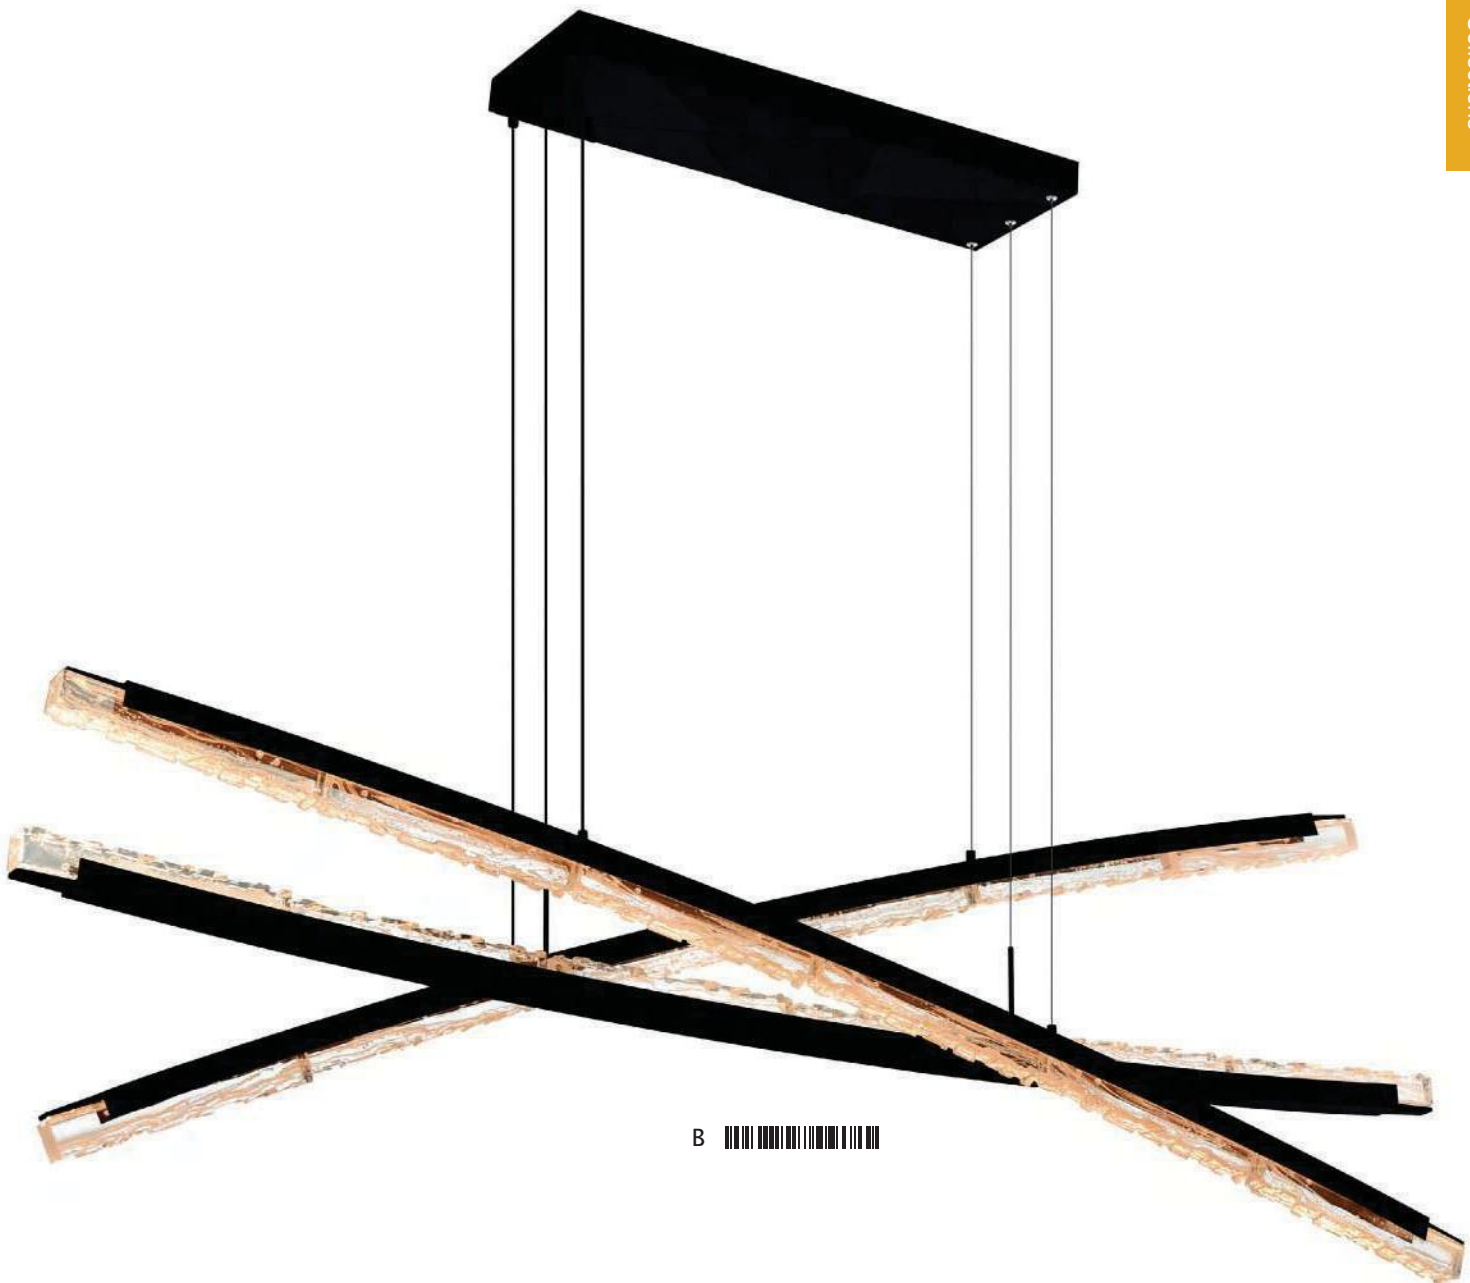

A

SOLARA

B 

No.	Model	Watt	Delivered Lumens	Finish	Dimmable with CCT	ELV dimmer(not included)
A	1717P72-101	45W	2340	Black 	>90	3000,4000,5000K
B	1717P50-101	30W	1560	Black 	100%-10%	50000 hours

SABER

A

SABER