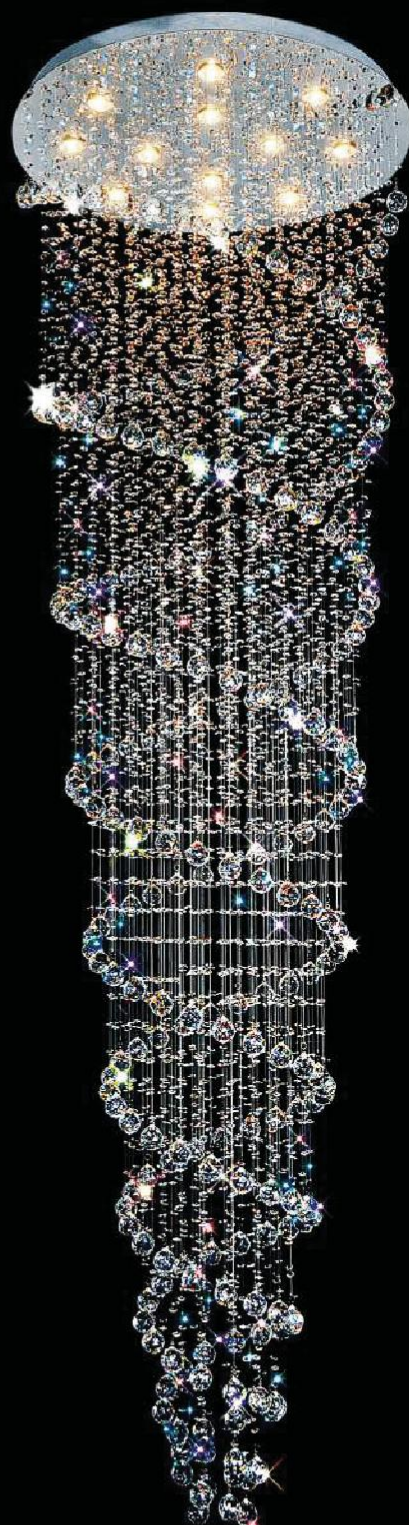

A 

No.	Model	Watt	Bulbs	Finish	Crystal
A	8311P12C-3	MAX60W	4×E12	Chrome 	Clear Crystal

DOUBLE SPIRAL

A 

B 

C 

No.	Model	Watt	Bulbs	Finish	Crystal
A	6606C20C	MAX35W	6xGU10	Chrome 	Clear Crystal
B	6606C24C	MAX35W	9xGU10	Chrome 	Clear Crystal
C	6606C32C	MAX35W	12xGU10	Chrome 	Clear Crystal