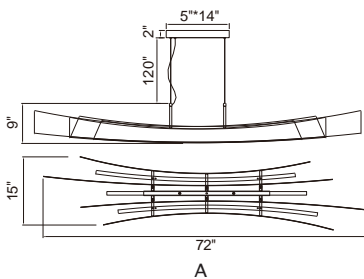

No.	Model	Watt	Delivered Lumens	Finish	Dimmable with ELV dimmer(not included)
A	1698P72-101	36W	1872	Black	Maximum Cable Length 120" CCT 3000,4000,5000K CRI(Ra) >90 Dimming 100%-10% Rated Life 50000 hours