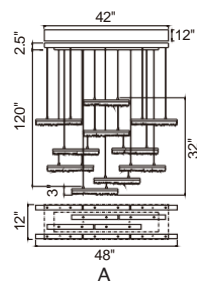

No.	Model	Watt	Delivered Lumens	Finish	Glass	Dimmable with ELV dimmer(not included)
A	1588P48-10-101	100W	5200	Black	Clear	Maximum Cable Length 120" Color Temp 3000K CRI(Ra) >90 Dimming 100%-10% Rated Life 50000 hours