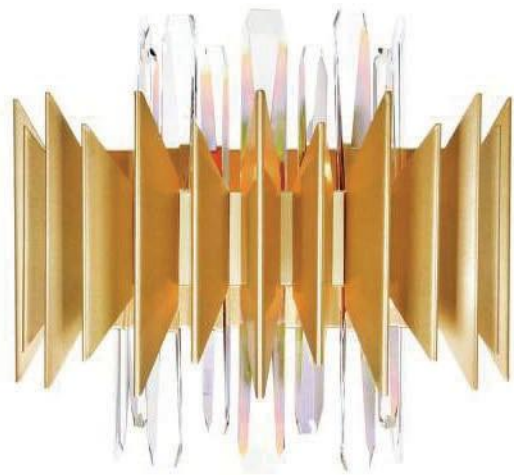

A

No.	Model	Watt	Bulbs	Finish	Crystal
A	1247W13-5-602	MAX40W	5×G9	Satin Gold	Clear
B	1247W24-7-602	MAX40W	7×G9	Satin Gold	Clear