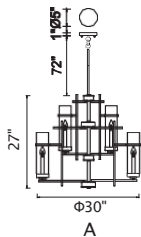

SIERRA

A 

No.	Model	Watt	Bulbs	Finish	Glass
A	9827P38-12-101	MAX60W	12×E12	Black 	Clear

SIERRA

A 

B 

C 

D 