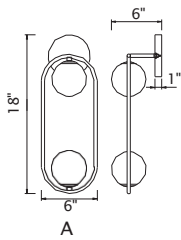

No.	Model	Watt	Finish	Glass	
A	1212W6-2-169	2xLED G9xMAX 5W	Medallion Gold	Frosted	Bulbs are not included
B	1212T8-2-169	2xLED G9xMAX 5W	Medallion Gold	Frosted