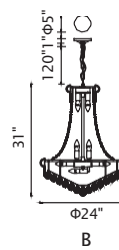

EMPIRE

A 

B 

No.	Model	Watt	Bulbs	Finish	Crystal
A	8001P28G	MAX60W	18×E12	Gold 	Clear Crystal
B	8001P24G	MAX60W	17×E12	Gold 	Clear Crystal

A

C

B

No.	Model	Watt	Bulbs	Finish	Crystal
A	8001P14G	MAX60W	6×E12	Gold	Clear Crystal
B	8001P20G	MAX60W	14×E12	Gold	Clear Crystal
C	8001P18G	MAX60W	8×E12	Gold	Clear Crystal