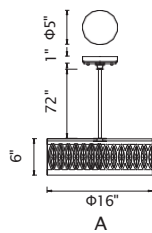

No.	Model	Watt	Bulbs	Finish	Crystal
A	9906P16-6-208	MAX40W	6xG9	Champagne	Clear Crystal
B	9906P31-8-208	MAX40W	8xG9	Champagne	Clear Crystal