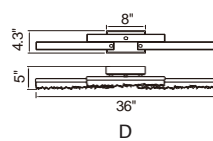

No.	Model	Watt	Delivered Lumens	Finish	Glass	Dimmable with ELV dimmer(not included)
A	1588P6-3-101	30W	1560	Black	Clear	Color Temp 3000K
B	1588W5-1-101	10W	520	Black	Clear	CRI(Ra) >90
C	1588W24-2-101	20W	1040	Black	Clear	Dimming 100%-10%
D	1588W36-3-101	30W	1560	Black	Clear	Rated Life 50000 hours