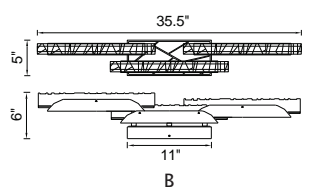

No.	Model	Watt	Delivered Lumens	Finish	Glass	Dimmable with ELV dimmer(not included) Maximum Cable Length 120" Color Temp 3000K CRI(Ra) >90 Dimming 1.00%-10% Rated Life 50000 hours
A	1586P60-3-101	90W	4680	Black	Clear	
B	1586W36-3-101	30W	1560	Black	Clear	
C	1586P48-101	30W	1560	Black	Clear	
D	1586W5-1-101	10W	520	Black	Clear