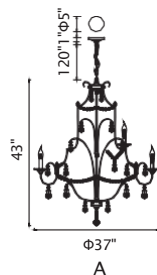

No.	Model	Watt	Bulbs	Finish	Crystal
A	9836P37-12-125	MAX60W	12×E12	Oxidized Bronze	Clear Crystal