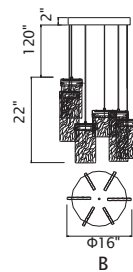

CAROLINA

LED

A 

B 

No.	Model	Watt	Delivered Lumens	Finish	Glass	Dimmable with ELV dimmer(not included) Maximum Cable Length 120" Color Temp 3000K CRI(Ra) >80 Dimming 100%-10% Rated Life 50000 hours
A	1090P20-10-620	85W	4420	Gold Leaf 	Clear Glass	
B	1090P16-6-620	50W	2600	Gold Leaf 	Clear Glass	