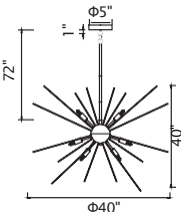

A

No.	Model	Watt	Bulbs	Finish
A	1034P40-14-620	MAX40W	14×G9	Gold Leaf
B	1034P30-9-620	MAX40W	9×G9	Gold Leaf
C	1034P16-6-620	MAX40W	6×G9	Gold Leaf
D	1034C40-8-620	MAX40W	8×G9	Gold Leaf
E	1034C20-6-620	MAX40W	6×G9	Gold Leaf
F	1034W8-2-620	MAX40W	2×G9	Gold Leaf