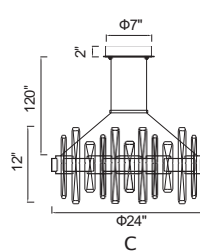

No.	Model	Watt	Delivered Lumens	Finish	Crystal	Dimmable with ELV dimmer(not included)
A	1592P32-612	65W	3380	Pearl Black+ TitaniumGold	Clear	Maximum Cable Length 120"
B	1592P43-612-RC	75W	3900	Pearl Black+ TitaniumGold	Clear	Color Temp 3000K
C	1592P24-612	50W	2600	Pearl Black+ TitaniumGold	Clear	CRI(Ra) >90
D	1592P18-612	35W	1820	Pearl Black+ TitaniumGold	Clear	Dimming 100%-10%
						Rated Life 50000 hours