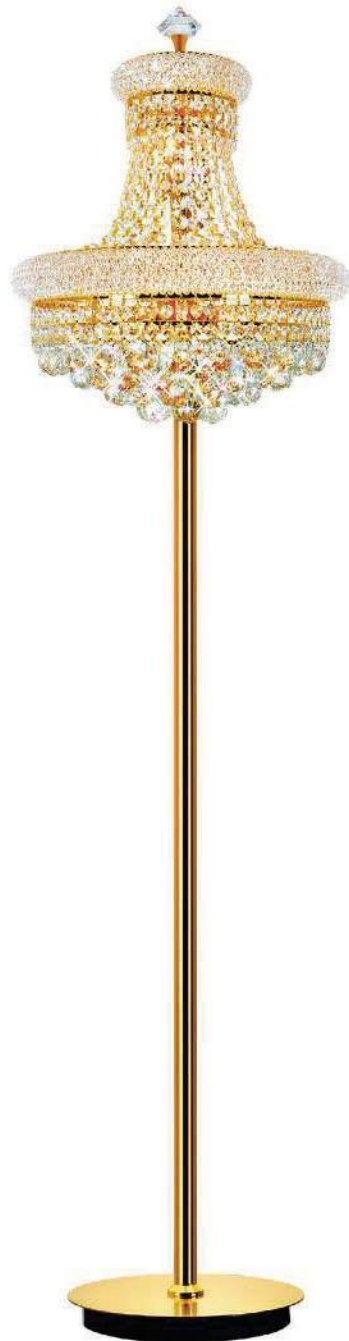

B

No.	Model	Watt	Bulbs	Finish	Crystal
A	8001F18C	MAX60W	8×E12	Chrome	Clear Crystal
B	8001F18G	MAX60W	8×E12	Gold	Clear Crystal
C	8001T14C	MAX60W	6×E12	Chrome	Clear Crystal