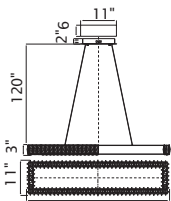

FELICITY

B 

C 

A

B

C

No.	Model	Watt	Delivered Lumens	Finish	Crystal	
A	1084P52-601-RC-2C	150W	7800	Chrome 	Clear Crystal	Dimmable with ELV dimmer(not included) Maximum Cable Length 120" Color Temp 4000K CRI(Ra) >80 Dimming 100%-10% Rated Life 50000 hours
B	1084P52-601-RC-1C	80W	4160	Chrome 	Clear Crystal	
C	1084P44-601-RC-1C	68W	3536	Chrome 	Clear Crystal	