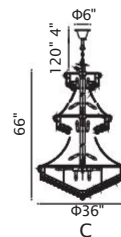

C

No.	Model	Watt	Bulbs	Finish	Crystal
A	8001P30G	MAX60W	32×E12	Gold	Clear Crystal
B	8001P42G	MAX60W	38×E12	Gold	Clear Crystal
C	8001P36G	MAX60W	34×E12	Gold	Clear Crystal