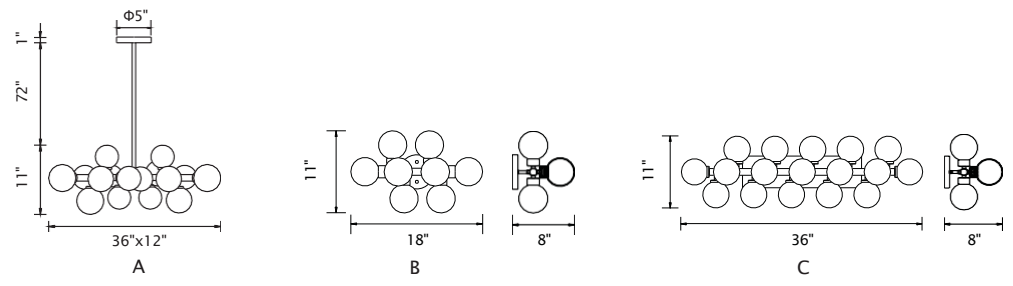

No.	Model	Watt	Finish	Glass
A	1020P36-16-602	16×LED G9×MAX 7W	Satin Gold	Frosted
B	1020W18-8-602	8×LED G9×MAX 7W	Satin Gold	Frosted
C	1020W36-17-602	17×LED G9×MAX 7W	Satin Gold	Frosted

Bulbs are not included