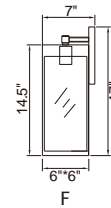

F

No.	Model	Watt	Bulbs	Finish	Glass
A	1695P8-4-101	MAX60	4xE12	Black	Clear
B	1695PT6-1-101	MAX60	1xE26	Black	Clear
C	1695P7-1-101	MAX60	1xE26	Black	Clear
D	1695W8-4-101	MAX60	4xE12	Black	Clear
E	1695W7-1-101	MAX60	1xE26	Black	Clear
F	1695W6-1-101	MAX60	1xE26	Black	Clear

Outdoor