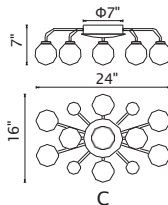

No.	Model	Watt	Finish	Glass
A	1125P16-8-268	8×LED G9×MAX 7W	Sun Gold	Frosted
B	1125W8-1-268	1×LED G9×MAX 7W	Sun Gold	Frosted
C	1125C24-9-268	9×LED G9×MAX 7W	Sun Gold	Frosted
D	1125C16-4-268	4×LED G9×MAX 7W	Sun Gold	Frosted

Bulbs are not included