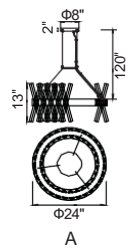

DECO

A 

B 

C 

GLACE

A 

No.	Model	Watt	Delivered Lumens	Finish	Crystal	Dimmable with ELV dimmer(not included) maximum cable length 120" Color Temp 3000K CRI(Ra) >90 Dimming 100%-10% Rated Life 50000 hours
A	1220P24-601	56W	2912	Chrome 	Clear	