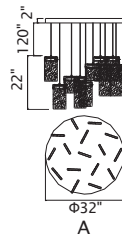

No.	Model	Watt	Delivered Lumens	Finish	Glass	Dimmable with ELV dimmer(not included)
A	1090P32-16-269	140W	7280	Pewter	Clear Glass	Maximum Cable Length 120"
						Color Temp 3000K
						CRI(Ra) >80
						Dimming 100%-10%
						Rated Life 50000 hours