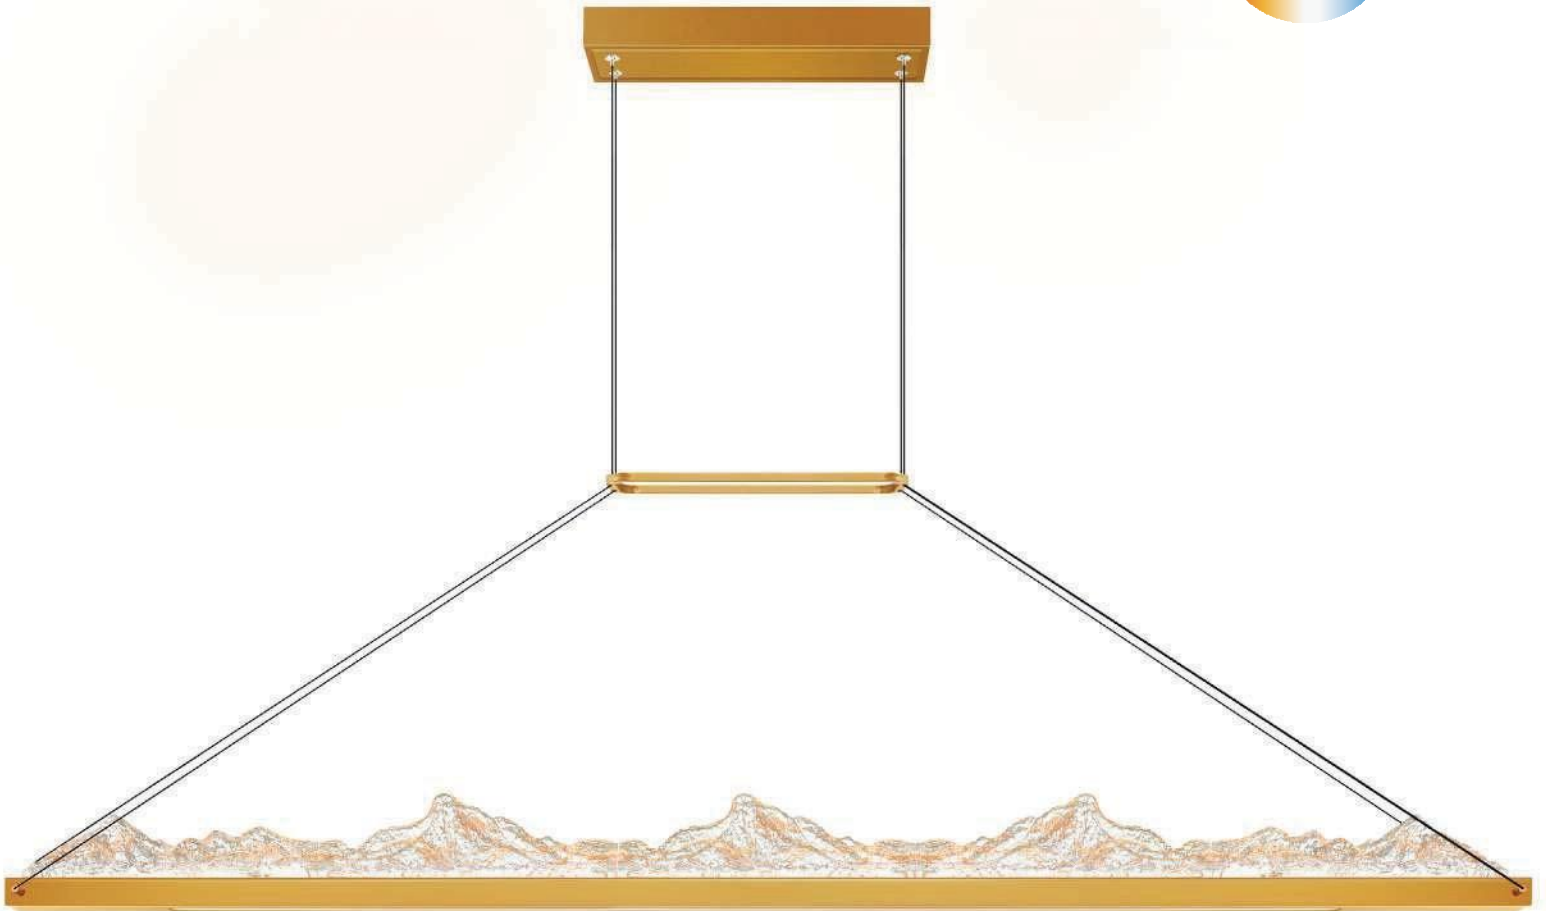

HIMALAYAS

A