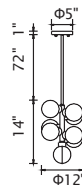

D

No.	Model	Watt	Finish	Glass
A	1020P39-70-101	70×LED G9×MAX 7W	Black	Frosted
B	1020P39-45-101	45×LED G9×MAX 7W	Black	Frosted
C	1020P26-25-101	25×LED G9×MAX 7W	Black	Frosted
D	1020P12-8-101	8×LED G9×MAX 7W	Black	Frosted
E	1020P36-16-101	16×LED G9×MAX 7W	Black	Frosted
F	1020W36-17-101	17×LED G9×MAX 7W	Black	Frosted
G	1020W18-8-101	8×LED G9×MAX 7W	Black	Frosted

Bulbs are not included