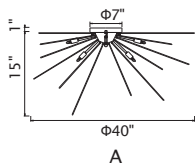

No.	Model	Watt	Bulbs	Finish
A	1034C40-8-101	MAX40	8×G9	Black
B	1034C20-6-101	MAX40	6×G9	Black
C	1034W8-2-101	MAX40	2×G9	Black