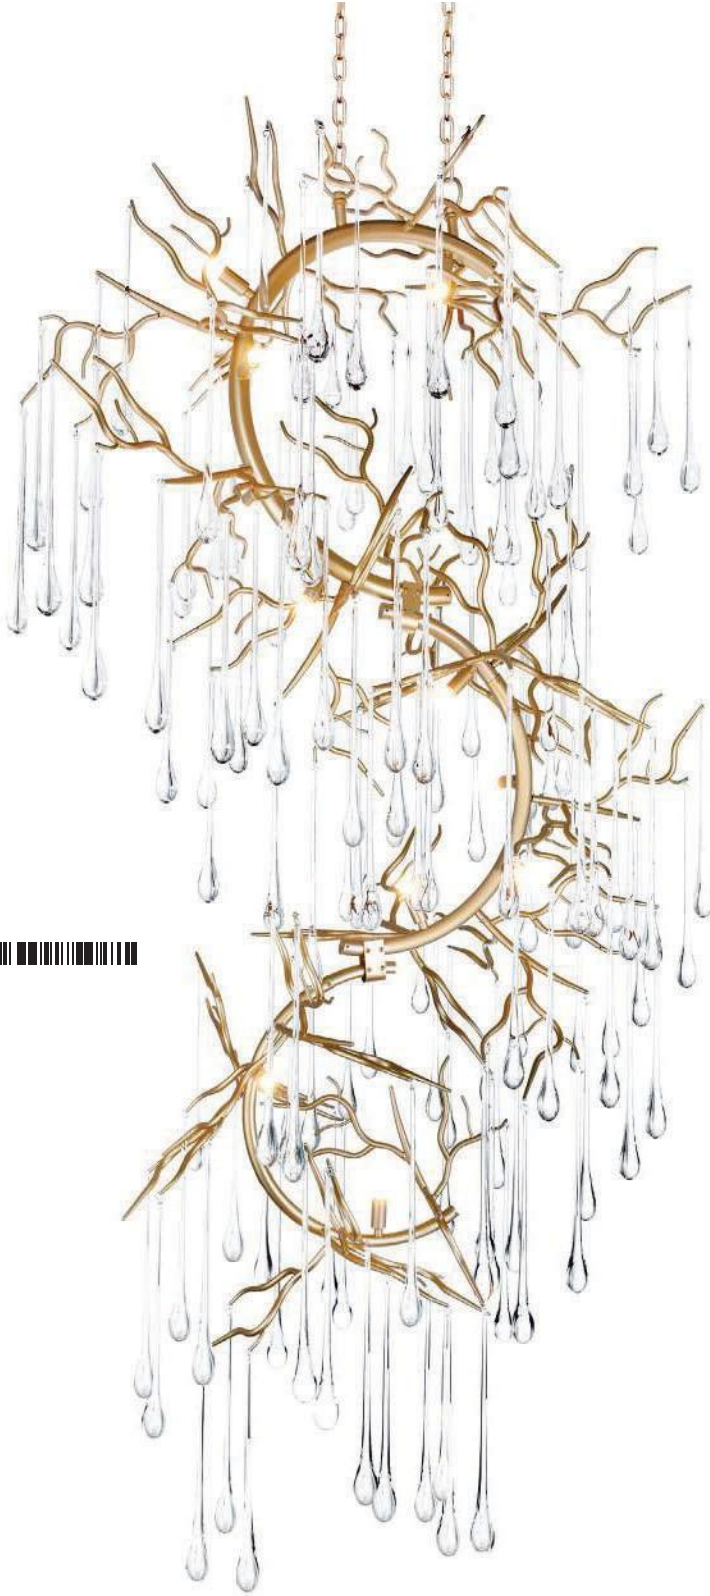

ANITA

A

B

C

No.	Model	Watt	Bulbs	Finish	Crystal
A	1094P26-12-101	MAX40	12×G9	Black	Clear
B	1094W11-3-101	MAX40	3×G9	Black	Clear
C	1094W10-2-101	MAX40	2×G9	Black	Clear

A 

B 

C 