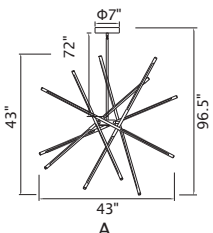

A

No.	Model	Watt	Delivered Lumens	Finish	Acrylic	Dimmable with Color Temp CRI(Ra) Dimming Rated Life	ELV dimmer(not included) 3000K ≥80 100%-10% 50000 hours
A	1375P43-6-101	27W	1404	Black	Frosted		
B	1375P31-6-101	20W	1040	Black	Frosted		
C	1375W24-1-101	3W	156	Black	Frosted