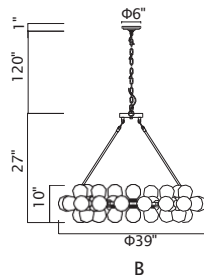

No.	Model	Watt	Finish	Glass
A	1020P39-70-602	70×LED G9×MAX7W	Satin Gold	Frosted
B	1020P39-45-602	45×LED G9×MAX 7W	Satin Gold	Frosted

Bulbs are not included