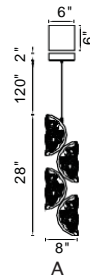

No.	Model	Watt	Delivered Lumens	Finish	Dimmable with ELV dimmer(not included)
A	1715P8-4-624	24W	1248	Brass	Maximum Cable Length 120"
B	1715W8-4-624	24W	1248	Brass	CCT 3000,4000,5000K CRI(Ra) >90 Dimming 100%-10% Rated Life 50000 hours