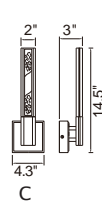

C

No.	Model	Watt	Delivered Lumens	Finish	Glass	Dimmable with ELV dimmer(not included) Maximum Cable Length 120"	Color Temp CRI(Ra)	Dimming	Rated Life
A	1589P12-5-624	23W	1196	Brass	Clear		3000K		
B	1589W24-624	9W	468	Brass	Clear		>90		
C	1589W5-624	5W	260	Brass	Clear			100%-10%	
D	1589P5-1-624	5W	260	Brass	Clear				50000 hours