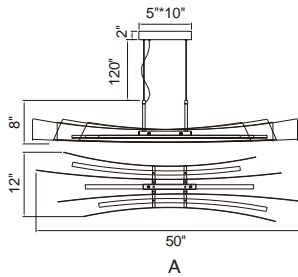

No.	Model	Watt	Delivered Lumens	Finish	Dimmable with ELV dimmer(not included)
A	1698P50-101	27W	1404	Black	Maximum Cable Length 120" CCT 3000,4000,5000K CRI(Ra) >90 Dimming 100%-10% Rated Life 50000 hours