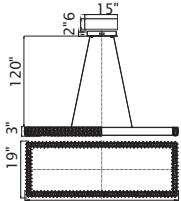

FELICITY

B 

C 

A

B

C

No.	Model	Watt	Delivered Lumens	Finish	Crystal	
A	1084P52-601-RC-2C	150W	7800	Chrome 	Clear Crystal	Dimmable with ELV dimmer(not included) Maximum Cable Length 120" Color Temp 4000K CRI(Ra) >80 Dimming 100%-10% Rated Life 50000 hours
B	1084P52-601-RC-1C	80W	4160	Chrome 	Clear Crystal	
C	1084P44-601-RC-1C	68W	3536	Chrome 	Clear Crystal	