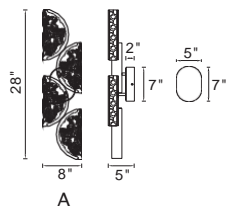

No.	Model	Watt	Delivered Lumens	Finish	Dimmable with CCT	ELV dimmer(not included)
A	1715W8-4-101	24W	1248	Black	3000,4000,5000K	3000,4000,5000K
					CRI(Ra)	>90
					Dimming	100%-10%
					Rated Life	50000 hours