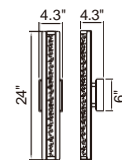

C

No.	Model	Watt	Delivered Lumens	Finish	Glass	Dimmable with Color Temp CRI(Ra) Dimming Rated Life	ELV dimmer(not included) 3000K >80 100%-10% 50000 hours
A	1702W48-101	13W	676	Black	Clear		
B	1702W36-101	9W	468	Black	Clear		
C	1702W24-101	6W	312	Black	Clear		

Outdoor