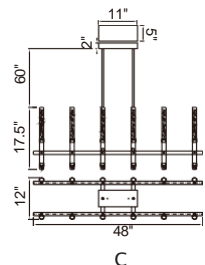

C

No.	Model	Watt	Delivered Lumens	Finish	Acrylic	Dimmable with ELV dimmer(not included) Maximum Cable Length 120" Color Temp 3000K CRI(Ra) >80 Dimming 100%-10% Rated Life 50000 hours
A	1703P48-18-602-RC	32W	1664	Satin Gold	Clear Bubble	
B	1703W26-602	6W	312	Satin Gold	Clear Bubble	
C	1703P48-12-602-RC	45W	2340	Satin Gold	Clear Bubble	
D	1703W5-602	3W	156	Satin Gold	Clear Bubble