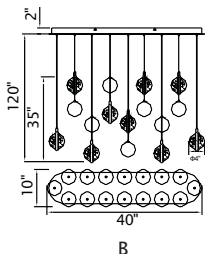

B

No.	Model	Watt	Delivered Lumens	Finish	Crystal	
A	1673P24-13-613	26W	1352	Polished Nickel	Bubbled	Dimmable with ELV dimmer(not included) CRI 90+ Temp 3000K CR100+ Dimming 100%-10% Rated Life 50000 hours
B	1673P40-9-613-RC	18W	936	Polished Nickel	Bubbled	
C	1673P4-1-613	2W	104	Polished Nickel	Bubbled