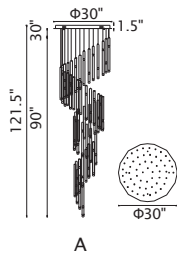

A

No.	Model	Watt	Delivered Lumens	Finish	Acrylic	Dimmable with ELV dimmer(not included)
A	1262P30-54-101	142	7384	Black	Frosted	Maximum Cable Length 120"
B	1262P24-16-101	48	2496	Black	Frosted	Color Temp 3000K
						CRI(Ra) >80
						Dimming 100%-10%
						Rated Life 50000 hours