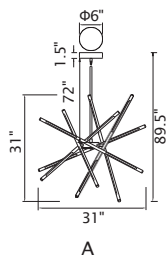

No.	Model	Watt	Delivered Lumens	Finish	Acrylic
A	1375P31-6-602	20W	1040	Satin Gold	Frosted
B	1375W24-1-602	3W	156	Satin Gold	Frosted
C	1375P43-6-602	27W	1404	Satin Gold	Frosted

Dimmable with ELY dimmer(not included)
Color Temp 3000K
CRI(Ra) >80
Dimming 100%-10%
Rated Life 50000 hours