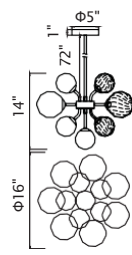

B

No.	Model	Watt	Finish	Glass
A	1205P25-15-601	15×LED G9×MAX 5W	Chrome	Clear+Smoke
B	1205P16-8-601	8×LED G9×MAX 5W	Chrome	Clear+Smoke
C	1205C25-10-601	10×LED G9×MAX 5W	Chrome	Clear+Smoke
D	1205C16-6-601	6×LED G9×MAX 5W	Chrome	Clear+Smoke
E	1205W9-3-601	3×LED G9×MAX 5W	Chrome	Clear+Smoke

Bulbs are not included