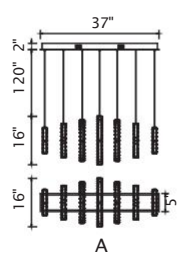

CELINA

A 

B 

C 

No.	Model	Watt	Delivered Lumens	Finish	Crystal	Dimmable with ELV dimmer(not included) Maximum Cable Length 120"
A	1046P37-7-601-RC	100W	5200	Chrome 	Clear Crystal	Color Temp 4000K CRI(Ra) >80
B	1046P26-5-601-RC	75W	3900	Chrome 	Clear Crystal	Dimming 100%-10%
C	1046P34-6-601	80W	4160	Chrome 	Clear Crystal	Rated Life 50000 hours