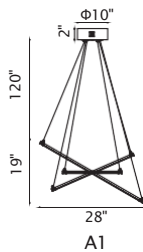

A1

No.	Model	Watt	Delivered Lumens	Finish	Dimmable with ELV dimmer(not included) Maximum Cable Length 120"
A	7112P31-103	54W	2808	White	Color Temp 3000K CRI(Ra) >80
B	7112P24-103	30W	1560	White	Dimming 100%-10% Rated Life 50000 hours