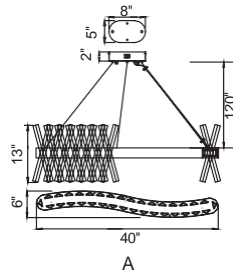

No.	Model	Watt	Delivered Lumens	Finish	Crystal	Dimmable with ELV dimmer(not included) maximum cable length 120" Color Temp 3000K CRI(Ra) >90 Dimming 100%-10% Rated Life 50000 hours
A	1220P40-601-S	45W	2340	Chrome	Clear