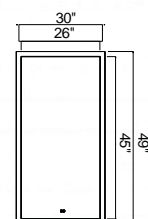

ABIGAIL

Key Features:

1. 5mm environmental silver mirror, copper free, regular frosting
2. Metal chassis+electric box
3. Built-in ULLED driver
4. Touch sensor Switch
5. CRI>80
6. Delivered Lumens 300 lm
7. Wattage: 25W
8. Color Temp: 3000K, 4000K, 6000K
9. ETL certified, 3 year warranty

1233W30-49

Size: 30" x 49"