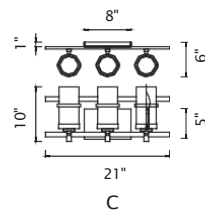

No.	Model	Watt	Bulbs	Finish	Glass
A	9827W5-1-101	MAX60W	1×E12	Black	Clear
B	9827C18-4-101	MAX60W	4×E12	Black	Clear
C	9827W21-3-101	MAX60W	3×E12	Black	Clear