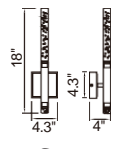

C

No.	Model	Watt	Delivered Lumens	Finish	Acrylic	Dimmable with ELV dimmer(not included)
A	1703P32-45-101	90W	4680	Black	Clear Bubble	Maximum Cable Length 120"
B	1703P48-18-101-RC	32W	1664	Black	Clear Bubble	Color Temp 3000K
C	1703W5-101	3W	156	Black	Clear Bubble	CRI(Ra) >80
D	1703W26-101	6W	312	Black	Clear Bubble	Dimming 100%-10%
						Rated Life 50000 hours