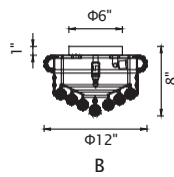

EMPIRE

A 

C 

B 

No.	Model	Watt	Bulbs	Finish	Crystal
A	8001C20G	MAX60W	8×E12	Gold 	Clear Crystal
B	8001C12G	MAX60W	3×E12	Gold 	Clear Crystal
C	8001C14G	MAX60W	4×E12	Gold 	Clear Crystal

D

A

B