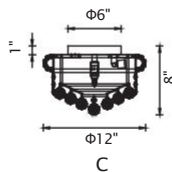

No.	Model	Watt	Bulbs	Finish	Crystal
A	8001C24C	MAX60W	13×E12	Chrome	Clear Crystal
B	8001C18C	MAX60W	5×E12	Chrome	Clear Crystal
C	8001C12C	MAX60W	3×E12	Chrome	Clear Crystal
D	8001C20C	MAX60W	8×E12	Chrome	Clear Crystal
E	8001C14C	MAX60W	4×E12	Chrome	Clear Crystal