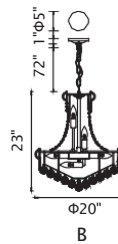

EMPIRE

A 

B 

No.	Model	Watt	Bulbs	Finish	Crystal
A	8001P28G	MAX60W	18×E12	Gold 	Clear Crystal
B	8001P24G	MAX60W	17×E12	Gold 	Clear Crystal

A

C

B

No.	Model	Watt	Bulbs	Finish	Crystal
A	8001P14G	MAX60W	6×E12	Gold	Clear Crystal
B	8001P20G	MAX60W	14×E12	Gold	Clear Crystal
C	8001P18G	MAX60W	8×E12	Gold	Clear Crystal