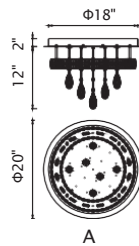

No.	Model	Watt	Delivered Lumens	Finish	Crystal	Dimmable with ELV dimmer(not included)
A	5613C20ST-R	34W	1768	Stainless Steel	Clear Crystal	Color Temp 4000K CRI(Ra) > 80
B	5626P6-1-601	4W	208	Chrome	Clear Crystal	Dimming 100%-10%
C	5638T9ST	18W	936	Chrome	Clear Crystal	Rated Life 50000 hours