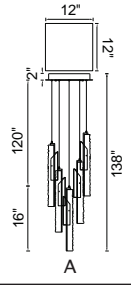

No.	Model	Watt	Delivered Lumens	Finish	Glass	Dimmable with ELV dimmer(not included) Maximum Cable Length 120" CRI(Ra) >90 Dimming 100%-10% Rated Life 50000 hours
A	1586P12-5-101	50W	2600	Black	Clear	
B	1586P8-3-101	30W	1560	Black	Clear