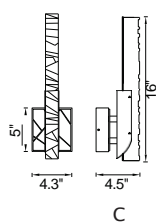

VALIRA

A 

B 

C

D

No.	Model	Watt	Delivered Lumens	Finish	Glass	Dimmable with ELV dimmer(not included) Maximum Cable Length 120"
A	1586P8-3-624	30W	1560	Brass	Clear	Color Temp 3000K
B	1586P12-5-624	50W	2600	Brass	Clear	CRI(Ra) >90
C	1586W5-1-624	10W	520	Brass	Clear	Dimming 100%-10%
D	1586W36-3-624	30W	1560	Brass	Clear	Rated Life 50000 hours