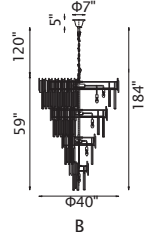

No.	Model	Watt	Bulbs	Finish	Crystal
A	1112P32-12-169	MAX60W	12×E12	Medallion Gold	Clear
B	1112P40-34-169	MAX60W	34×E12	Medallion Gold	Clear