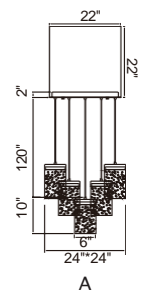

B

A

No.	Model	Watt	Delivered Lumens	Finish	Glass	Dimmable with ELV dimmer(not included) Maximum Cable Length 120" Color Temp 3000K CRI(Ra) >90 Dimming 100%-10% Rated Life 50000 hours
A	1587P24-17-101	190W	9880	Black	Clear	
B	1587P48-14-101-RC	150W	7800	Black	Clear