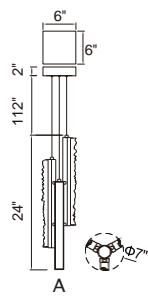

No.	Model	Watt	Delivered Lumens	Finish	Glass	Dimmable with ELV dimmer(not included)	Color Temp	CRI(Ra)	Dimming	Rated Life
A	1588P6-3-624	30W	1560	Brass	Clear		3000K	>90	100%-10%	50000 hours
B	1588W5-1-624	10W	520	Brass	Clear					
C	1588W24-2-624	20W	1040	Brass	Clear					
D	1588W36-3-624	30W	1560	Brass	Clear