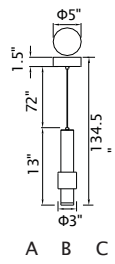

No.	Model	Watt	Delivered Lumens	Finish	Acrylic	Dimmable with ELY dimmer(not included)
A	1390P5-1-101	9W	468	Black	Frosted	Color Temp 3000K
B	1390P5-1-606	9W	468	Satin Nickel	Frosted	CRI(Ra) >80
C	1390P5-1-602	9W	468	Satin Gold	Frosted	Dimming 100%-10%
						Rated Life 50000 hours