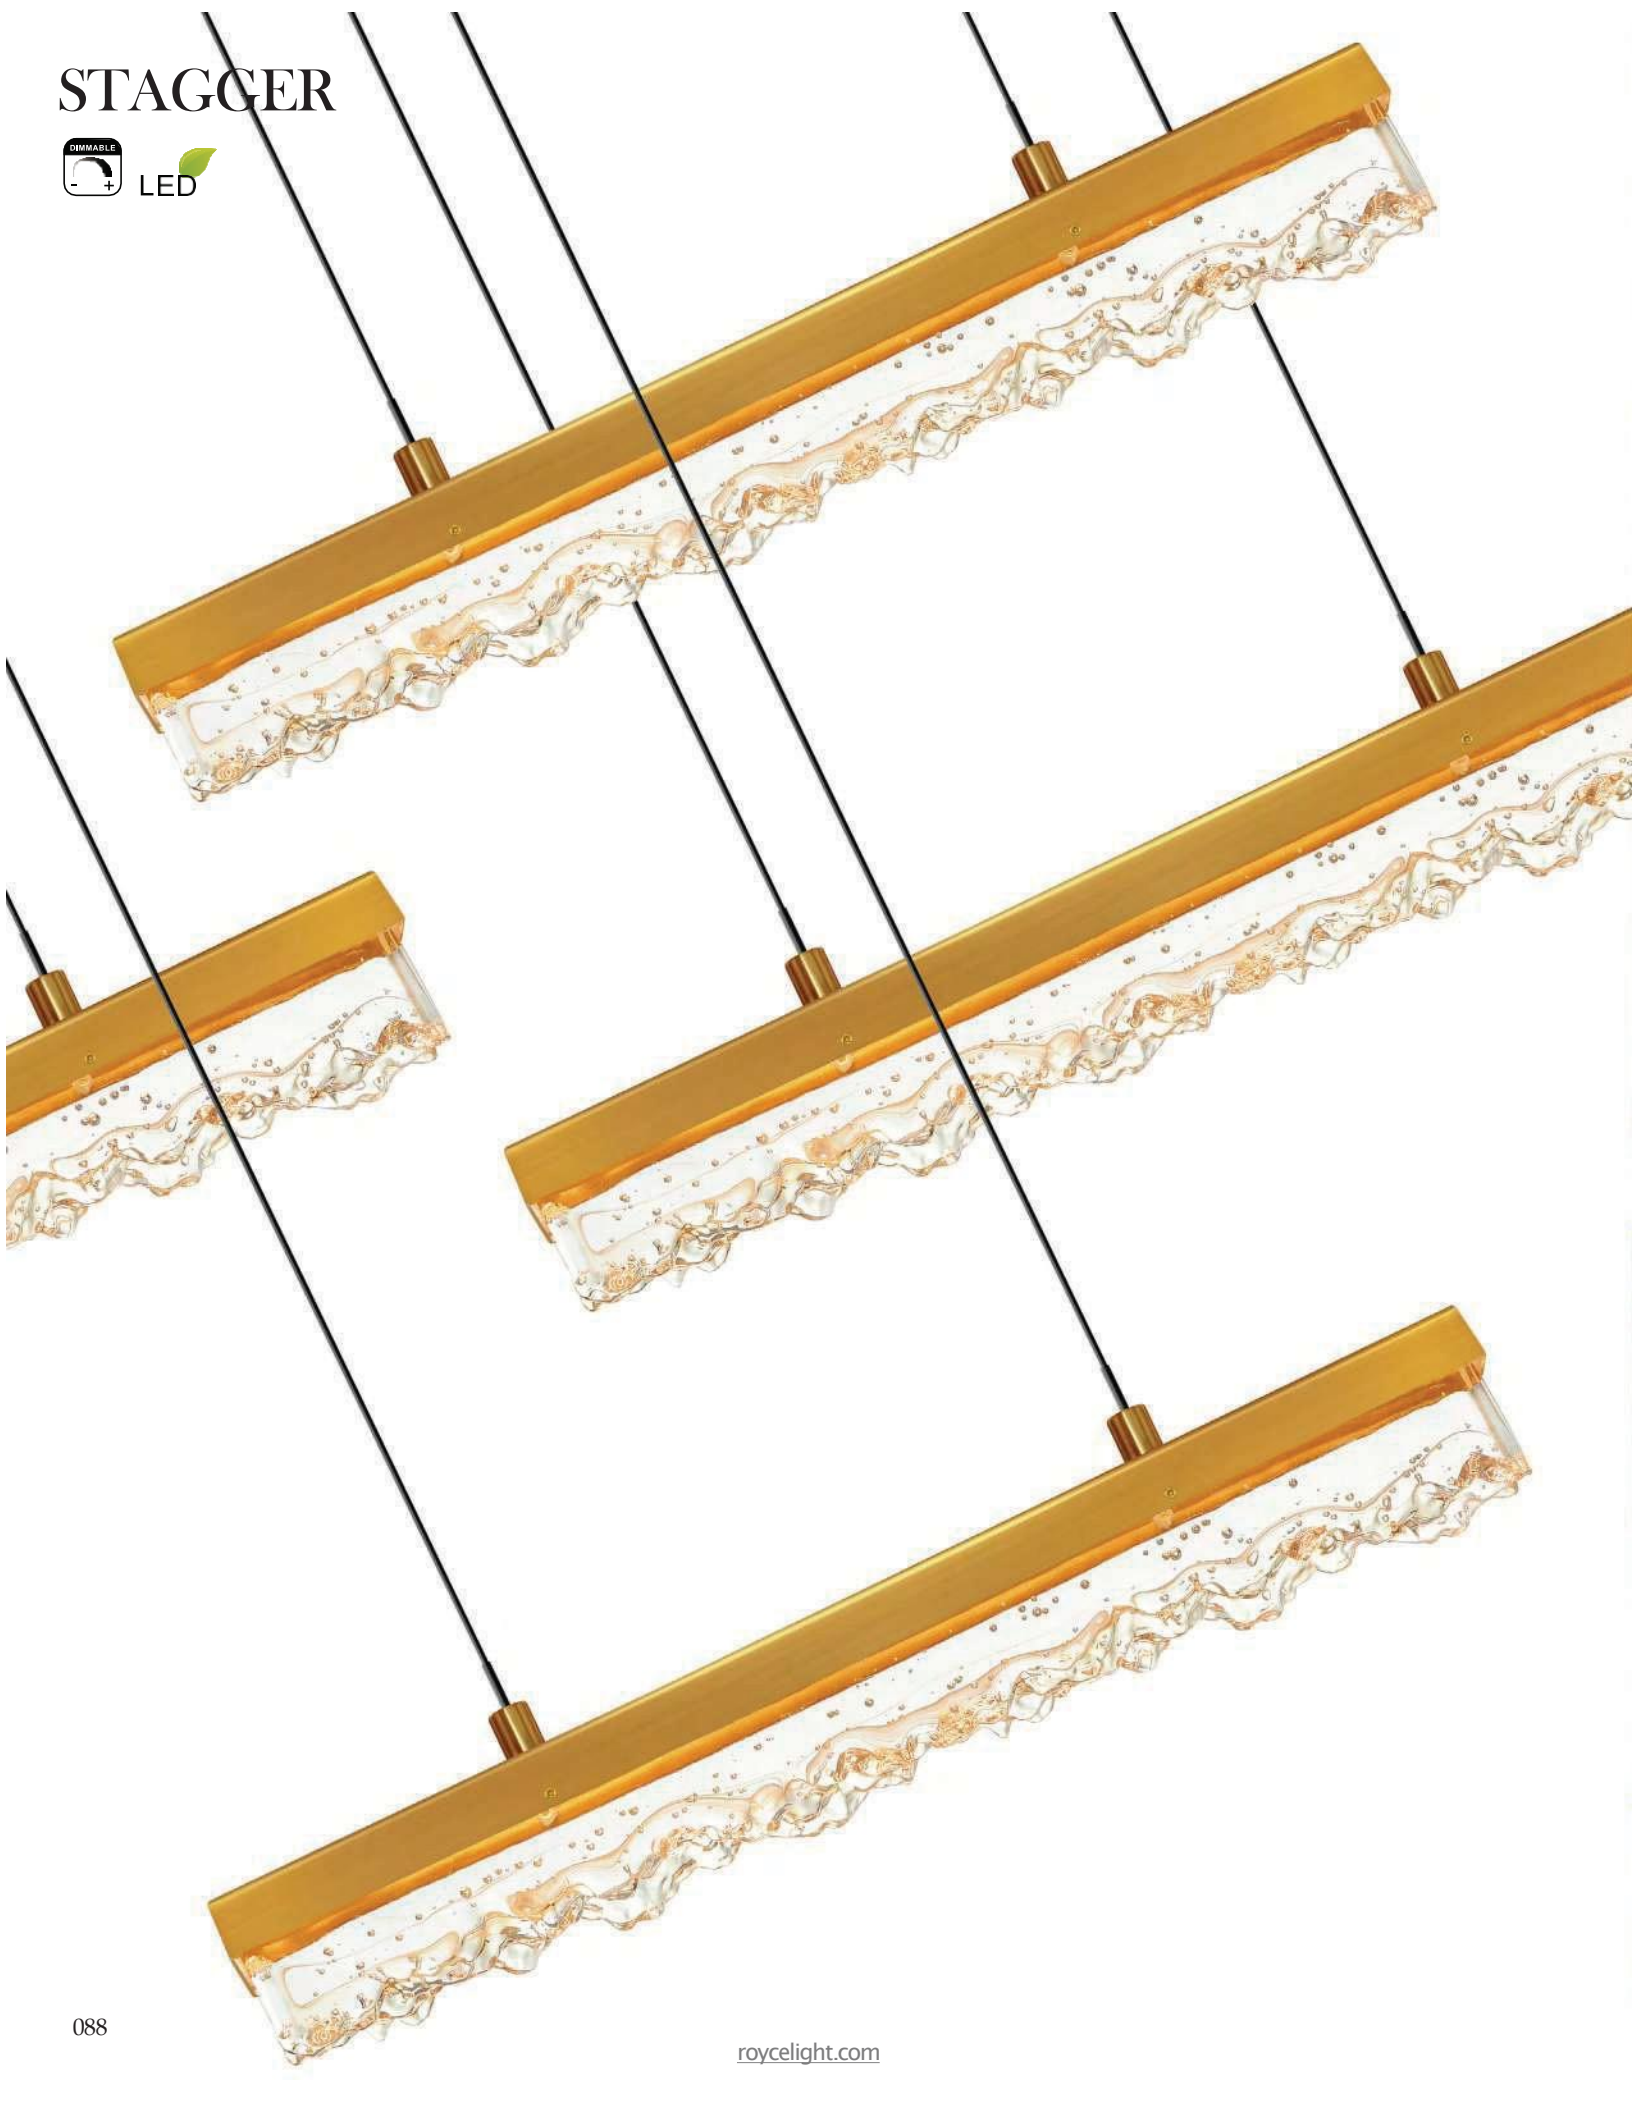

STAGGER

STAGGER

STAGGER

A 

No.	Model	Watt	Delivered Lumens	Finish	Glass	Dimmable with ELV dimmer(not included) Maximum Cable Length 120" Color Temp 3000K CRI(Ra) >90 Dimming 100%-10% Rated Life 50000 hours
A	1588P60-14-624	140W	7280	Brass 	Clear	