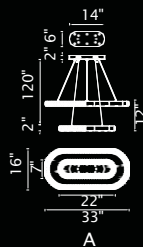

No.	Model	Watt	Delivered Lumens	Finish	Crystal	Dimmable with ELV dimmer(not included) Maximum Cable Length 120" Color Temp 4000K CRI(Ra) > 80 Dimming 100%-10% Rated Life 50000 hours
A	5628P34ST-20	44W	2288	Stainless Steel	Clear Crystal