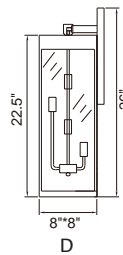

D

No.	Model	Watt	Bulbs	Finish	Glass
A	1695P8-4-101	MAX60	4xE12	Black	Clear
B	1695PT6-1-101	MAX60	1xE26	Black	Clear
C	1695P7-1-101	MAX60	1xE26	Black	Clear
D	1695W8-4-101	MAX60	4xE12	Black	Clear
E	1695W7-1-101	MAX60	1xE26	Black	Clear
F	1695W6-1-101	MAX60	1xE26	Black	Clear

Outdoor