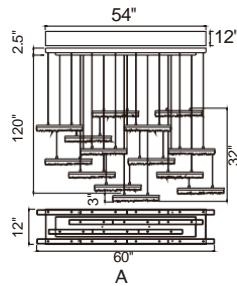

No.	Model	Watt	Delivered Lumens	Finish	Glass	Dimmable with ELV dimmer(not included) Maximum Cable Length 120" Color Temp 3000K CRI(Ra) >90 Dimming 100%-10% Rated Life 50000 hours
A	1588P60-14-624	140W	7280	Brass	Clear