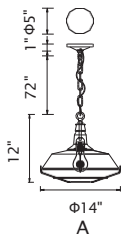

No.	Model	Watt	Bulbs	Finish
A	9611P14-1-101	MAX60W	1×E26	Black
B	9611P11-1-101	MAX60W	1×E26	Black
C	9611P18-1-101	MAX60W	1×E26	Black