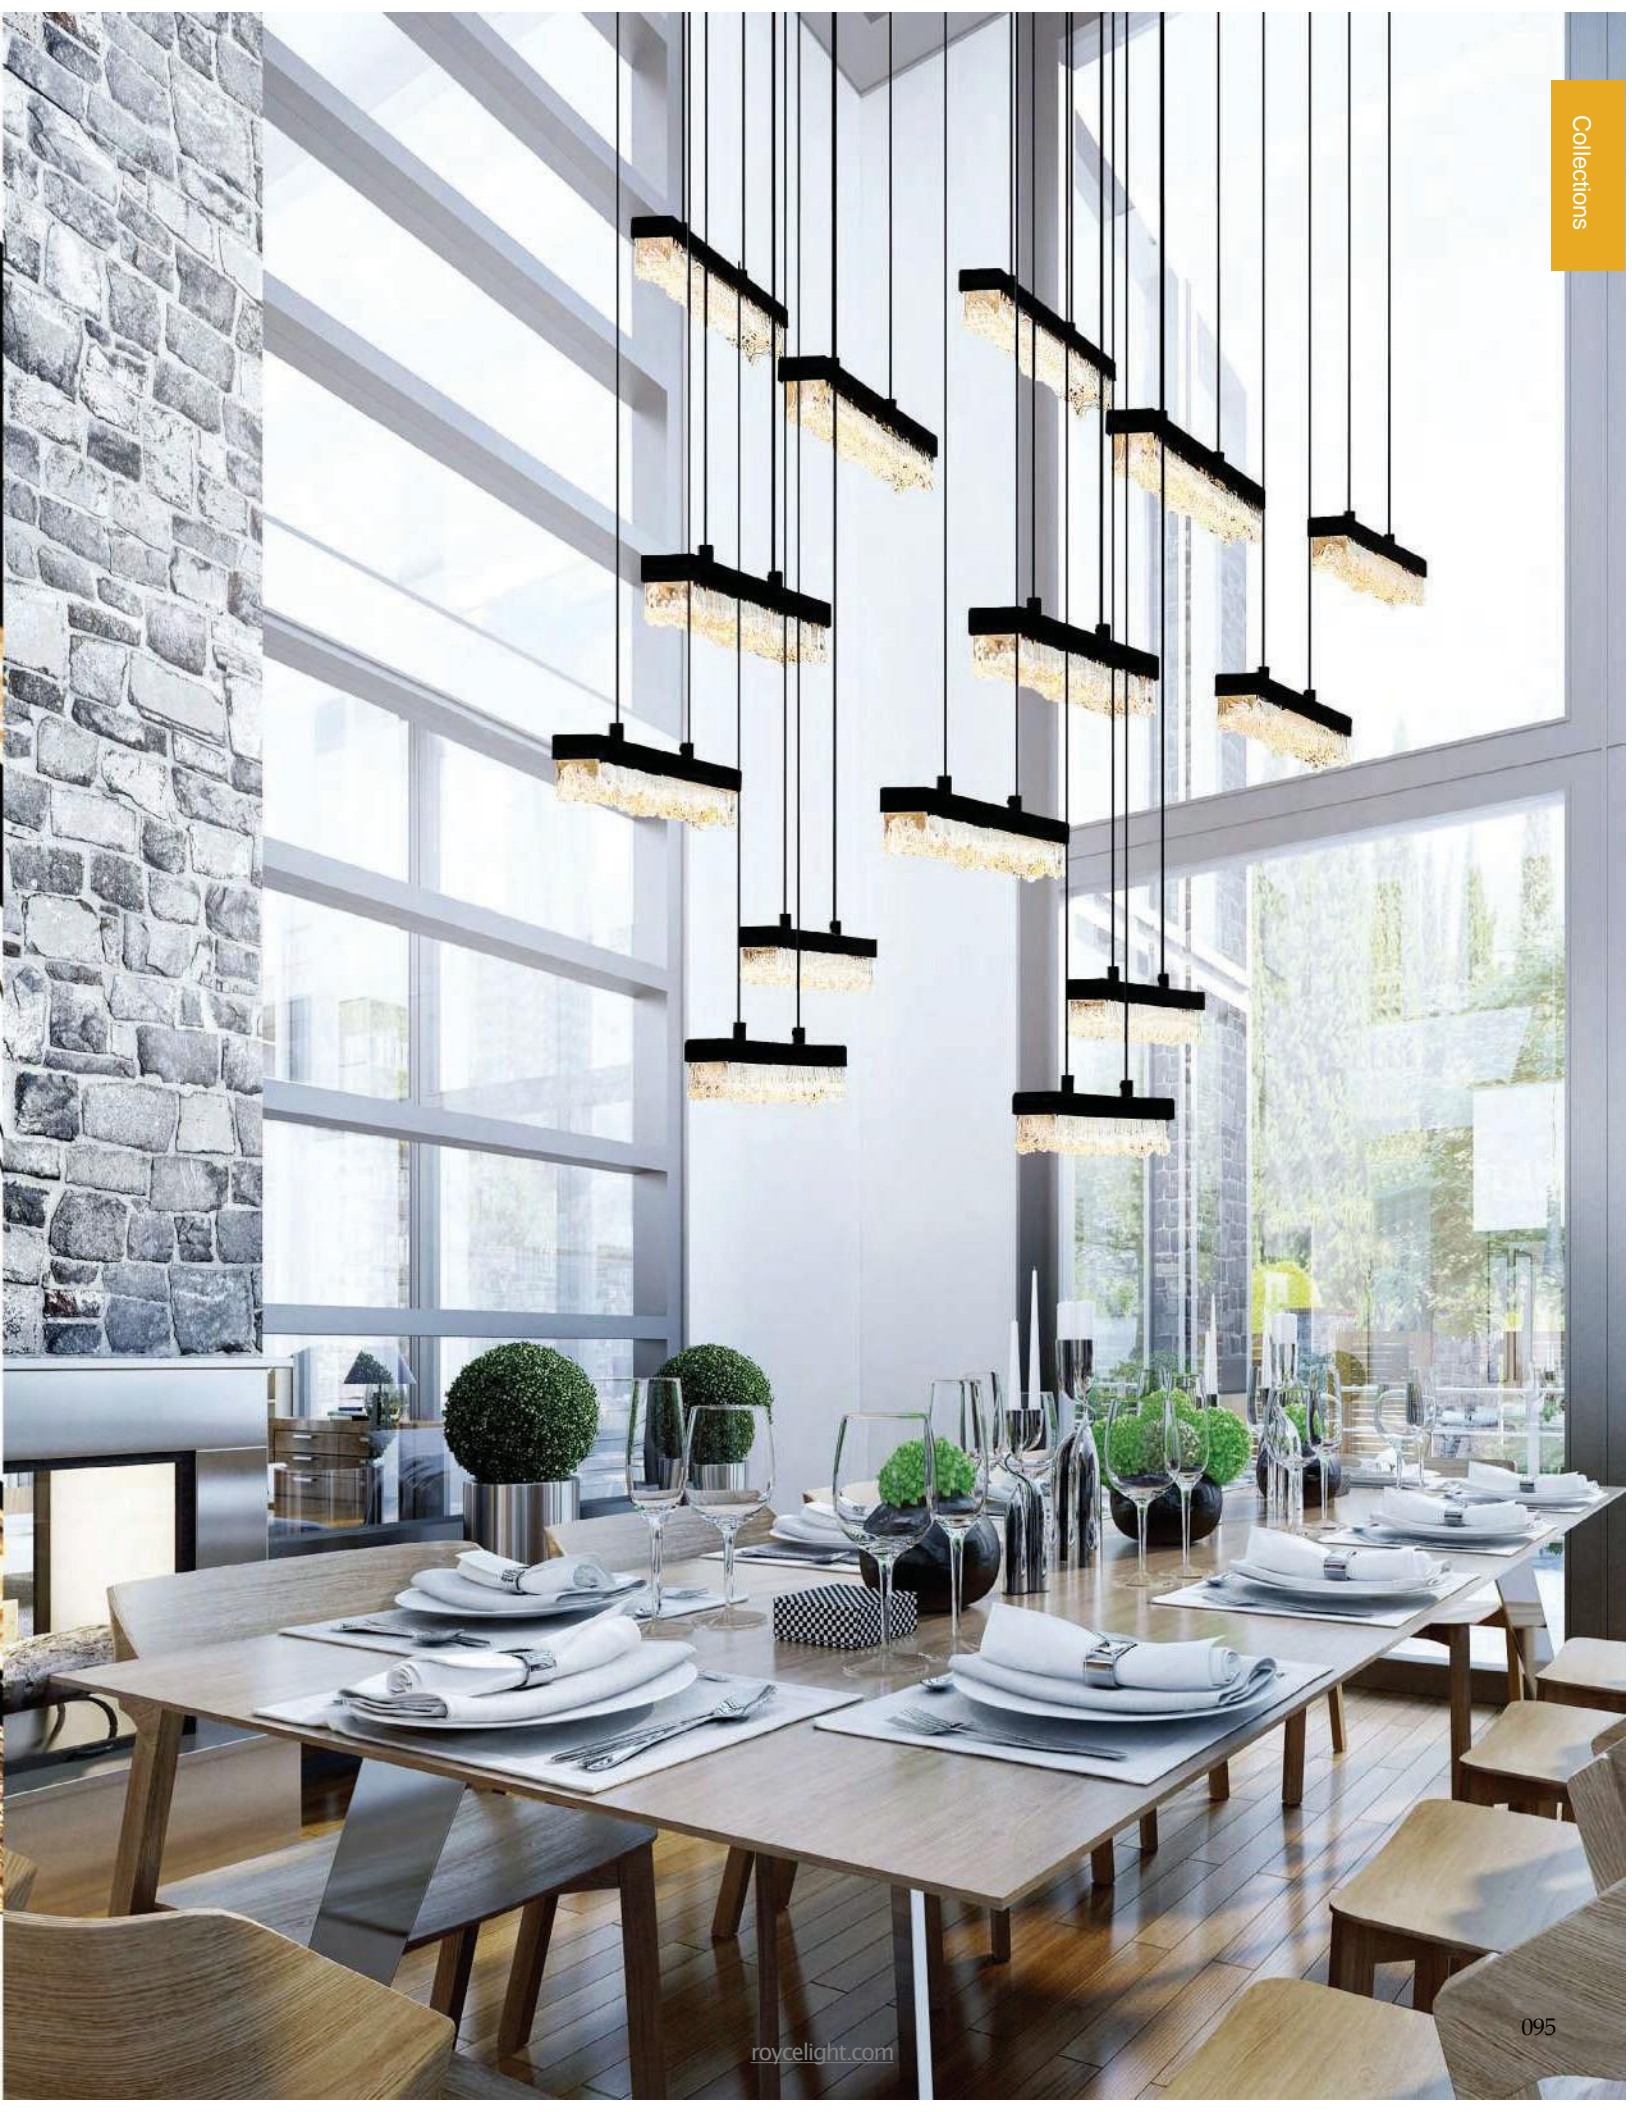

STAGGER

STAGGER

A 

No.	Model	Watt	Delivered Lumens	Finish	Glass	Dimmable with ELV dimmer(not included) Maximum Cable Length 120"
A	1588P60-14-101	140W	7280	Black 	Clear	Color Temp 3000K CRI(Ra) >90 Dimming 100%-10% Rated Life 50000 hours