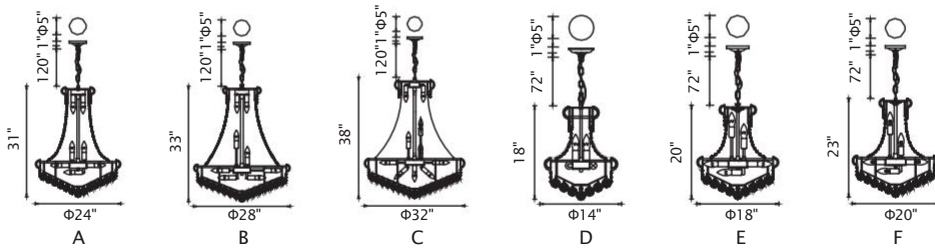

No.	Model	Watt	Bulbs	Finish	Crystal
A	8001P24C	MAX60W	17×E12	Chrome	Clear Crystal
B	8001P28C	MAX60W	18×E12	Chrome	Clear Crystal
C	8001P32C	MAX60W	19×E12	Chrome	Clear Crystal
D	8001P14C	MAX60W	6×E12	Chrome	Clear Crystal
E	8001P18C	MAX60W	8×E12	Chrome	Clear Crystal
F	8001P20C	MAX60W	14×E12	Chrome	Clear Crystal