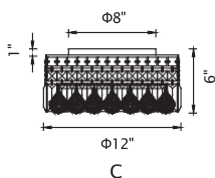

COLOSSEUM

A 

B 

No.	Model	Watt	Bulbs	Finish	Crystal
A	8005C14C-R	MAX60W	4×E12	Chrome 	Clear Crystal
B	8005C16C-R	MAX60W	5×E12	Chrome 	Clear Crystal

A 

B 

C

D