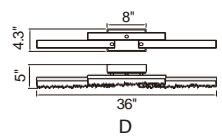

No.	Model	Watt	Delivered Lumens	Finish	Glass	Dimmable with ELV dimmer(not included)	Color Temp	CRI(Ra)	Dimming	Rated Life
A	1588P6-3-624	30W	1560	Brass	Clear		3000K	>90	100%-10%	50000 hours
B	1588W5-1-624	10W	520	Brass	Clear					
C	1588W24-2-624	20W	1040	Brass	Clear					
D	1588W36-3-624	30W	1560	Brass	Clear