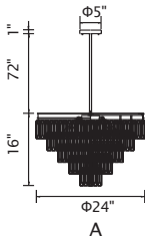

A

No.	Model	Watt	Bulbs	Finish	Crystal
A	9969P24-12-601	MAX60W	12×E12	Chrome	Clear Crystal
B	9969P8-5-601	MAX40W	5×G9	Chrome	Clear Crystal
C	9969P18-5-601	MAX60W	5×E12	Chrome	Clear Crystal