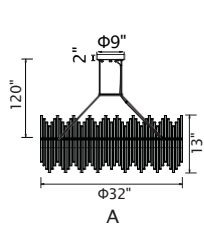

GENEVIEVE

A 

B 

C 

A

B

C

No.	Model	Watt	Delivered Lumens	Finish	Crystal	Dimmable with ELV dimmer(not included) Maximum Cable Length 120"
A	1063P32-169	70W	3640	Medallion Gold 	Clear Crystal	Color Temp 3000K CRI(Ra) >90
B	1063P24-169	50W	2600	Medallion Gold 	Clear Crystal	Dimming 100%-10%
C	1063P16-169	35W	1820	Medallion Gold 	Clear Crystal	Rated Life 50000 hours