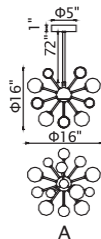

No.	Model	Watt	Finish	Glass
A	1125P16-8-268	8×LED G9×MAX 7W	Sun Gold	Frosted
B	1125W8-1-268	1×LED G9×MAX 7W	Sun Gold	Frosted
C	1125C24-9-268	9×LED G9×MAX 7W	Sun Gold	Frosted
D	1125C16-4-268	4×LED G9×MAX 7W	Sun Gold	Frosted

Bulbs are not included