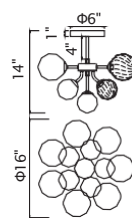

D

No.	Model	Watt	Finish	Glass
A	1205P25-15-601	15×LED G9×MAX 5W	Chrome	Clear+Smoke
B	1205P16-8-601	8×LED G9×MAX 5W	Chrome	Clear+Smoke
C	1205C25-10-601	10×LED G9×MAX 5W	Chrome	Clear+Smoke
D	1205C16-6-601	6×LED G9×MAX 5W	Chrome	Clear+Smoke
E	1205W9-3-601	3×LED G9×MAX 5W	Chrome	Clear+Smoke

Bulbs are not included