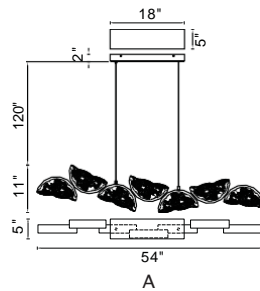

No.	Model	Watt	Delivered Lumens	Finish	
A	1715P54-7-624	36W	1872	Brass	Dimmable with ELV dimmer(not included) Maximum Cable Length 120" CCT 3000,4000,5000K CRI(Ra) >90 Dimming 100%-10% Rated Life 50000 hours