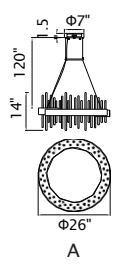

A

No.	Model	Watt	Delivered Lumens	Finish	Crystal	
A	1245P26-602	70W	3640	Satin Gold	Clear	Dimmable with ELV dimmer(not included) Maximum Cable Length 120" Color Temp 3000K CRI(Ra) >90 Dimming 100%-10% Rated Life 50000 hours
B	1245P32-602	85W	4420	Satin Gold	Clear	
C	1245W7-1-602	8W	416	Satin Gold	Clear	
D	1245P8-602	16W	832	Satin Gold	Clear	
E	1245P20-602	50W	2600	Satin Gold	Clear