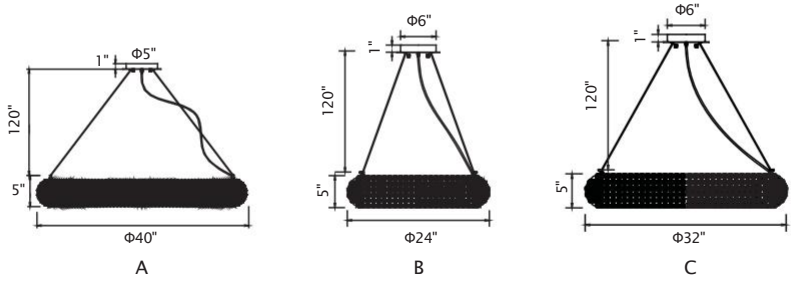

A 

VERONIQUE

B

C

No.	Model	Watt	Bulbs	Finish	Crystal
A	1057P40-16-601	MAX40W	16xG9	Chrome	Clear Crystal
B	1057P24-8-601	MAX40W	8xG9	Chrome	Clear Crystal
C	1057P32-12-601	MAX40W	12xG9	Chrome	Clear Crystal

NOVA