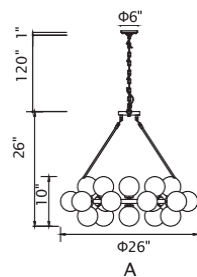

No.	Model	Watt	Finish	Glass
A	1020P26-25-602	25xLED G9xMAX7W	Satin Gold	Frosted
B	1020P12-8-602	8xLED G9xMAX 7W	Satin Gold	Frosted

Bulbs are not included