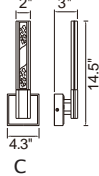

C

No.	Model	Watt	Delivered Lumens	Finish	Glass	Dimmable with ELV dimmer(not included) Maximum Cable Length 120"
A	1589P12-5-101	23W	1196	Black	Clear	Color Temp 3000K
B	1589W24-101	9W	468	Black	Clear	CRI(Ra) >90
C	1589W5-101	5W	260	Black	Clear	Dimming 100%-10%
D	1589P5-1-101	5W	260	Black	Clear	Rated Life 50000 hours