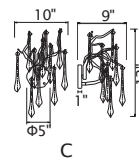

C

No.	Model	Watt	Bulbs	Finish	Crystal
A	1094P26-12-620	MAX40	12×G9	Gold Leaf	Clear
B	1094W11-3-620	MAX40	3×G9	Gold Leaf	Clear
C	1094W10-2-620	MAX40	2×G9	Gold Leaf	Clear