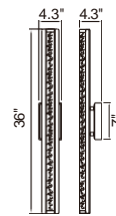

B

No.	Model	Watt	Delivered Lumens	Finish	Glass	Dimmable with Color Temp CRI(Ra) Dimming Rated Life	ELV dimmer(not included) 3000K >80 100%-10% 50000 hours
A	1702W48-101	13W	676	Black	Clear		
B	1702W36-101	9W	468	Black	Clear		
C	1702W24-101	6W	312	Black	Clear		

Outdoor