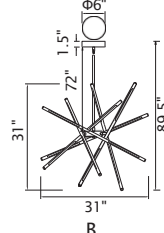

B

No.	Model	Watt	Delivered Lumens	Finish	Acrylic	Dimmable with Color Temp CRI(Ra) Dimming Rated Life	ELV dimmer(not included) 3000K ≥80 100%-10% 50000 hours
A	1375P43-6-101	27W	1404	Black	Frosted		
B	1375P31-6-101	20W	1040	Black	Frosted		
C	1375W24-1-101	3W	156	Black	Frosted