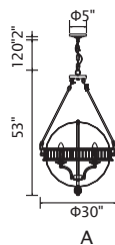

A

No.	Model	Watt	Bulbs	Finish	Crystal
A	9957P30-6-101	MAX60W	6×E12	Black	Clear Crystal
B	9957P20-4-101	MAX60W	4×E12	Black	Clear Crystal
C	9957P42-12-101	MAX60W	12×E12	Black	Clear Crystal