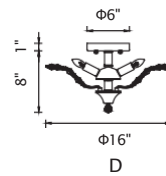

D

No.	Model	Watt	Bulbs	Finish	Crystal
A	5206P40C	MAX60W	18×E12	Chrome	Clear Crystal
B	5206P28C	MAX60W	9×E12	Chrome	Clear Crystal
C	5206P22C	MAX60W	6×E12	Chrome	Clear Crystal
D	5206C16C	MAX60W	3×E12	Chrome	Clear Crystal
E	5206C22C	MAX60W	6×E12	Chrome	Clear Crystal