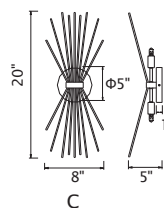

No.	Model	Watt	Bulbs	Finish
A	1034C40-8-101	MAX40	8×G9	Black
B	1034C20-6-101	MAX40	6×G9	Black
C	1034W8-2-101	MAX40	2×G9	Black