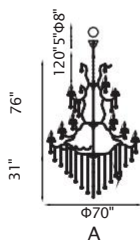

B

No.	Model	Watt	Bulbs	Finish	Crystal
A	8318P70C-84-A	MAX40W	84xE12	Chrome	Clear Crystal
B	8318P60C-49-A	MAX40W	49xE12	Chrome	Clear Crystal