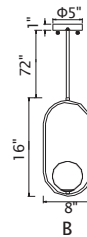

No.	Model	Watt	Finish	Glass	
A	1212P14-1-169	1×LED G9×MAX 5W	Medallion Gold	Frosted	Bulbs are not included
B	1212P8-1-169	1×LED G9×MAX 5W	Medallion Gold	Frosted