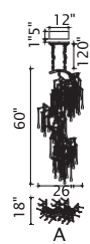

ANITA

A

B

C

No.	Model	Watt	Bulbs	Finish	Crystal
A	1094P26-12-101	MAX40	12×G9	Black	Clear
B	1094W11-3-101	MAX40	3×G9	Black	Clear
C	1094W10-2-101	MAX40	2×G9	Black	Clear

A 

B 

C 