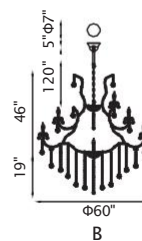

No.	Model	Watt	Bulbs	Finish	Crystal
A	8318P70C-84-A	MAX40W	84xE12	Chrome	Clear Crystal
B	8318P60C-49-A	MAX40W	49xE12	Chrome	Clear Crystal