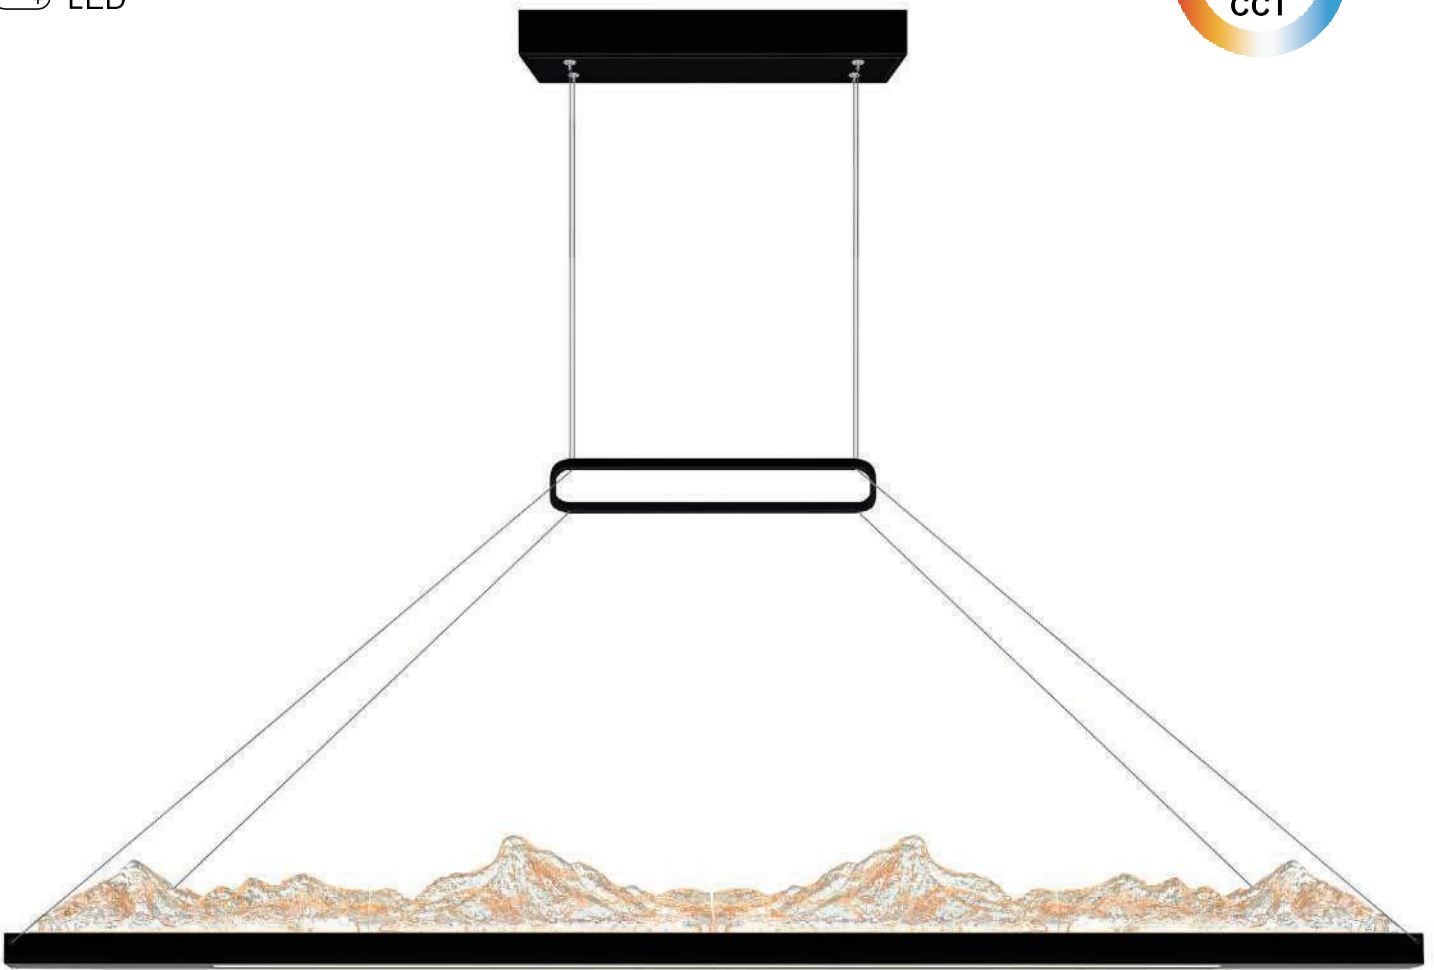

HIMALAYAS

A