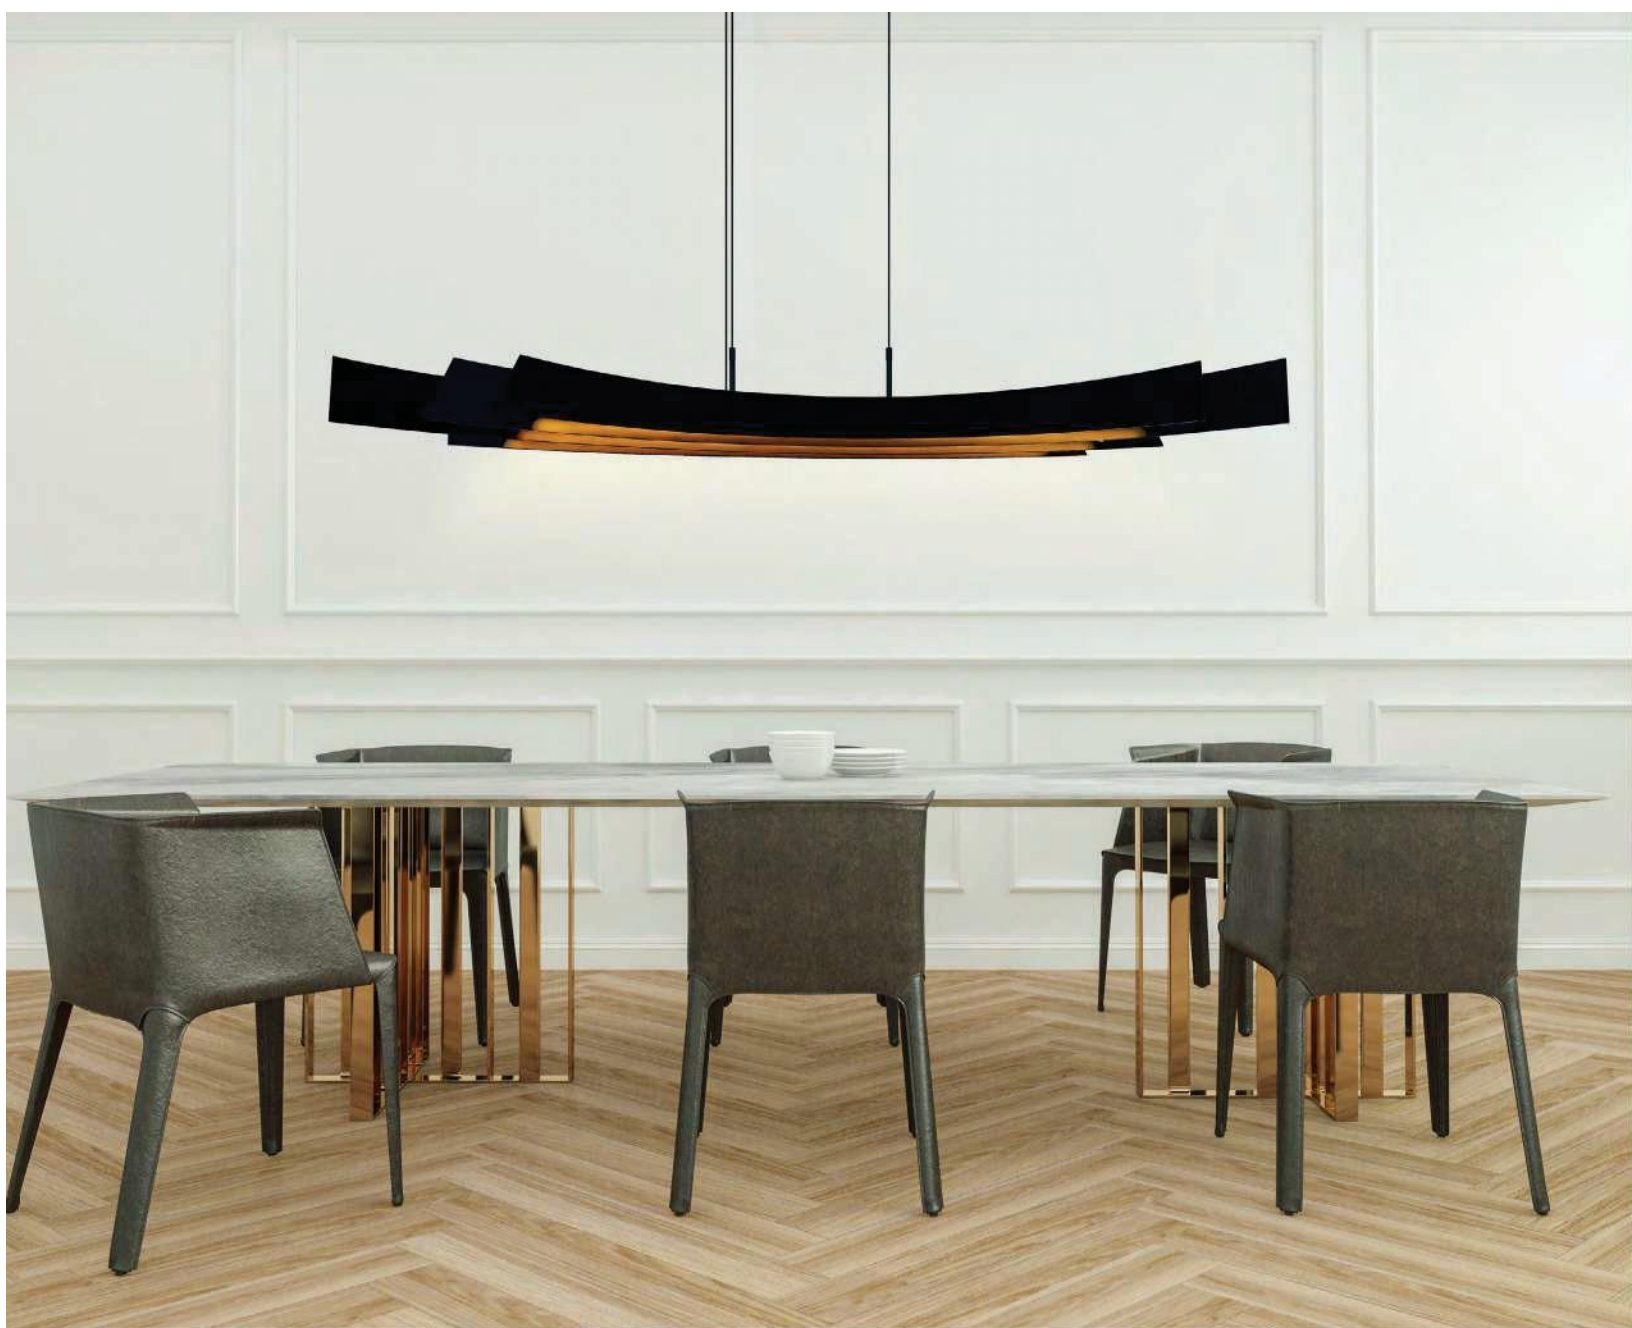

CANDORA

A 

No.	Model	Watt	Delivered Lumens	Finish	Dimmable with ELV dimmer(not included)
A	1698P72-101	36W	1872	Black 	Maximum Cable Length 120" CCT 3000,4000,5000K CRI(Ra) >90 Dimming 100%-10% Rated Life 50000 hours