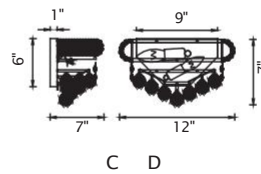

EMPIRE

A

B

C

D

No.	Model	Watt	Bulbs	Finish	Crystal
A	8001W12G-B	MAX60W	3×E12	Gold	Clear Crystal
B	8001W12C-B	MAX60W	3×E12	Chrome	Clear Crystal
C	8001W12G-A	MAX60W	2×E12	Gold	Clear Crystal
D	8001W12C-A	MAX60W	2×E12	Chrome	Clear Crystal