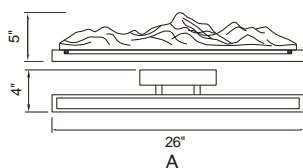

No.	Model	Watt	Delivered Lumens	Finish	Polyresin	Dimmable with CCT	ELV dimmer(not included)
A	1601W26-624	18W	936	Brass	Clear	3000,4000,5000K	3000,4000,5000K
B	1601W36-624	18W	936	Brass	Clear	>90	>90
						Dimming	100%-10%
						Rated Life	50000 hours