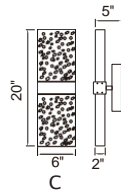

No.	Model	Watt	Delivered Lumens	Finish	Glass	Dimmable with ELV dimmer(not included) Maximum Cable Length 120" Color Temp 3000K CRI(Ra) >90 Dimming 100%-10% Rated Life 50000 hours
A	1587P12-5-101	55W	2860	Black	Clear	
B	1587P6-1-101	10W	520	Black	Clear	
C	1587W20-2-101	20W	1040	Black	Clear