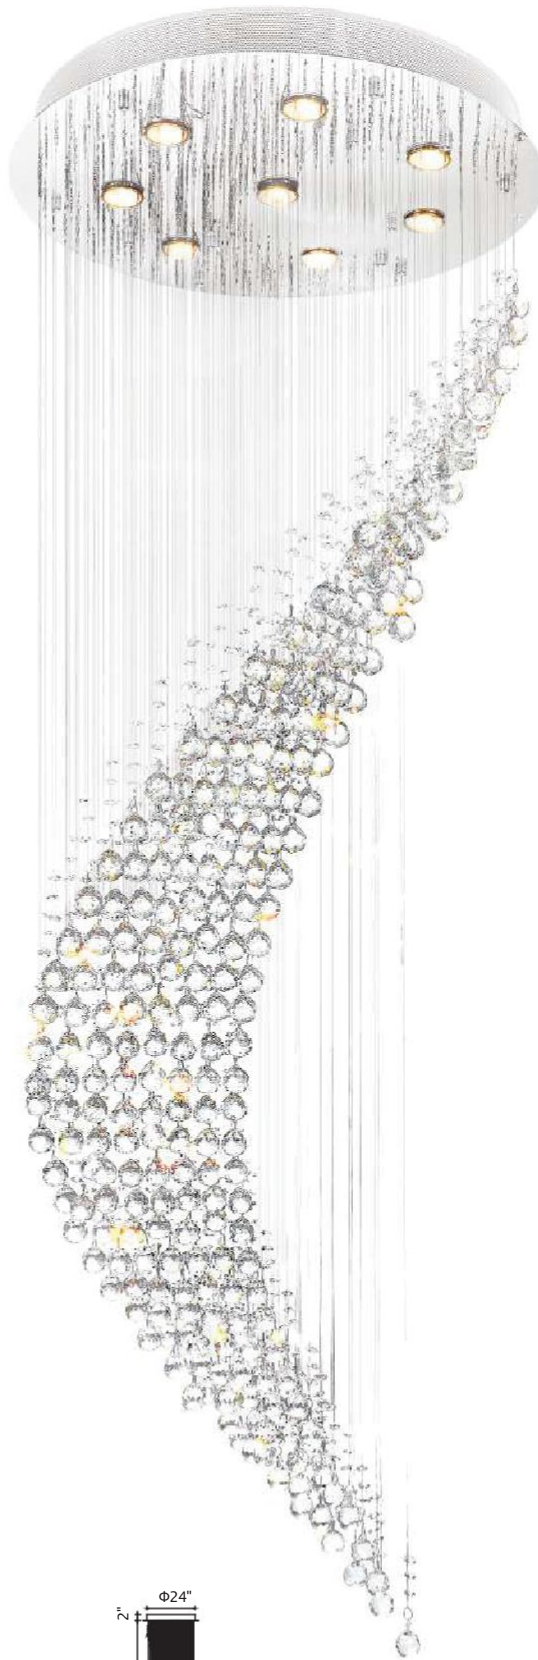

A 

No.	Model	Watt	Bulbs	Finish	Crystal
A	8311P12C-3	MAX60W	4×E12	Chrome 	Clear Crystal

DOUBLE SPIRAL

A 

B 

C 

No.	Model	Watt	Bulbs	Finish	Crystal
A	6606C20C	MAX35W	6xGU10	Chrome 	Clear Crystal
B	6606C24C	MAX35W	9xGU10	Chrome 	Clear Crystal
C	6606C32C	MAX35W	12xGU10	Chrome 	Clear Crystal