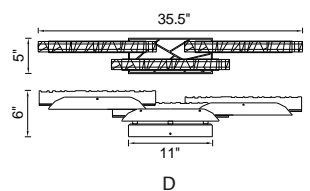

VALIRA

A 

B 

C

D

No.	Model	Watt	Delivered Lumens	Finish	Glass	Dimmable with ELV dimmer(not included) Maximum Cable Length 120"
A	1586P8-3-624	30W	1560	Brass	Clear	Color Temp 3000K
B	1586P12-5-624	50W	2600	Brass	Clear	CRI(Ra) >90
C	1586W5-1-624	10W	520	Brass	Clear	Dimming 100%-10%
D	1586W36-3-624	30W	1560	Brass	Clear	Rated Life 50000 hours