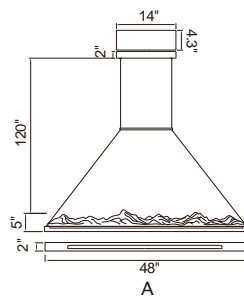

HIMALAYAS

HIMALAYAS

LED

050

A 

No.	Model	Watt	Delivered Lumens	Finish	Polyresin	Dimmable with ELV dimmer(not included)
A	1601P48-624	25W	1300	Brass 	Clear	Maximum Cable Length 120" CCT 3000,4000,5000K CRI(Ra) >90 Dimming 100%-10% Rated Life 50000 hours