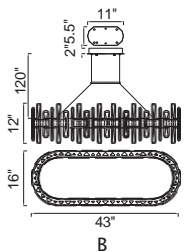

No.	Model	Watt	Delivered Lumens	Finish	Crystal	Dimmable with ELV dimmer(not included)
A	1592P32-612	65W	3380	Pearl Black+ TitaniumGold	Clear	Maximum Cable Length 120"
B	1592P43-612-RC	75W	3900	Pearl Black+ TitaniumGold	Clear	Color Temp 3000K
C	1592P24-612	50W	2600	Pearl Black+ TitaniumGold	Clear	CRI(Ra) >90
D	1592P18-612	35W	1820	Pearl Black+ TitaniumGold	Clear	Dimming 100%-10%
						Rated Life 50000 hours