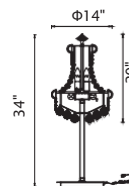

A

B

C

A B

C

No.	Model	Watt	Bulbs	Finish	Crystal
A	8001F18C	MAX60W	8×E12	Chrome	Clear Crystal
B	8001F18G	MAX60W	8×E12	Gold	Clear Crystal
C	8001T14C	MAX60W	6×E12	Chrome	Clear Crystal

A 

PRINCESS