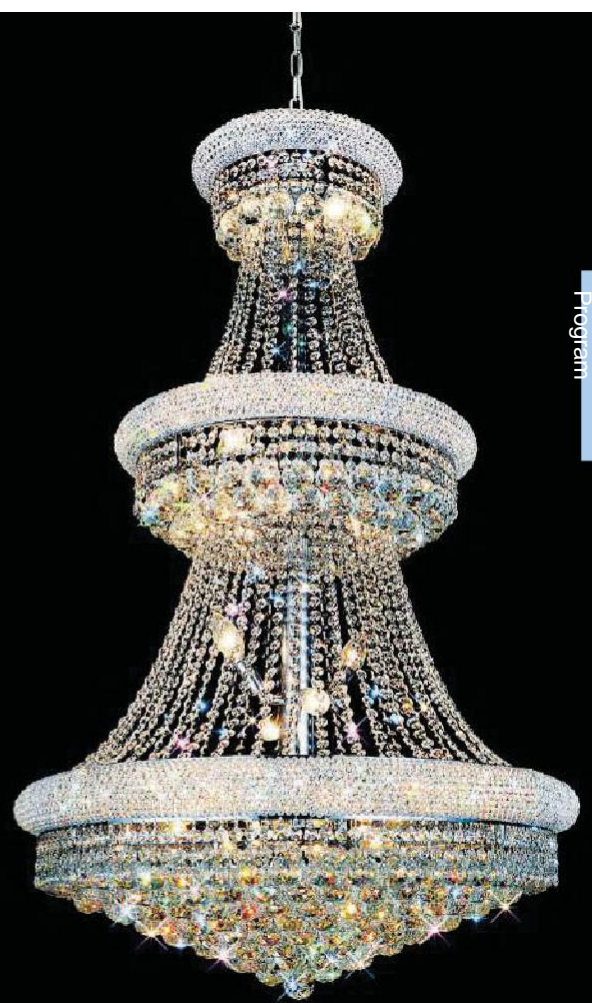

B

No.	Model	Watt	Bulbs	Finish	Crystal
A	8001P50C	MAX40W	42×E12	Chrome	Clear Crystal
B	8001P30C	MAX60W	32×E12	Chrome	Clear Crystal