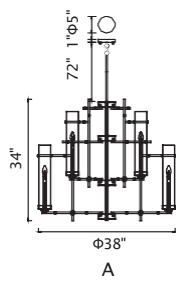

SIERRA

A 

No.	Model	Watt	Bulbs	Finish	Glass
A	9827P38-12-101	MAX60W	12×E12	Black 	Clear

SIERRA

A 

B 

C 

D 