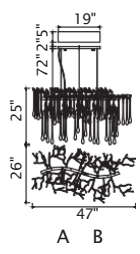

No.	Model	Watt	Bulbs	Finish	Crystal
A	1094P26-12-620	MAX40	12×G9	Gold Leaf 	Clear
B	1094W11-3-620	MAX40	3×G9	Gold Leaf 	Clear
C	1094W10-2-620	MAX40	2×G9	Gold Leaf 	Clear

ANITA

A 

B 

C

D

No.	Model	Watt	Bulbs	Finish	Crystal
A	1094P47-10-101	MAX40W	10×G9	Black	Clear Crystal
B	1094P47-10-620	MAX40W	10×G9	Gold Leaf	Clear Crystal
C	1094P26-6-101	MAX40W	6×G9	Black	Clear Crystal
D	1094P26-6-620	MAX40W	6×G9	Gold Leaf	Clear Crystal