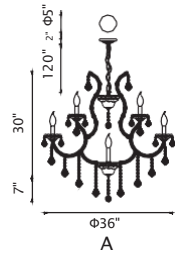

MARIA THERESA

A 

No.	Model	Watt	Bulbs	Finish	Crystal
A	8318P42C-33	MAX60W	33×E12	Chrome 	Clear Crystal

A 

No.	Model	Watt	Bulbs	Finish	Crystal
A	8318P36C-25	MAX60W	25×E12	Chrome 	Clear Crystal

MARIA THERESA