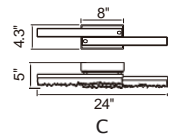

No.	Model	Watt	Delivered Lumens	Finish	Glass	Dimmable with ELV dimmer(not included)	Color Temp	CRI(Ra)	Dimming	Rated Life
A	1588P6-3-624	30W	1560	Brass	Clear		3000K	>90	100%-10%	50000 hours
B	1588W5-1-624	10W	520	Brass	Clear					
C	1588W24-2-624	20W	1040	Brass	Clear					
D	1588W36-3-624	30W	1560	Brass	Clear