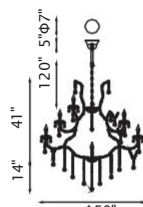

A

No.	Model	Watt	Bulbs	Finish	Crystal
A	8318P50C-41-B	MAX60W	41×E12	Chrome	Clear Crystal
B	8318W12C-3	MAX60W	3×E12	Chrome	Clear Crystal
C	8318W12C-2	MAX60W	2×E12	Chrome	Clear Crystal
D	8318W5C-1	MAX60W	1×E12	Chrome	Clear Crystal