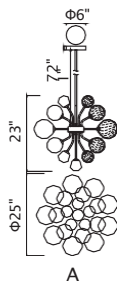

A

No.	Model	Watt	Finish	Glass
A	1205P25-15-601	15×LED G9×MAX 5W	Chrome	Clear+Smoke
B	1205P16-8-601	8×LED G9×MAX 5W	Chrome	Clear+Smoke
C	1205C25-10-601	10×LED G9×MAX 5W	Chrome	Clear+Smoke
D	1205C16-6-601	6×LED G9×MAX 5W	Chrome	Clear+Smoke
E	1205W9-3-601	3×LED G9×MAX 5W	Chrome	Clear+Smoke

Bulbs are not included