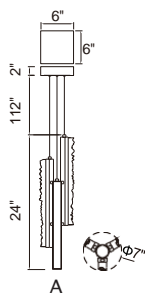

No.	Model	Watt	Delivered Lumens	Finish	Glass	Dimmable with ELV dimmer(not included)
A	1588P6-3-101	30W	1560	Black	Clear	Color Temp 3000K
B	1588W5-1-101	10W	520	Black	Clear	CRI(Ra) >90
C	1588W24-2-101	20W	1040	Black	Clear	Dimming 100%-10%
D	1588W36-3-101	30W	1560	Black	Clear	Rated Life 50000 hours