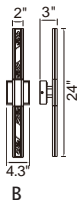

B

No.	Model	Watt	Delivered Lumens	Finish	Glass	Dimmable with ELV dimmer(not included) Maximum Cable Length 120"	Color Temp CRI(Ra)	Dimming	Rated Life
A	1589P12-5-624	23W	1196	Brass	Clear		3000K		
B	1589W24-624	9W	468	Brass	Clear		>90		
C	1589W5-624	5W	260	Brass	Clear			100%-10%	
D	1589P5-1-624	5W	260	Brass	Clear				50000 hours