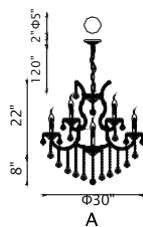

No.	Model	Watt	Bulbs	Finish	Crystal
A	8311P30C-13	MAX60W	13×E12	Chrome	Clear Crystal