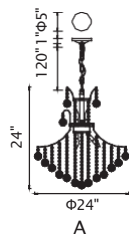

A

No.	Model	Watt	Bulbs	Finish	Crystal
A	8012P24C	MAX60W	10×E12	Chrome	Clear Crystal
B	8012P12C	MAX60W	3×E12	Chrome	Clear Crystal
C	8012P20C	MAX60W	8×E12	Chrome	Clear Crystal