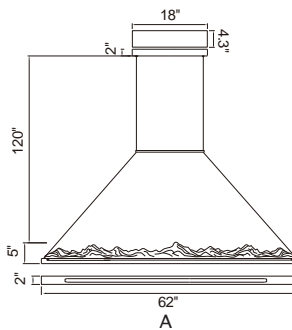

No.	Model	Watt	Delivered Lumens	Finish	Polyresin	Dimmable with CCT	ELV dimmer(not included)
A	1601P62-624	38W	1976	Brass	Clear	>90	3000,4000,5000K
						Dimming	100%-10%
						Rated Life	50000 hours