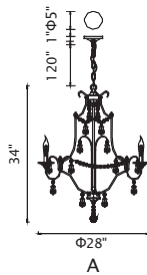

B

No.	Model	Watt	Bulbs	Finish	Crystal
A	9836P28-6-125	MAX60W	6×E12	Oxidized Bronze	Clear Crystal
B	9836P17-4-125	MAX60W	4×E12	Oxidized Bronze	Clear Crystal