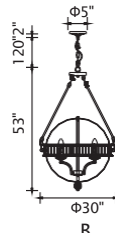

B

No.	Model	Watt	Bulbs	Finish	Crystal
A	9957P42-12-601	MAX60W	12×E12	Chrome	Clear Crystal
B	9957P30-6-601	MAX60W	6×E12	Chrome	Clear Crystal
C	9957P20-4-601	MAX60W	4×E12	Chrome	Clear Crystal