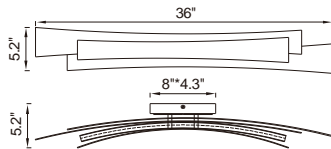

A

No.	Model	Watt	Delivered Lumens	Finish	Dimmable with ELV dimmer(not included)
A	1698W36-101	18W	936	Black	Maximum Cable Length 120"
B	1698W24-101	9W	468	Black	CCT 3000,4000,5000K CRI(Ra) >90 Dimming 100%-10% Rated Life 50000 hours