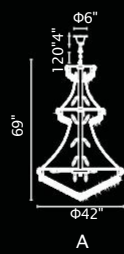

A

B

C

No.	Model	Watt	Bulbs	Finish	Crystal
A	8001P30G	MAX60W	32×E12	Gold	Clear Crystal
B	8001P42G	MAX60W	38×E12	Gold	Clear Crystal
C	8001P36G	MAX60W	34×E12	Gold	Clear Crystal

EMPIRE

A 

B 

No.	Model	Watt	Bulbs	Finish	Crystal
A	8001P42C	MAX60W	38×E12	Chrome 	Clear Crystal
B	8001P36C	MAX60W	34×E12	Chrome 	Clear Crystal