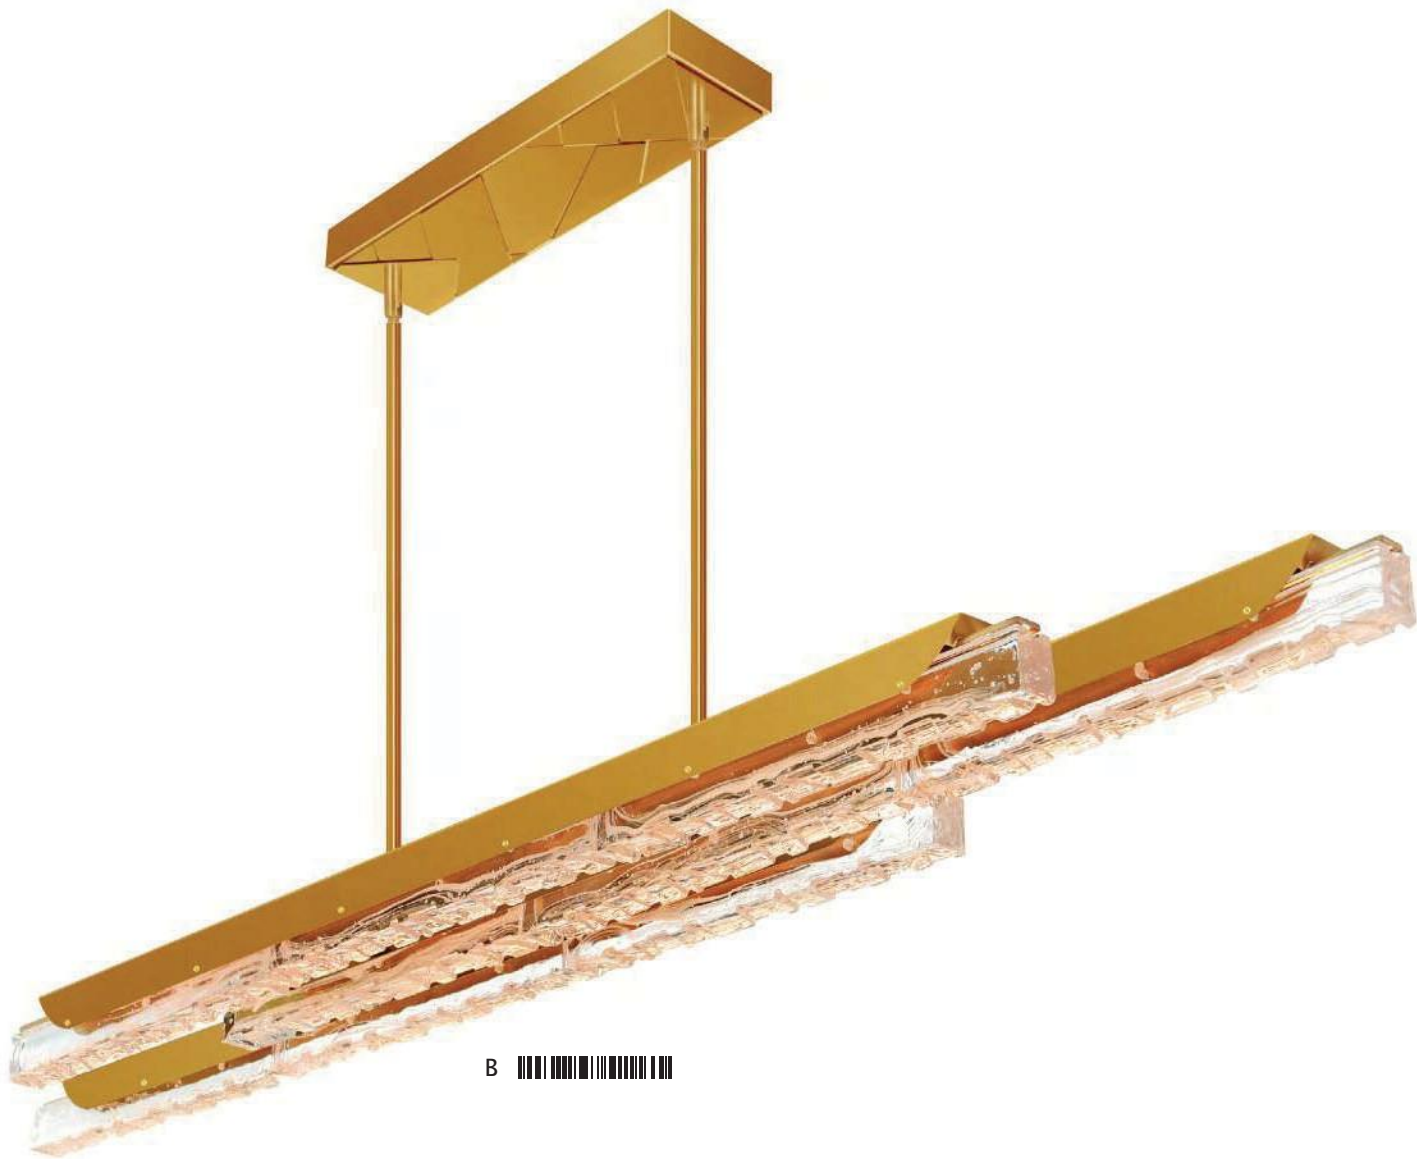

VALIRA

A

VALIRA

LED

No.	Model	Watt	Delivered Lumens	Finish	Glass	Dimmable with ELV dimmer(not included) Maximum Cable Length 120" Color Temp 3000K CRI(Ra) >90 Dimming 100%-10% Rated Life 50000 hours
A	1586P48-624	30W	1560	Brass 	Clear	
B	1586P60-3-624	90W	4680	Brass 	Clear	