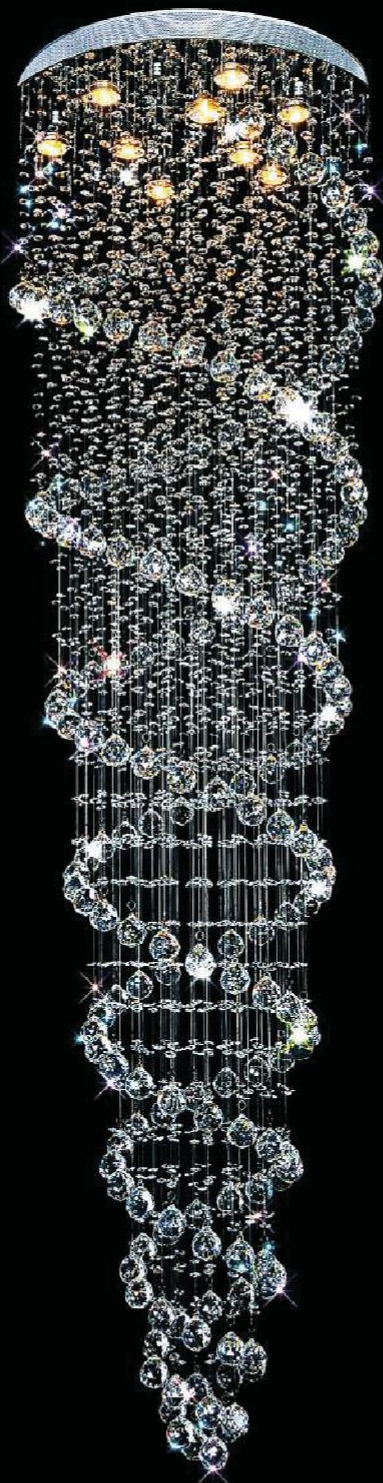

A 

No.	Model	Watt	Bulbs	Finish	Crystal
A	8311P12C-3	MAX60W	4×E12	Chrome 	Clear Crystal

DOUBLE SPIRAL

A 

B 

C 

No.	Model	Watt	Bulbs	Finish	Crystal
A	6606C20C	MAX35W	6xGU10	Chrome 	Clear Crystal
B	6606C24C	MAX35W	9xGU10	Chrome 	Clear Crystal
C	6606C32C	MAX35W	12xGU10	Chrome 	Clear Crystal