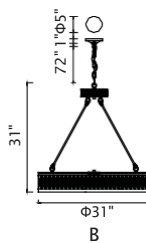

No.	Model	Watt	Bulbs	Finish	Crystal
A	9906P16-6-208	MAX40W	6xG9	Champagne	Clear Crystal
B	9906P31-8-208	MAX40W	8xG9	Champagne	Clear Crystal