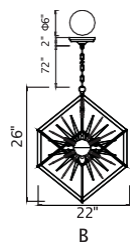

No.	Model	Watt	Bulbs	Finish	Crystal
A	1178P44-20-601	MAX40W	20xG9	Chrome+Black	Clear
B	1178P22-6-601	MAX40W	6xG9	Chrome+Black	Clear