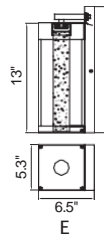

E

No.	Model	Watt	Delivered Lumens	Finish	Crystal		
A	1696PT5-1-101	10W	520	Black	Clear		
B	1696P5-1-101	6W	312	Black	Clear		
C	1696W5-1-101-E	10W	520	Black	Clear	Color Temp	3000K
D	1696W5-1-101-C	6W	312	Black	Clear	CRI(Ra)	>80
E	1696W5-1-101-A	6W	312	Black	Clear	Rated Life	50000 hours

Outdoor