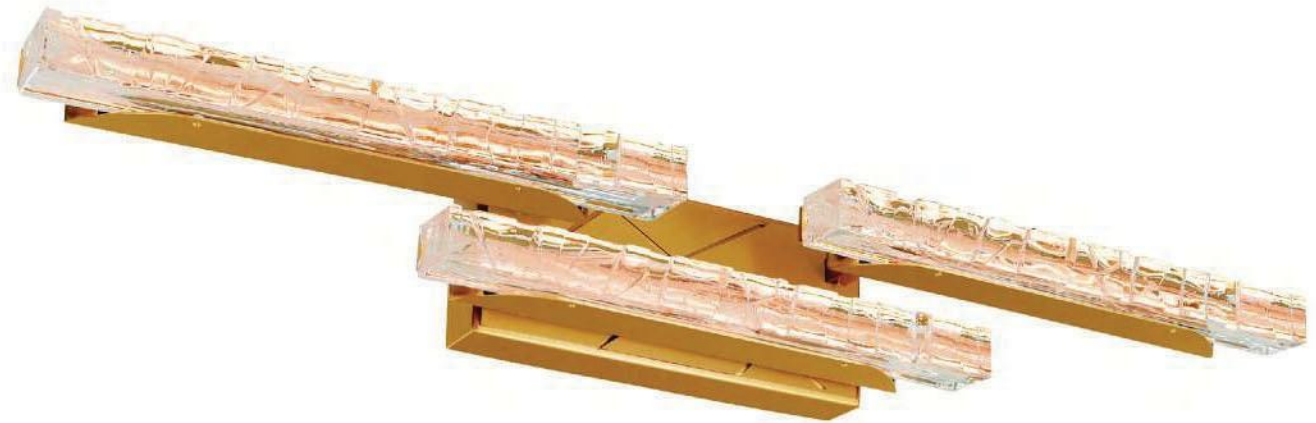

VALIRA

A 

B 

C

D

No.	Model	Watt	Delivered Lumens	Finish	Glass	Dimmable with ELV dimmer(not included) Maximum Cable Length 120"
A	1586P8-3-624	30W	1560	Brass	Clear	Color Temp 3000K
B	1586P12-5-624	50W	2600	Brass	Clear	CRI(Ra) >90
C	1586W5-1-624	10W	520	Brass	Clear	Dimming 100%-10%
D	1586W36-3-624	30W	1560	Brass	Clear	Rated Life 50000 hours