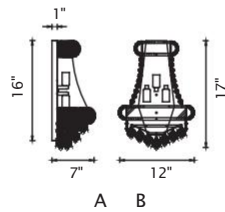

EMPIRE

A

B

C

D

No.	Model	Watt	Bulbs	Finish	Crystal
A	8001W12G-B	MAX60W	3×E12	Gold	Clear Crystal
B	8001W12C-B	MAX60W	3×E12	Chrome	Clear Crystal
C	8001W12G-A	MAX60W	2×E12	Gold	Clear Crystal
D	8001W12C-A	MAX60W	2×E12	Chrome	Clear Crystal