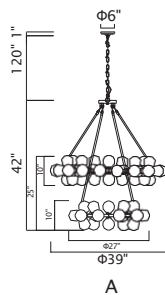

No.	Model	Watt	Finish	Glass
A	1020P39-70-602	70×LED G9×MAX7W	Satin Gold	Frosted
B	1020P39-45-602	45×LED G9×MAX 7W	Satin Gold	Frosted

Bulbs are not included