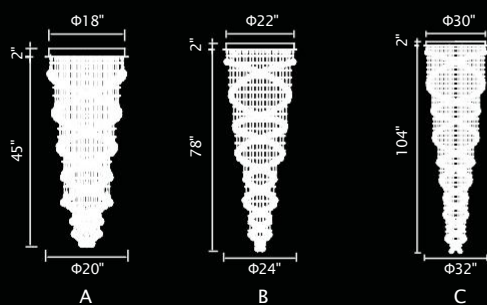

No.	Model	Watt	Bulbs	Finish	Crystal
A	6606C20C	MAX35W	6xGU10	Chrome	Clear Crystal
B	6606C24C	MAX35W	9xGU10	Chrome	Clear Crystal
C	6606C32C	MAX35W	12xGU10	Chrome	Clear Crystal