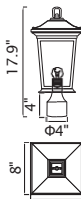

B

No.	Model	Watt	Bulbs	Finish	Glass
A	0413P8-1-101	MAX60	1×E26	Black	Clear
B	0413PT8-1-101	MAX60	1×E26	Black	Clear
C	0413W8-1-101	MAX60	1×E26	Black	Clear
D	0413W7-1-101	MAX60	1×E26	Black	Clear