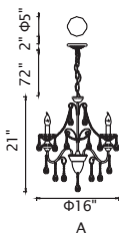

No.	Model	Watt	Bulbs	Finish	Crystal
A	5095P16B-3	MAX60W	3×E12	Black	Black Crystal
B	5095P22B-6	MAX60W	6×E12	Black	Black Crystal