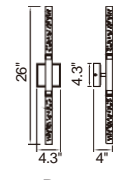

D

No.	Model	Watt	Delivered Lumens	Finish	Acrylic	Dimmable with ELV dimmer(not included)
A	1703P32-45-101	90W	4680	Black	Clear Bubble	Maximum Cable Length 120"
B	1703P48-18-101-RC	32W	1664	Black	Clear Bubble	Color Temp 3000K
C	1703W5-101	3W	156	Black	Clear Bubble	CRI(Ra) >80
D	1703W26-101	6W	312	Black	Clear Bubble	Dimming 100%-10%
						Rated Life 50000 hours