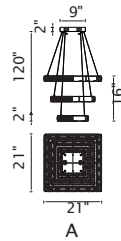

No.	Model	Watt	Delivered Lumens	Finish	Crystal	Dimmable with ELV dimmer(not included) Maximum Cable Length 120"
A	5635P21ST-3S	60W	3120	Stainless Steel	Clear Crystal	Color Temp 4000K CRI(Ra) >80 Dimming 100%-10% Rated Life 50000 hours