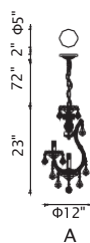

No.	Model	Watt	Bulbs	Finish	Crystal
A	8311P12C-3	MAX60W	4×E12	Chrome	Clear Crystal