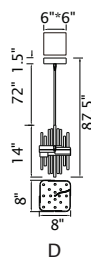

D

No.	Model	Watt	Delivered Lumens	Finish	Crystal	
A	1245P26-602	70W	3640	Satin Gold	Clear	Dimmable with ELV dimmer(not included) Maximum Cable Length 120" Color Temp 3000K CRI(Ra) >90 Dimming 100%-10% Rated Life 50000 hours
B	1245P32-602	85W	4420	Satin Gold	Clear	
C	1245W7-1-602	8W	416	Satin Gold	Clear	
D	1245P8-602	16W	832	Satin Gold	Clear	
E	1245P20-602	50W	2600	Satin Gold	Clear