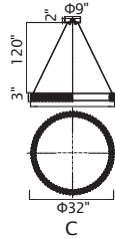

MADÉLINE

A

B

C 

No.	Model	Watt	Delivered Lumens	Finish	Crystal	
A	1044P32-601-R-3C	140W	7280	Chrome	Clear Crystal	Dimmable with ELV dimmer(not included) Maximum Cable Length 120" Color Temp 4000K CRI(Ra) >80 Dimming 100%-10% Rated Life 50000 hours
B	1044P32-601-R-2C-B	100W	5200	Chrome	Clear Crystal	
C	1044P32-601-R-1C	72W	3744	Chrome	Clear Crystal	