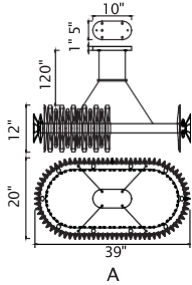

No.	Model	Watt	Bulbs	Finish	Crystal
A	1247P39-20-602-O	MAX40W	20xG9	Satin Gold	Clear