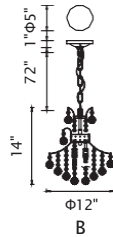

B

No.	Model	Watt	Bulbs	Finish	Crystal
A	8012P24C	MAX60W	10×E12	Chrome	Clear Crystal
B	8012P12C	MAX60W	3×E12	Chrome	Clear Crystal
C	8012P20C	MAX60W	8×E12	Chrome	Clear Crystal