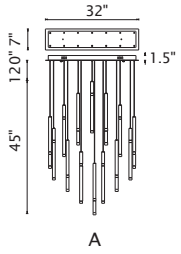

A

No.	Model	Watt	Delivered Lumens	Finish	Acrylic	Dimmable with ELV dimmer(not included)
A	1262P32-14-101	46W	2392	Black	Frosted	Color Temp 3000K
B	1262P5-1-101	5.5W	286	Black	Frosted	Color Temp >80 CRI(Ra) >80 Dimming 100%-10% Rated Life 50000 hours