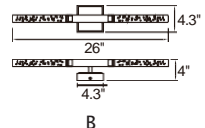

B

No.	Model	Watt	Delivered Lumens	Finish	Acrylic	Dimmable with ELV dimmer(not included) Maximum Cable Length 120" Color Temp 3000K CRI(Ra) >80 Dimming 100%-10% Rated Life 50000 hours
A	1703P48-18-602-RC	32W	1664	Satin Gold	Clear Bubble	
B	1703W26-602	6W	312	Satin Gold	Clear Bubble	
C	1703P48-12-602-RC	45W	2340	Satin Gold	Clear Bubble	
D	1703W5-602	3W	156	Satin Gold	Clear Bubble