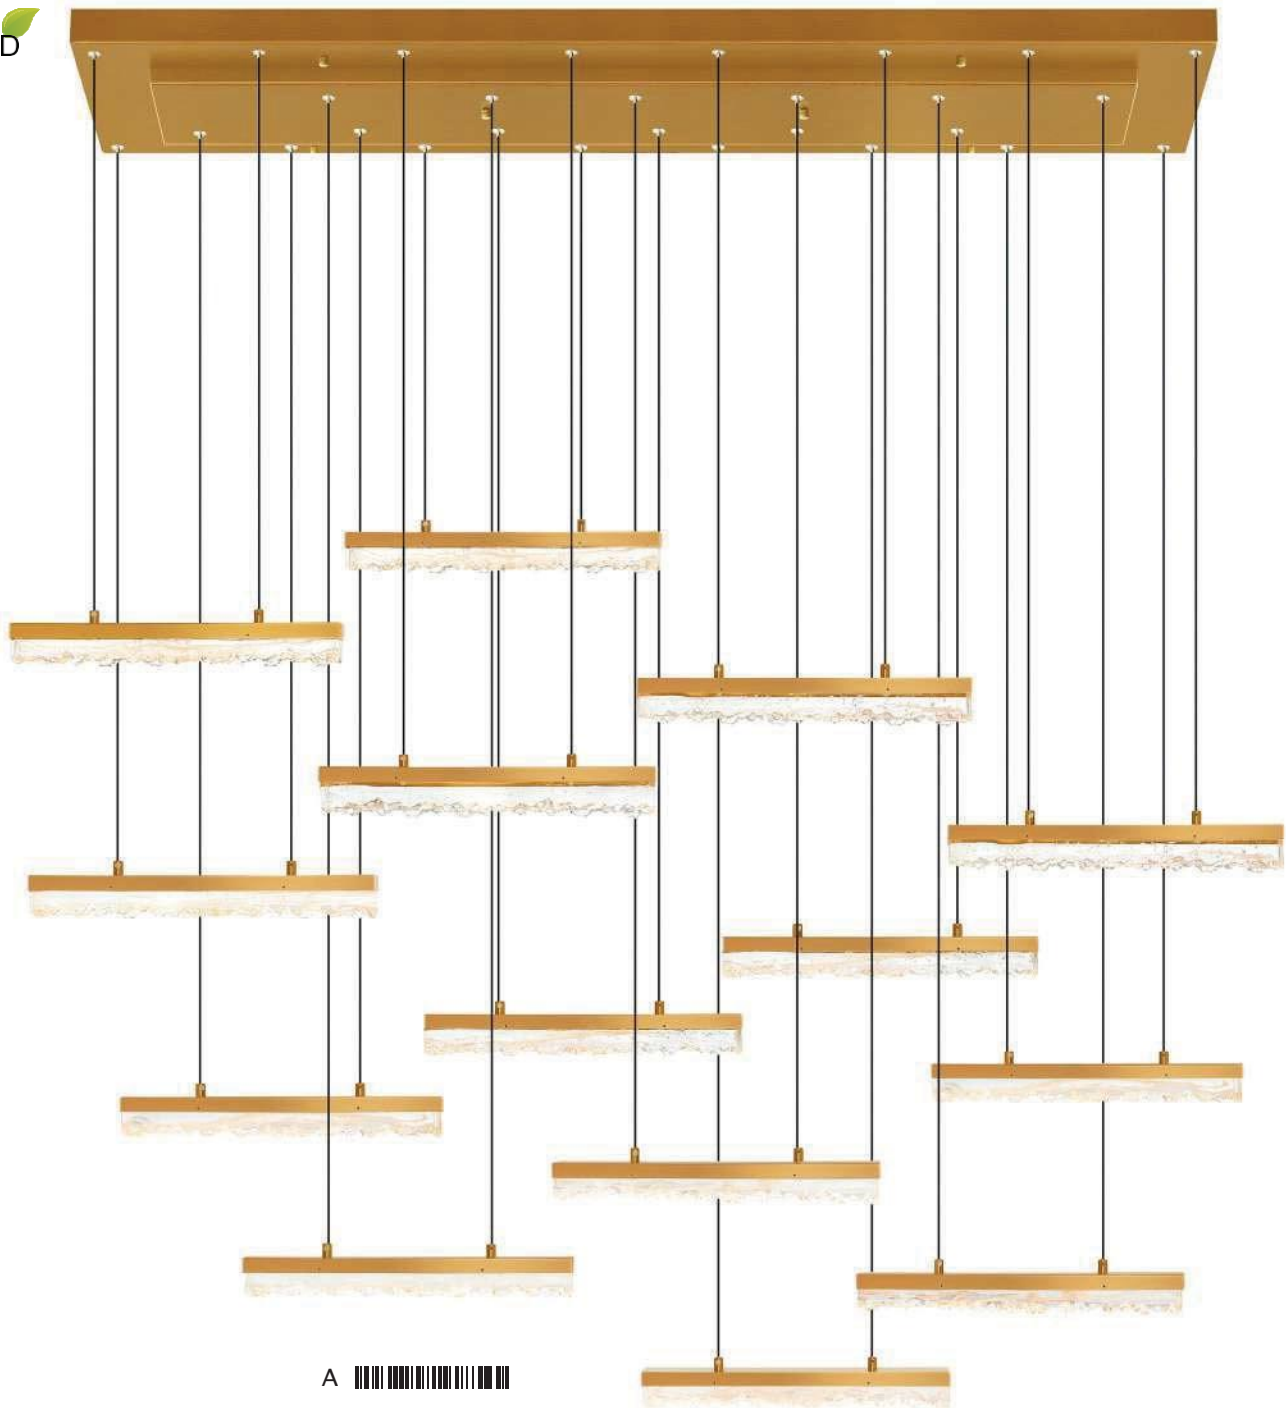

STAGGER

STAGGER

STAGGER

A 

No.	Model	Watt	Delivered Lumens	Finish	Glass	Dimmable with ELV dimmer(not included) Maximum Cable Length 120" Color Temp 3000K CRI(Ra) >90 Dimming 100%-10% Rated Life 50000 hours
A	1588P60-14-624	140W	7280	Brass 	Clear	