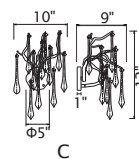

No.	Model	Watt	Bulbs	Finish	Crystal
A	1094P26-12-101	MAX40	12×G9	Black	Clear
B	1094W11-3-101	MAX40	3×G9	Black	Clear
C	1094W10-2-101	MAX40	2×G9	Black	Clear