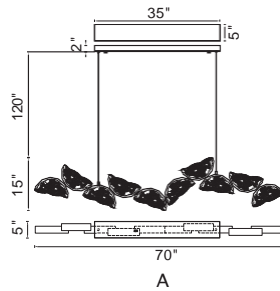

No.	Model	Watt	Delivered Lumens	Finish	
A	1715P70-10-101	45W	2340	Black	Dimmable with ELV dimmer(not included) Maximum Cable Length 120" CCT 3000,4000,5000K CRI(Ra) >90 Dimming 100%-10% Rated Life 50000 hours