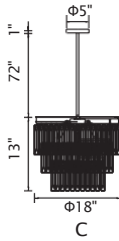

C

No.	Model	Watt	Bulbs	Finish	Crystal
A	9969P24-12-601	MAX60W	12×E12	Chrome	Clear Crystal
B	9969P8-5-601	MAX40W	5×G9	Chrome	Clear Crystal
C	9969P18-5-601	MAX60W	5×E12	Chrome	Clear Crystal