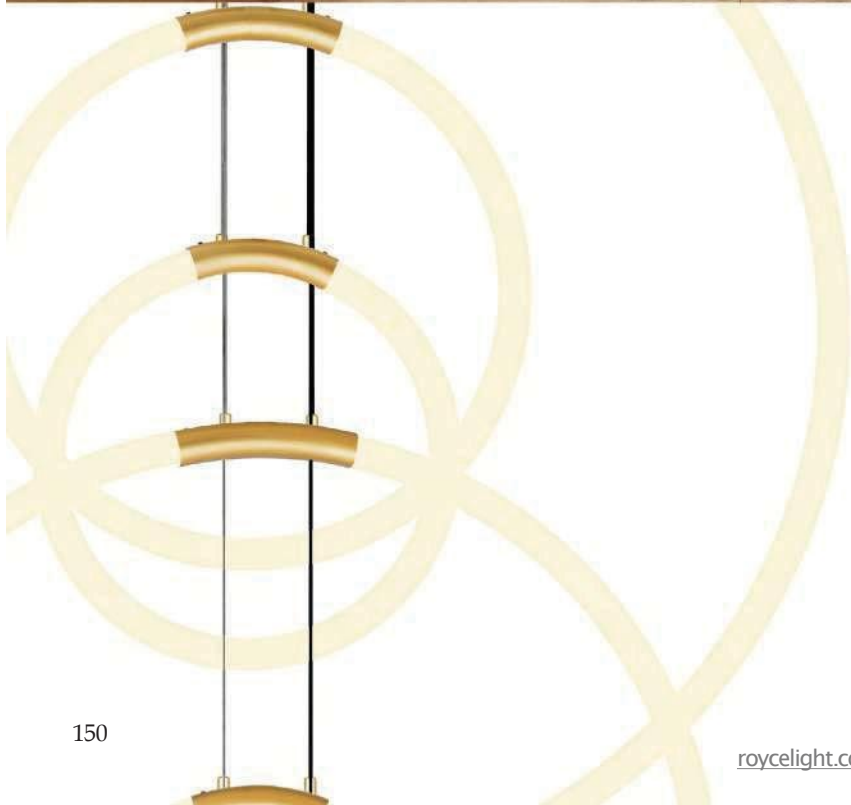

STARBURST

A 

B 

No.	Model	Watt	Bulbs	Finish	Crystal
A	1178P44-20-601	MAX40W	20xG9	Chrome+Black 	Clear
B	1178P22-6-601	MAX40W	6xG9	Chrome+Black 	Clear

HOOPS

A

B

No.	Model	Watt	Delivered Lumens	Finish	Acrylic	Dimmable with ELV dimmer(not included)
A	1273P35-6-101-R	70W	3640	Black	White	Maximum Cable Length 120"
B	1273P35-6-602-R	70W	3640	Satin Gold	White	Color Temp 3000K
						CRI(Ra) >80
						Dimming 100%-10%
						Rated Life 50000 hours