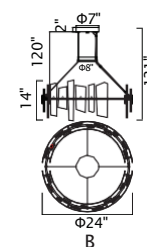

B

No.	Model	Watt	Delivered Lumens	Finish	Glass
A	1246P32-602	48W	2496	Satin Gold	Clear
B	1246P24-602-A	35W	1820	Satin Gold	Clear
C	1246P39-602	38W	1976	Satin Gold	Clear
D	1246W5-602	5W	260	Satin Gold	Clear
E	1246W8-602	10W	520	Satin Gold	Clear

Dimmable with ELV dimmer(not included)
Maximum Cable Length 120"
CRI/Ra Temp 3000K
Dimming 100%-10%
Rated Life 50000 hours