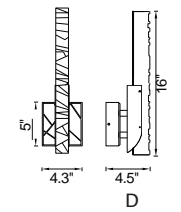

No.	Model	Watt	Delivered Lumens	Finish	Glass	Dimmable with ELV dimmer(not included) Maximum Cable Length 120" Color Temp 3000K CRI(Ra) >90 Dimming 1.00%-10% Rated Life 50000 hours
A	1586P60-3-101	90W	4680	Black	Clear	
B	1586W36-3-101	30W	1560	Black	Clear	
C	1586P48-101	30W	1560	Black	Clear	
D	1586W5-1-101	10W	520	Black	Clear