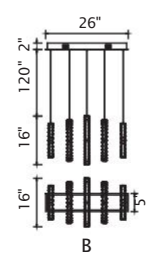

CELINA

A 

B 

C 

No.	Model	Watt	Delivered Lumens	Finish	Crystal	Dimmable with ELV dimmer(not included) Maximum Cable Length 120"
A	1046P37-7-601-RC	100W	5200	Chrome 	Clear Crystal	Color Temp 4000K CRI(Ra) >80
B	1046P26-5-601-RC	75W	3900	Chrome 	Clear Crystal	Dimming 100%-10%
C	1046P34-6-601	80W	4160	Chrome 	Clear Crystal	Rated Life 50000 hours