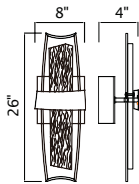

B

No.	Model	Watt	Delivered Lumens	Finish	Glass	
A	1246P24-101-A	35W	1820	Black+Satin Gold	Clear	Dimmable with ELV dimmer(not included) Maximum Cable Length 120" Color Temp 3000K CRI(Ra) >90 Dimming 100%-10% Rated Life 50000 hours
B	1246W8-101	10W	520	Black+Satin Gold	Clear	
C	1246W5-101	5W	260	Black+Satin Gold	Clear	
D	1246P39-101	38W	1976	Black+Satin Gold	Clear