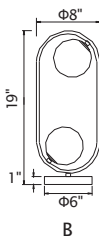

No.	Model	Watt	Finish	Glass	
A	1212W6-2-169	2xLED G9xMAX 5W	Medallion Gold	Frosted	Bulbs are not included
B	1212T8-2-169	2xLED G9xMAX 5W	Medallion Gold	Frosted