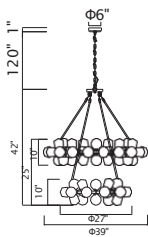

A

No.	Model	Watt	Finish	Glass
A	1020P39-70-101	70×LED G9×MAX 7W	Black	Frosted
B	1020P39-45-101	45×LED G9×MAX 7W	Black	Frosted
C	1020P26-25-101	25×LED G9×MAX 7W	Black	Frosted
D	1020P12-8-101	8×LED G9×MAX 7W	Black	Frosted
E	1020P36-16-101	16×LED G9×MAX 7W	Black	Frosted
F	1020W36-17-101	17×LED G9×MAX 7W	Black	Frosted
G	1020W18-8-101	8×LED G9×MAX 7W	Black	Frosted

Bulbs are not included