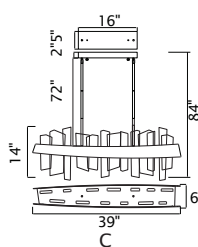

C

No.	Model	Watt	Delivered Lumens	Finish	Glass
A	1246P32-602	48W	2496	Satin Gold	Clear
B	1246P24-602-A	35W	1820	Satin Gold	Clear
C	1246P39-602	38W	1976	Satin Gold	Clear
D	1246W5-602	5W	260	Satin Gold	Clear
E	1246W8-602	10W	520	Satin Gold	Clear

Dimmable with ELV dimmer(not included)
Maximum Cable Length 120"
CRI/Ra Temp 3000K
Dimming 100%-10%
Rated Life 50000 hours