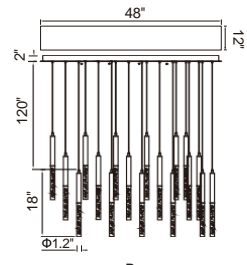

B

No.	Model	Watt	Delivered Lumens	Finish	Acrylic	Dimmable with ELV dimmer(not included)
A	1703P32-45-101	90W	4680	Black	Clear Bubble	Maximum Cable Length 120"
B	1703P48-18-101-RC	32W	1664	Black	Clear Bubble	Color Temp 3000K
C	1703W5-101	3W	156	Black	Clear Bubble	CRI(Ra) >80
D	1703W26-101	6W	312	Black	Clear Bubble	Dimming 100%-10%
						Rated Life 50000 hours