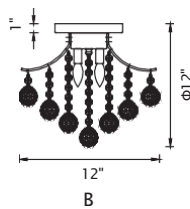

B 

No.	Model	Watt	Bulbs	Finish	Crystal
A	8012P24G	MAX60W	10×E12	Gold 	Clear Crystal
B	8012P20G	MAX60W	8×E12	Gold 	Clear Crystal

B 

A 

C 

No.	Model	Watt	Bulbs	Finish	Crystal
A	8012C16C	MAX60W	4×E12	Chrome 	Clear Crystal
B	8012C12C	MAX60W	3×E12	Chrome 	Clear Crystal
C	8012C20C	MAX60W	6×E12	Chrome 	Clear Crystal