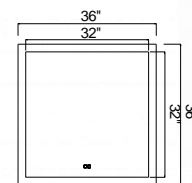

ABIGAIL

Key Features:

1. 5mm environmental silver mirror, copper free, regular frosting
2. Metal chassis+electric box
3. Built-in UL LED driver
4. Touch sensor Switch
5. CRI>80
6. Delivered Lumens 248 lm
7. Wattage: 24W
8. Color Temp: 3000K, 4000K, 6000K
9. ETL certified, 3 year warranty

1233W36-36

36" x 36"