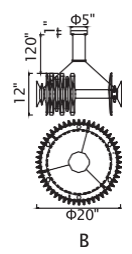

A 

CITYSCAPE

C 

B 

A

B

C

No.	Model	Watt	Bulbs	Finish	Crystal
A	1247P39-24-602	MAX40W	24×G9	Satin Gold 	Clear
B	1247P20-12-602	MAX40W	12×G9	Satin Gold 	Clear
C	1247P28-18-602	MAX40W	18×G9	Satin Gold 	Clear