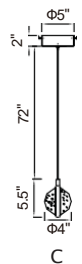

SALVADOR

A 

B

C

A

B

C

No.	Model	Watt	Delivered Lumens	Finish	Crystal	
A	1673P24-13-613	26W	1352	Polished Nickel	Bubbled	Dimmable with ELV dimmer(not included) CRI 90+ Temp 3000K CR100+ Dimming 100%-10% Rated Life 50000 hours
B	1673P40-9-613-RC	18W	936	Polished Nickel	Bubbled	
C	1673P4-1-613	2W	104	Polished Nickel	Bubbled	