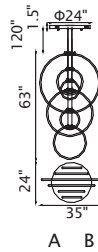

No.	Model	Watt	Delivered Lumens	Finish	Acrylic	Dimmable with ELV dimmer(not included)
A	1273P35-6-101-R	70W	3640	Black	White	Maximum Cable Length 120"
B	1273P35-6-602-R	70W	3640	Satin Gold	White	Color Temp 3000K
						CRI(Ra) >80
						Dimming 100%-10%
						Rated Life 50000 hours