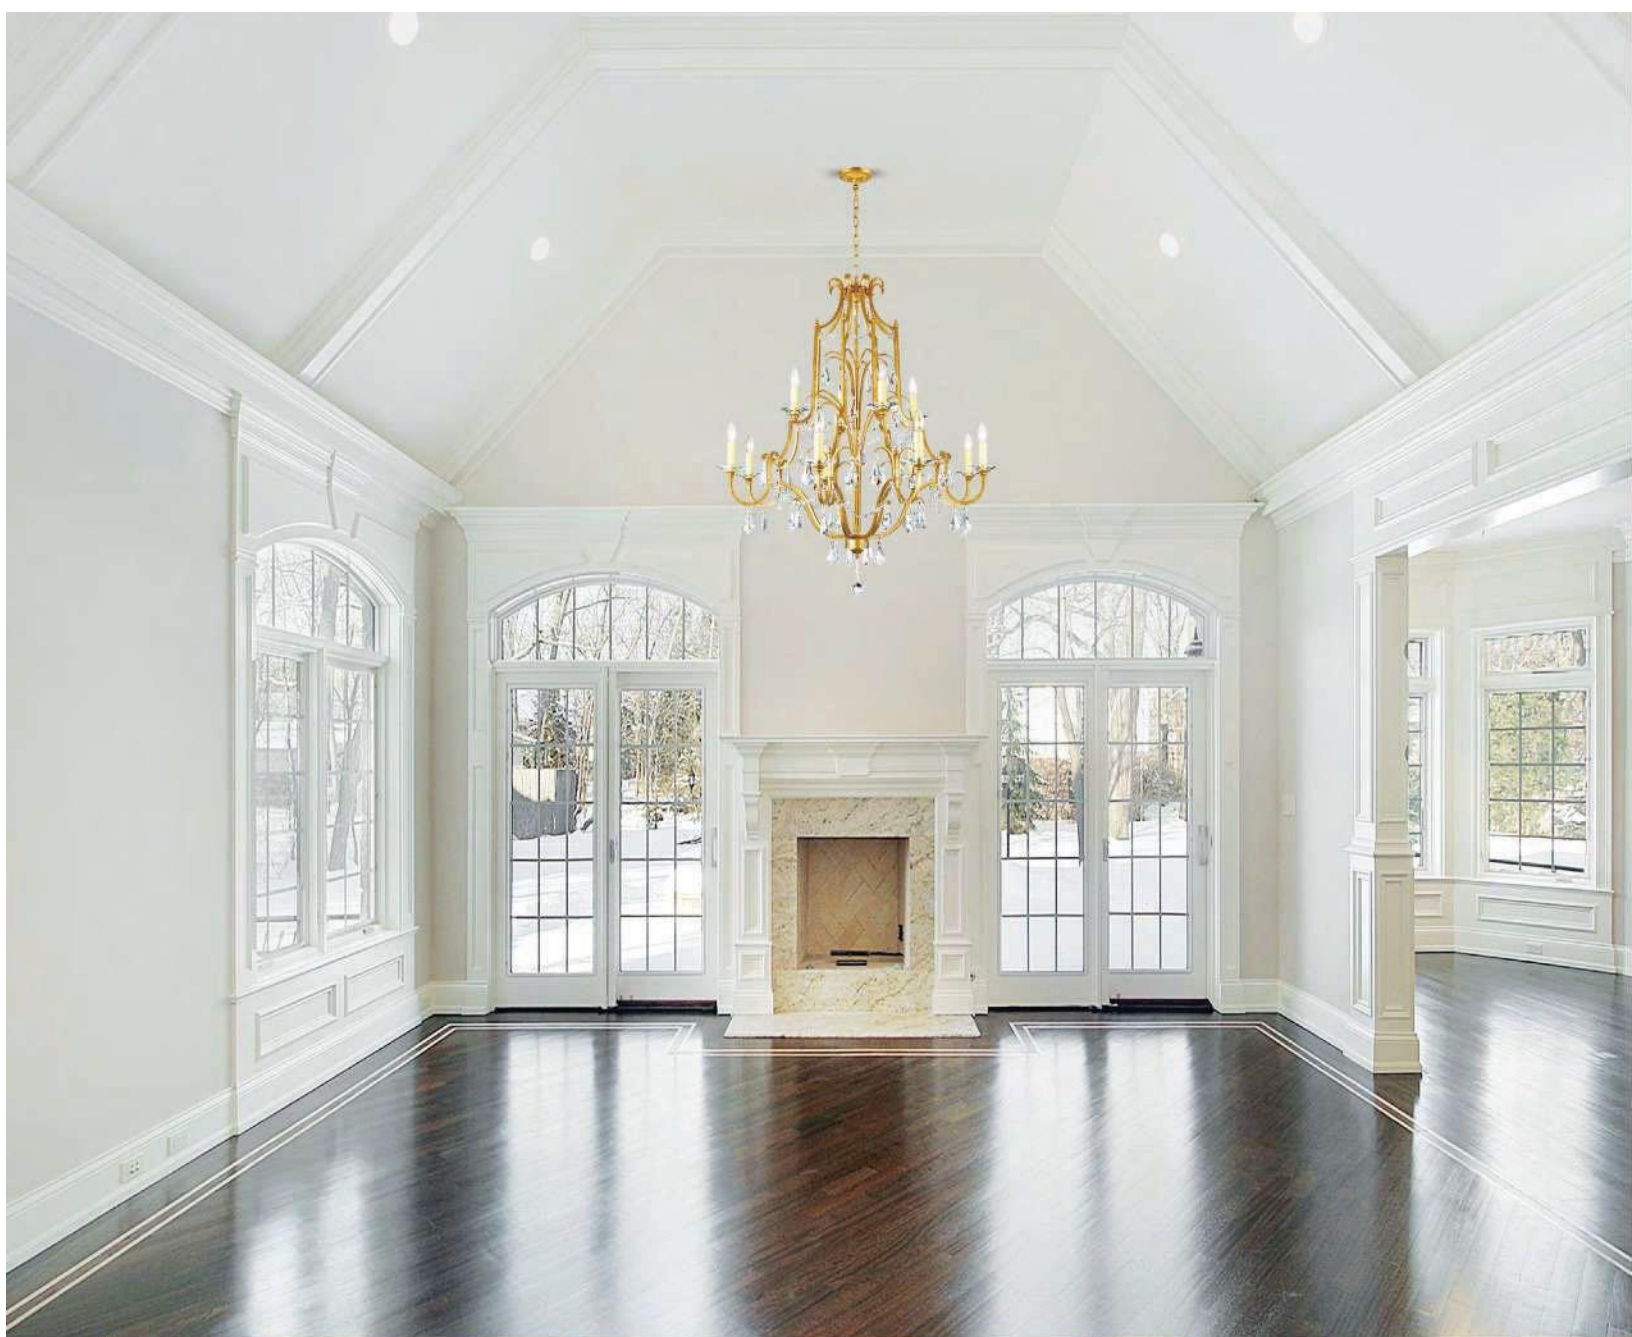

PAGO

A

B

No.	Model	Watt	Bulbs	Finish
A	9748P59-4-101	LED MAX7W	4×GU10	Black
B	9748P42-3-101	LED MAX7W	3×GU10	Black

ELECTRA

A 

No.	Model	Watt	Bulbs	Finish	Crystal
A	9836P37-12-125	MAX60W	12×E12	Oxidized Bronze 	Clear Crystal