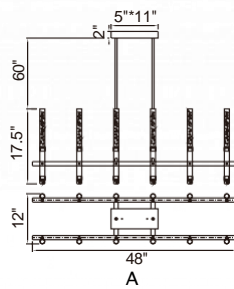

No.	Model	Watt	Delivered Lumens	Finish	Acrylic	Dimmable with	ELV dimmer(not included)
A	1703P48-12-101-RC	45W	2340	Black	Clear Bubble	Color Temp CRI(Ra) Dimming Rated Life	3000K >80 100%-10% 50000 hours