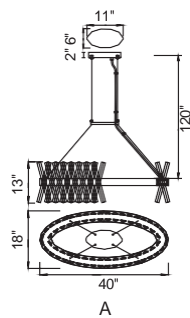

No.	Model	Watt	Delivered Lumens	Finish	Crystal	Dimmable with ELV dimmer(not included) maximum cable length 120"
A	1220P40-601-O	88W	4576	Chrome	Clear	Color Temp 3000K CRI(Ra) >90 Dimming 100%-10% Rated Life 50000 hours