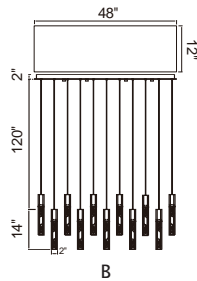

GRETA

A 

B

A

B

No.	Model	Watt	Delivered Lumens	Finish	Glass	Dimmable with ELV dimmer(not included) Maximum Cable Length 120"
A	1589P28-25-624	110W	5720	Brass	Clear	Color Temp 3000K CRI(Ra) >90
B	1589P48-17-624-RC	70W	3640	Brass	Clear	Dimming 100%-10% Rated Life 50000 hours