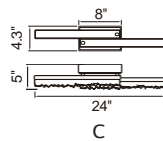

No.	Model	Watt	Delivered Lumens	Finish	Glass	Dimmable with ELV dimmer(not included)
A	1588P6-3-101	30W	1560	Black	Clear	Color Temp 3000K
B	1588W5-1-101	10W	520	Black	Clear	CRI(Ra) >90
C	1588W24-2-101	20W	1040	Black	Clear	Dimming 100%-10%
D	1588W36-3-101	30W	1560	Black	Clear	Rated Life 50000 hours