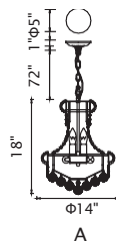

EMPIRE

A 

B 

No.	Model	Watt	Bulbs	Finish	Crystal
A	8001P28G	MAX60W	18×E12	Gold 	Clear Crystal
B	8001P24G	MAX60W	17×E12	Gold 	Clear Crystal

A

C

B

No.	Model	Watt	Bulbs	Finish	Crystal
A	8001P14G	MAX60W	6×E12	Gold	Clear Crystal
B	8001P20G	MAX60W	14×E12	Gold	Clear Crystal
C	8001P18G	MAX60W	8×E12	Gold	Clear Crystal