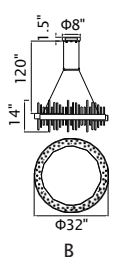

B

No.	Model	Watt	Delivered Lumens	Finish	Crystal	
A	1245P26-602	70W	3640	Satin Gold	Clear	Dimmable with ELV dimmer(not included) Maximum Cable Length 120" Color Temp 3000K CRI(Ra) >90 Dimming 100%-10% Rated Life 50000 hours
B	1245P32-602	85W	4420	Satin Gold	Clear	
C	1245W7-1-602	8W	416	Satin Gold	Clear	
D	1245P8-602	16W	832	Satin Gold	Clear	
E	1245P20-602	50W	2600	Satin Gold	Clear