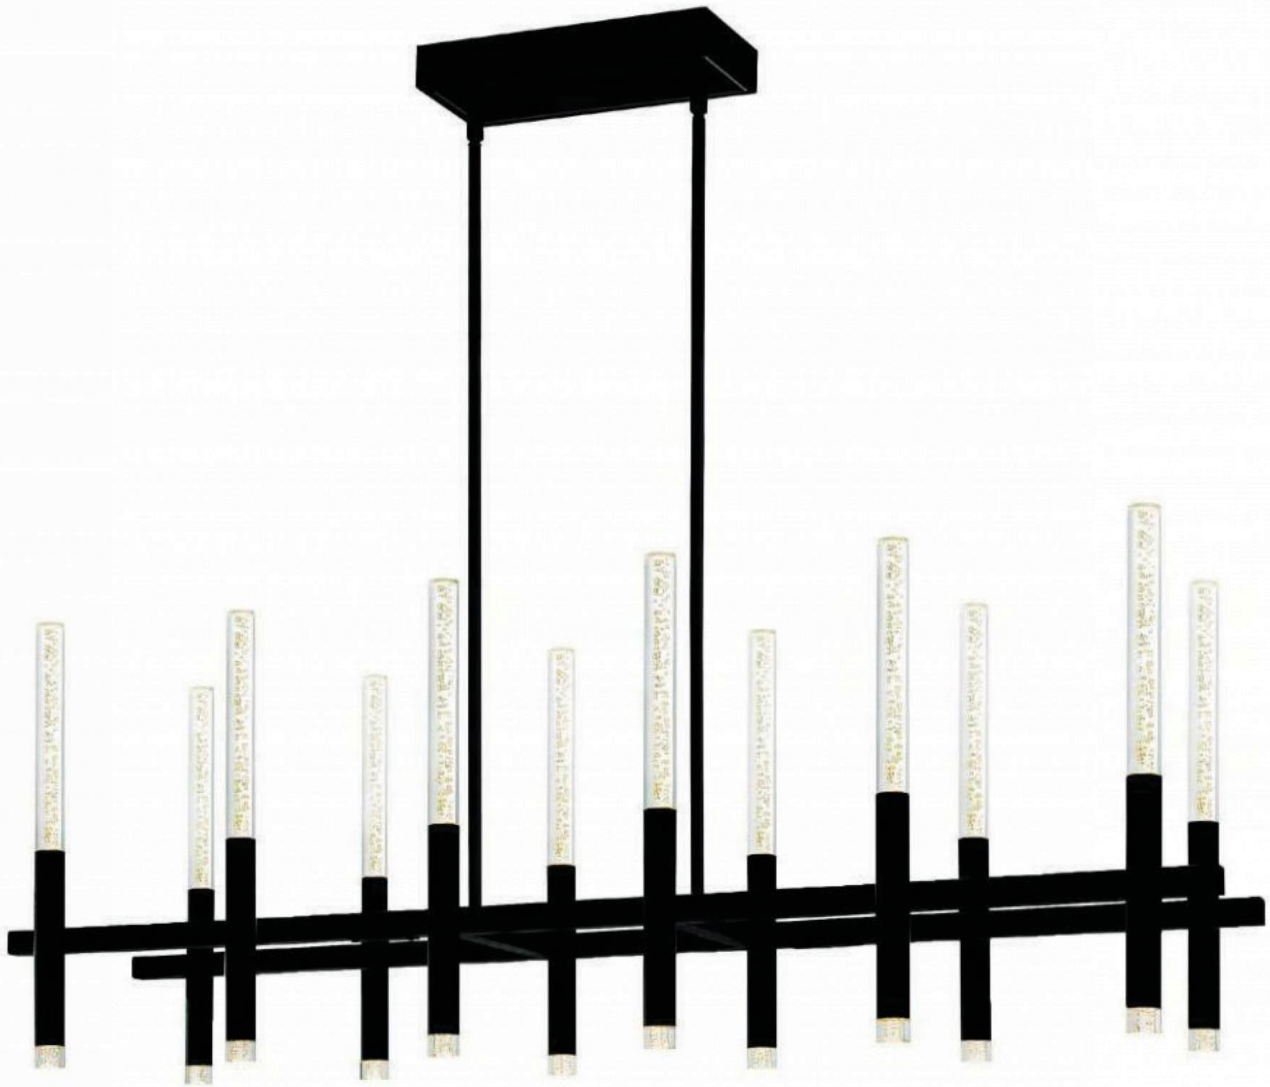

A

No.	Model	Watt	Delivered Lumens	Finish	Acrylic	Dimmable with	ELV dimmer(not included)
A	1703P48-12-101-RC	45W	2340	Black	Clear Bubble	Color Temp CRI(Ra) Dimming Rated Life	3000K >80 100%-10% 50000 hours