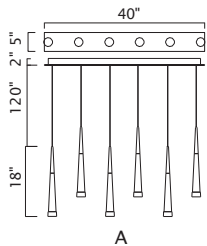

No.	Model	Watt	Delivered Lumens	Finish	Acrylic	Dimmable with	ELV dimmer(not included)
A	1103P40-6-602	30W	1560	Satin Gold	Frosted	Color Temp CRI(Ra) Dimming	3000K >80 100%-10%
B	1103P5-1-602	5W	260	Satin Gold	Frosted	Rated Life	50000 hours