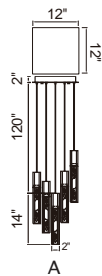

A

No.	Model	Watt	Delivered Lumens	Finish	Glass	Dimmable with ELV dimmer(not included) Maximum Cable Length 120"	Color Temp CRI(Ra)	Dimming	Rated Life
A	1589P12-5-624	23W	1196	Brass	Clear		3000K		
B	1589W24-624	9W	468	Brass	Clear		>90		
C	1589W5-624	5W	260	Brass	Clear			100%-10%	
D	1589P5-1-624	5W	260	Brass	Clear				50000 hours