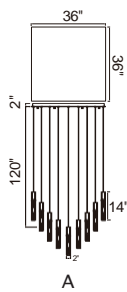

No.	Model	Watt	Delivered Lumens	Finish	Glass	Dimmable with ELV dimmer(not included) Maximum Cable Length 120"
A	1589P36-41-101	190W	9880	Black	Clear	Color Temp 3000K CRI(Ra) >90 Dimming 100%-10% Rated Life 50000 hours