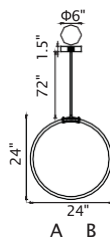

No.	Model	Watt	Delivered Lumens	Finish	Acrylic	Dimmable with ELV dimmer(not included)
A	1273P24-1-602	22W	1144	Satin Gold	White	Color Temp 3000K
B	1273P24-1-101	22W	1144	Black	White	CRl(Ra) >80
						Dimming 100%-10%
						Rated Life 50000 hours