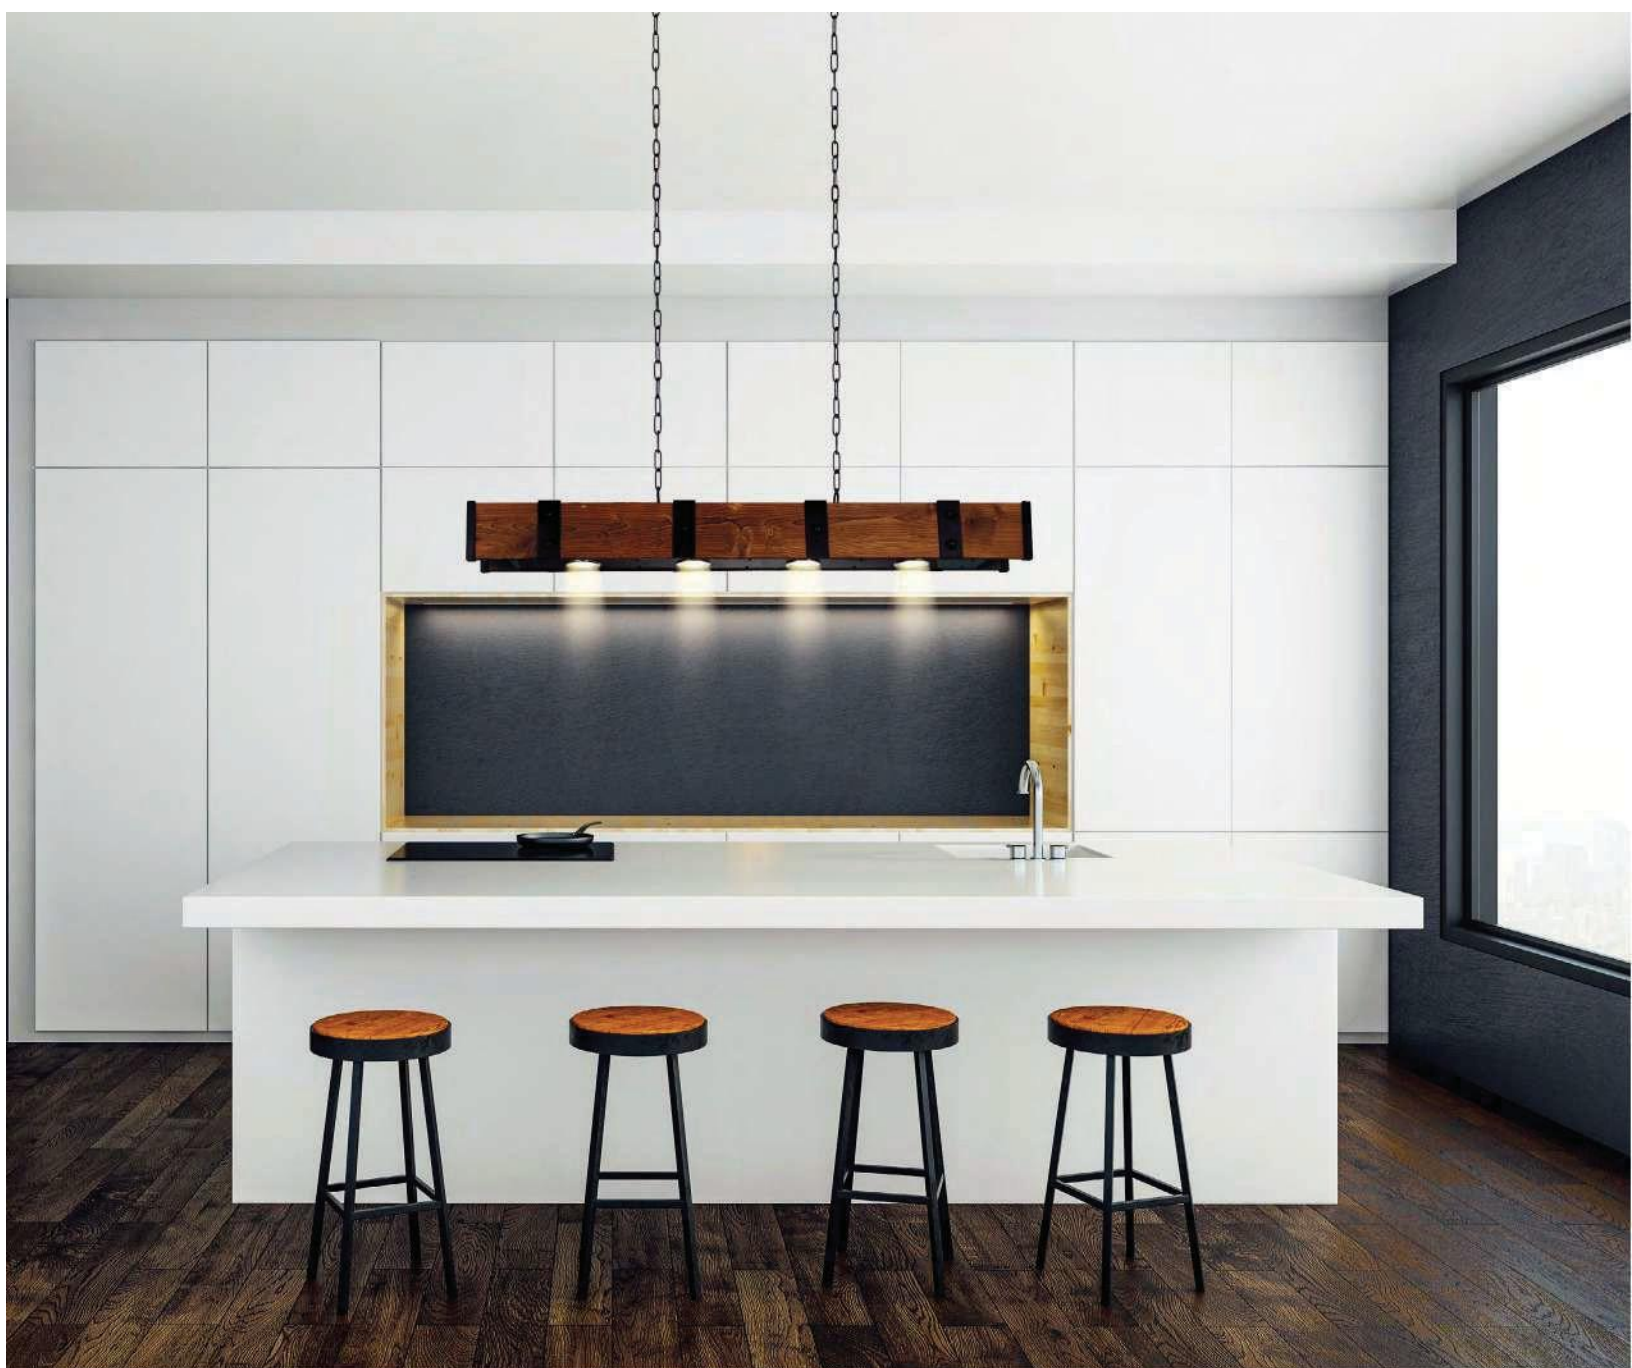

SIERRA

A 

B 

No.	Model	Watt	Bulbs	Finish	Glass
A	9827P14-4-101	MAX60W	4×E12	Black 	Clear
B	9827P11-2-101	MAX60W	2×E12	Black 	Clear

A

B

C

No.	Model	Watt	Bulbs	Finish	Glass
A	9827W5-1-101	MAX60W	1×E12	Black	Clear
B	9827C18-4-101	MAX60W	4×E12	Black	Clear
C	9827W21-3-101	MAX60W	3×E12	Black	Clear