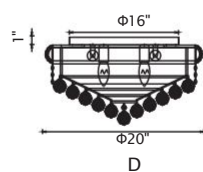

No.	Model	Watt	Bulbs	Finish	Crystal
A	8001C24C	MAX60W	13×E12	Chrome	Clear Crystal
B	8001C18C	MAX60W	5×E12	Chrome	Clear Crystal
C	8001C12C	MAX60W	3×E12	Chrome	Clear Crystal
D	8001C20C	MAX60W	8×E12	Chrome	Clear Crystal
E	8001C14C	MAX60W	4×E12	Chrome	Clear Crystal