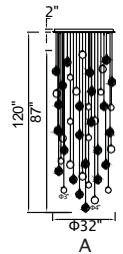

No.	Model	Watt	Delivered Lumens	Finish	Crystal	Dimmable with ELV dimmer(not included)
A	1673P32-23-613	46W	2392	Polished Nickel	Bubbled	Maximum Cable Length 120"
						Color Temp 3000K
						CRl(Ra) >80
						Dimming 100%-10%
						Rated Life 50000 hours