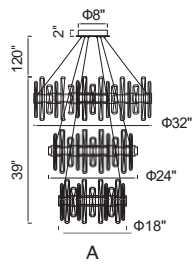

A

No.	Model	Watt	Delivered Lumens	Finish	Crystal	Dimmable with ELV dimmer(not included) Maximum Cable Length 120" Color Temp 3000K CRI(Ra) >90 Dimming 100%-10% Rated Life 50000 hours
A	1592P32-3-612	150W	7800	Pearl Black+TitaniumGold	Clear