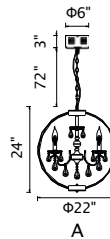

No.	Model	Bulbs	Finish	Crystal	Dimmable with Color Temp CRI(Ra) Dimming Rated Life	ELV dimmer(not included) 3000K,4000K,6000K >80 100%-10% 50000 hours
A	5025P22C-5	5×E12 MAX60W + LED×18W	Chrome	Clear Crystal		
B	5025P34C-8	8×E12 MAX60W + LED×44W	Chrome	Clear Crystal