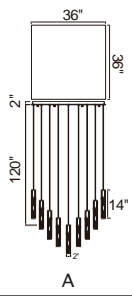

GRETA

GRETA

A 

No.	Model	Watt	Delivered Lumens	Finish	Glass	Dimmable with ELV dimmer(not included) Maximum Cable Length 120"
A	1589P36-41-624	190W	9880	Brass 	Clear	Color Temp 3000K CRI(Ra) >90 Dimming 100%-10% Rated Life 50000 hours