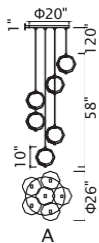

A

No.	Model	Watt	Finish	Glass
A	1153P24-6-169	6xLED G9xMAX 7W	Medallion Gold	Frosted
B	1153W9-1-169	1xLED G9xMAX 7W	Medallion Gold	Frosted
C	1153P10-1-169	1xLED G9xMAX 7W	Medallion Gold	Frosted
D	1153W10-1-169	1xLED G9xMAX 7W	Medallion Gold	Frosted
E	1153T10-1-169	1xLED G9xMAX 7W	Medallion Gold	Frosted
F	1153P16-3-169	3xLED G9xMAX 7W	Medallion Gold	Frosted

Bulbs are not included