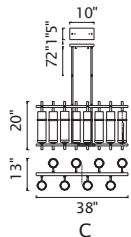

C

No.	Model	Watt	Bulbs	Finish	Glass
A	9827P30-12-101-A	MAX60W	12x E12	Black	Clear
B	9827P26-8-101	MAX60W	8x E12	Black	Clear
C	9827P38-8-RC-101	MAX60W	8x E12	Black	Clear
D	9827P18-6-101	MAX60W	6x E12	Black	Clear