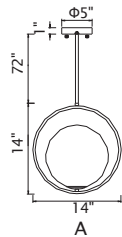

No.	Model	Watt	Finish	Glass	
A	1212P14-1-169	1×LED G9×MAX 5W	Medallion Gold	Frosted	Bulbs are not included
B	1212P8-1-169	1×LED G9×MAX 5W	Medallion Gold	Frosted