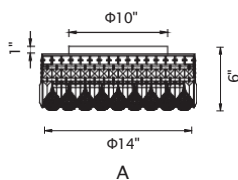

No.	Model	Watt	Bulbs	Finish	Crystal
A	8005C14C-R	MAX60W	4×E12	Chrome	Clear Crystal
B	8005C16C-R	MAX60W	5×E12	Chrome	Clear Crystal