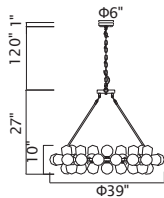

B

No.	Model	Watt	Finish	Glass
A	1020P39-70-101	70×LED G9×MAX 7W	Black	Frosted
B	1020P39-45-101	45×LED G9×MAX 7W	Black	Frosted
C	1020P26-25-101	25×LED G9×MAX 7W	Black	Frosted
D	1020P12-8-101	8×LED G9×MAX 7W	Black	Frosted
E	1020P36-16-101	16×LED G9×MAX 7W	Black	Frosted
F	1020W36-17-101	17×LED G9×MAX 7W	Black	Frosted
G	1020W18-8-101	8×LED G9×MAX 7W	Black	Frosted

Bulbs are not included