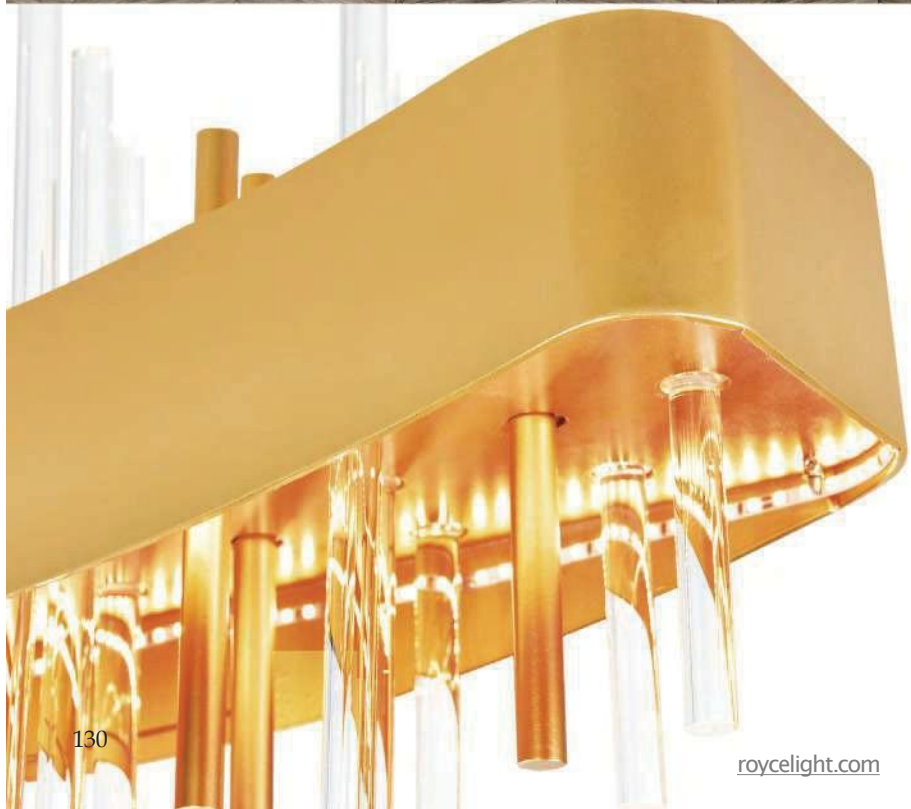

No.	Model	Watt	Bulbs	Finish	Crystal
A	1094P26-12-620	MAX40	12×G9	Gold Leaf 	Clear
B	1094W11-3-620	MAX40	3×G9	Gold Leaf 	Clear
C	1094W10-2-620	MAX40	2×G9	Gold Leaf 	Clear

ANITA

A 

B 

C

D

No.	Model	Watt	Bulbs	Finish	Crystal
A	1094P47-10-101	MAX40W	10×G9	Black	Clear Crystal
B	1094P47-10-620	MAX40W	10×G9	Gold Leaf	Clear Crystal
C	1094P26-6-101	MAX40W	6×G9	Black	Clear Crystal
D	1094P26-6-620	MAX40W	6×G9	Gold Leaf	Clear Crystal