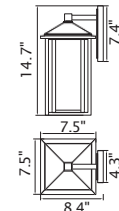

E

No.	Model	Watt	Bulbs	Finish	Glass
A	0417P9-1-101	MAX60	1×E26	Black	Clear
B	0417PT9-1-101	MAX60	1×E26	Black	Clear
C	0417W11-1-101	MAX60	1×E26	Black	Clear
D	0417W9-1-101	MAX60	1×E26	Black	Clear
E	0417W7-1-101	MAX60	1×E26	Black	Clear