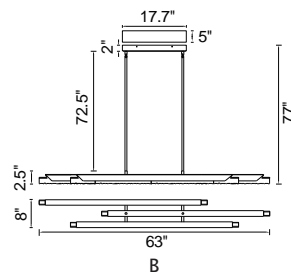

No.	Model	Watt	Delivered Lumens	Finish	Glass	Dimmable with ELV dimmer(not included) Maximum Cable Length 120" Color Temp 3000K CRI(Ra) >90 Dimming 100%-10% Rated Life 50000 hours
A	1586P48-624	30W	1560	Brass	Clear	
B	1586P60-3-624	90W	4680	Brass	Clear