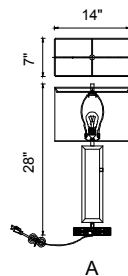

No.	Model	Watt	Bulbs	Finish	Shade
A	9915T14-1-606	MAX60W	1 × E26	Satin Nickel	White