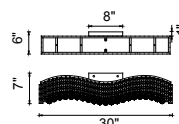

# GLAMOROUS

B 

A 

No.	Model	Watt	Bulbs	Finish	Crystal
A	8004W30C-A	MAX60W	5×E12	Chrome 	Clear Crystal
B	8004W25C-A	MAX60W	3×E12	Chrome 	Clear Crystal

A 

B 

A

B