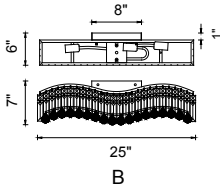

# GLAMOROUS

B 

A 

No.	Model	Watt	Bulbs	Finish	Crystal
A	8004W30C-A	MAX60W	5×E12	Chrome 	Clear Crystal
B	8004W25C-A	MAX60W	3×E12	Chrome 	Clear Crystal

A 

B 

A

B