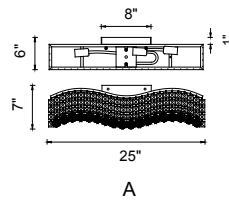

# GLAMOROUS

B 

A 

No.	Model	Watt	Bulbs	Finish	Crystal
A	8004W30C-A	MAX60W	5×E12	Chrome 	Clear Crystal
B	8004W25C-A	MAX60W	3×E12	Chrome 	Clear Crystal

A 

B 

A

B