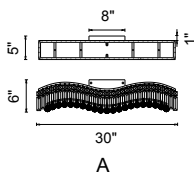

# GLAMOROUS

B 

A 

No.	Model	Watt	Bulbs	Finish	Crystal
A	8004W30C-A	MAX60W	5×E12	Chrome 	Clear Crystal
B	8004W25C-A	MAX60W	3×E12	Chrome 	Clear Crystal

A 

B 

A

B